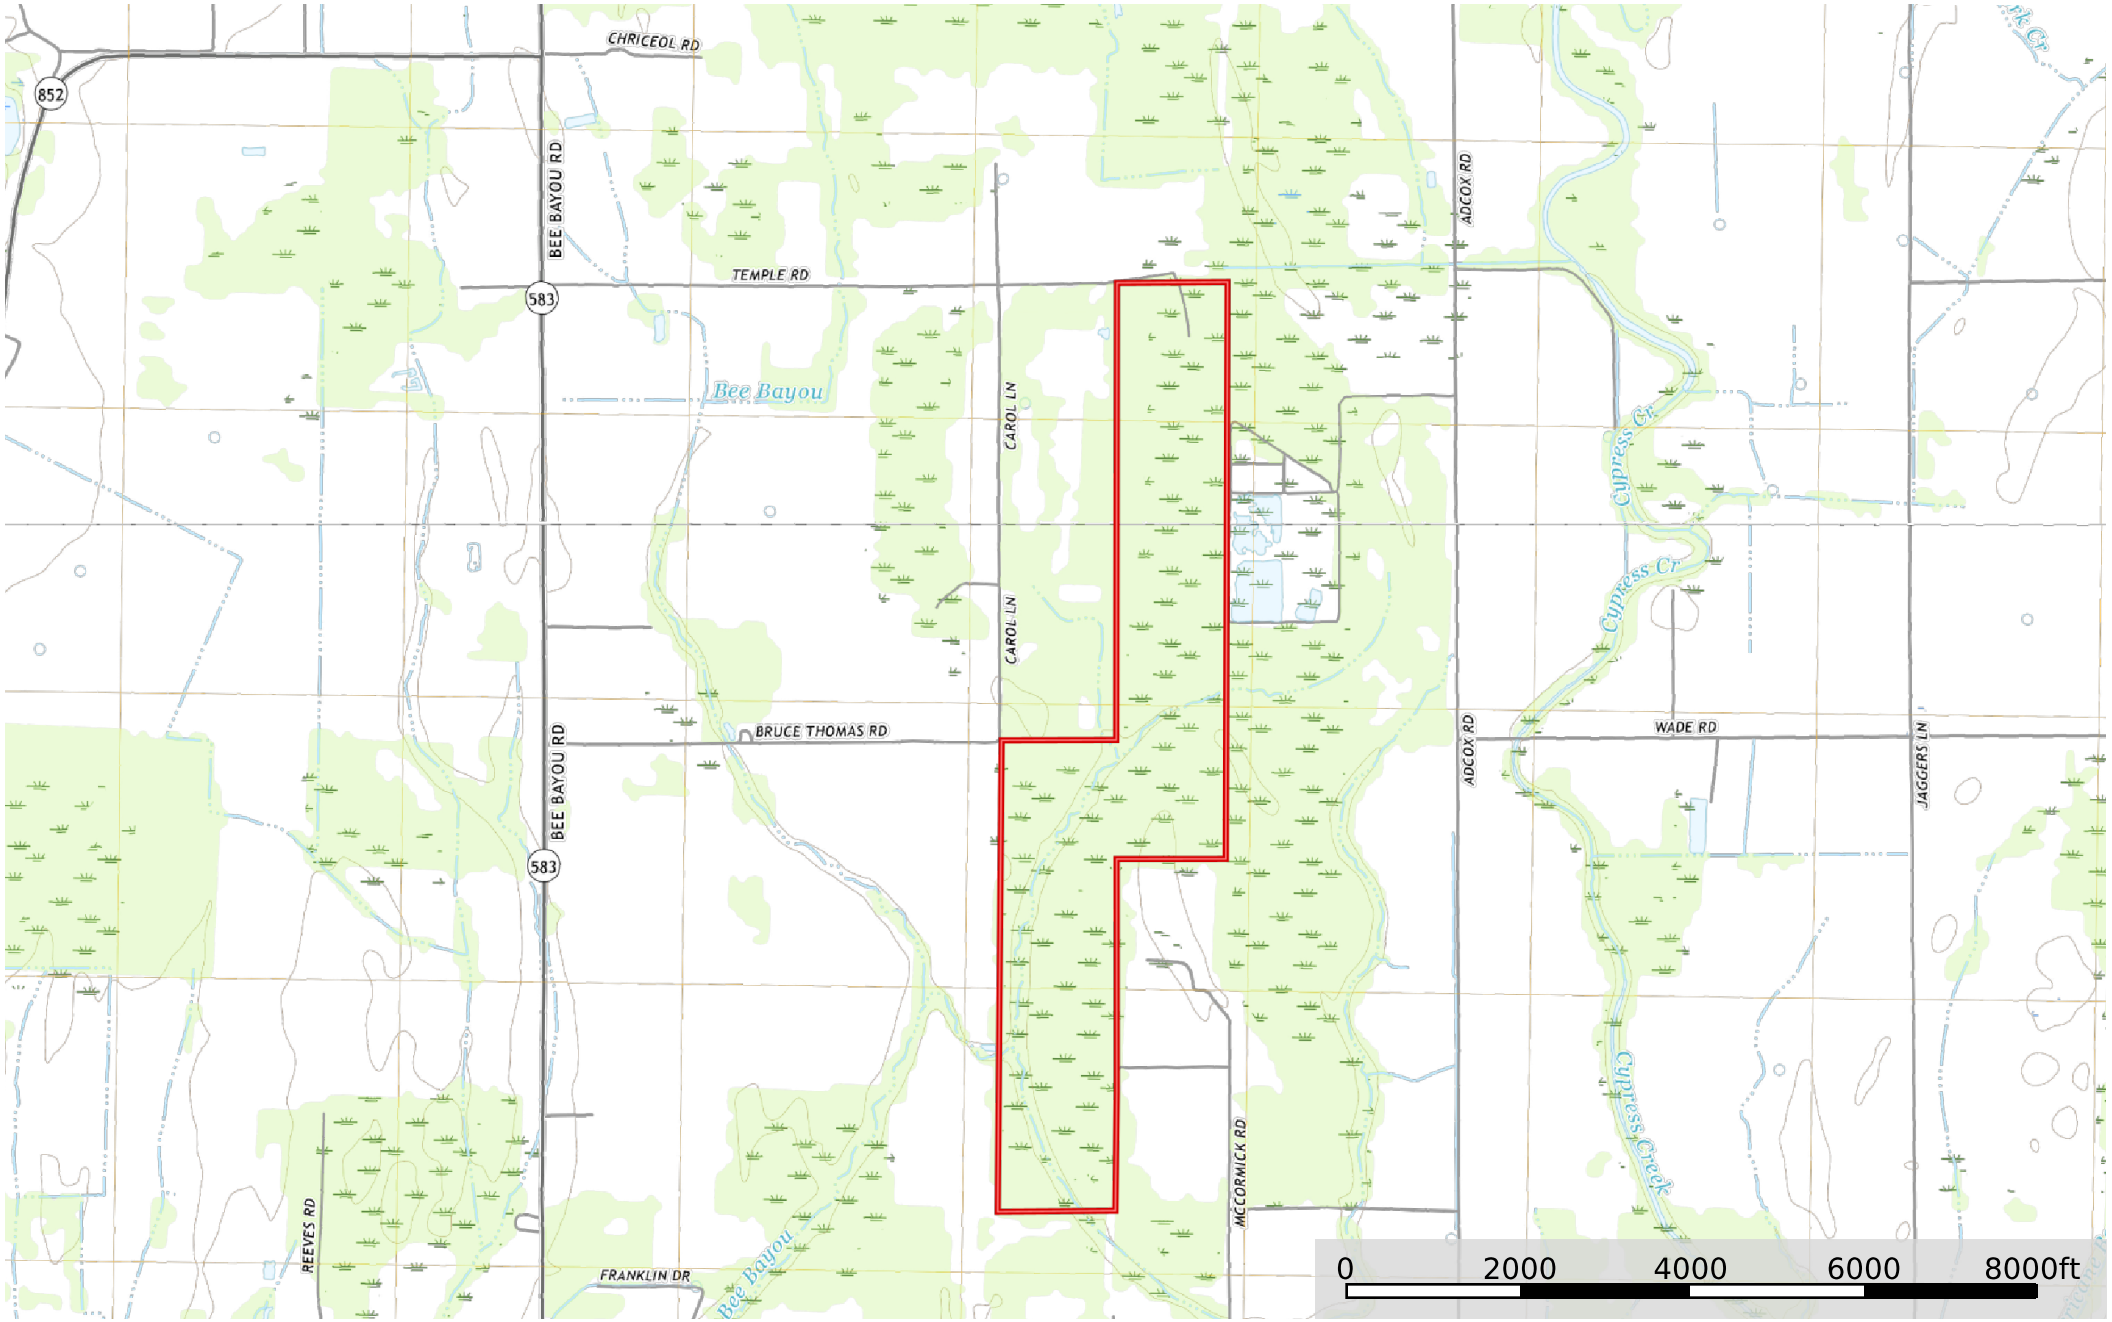

LA - Richlands Bear Creek Timber LLC 360 ac +/-
Richland Parish, Louisiana, 360 AC +/-

Boundary