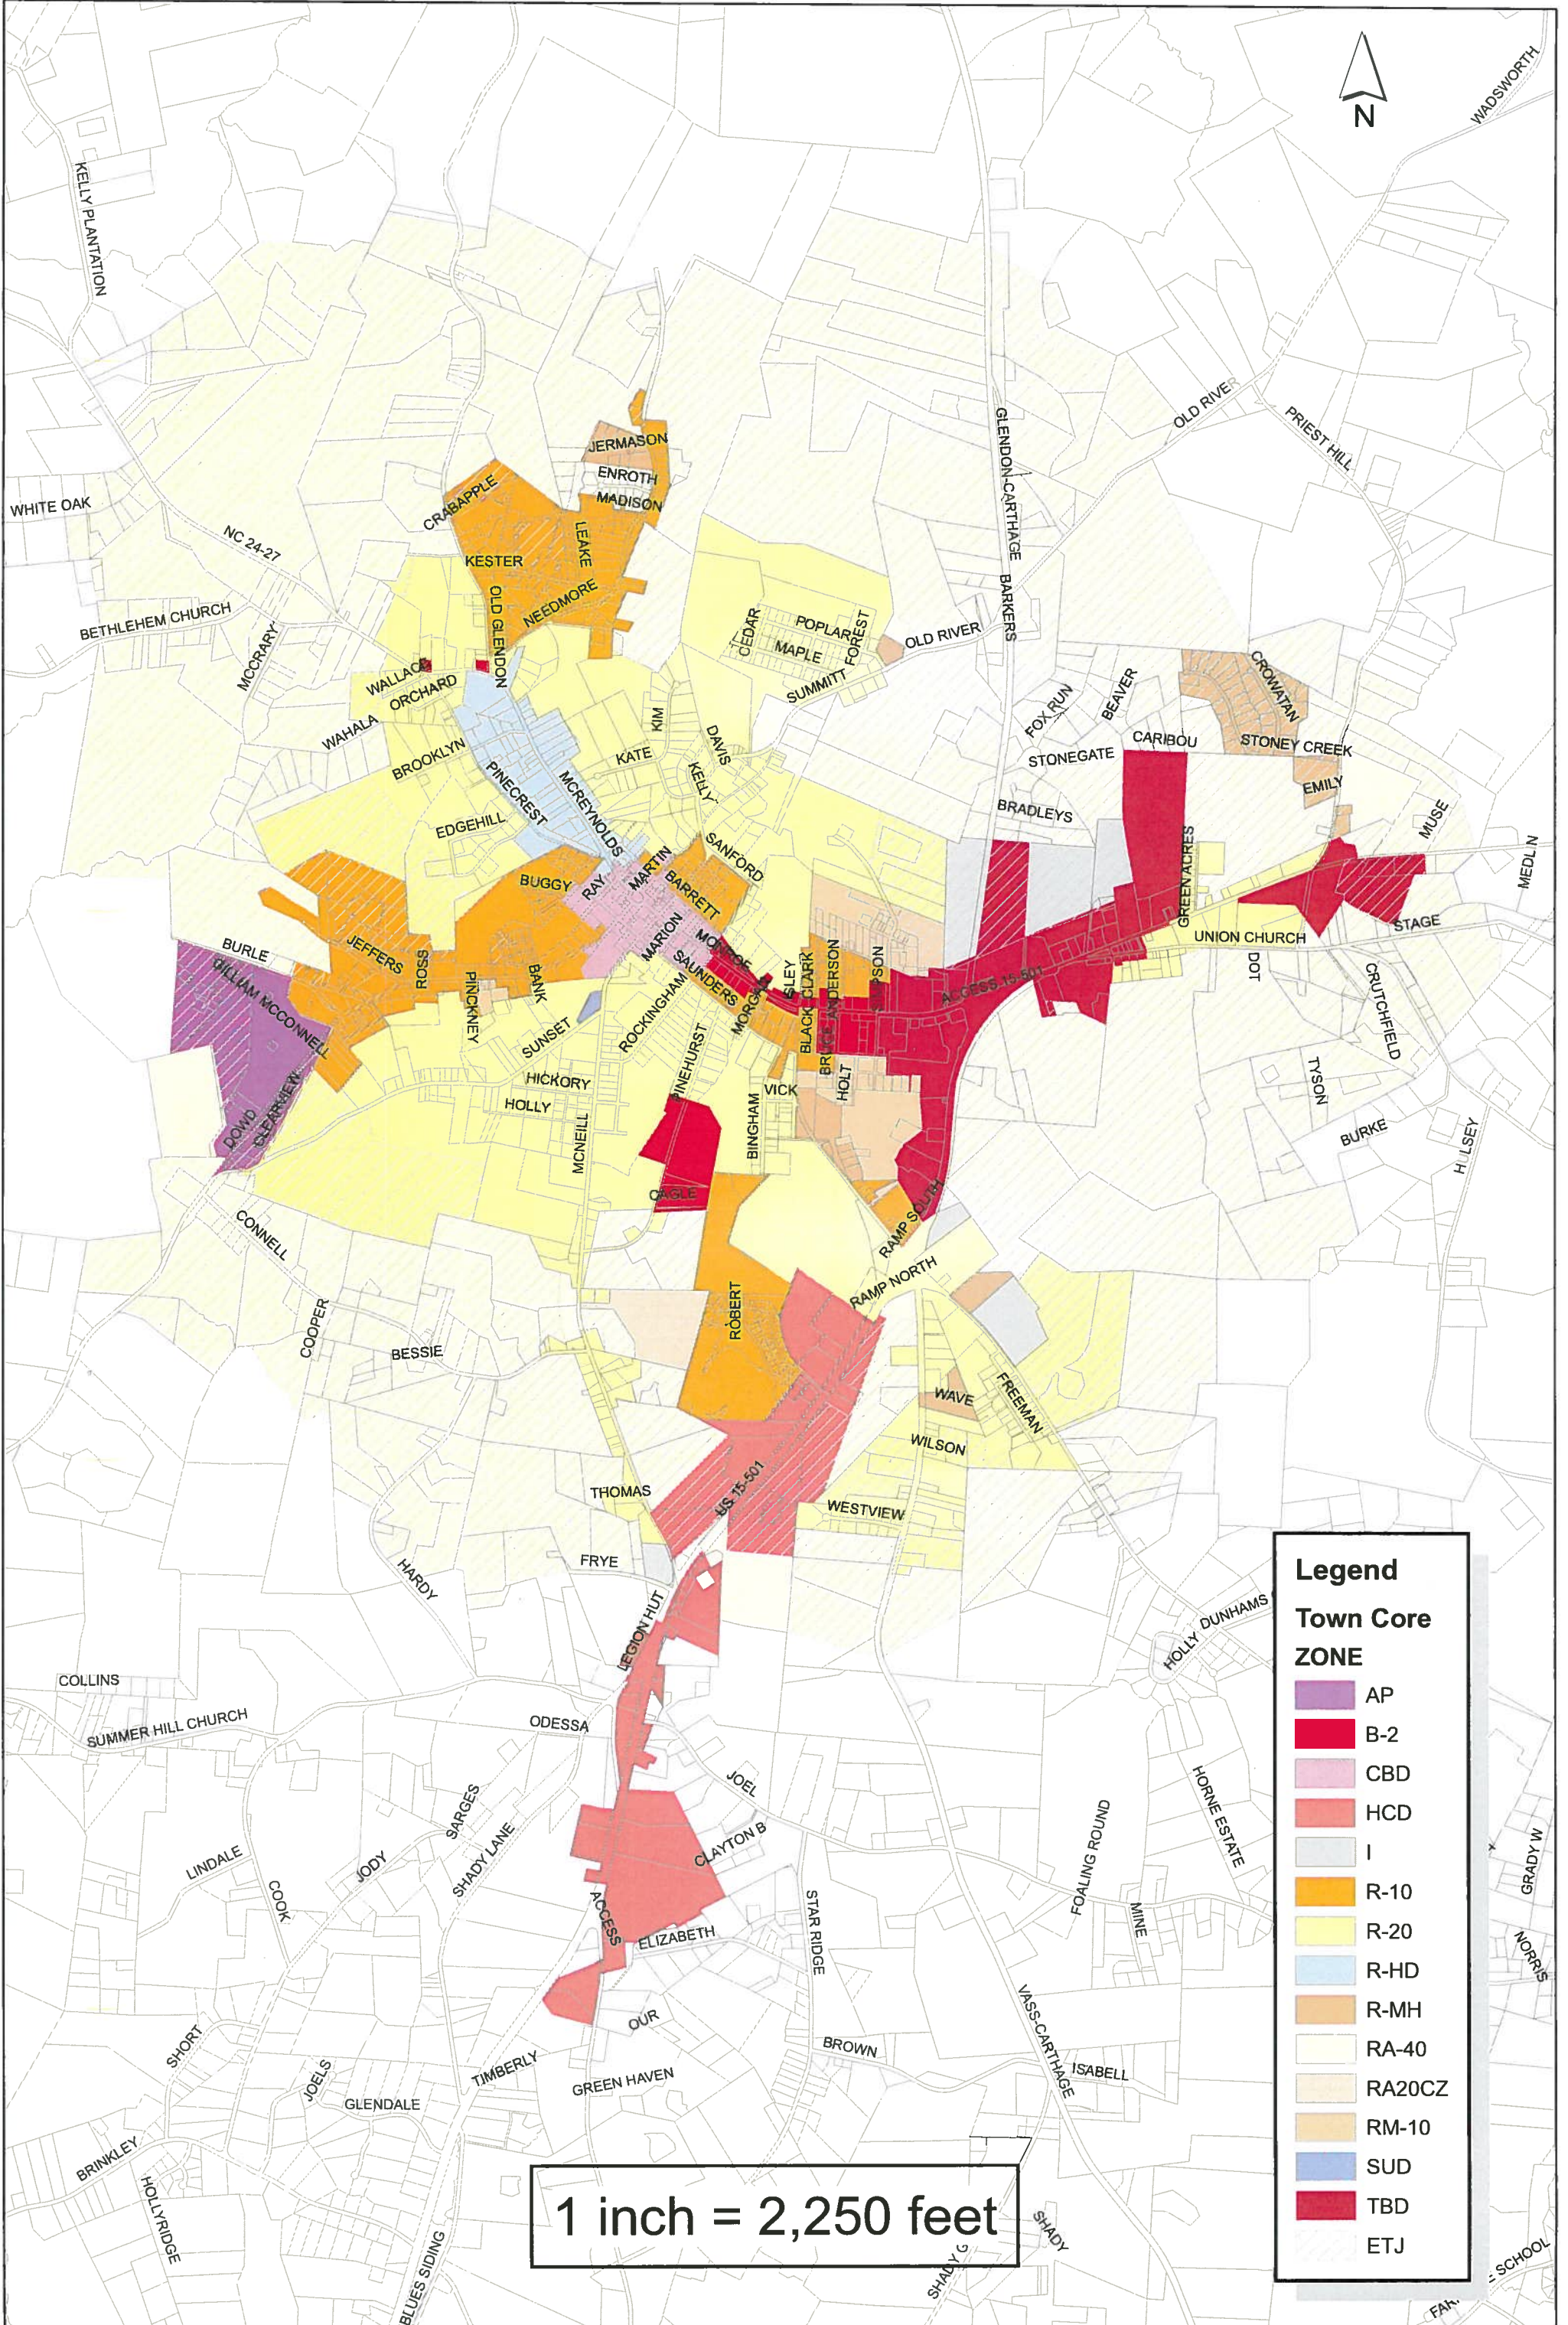

Town of Carthage Core

1 inch = 2,250 feet

Legend	
Town Core ZONE	
	AP
	B-2
	CBD
	HCD
	I
	R-10
	R-20
	R-HD
	R-MH
	RA-40
	RA20CZ
	RM-10
	SUD
	TBD
	ETJ