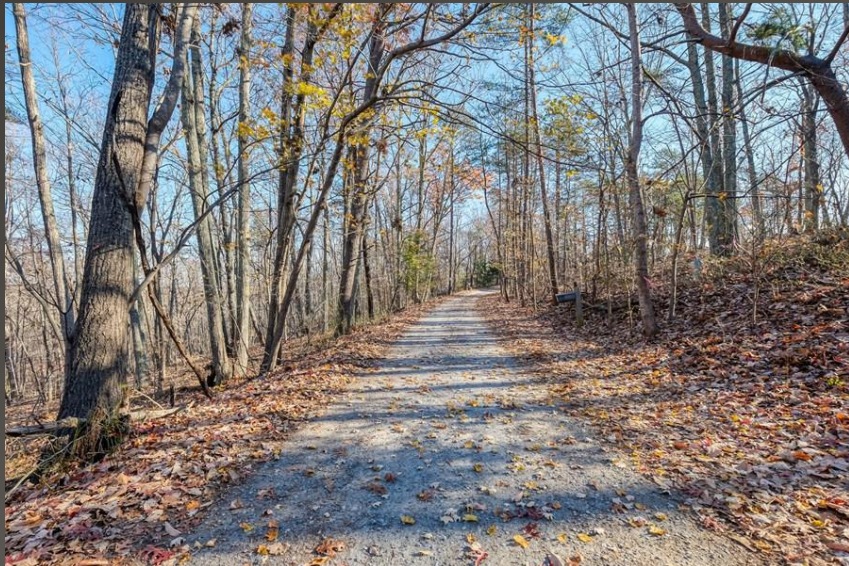

Mountain Views, Wildlife, Privacy, and Acreage. Stunning multiple lots available in Kings Mountain North Carolina that borders Crowders Mountain State Park and has everything you want to get away from the traffic and urban living. This land has been in the seller's family for over 50 years and have never been built on and have original old-growth hardwood trees throughout. Many potential home sites are on this acreage. The lot is in a community with large lots and homes from \$300k to \$800k. These lots have easy access to I-85 and Hwy. 74.