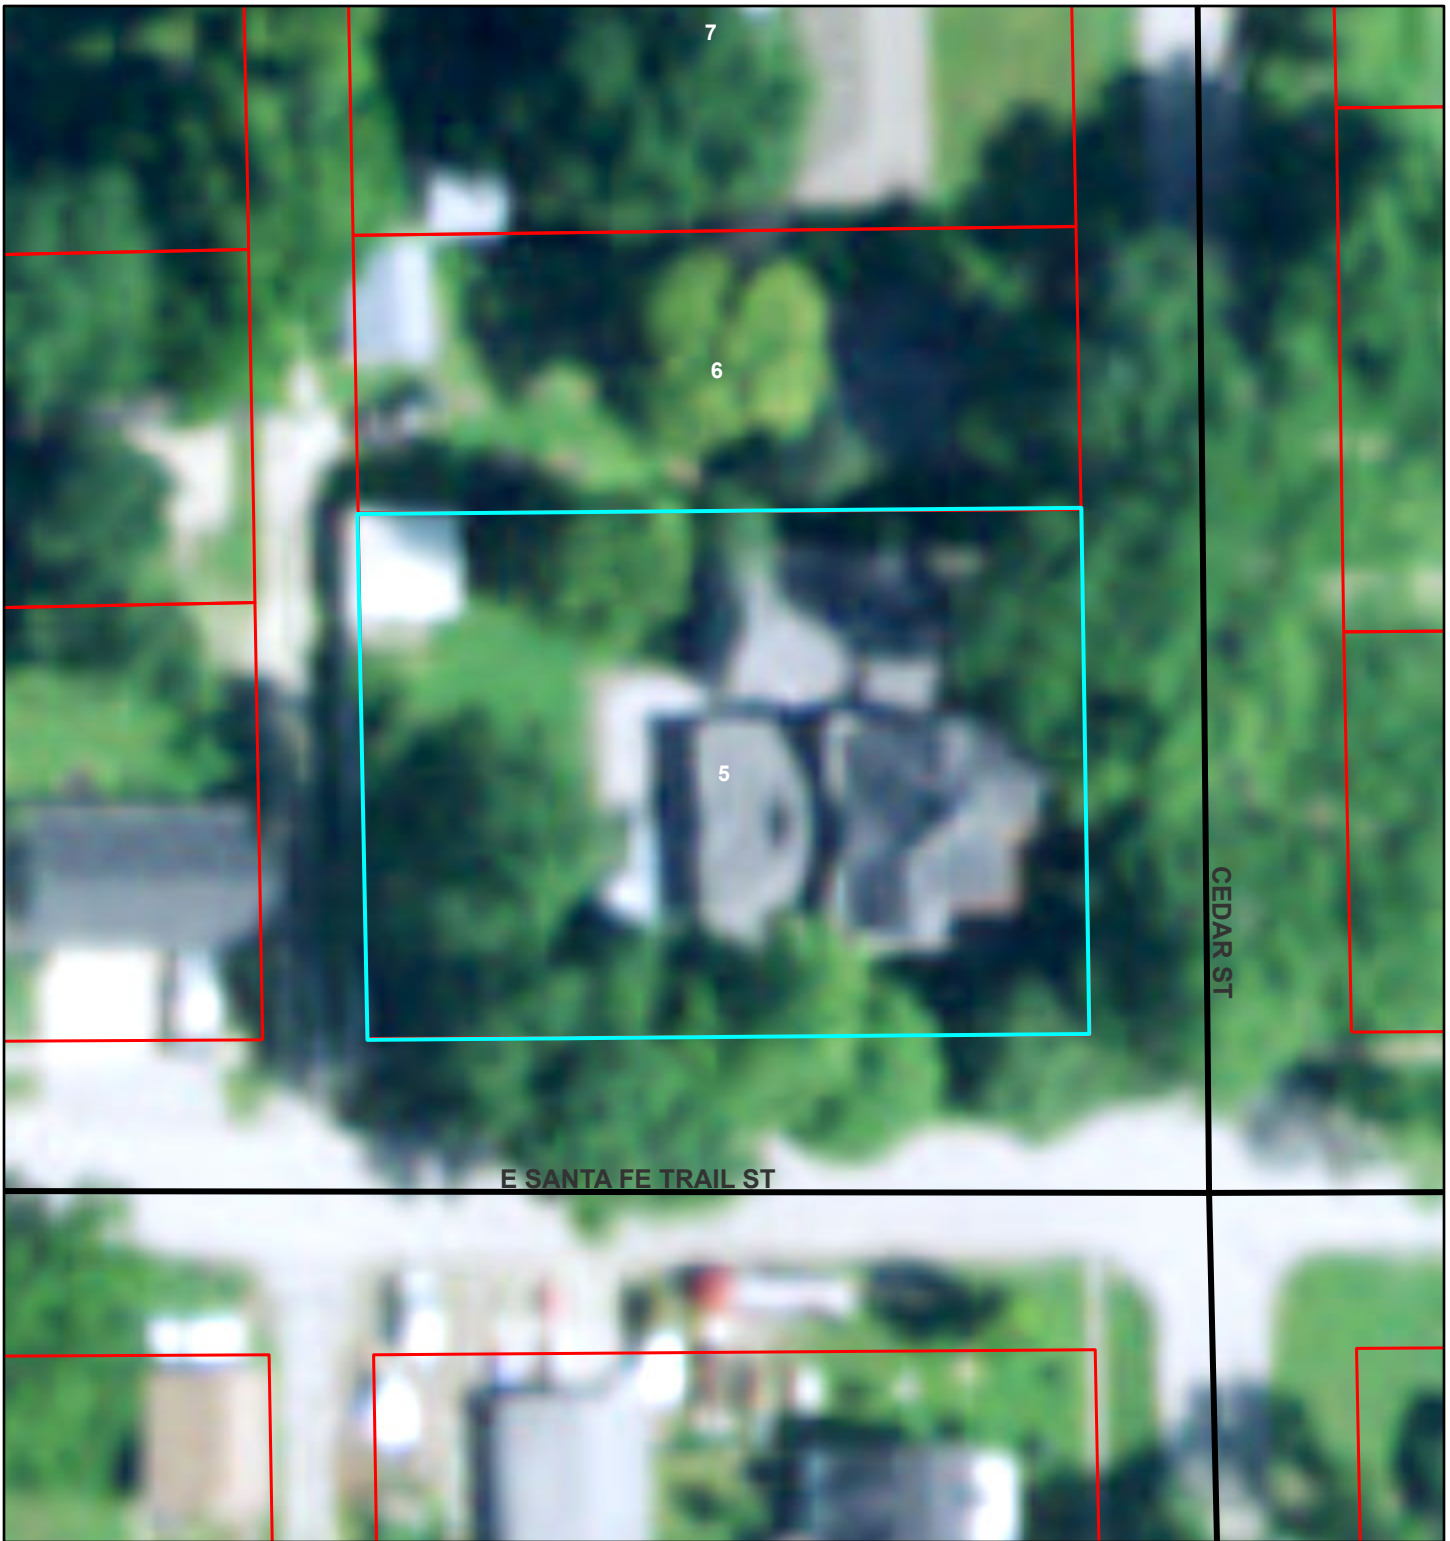

# 401 Cedar St, Overbrook

7/1/2024, 10:28:12 AM

1:564

- Appraisers Office Land Ownership (Parcels)
- Sections
- Roads
- City Boundaries
- CAMA Map Sheet Index
- Osage County Boundary
- FSA NAIP 2021 Aerial Image (leaf on, 2' pixel)
- Red: Band\_1
- Green: Band\_2
- Blue: Band\_3
- NG911 2018 Aerial Image (leaf off, 1' pixel)
- Red: Band\_1
- Green: Band\_2
- Blue: Band\_3