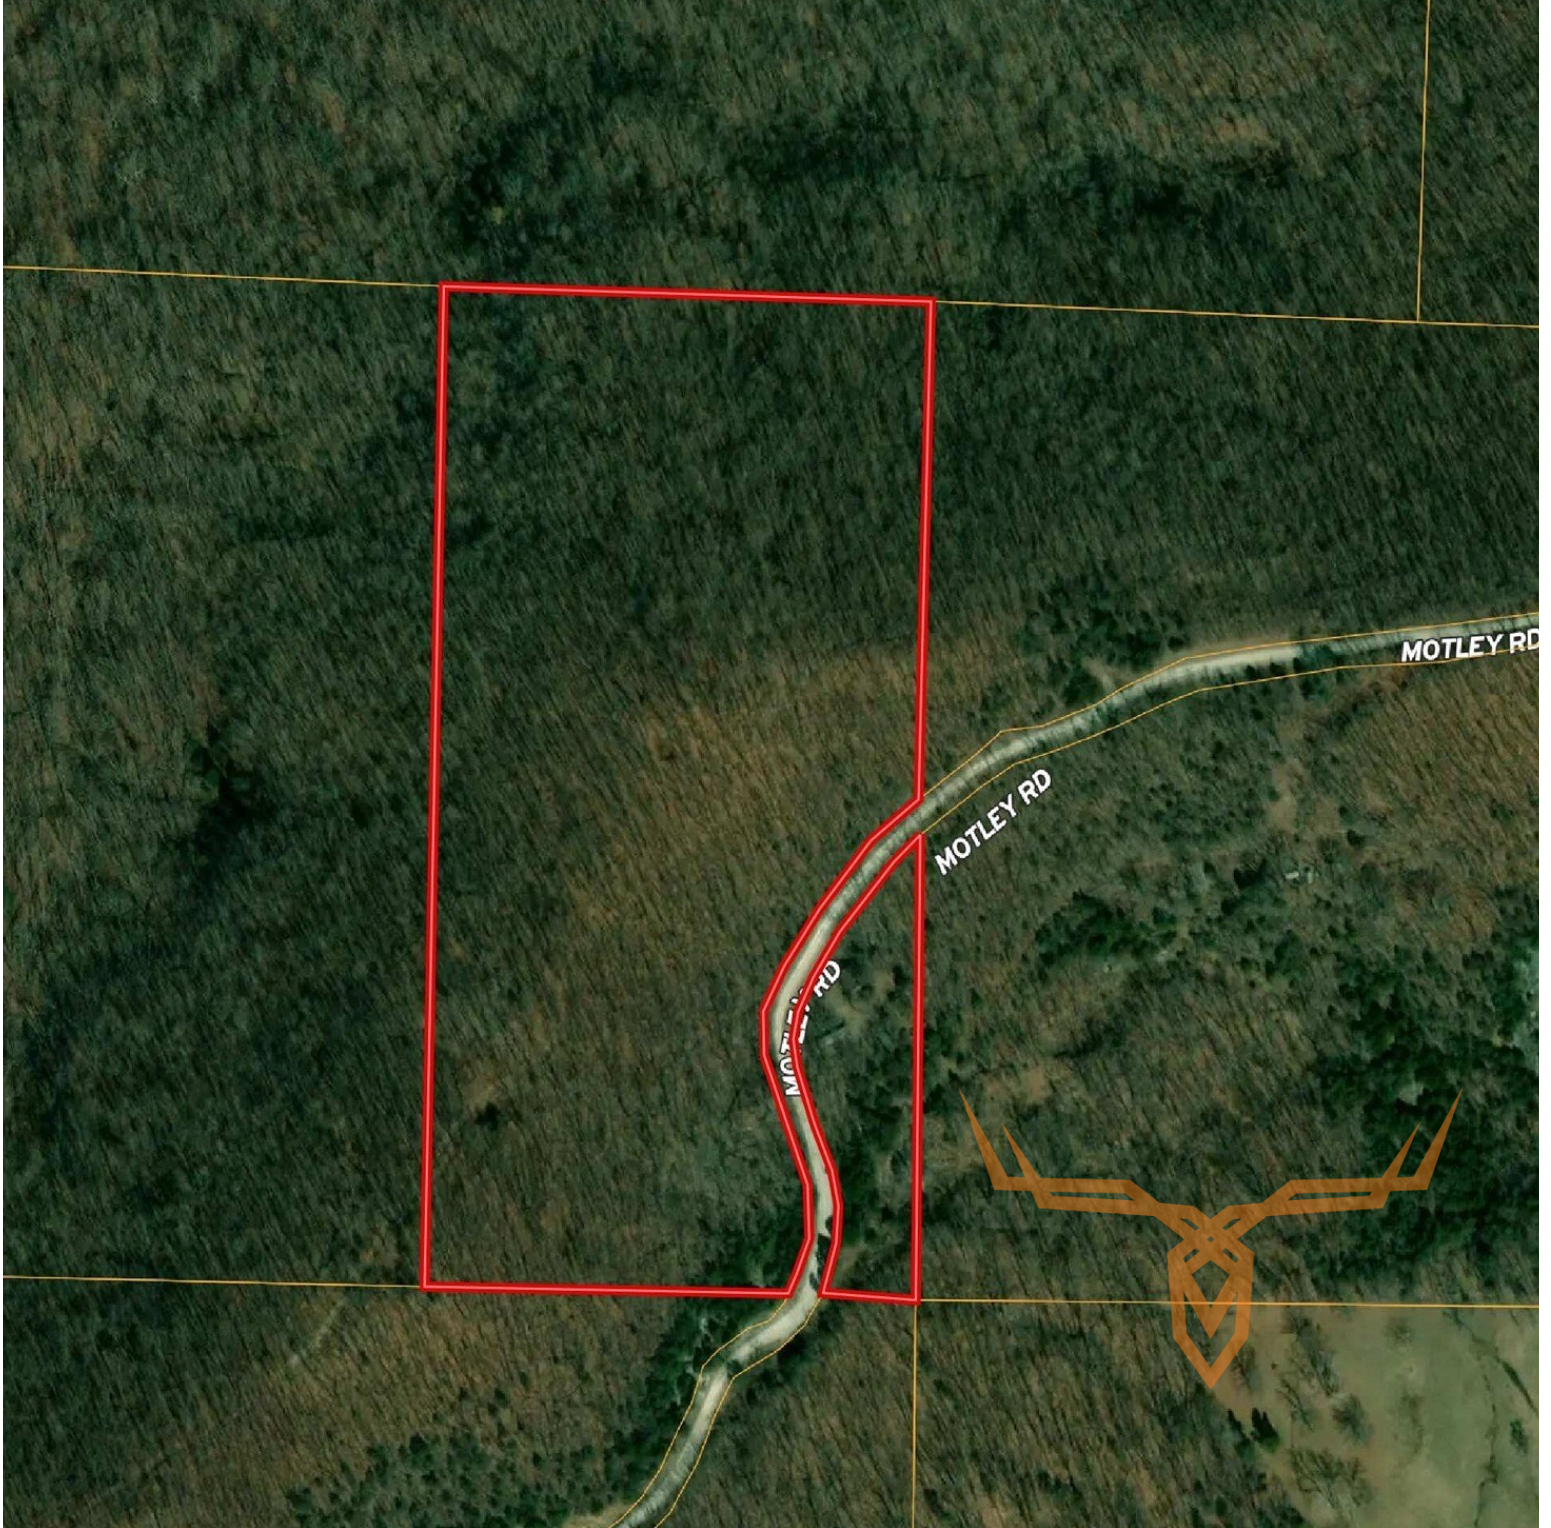

T R O P H Y
PROPERTIES AND AUCTION
LAND | RECREATIONAL | RESIDENTIAL

20 Acre Timbered Recreational Tract with Beautiful Views for Sale - Montgomery County

www.TrophyPA.com • (855) 573-5263 • leads@trohypa.com

Broker does not guarantee the accuracy of sq. ft., lot size, or other information, buyer is advised to independently verify the accuracy of information through personal