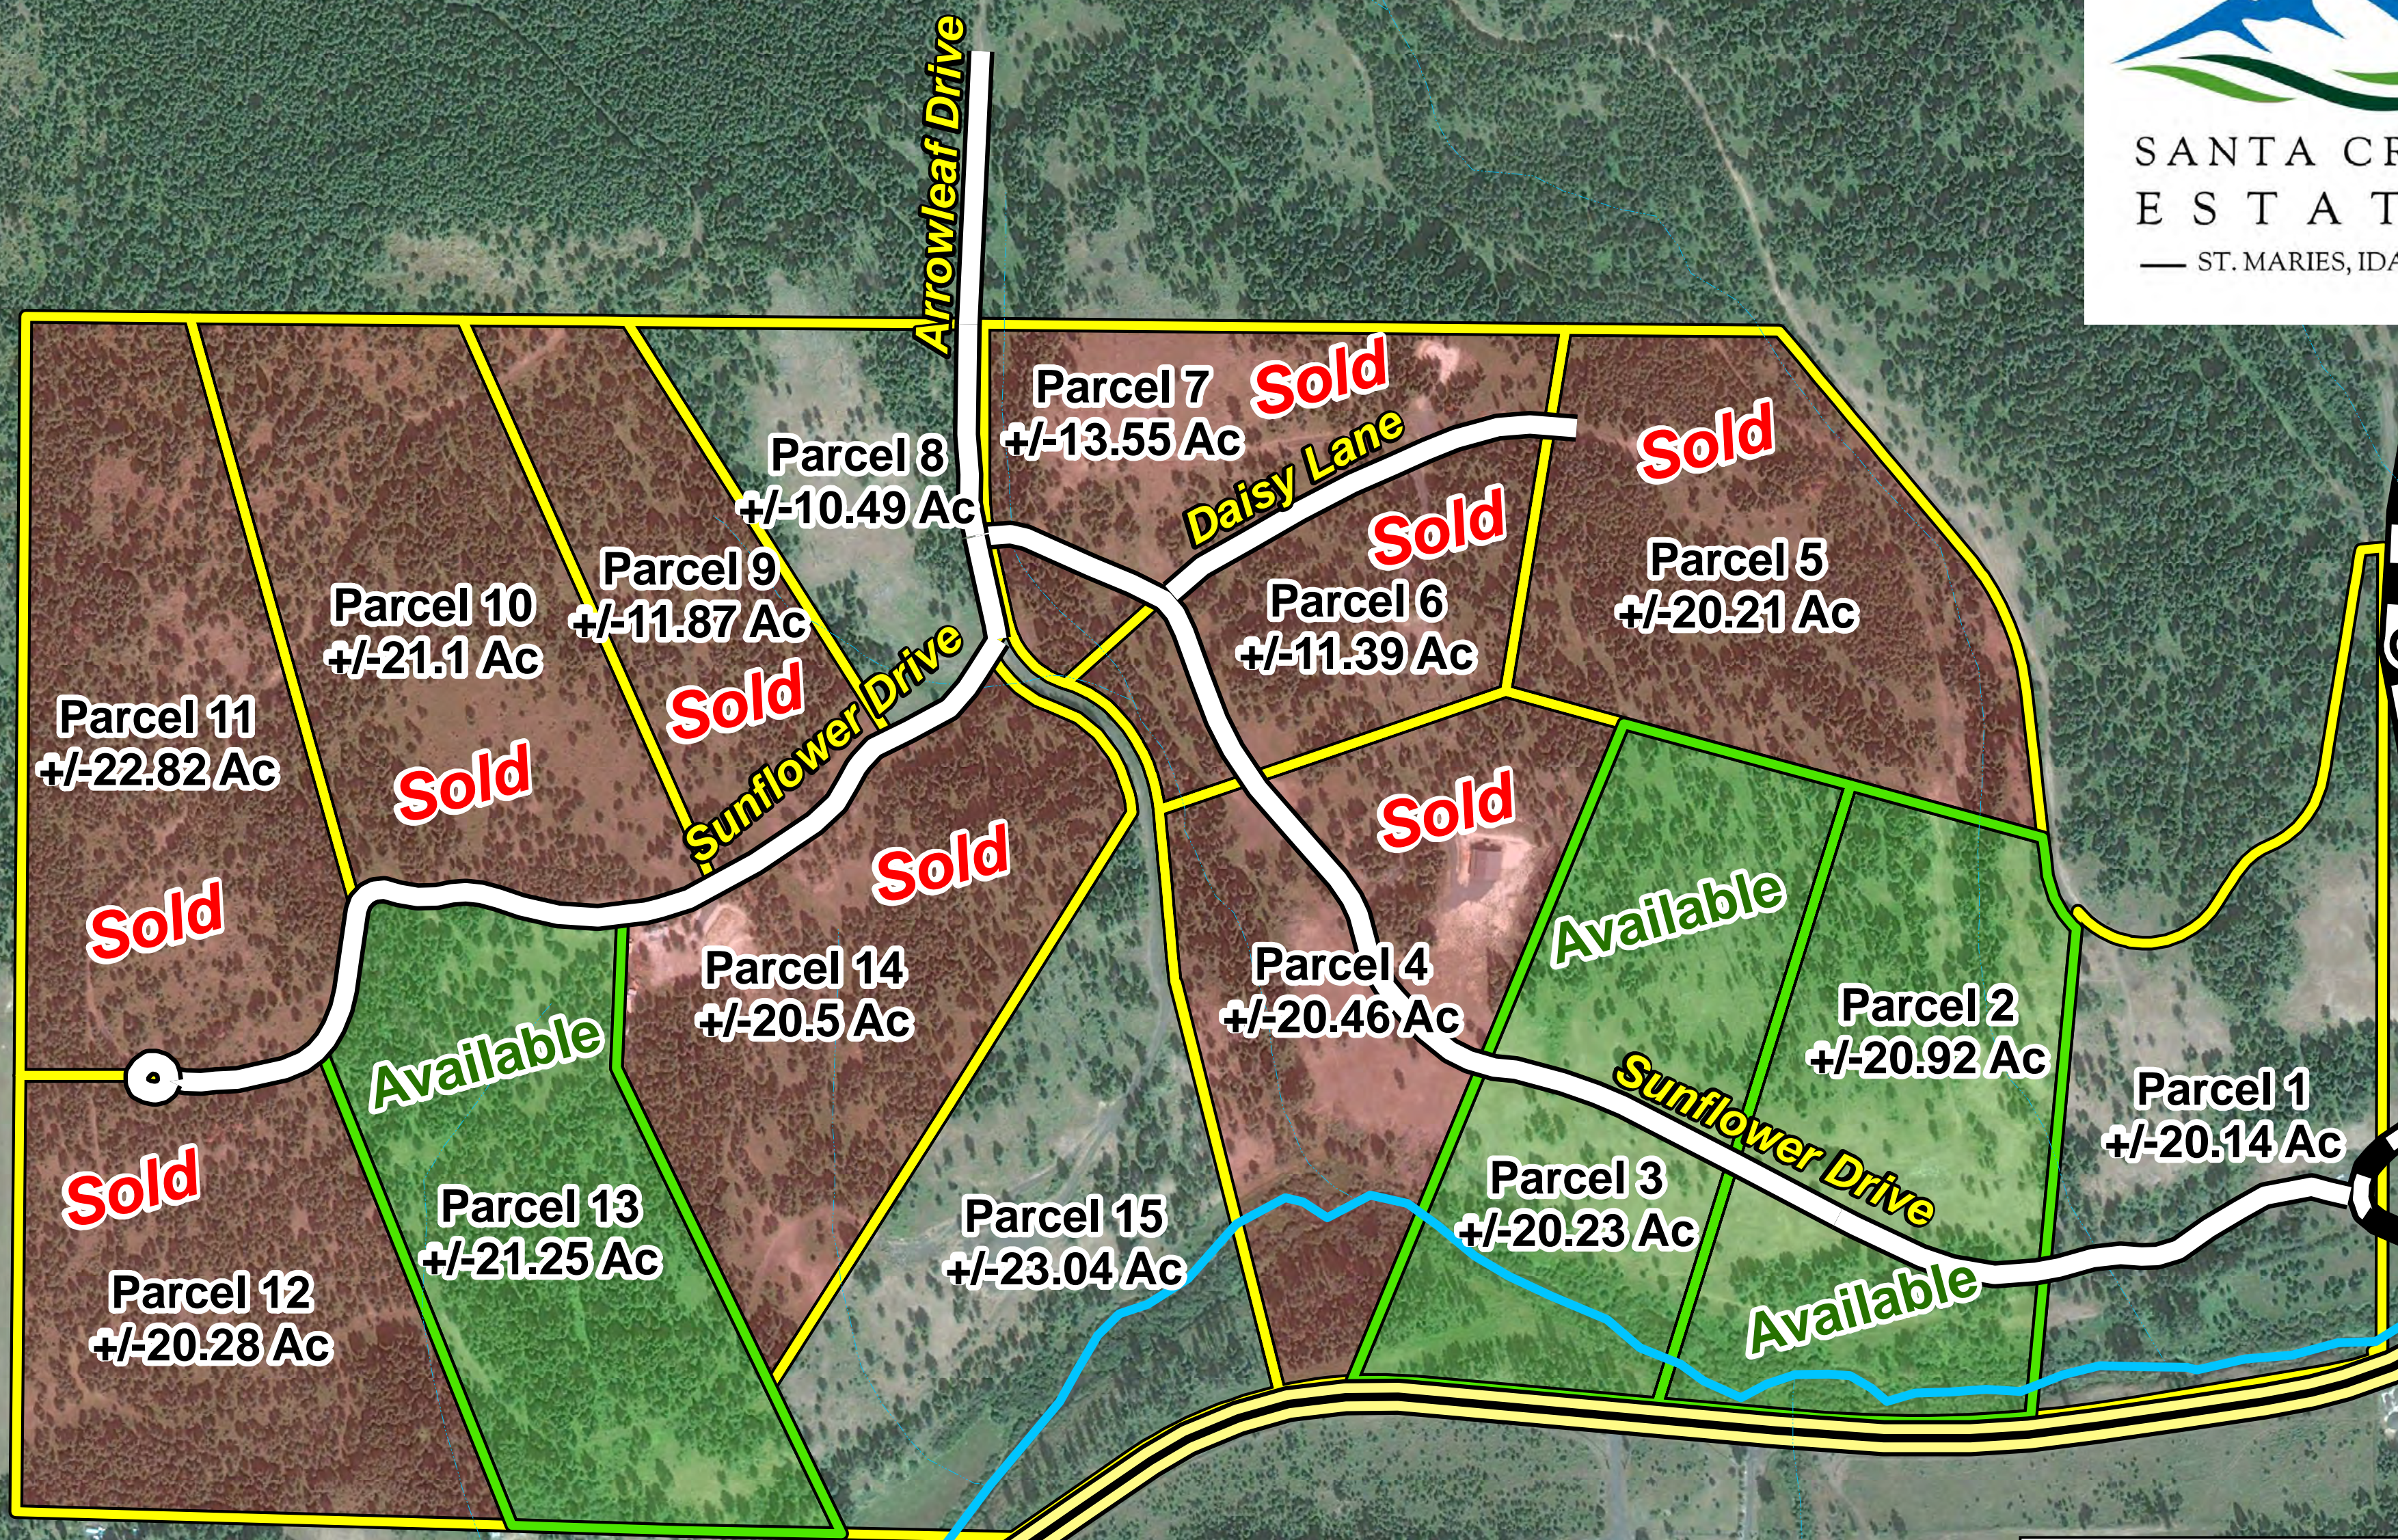

SANTA CREEK
ESTATES
— ST. MARIES, IDAHO —

This map shows the general situation of the property boundaries and roads. Actual situation of features may vary.
Map Created: 12/16/2024

Legend

Santa Creek Estates

-  Listed
-  Sold
-  Not Available