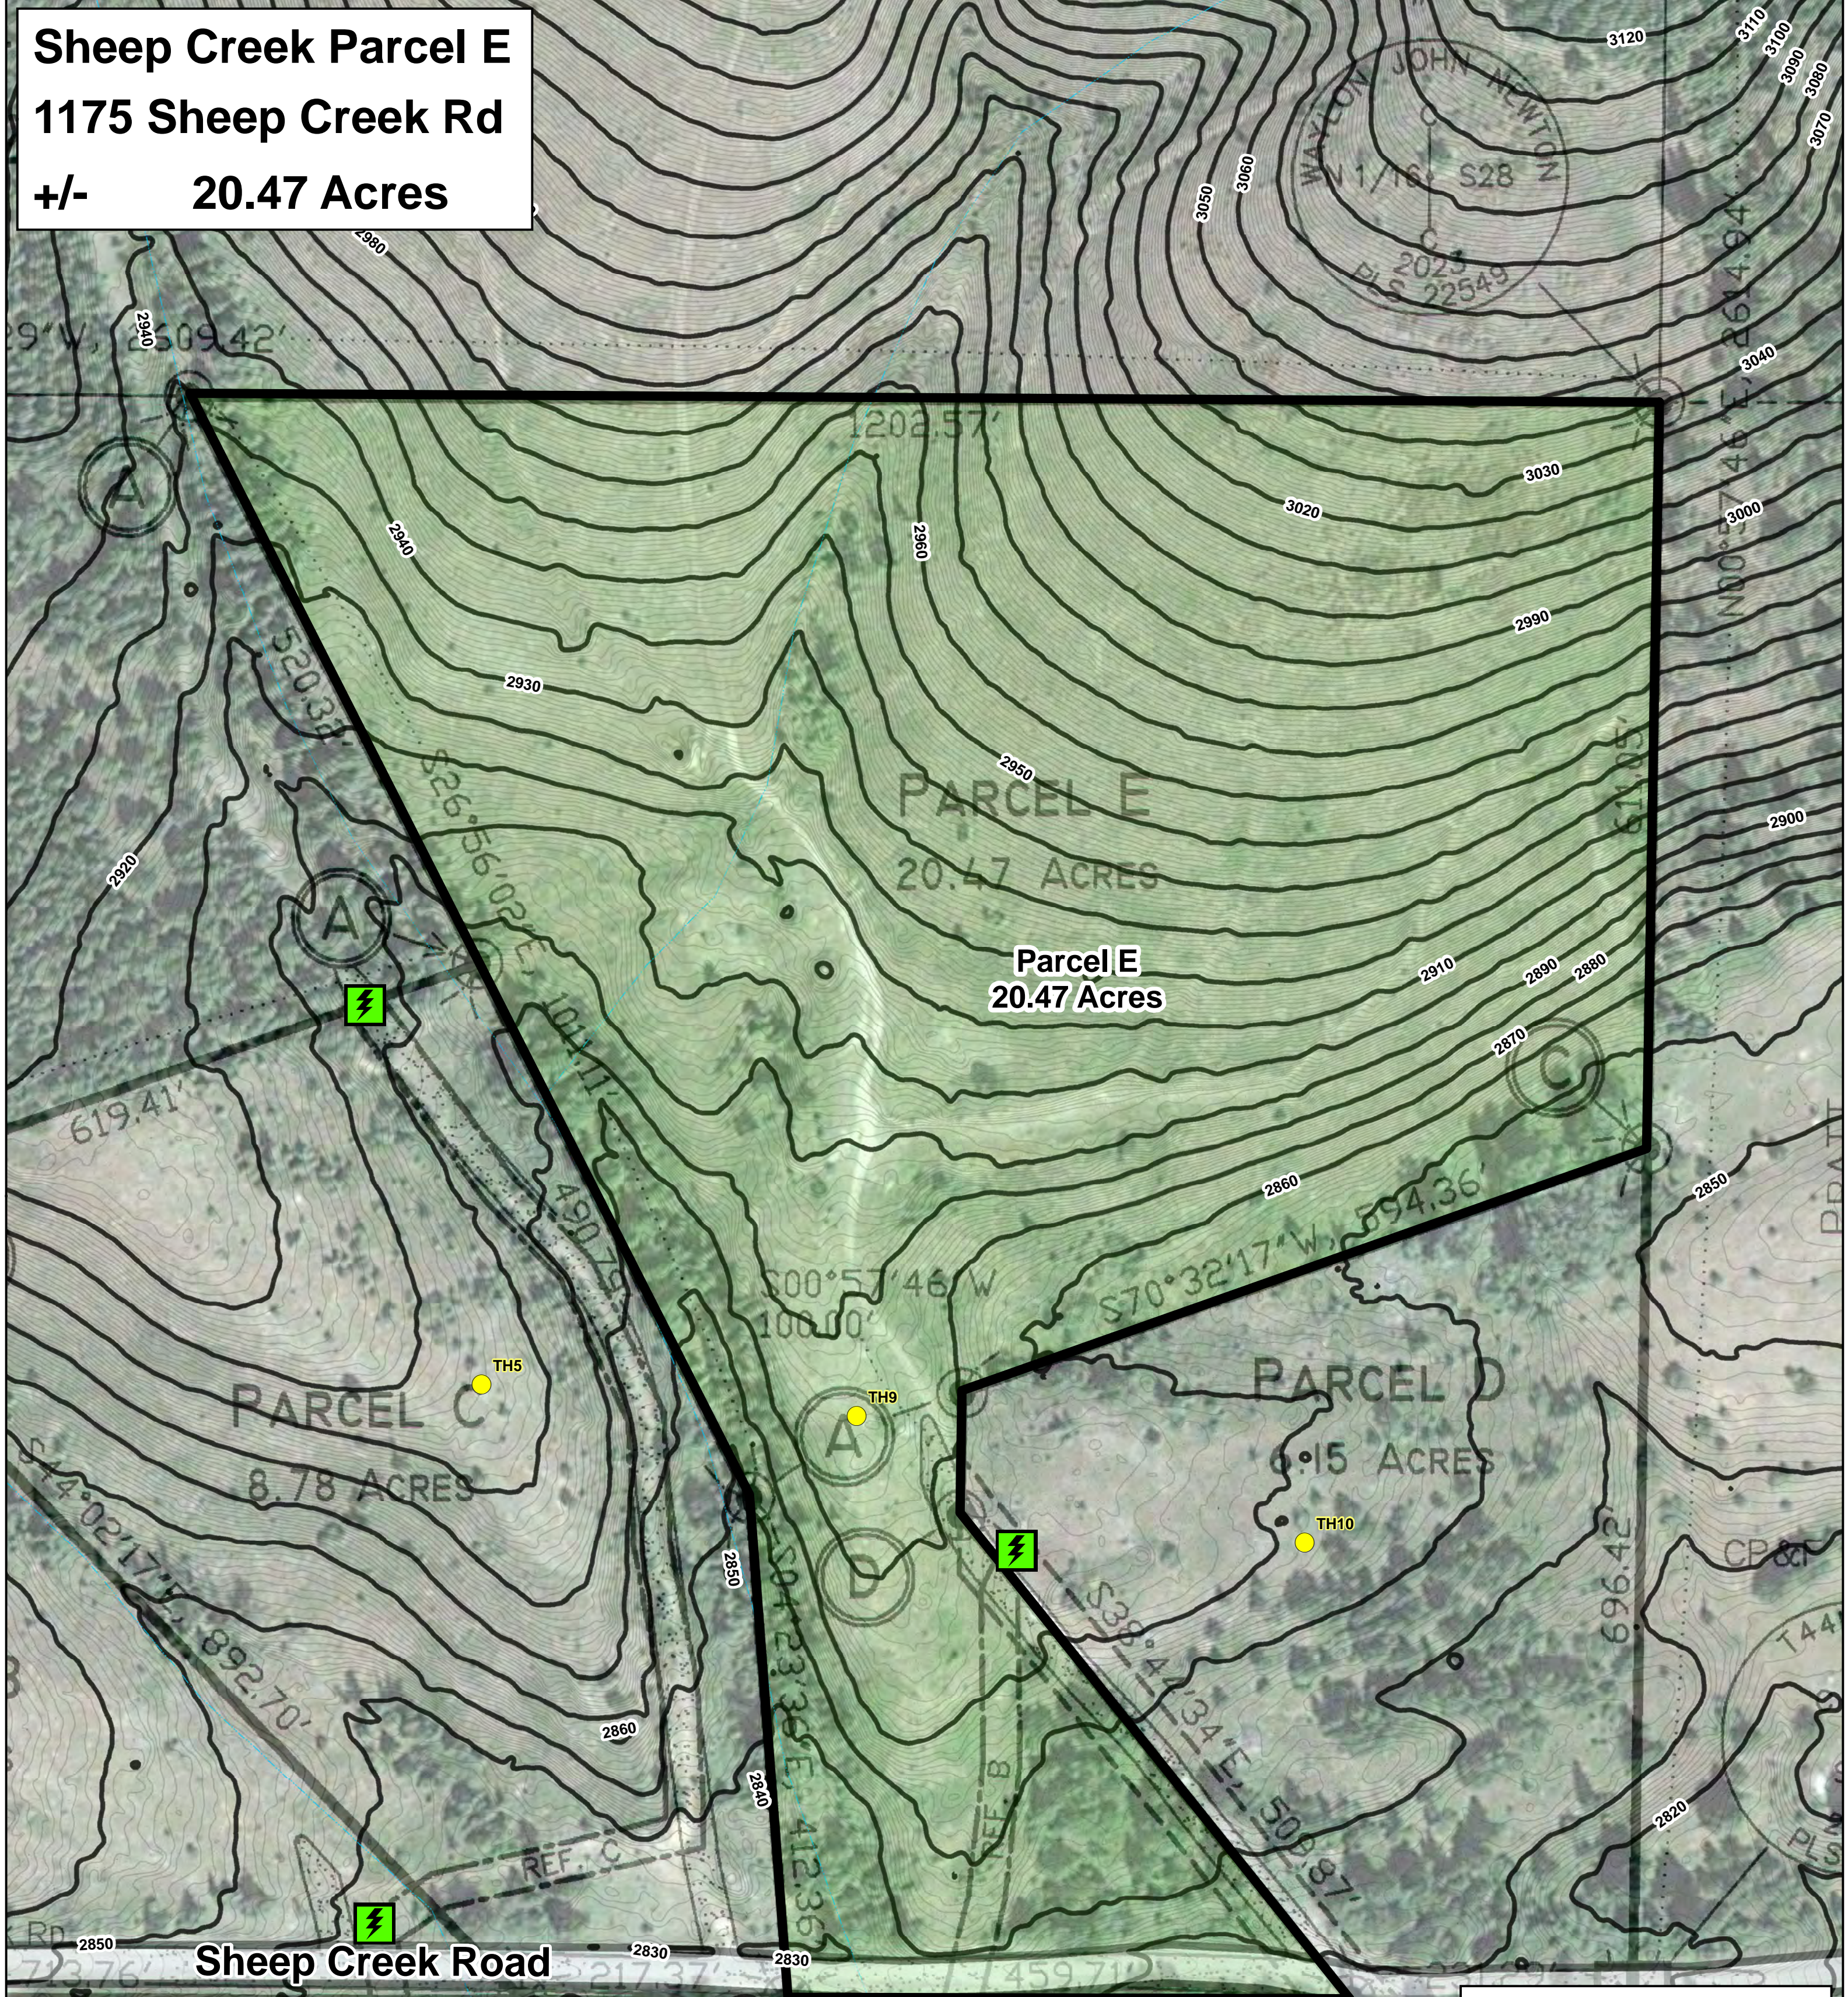

**Sheep Creek Parcel E**  
**1175 Sheep Creek Rd**  
**+/- 20.47 Acres**

**Sheep Creek Road**

**Legend**

**PointType**

- Septic Test Hole
- Sector Box
- 10 Ft Contour
- 1 Ft Contour

This map shows the general situation of the property boundaries and roads. Actual situation of features may vary.  
 Map Printed: 1/30/2024