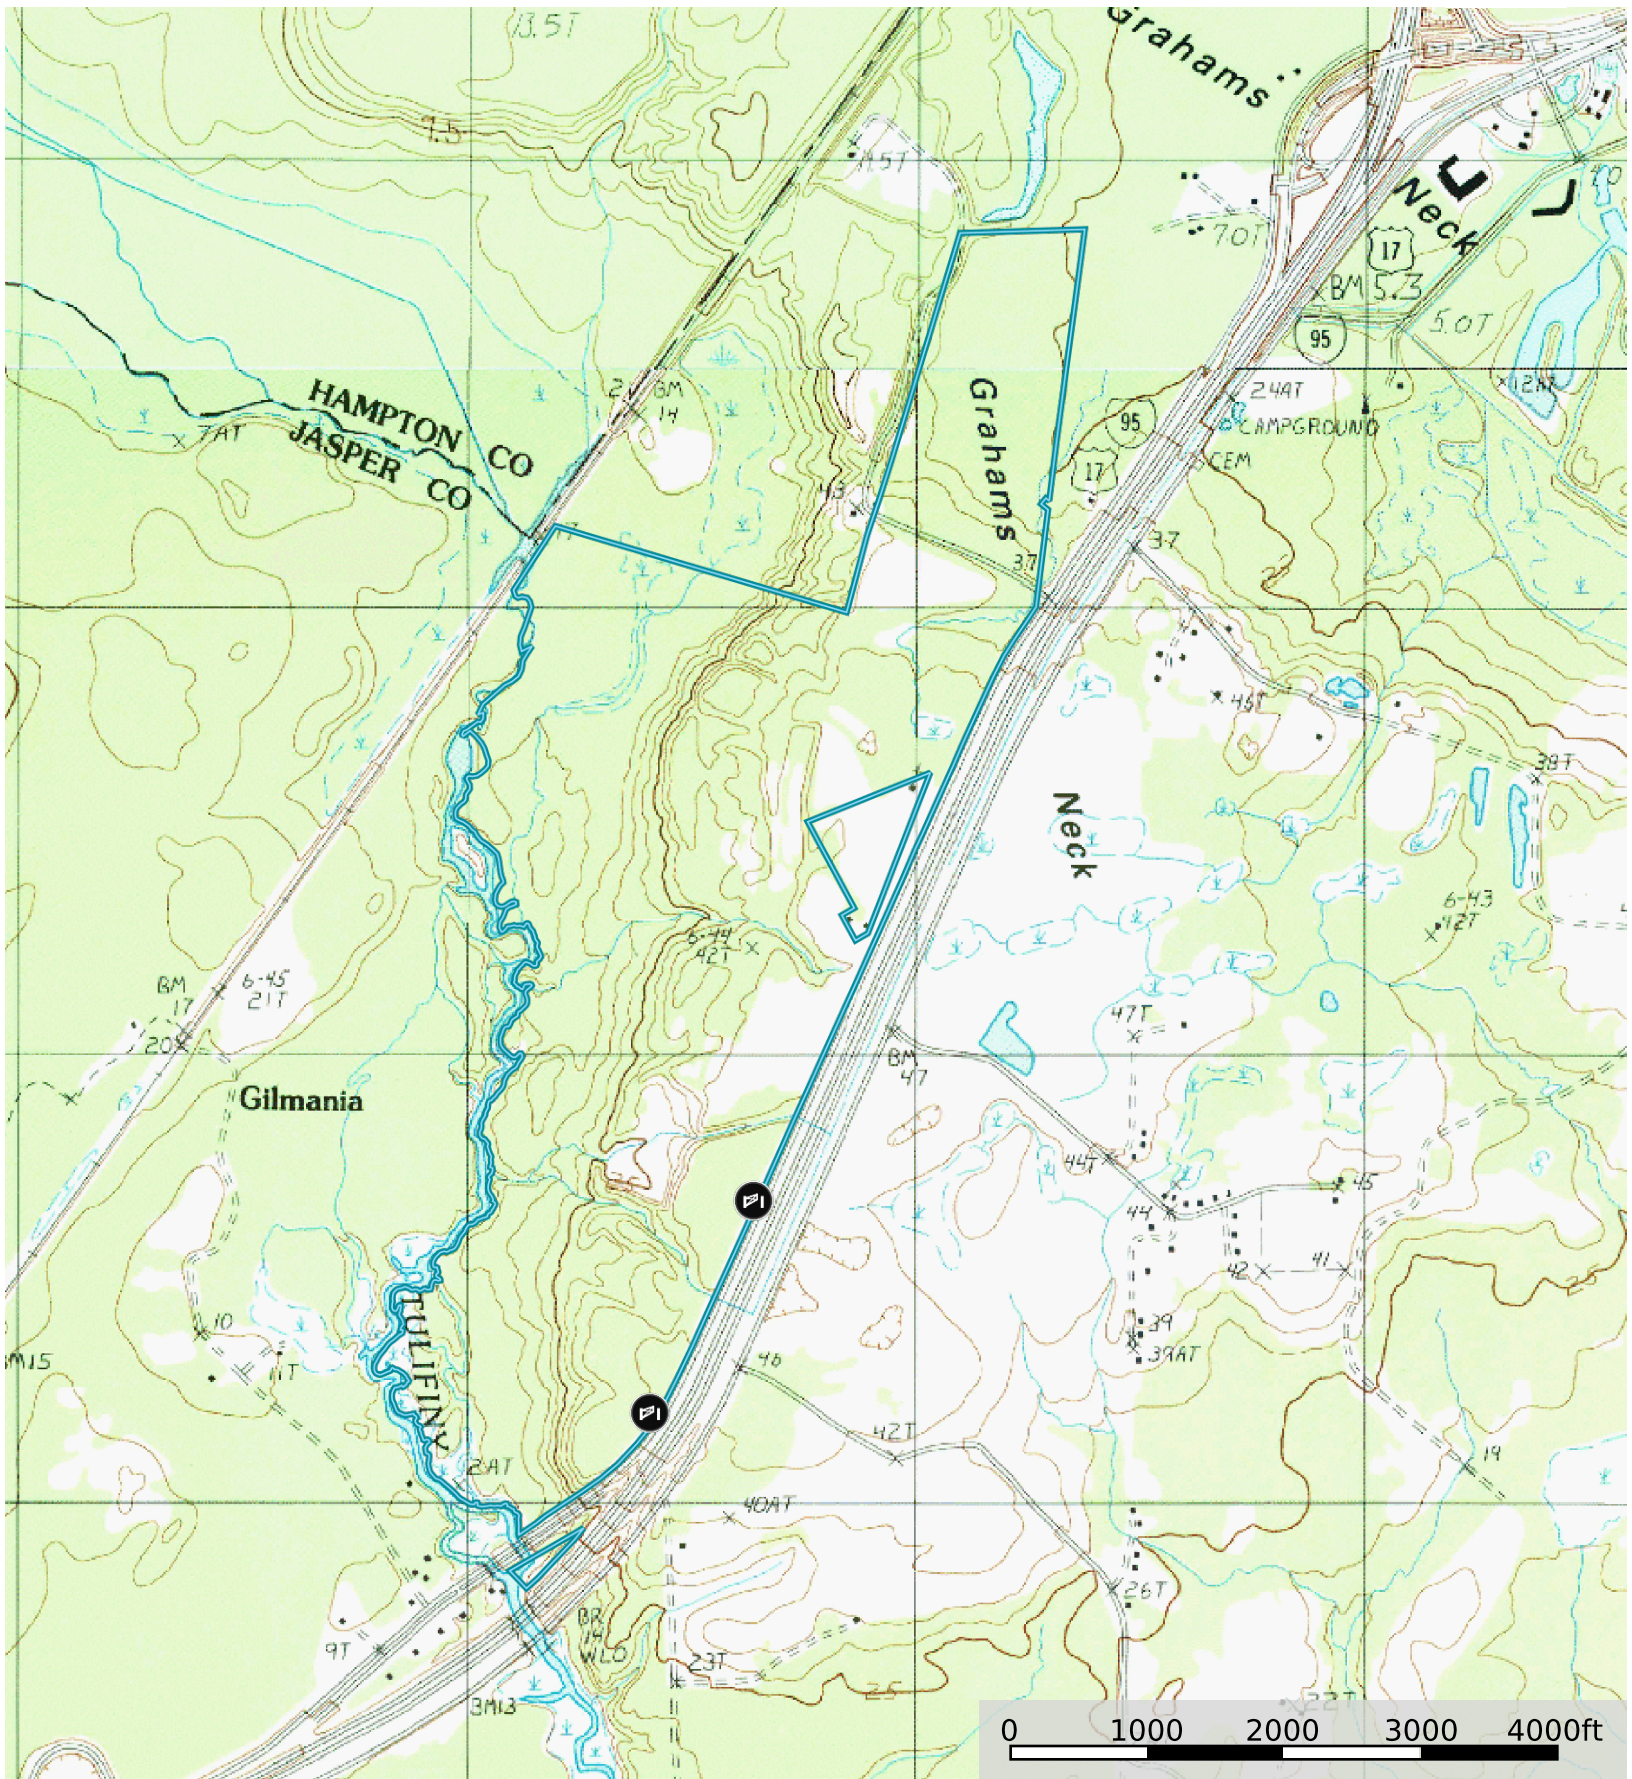

Gregorie Neck Tract 1

Jasper County, South Carolina, 480 AC +/-

 Gate  Boundary