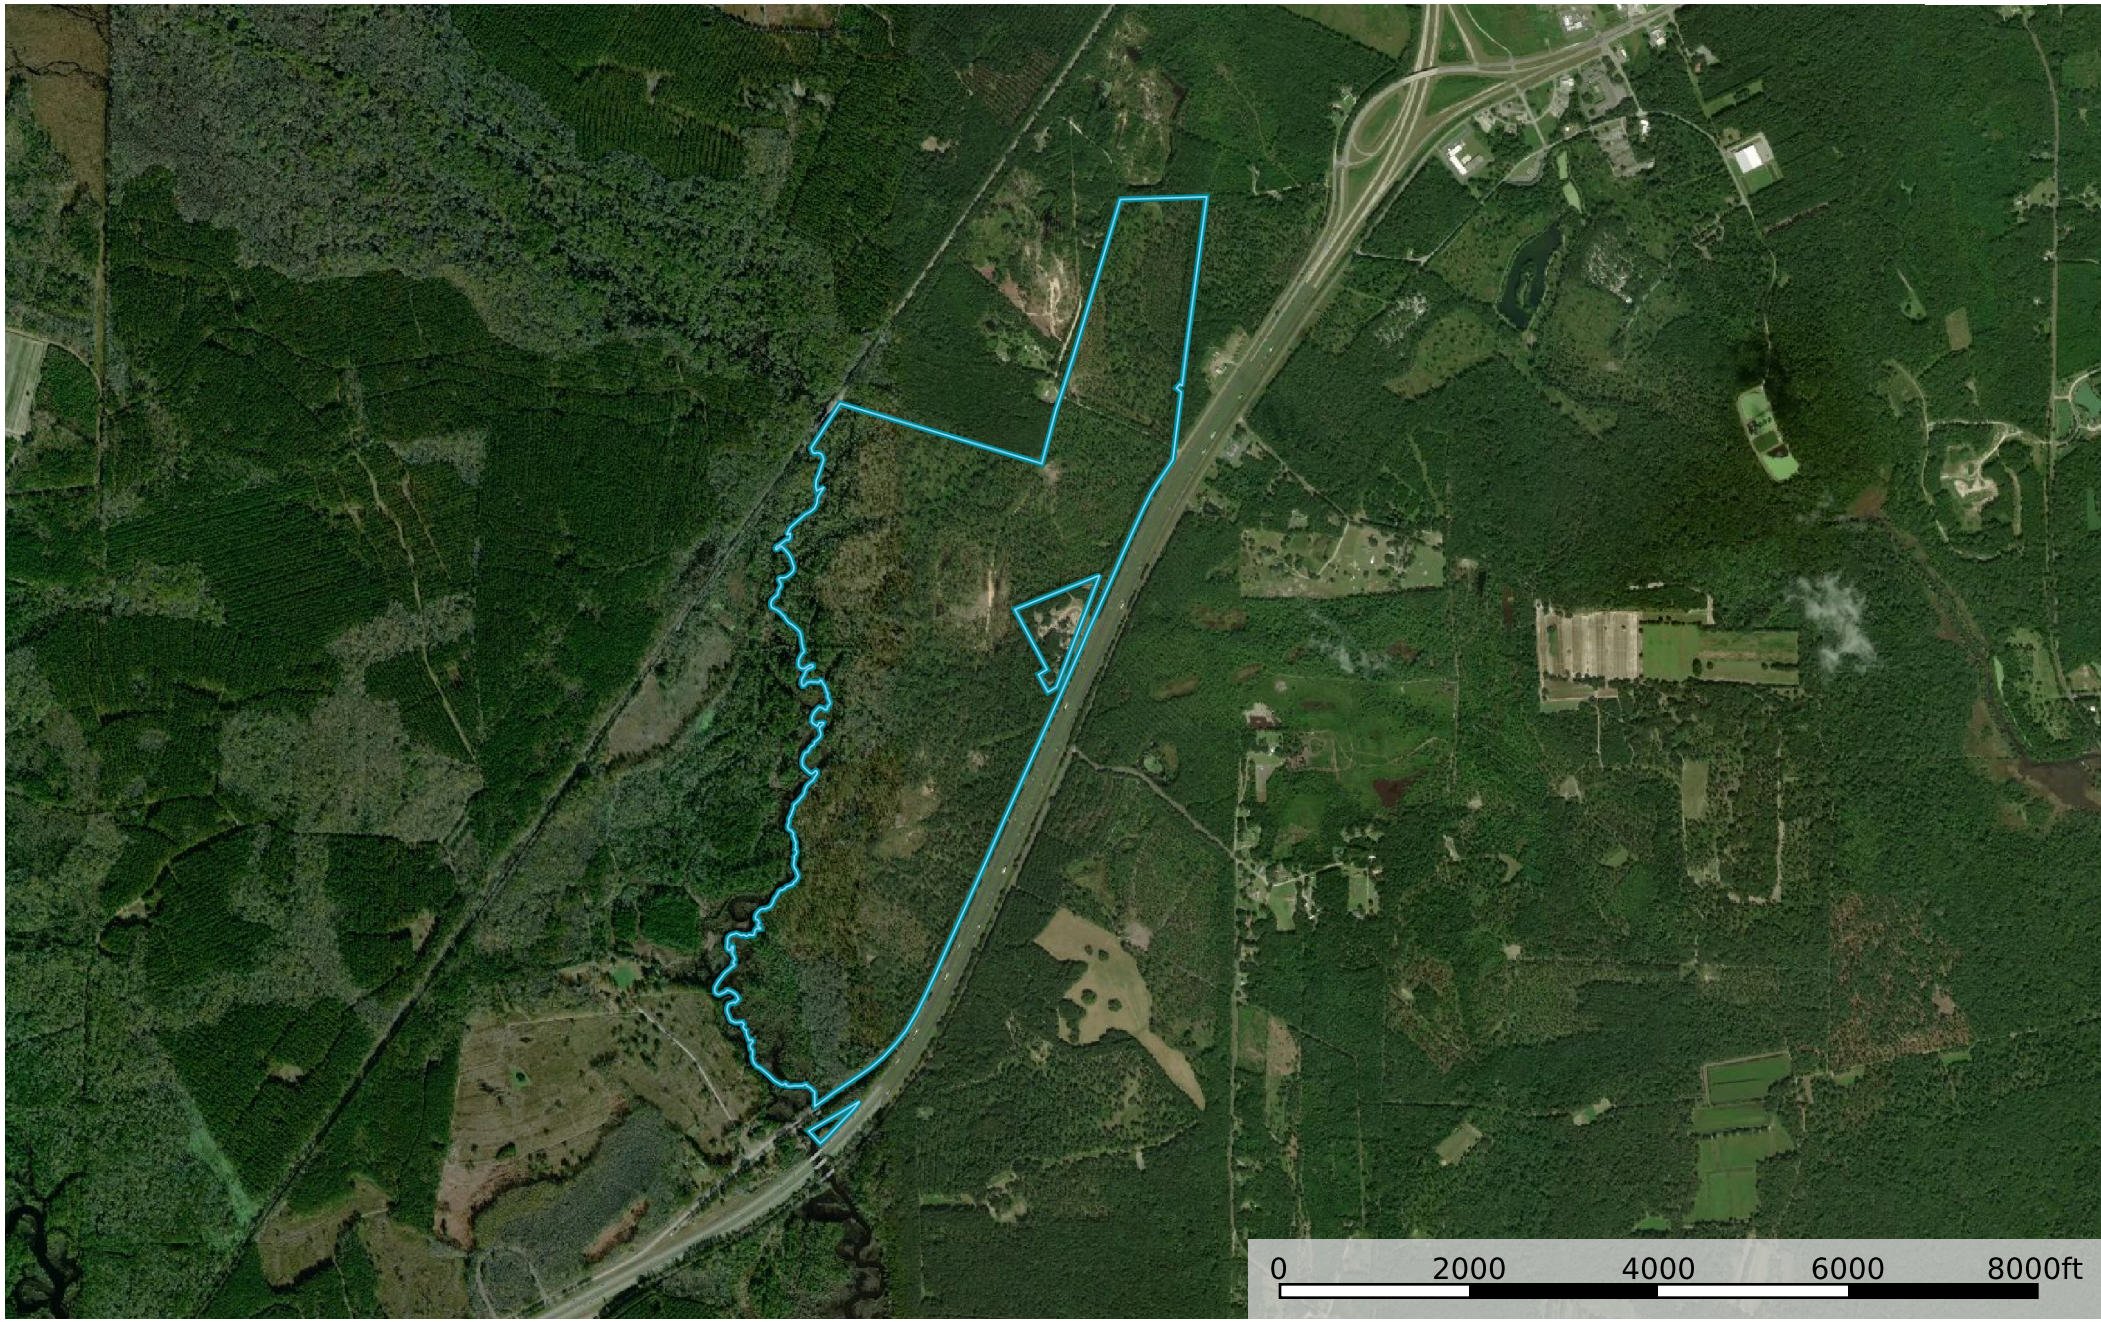

Gregorie Nect Tract 1
Jasper County, South Carolina, 480 AC +/-

 Boundary