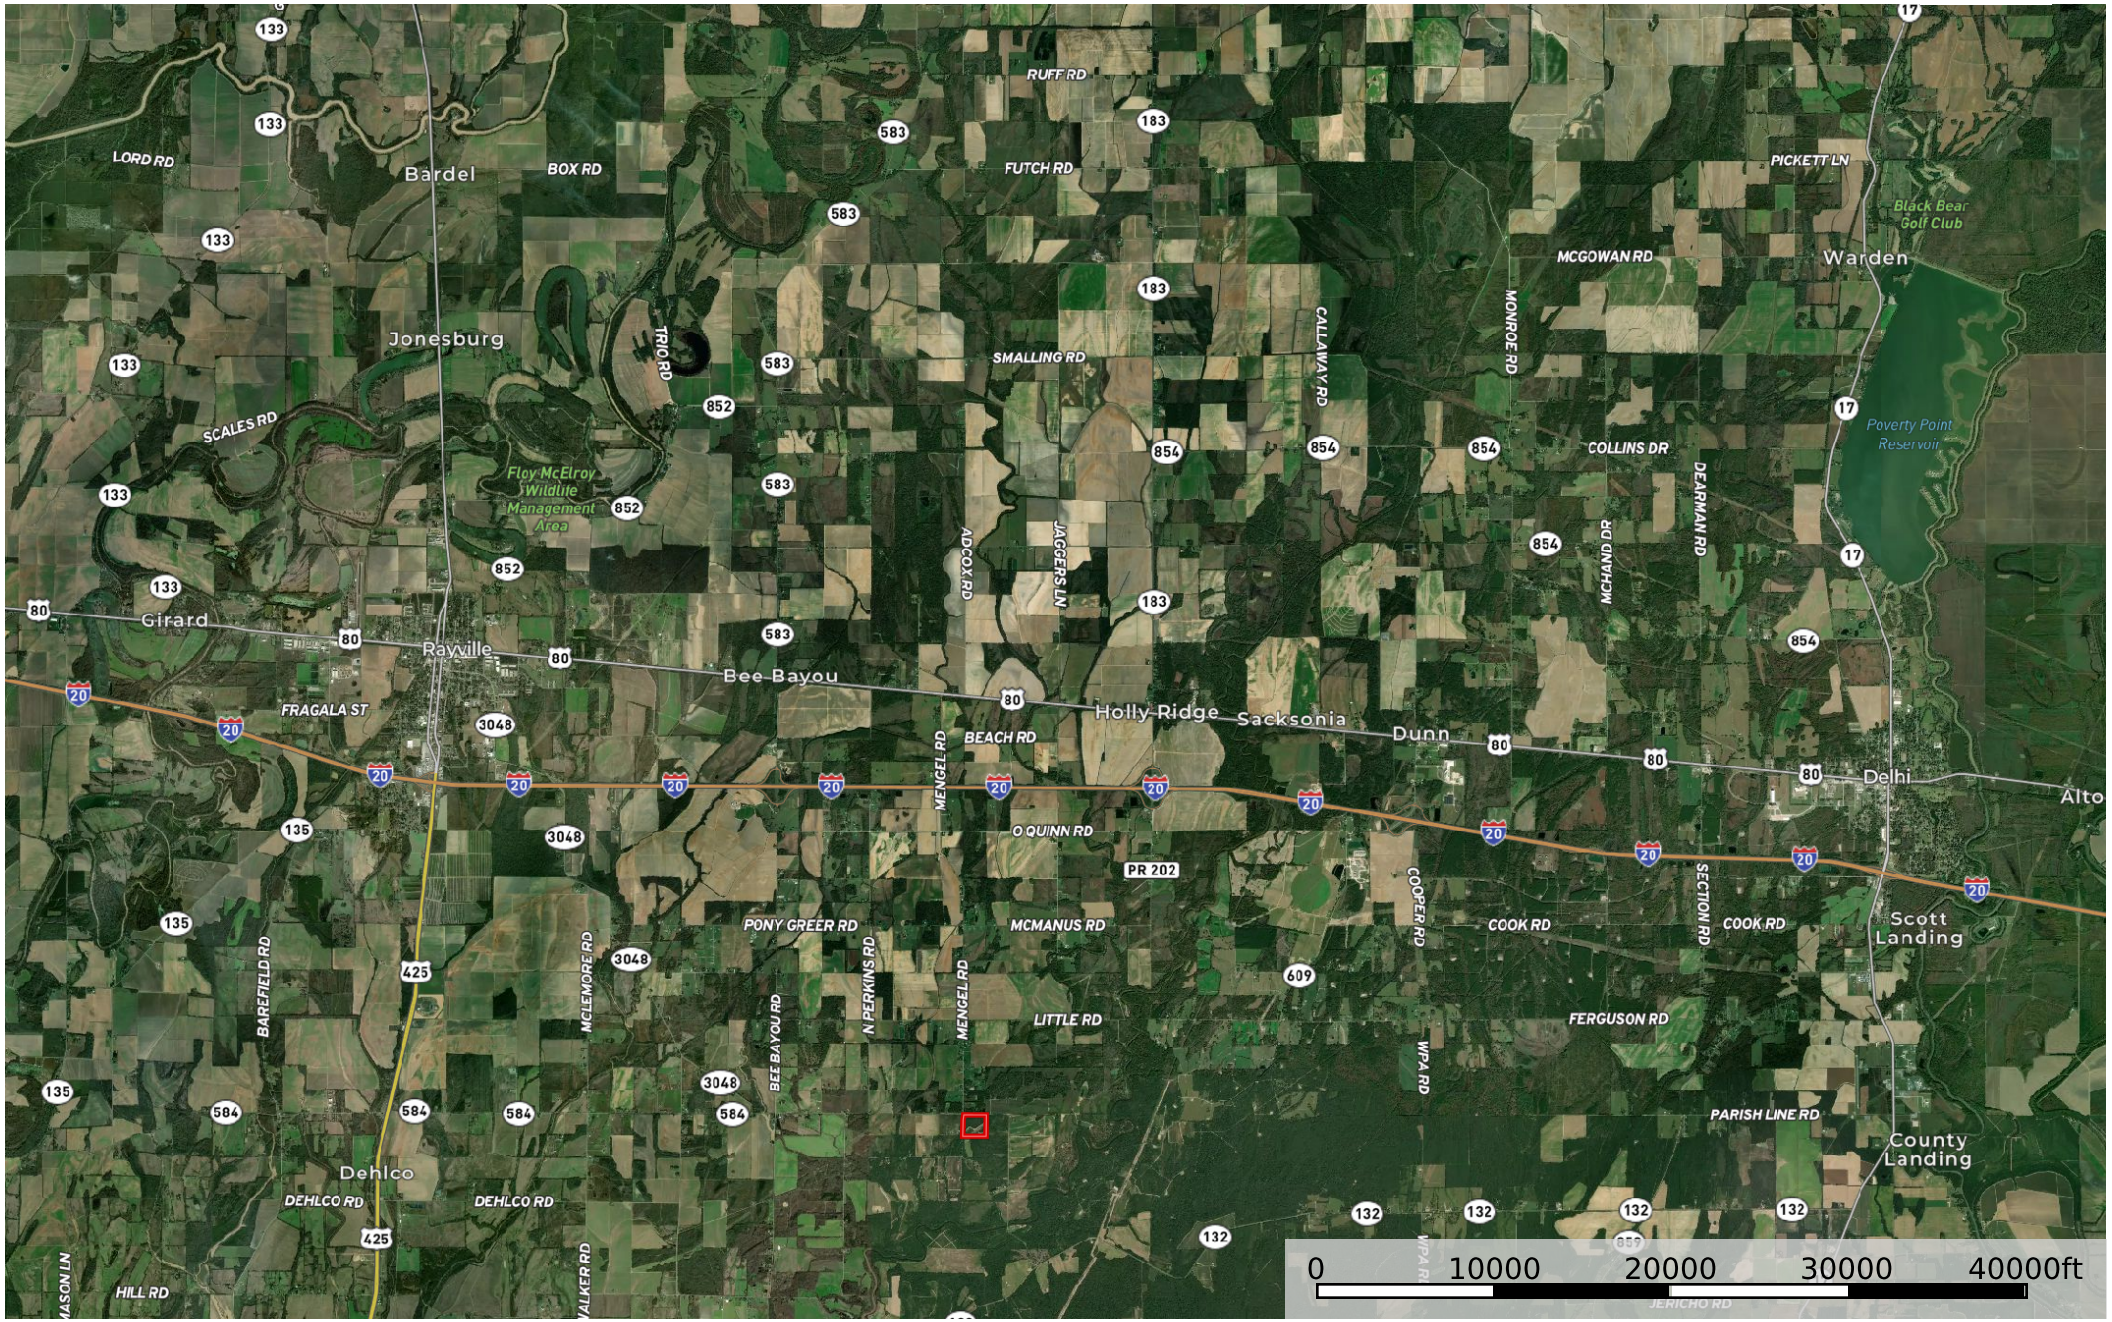

LA - Richland Lowry 36 acres +-
Richland Parish, Louisiana, 36 AC +/-

Boundary