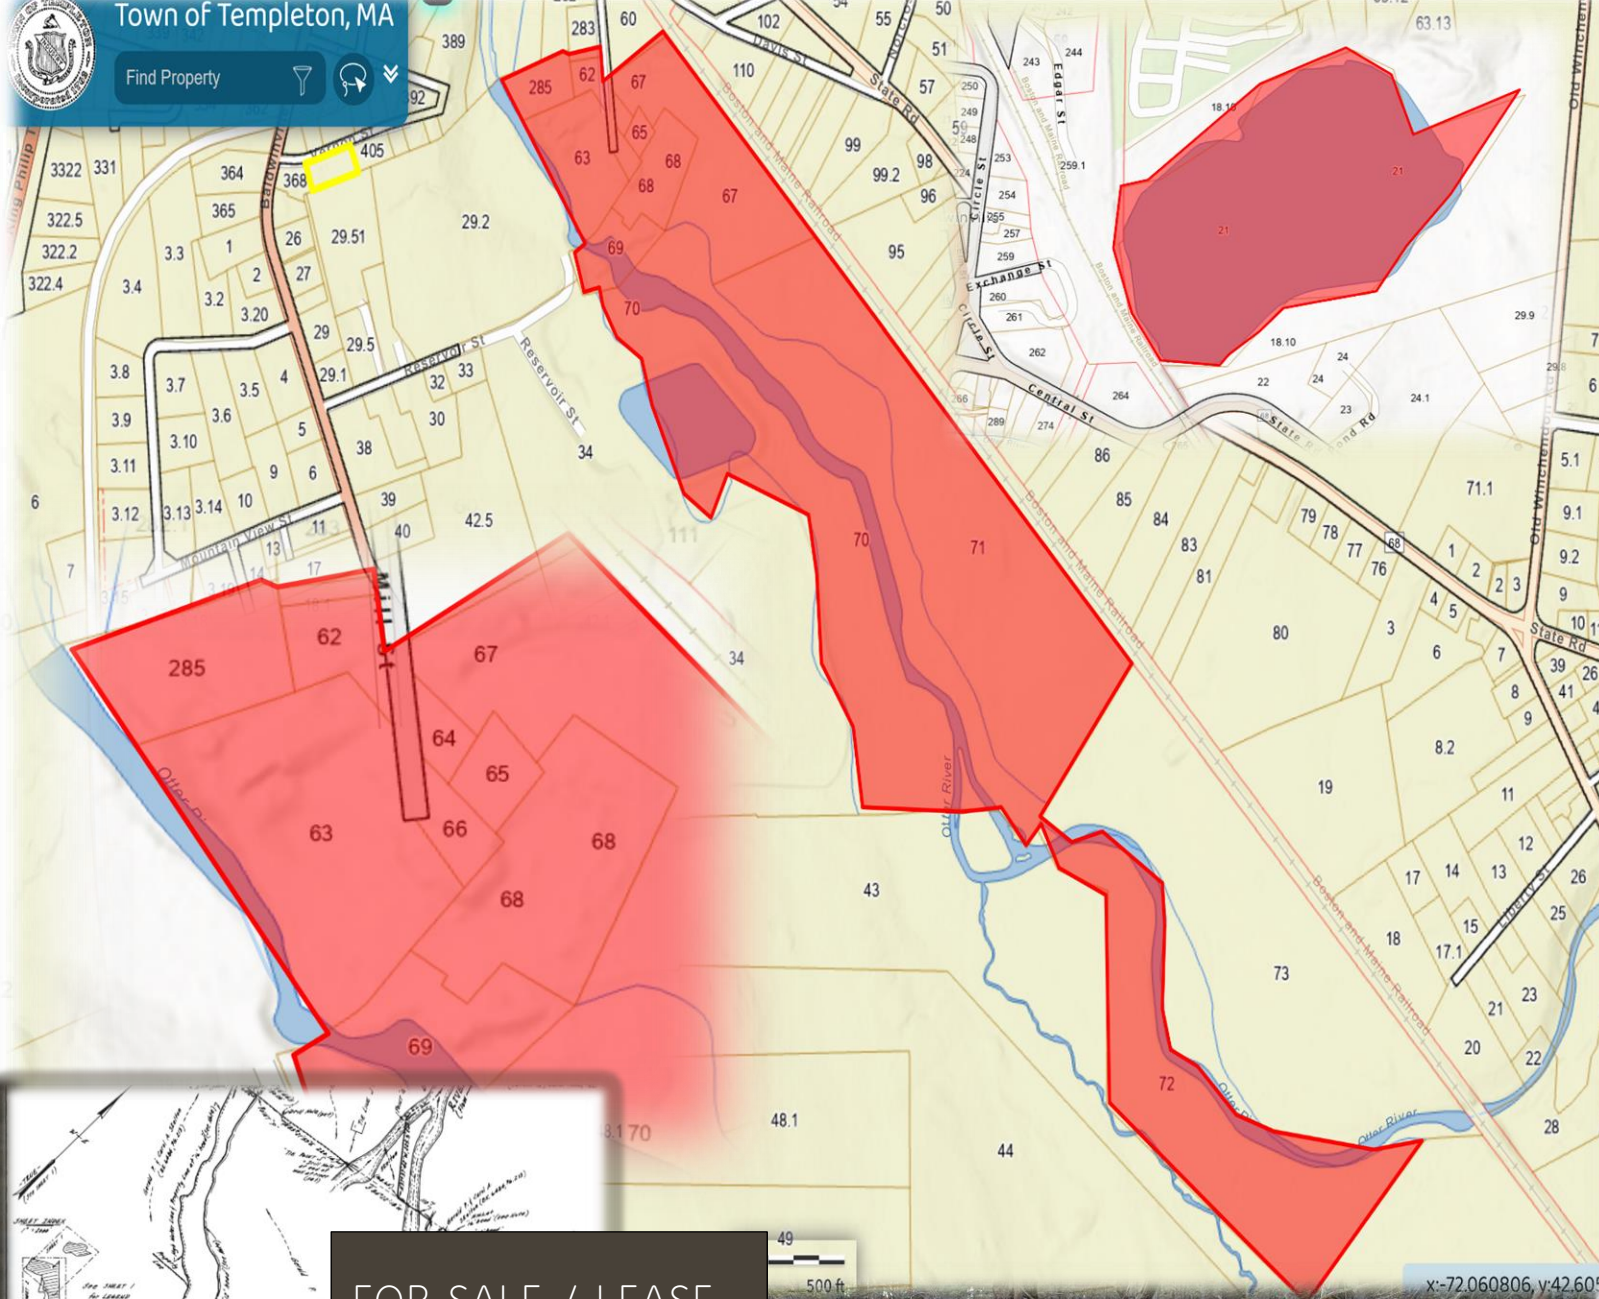

KARISSA@KGPros.com / 978-407-3054

Mill St & Depot Pond, Baldwinville, MA

Discover the lots at Mill St in Baldwinville, MA (a village of Templeton, MA.)

Previously a Paper Mill this package includes 14 contiguous parcels with water frontage on the Otter River & the B & M line. Ask about the Soil Map.

A c r e a g e

83.37 ±

Z o n i n g

Village District
Industrial
Residential

F r o n t a g e ±

Street - 544.95' ±
Rail - 3,307' (0.62mi.) ±
River - 7,001' (1.33mi.) ±

U t i l i t i e s

At Street: Water
Sewer
3Phase Power

Find Property

FOR SALE / LEASE...

- Lot 284 Mill St... 0.10ac
- Lot 285 Mill St... 1.00ac
- Lot 62 Mill St... 0.50ac
- Lot 63 Mill St... 2.00ac
- Lot 64 Mill St... 0.20ac
- Lot 65 Mill St... 0.33ac
- Lot 66 Mill St... 0.25ac
- Lot 67 Mill St... 7.00ac
- Lot 68 Mill St... 2.33ac
- Lot 69 Mill St... 2.00ac
- Lot 70 Mill St... 17.26ac
- Lot 71 Mill St... 26.40ac
- Lot 72 Mill St... 24.00ac
- Depot Pond- 21acres

x-72.060806, y:42.605