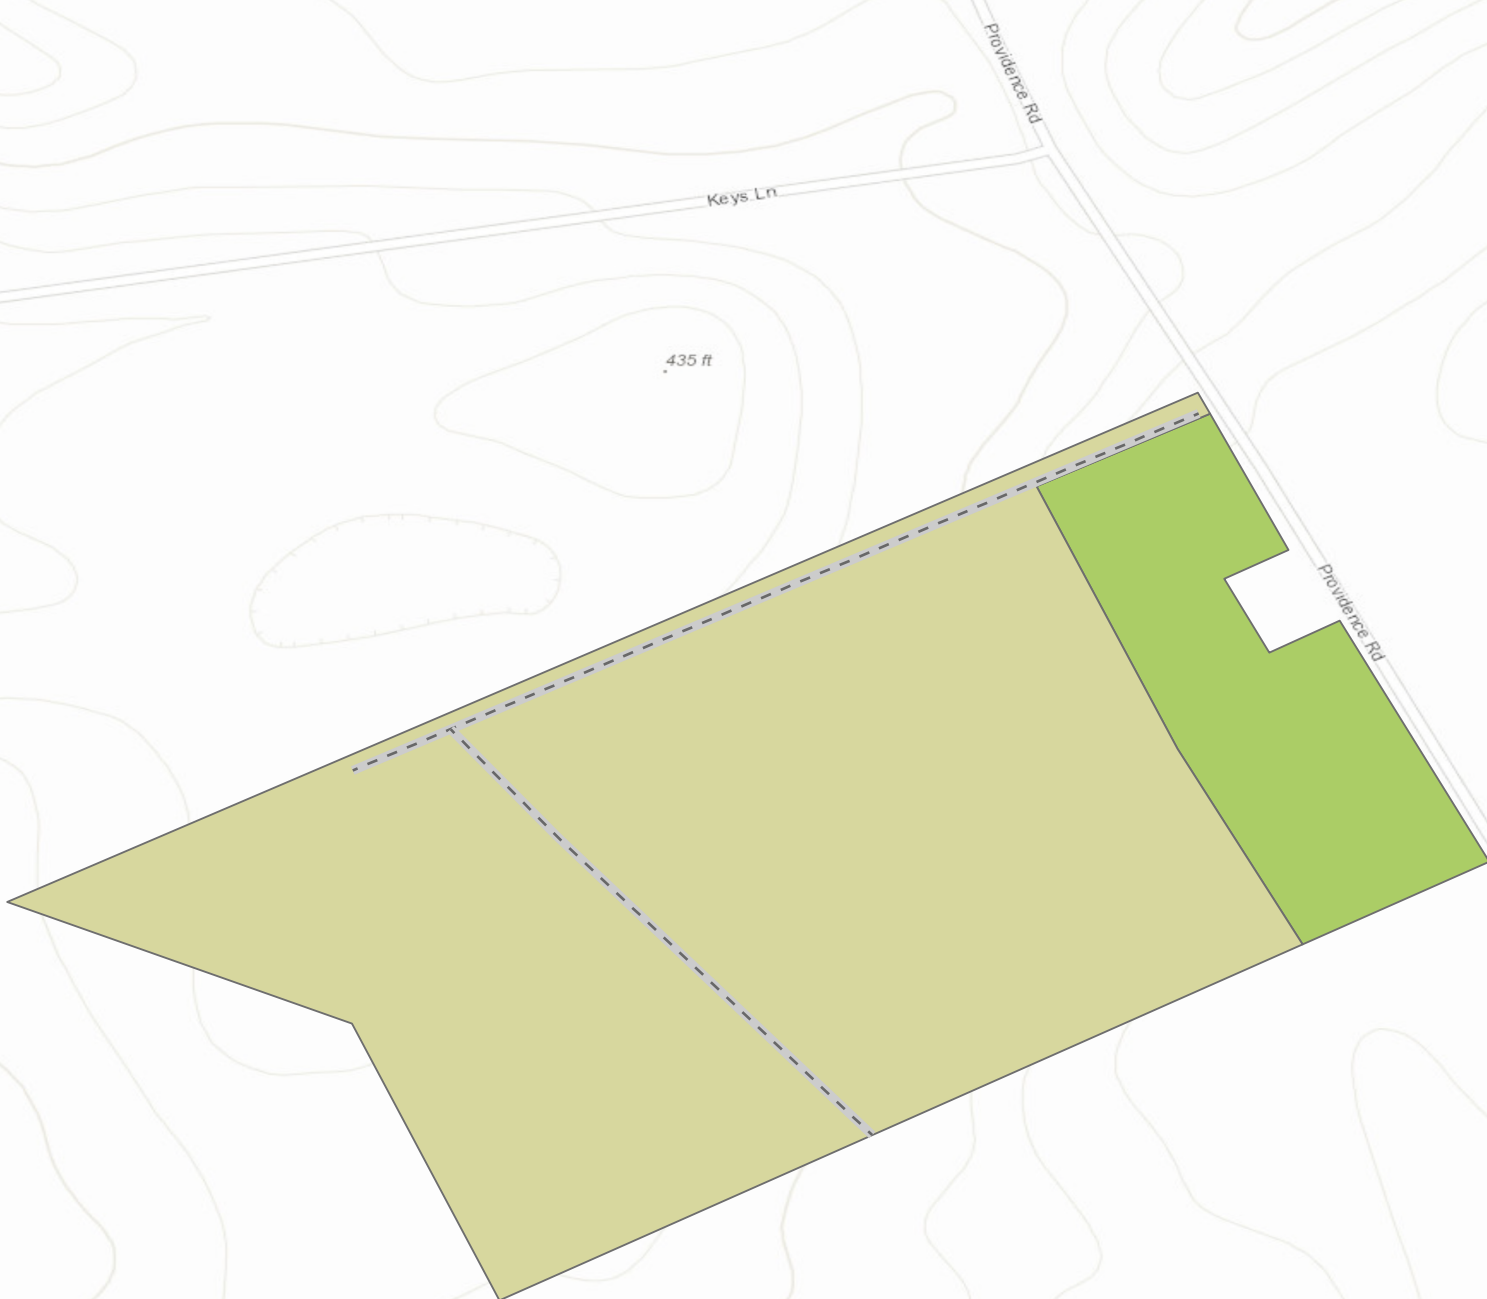

Lockhart Tract

Kershaw County, SC +/- 58 acres

435 ft

Providence Rd

Keys Ln

Providence Rd

Legend

- Stand
- 2017 Planted Longleaf
8.7 Acres
 - 2022 Planted Longleaf
50 Acres
 - Roads

0 0.06 0.13 0.25 Miles Esri, HERE