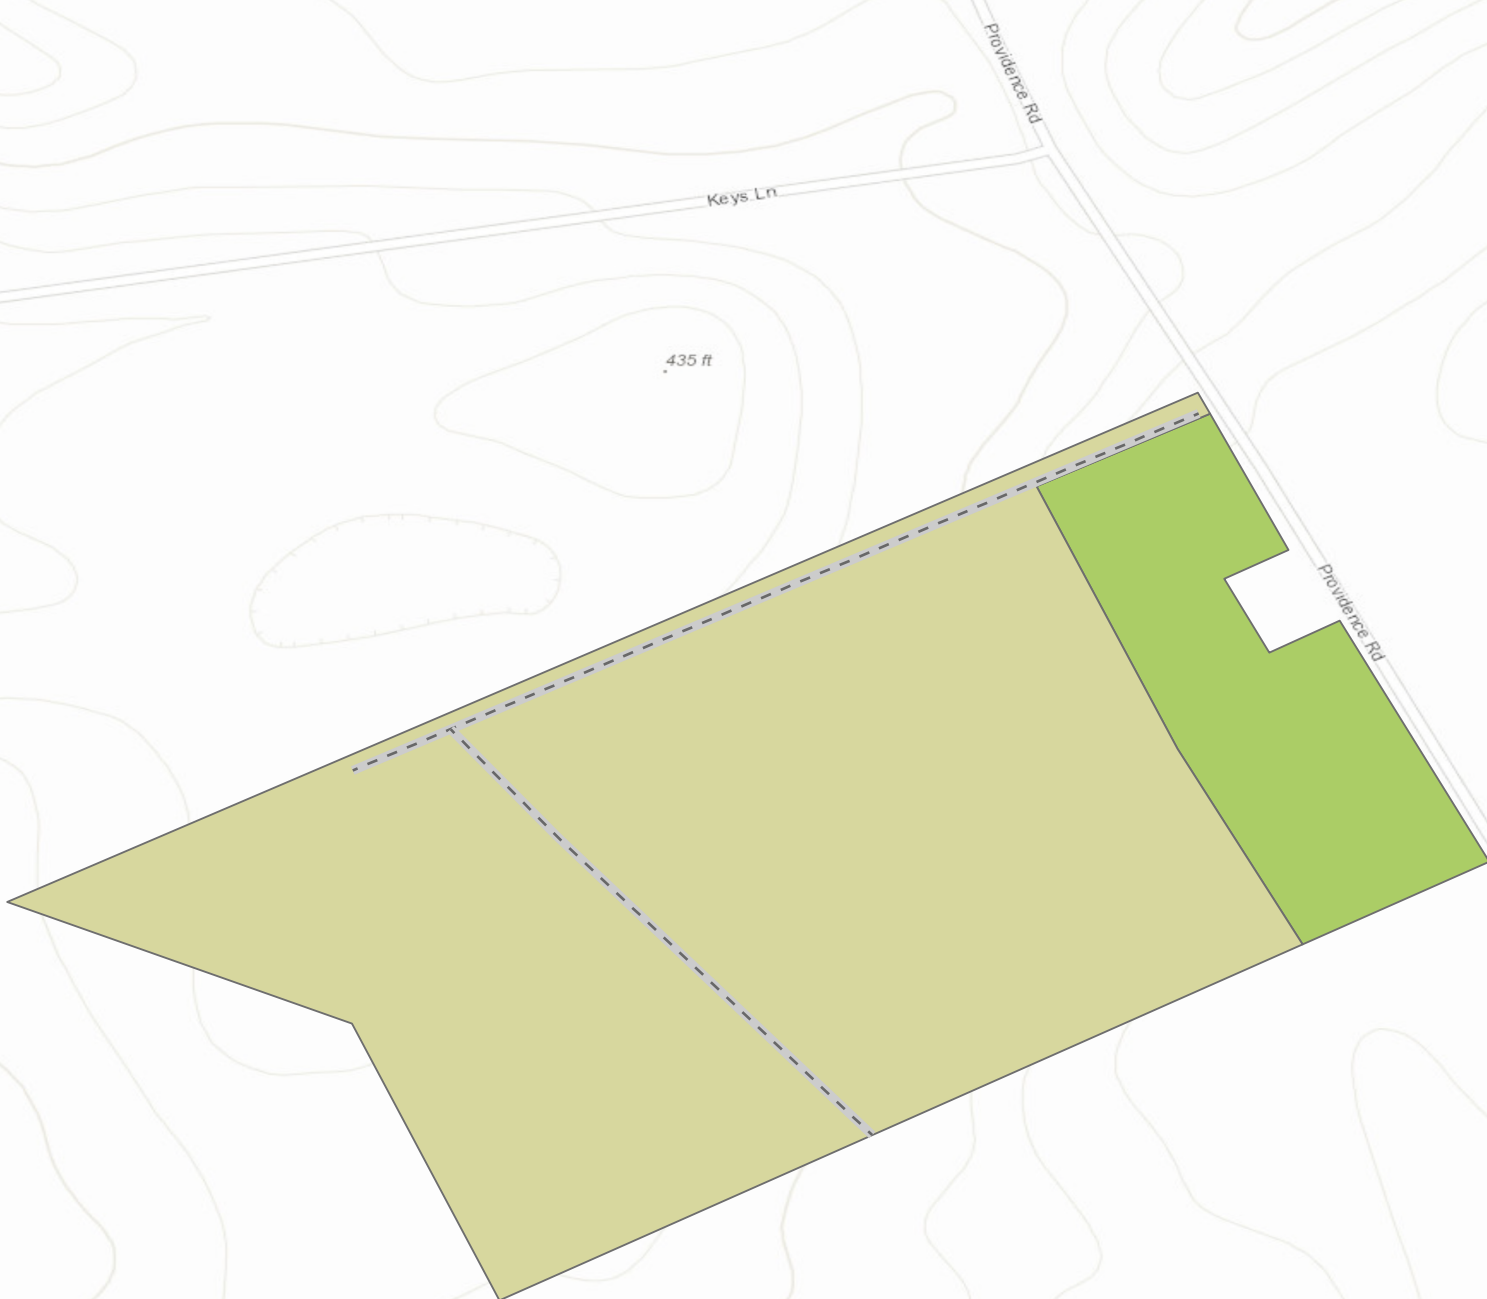

Lockhart Tract

Kershaw County, South Carolina, 58 AC +/-

Boundary

Google

Imagery ©2024 Airbus, CNES / Airbus, Landsat / Copernicus, Maxar Technologies

Boundary

Boundary

Lockhart Tract

Kershaw County, SC +/- 58 acres

Legend

Stand

-  2017 Planted Longleaf
8.7 Acres
-  2022 Planted Longleaf
50 Acres
-  Roads

0 0.06 0.13 0.25 Miles Esri, HERE