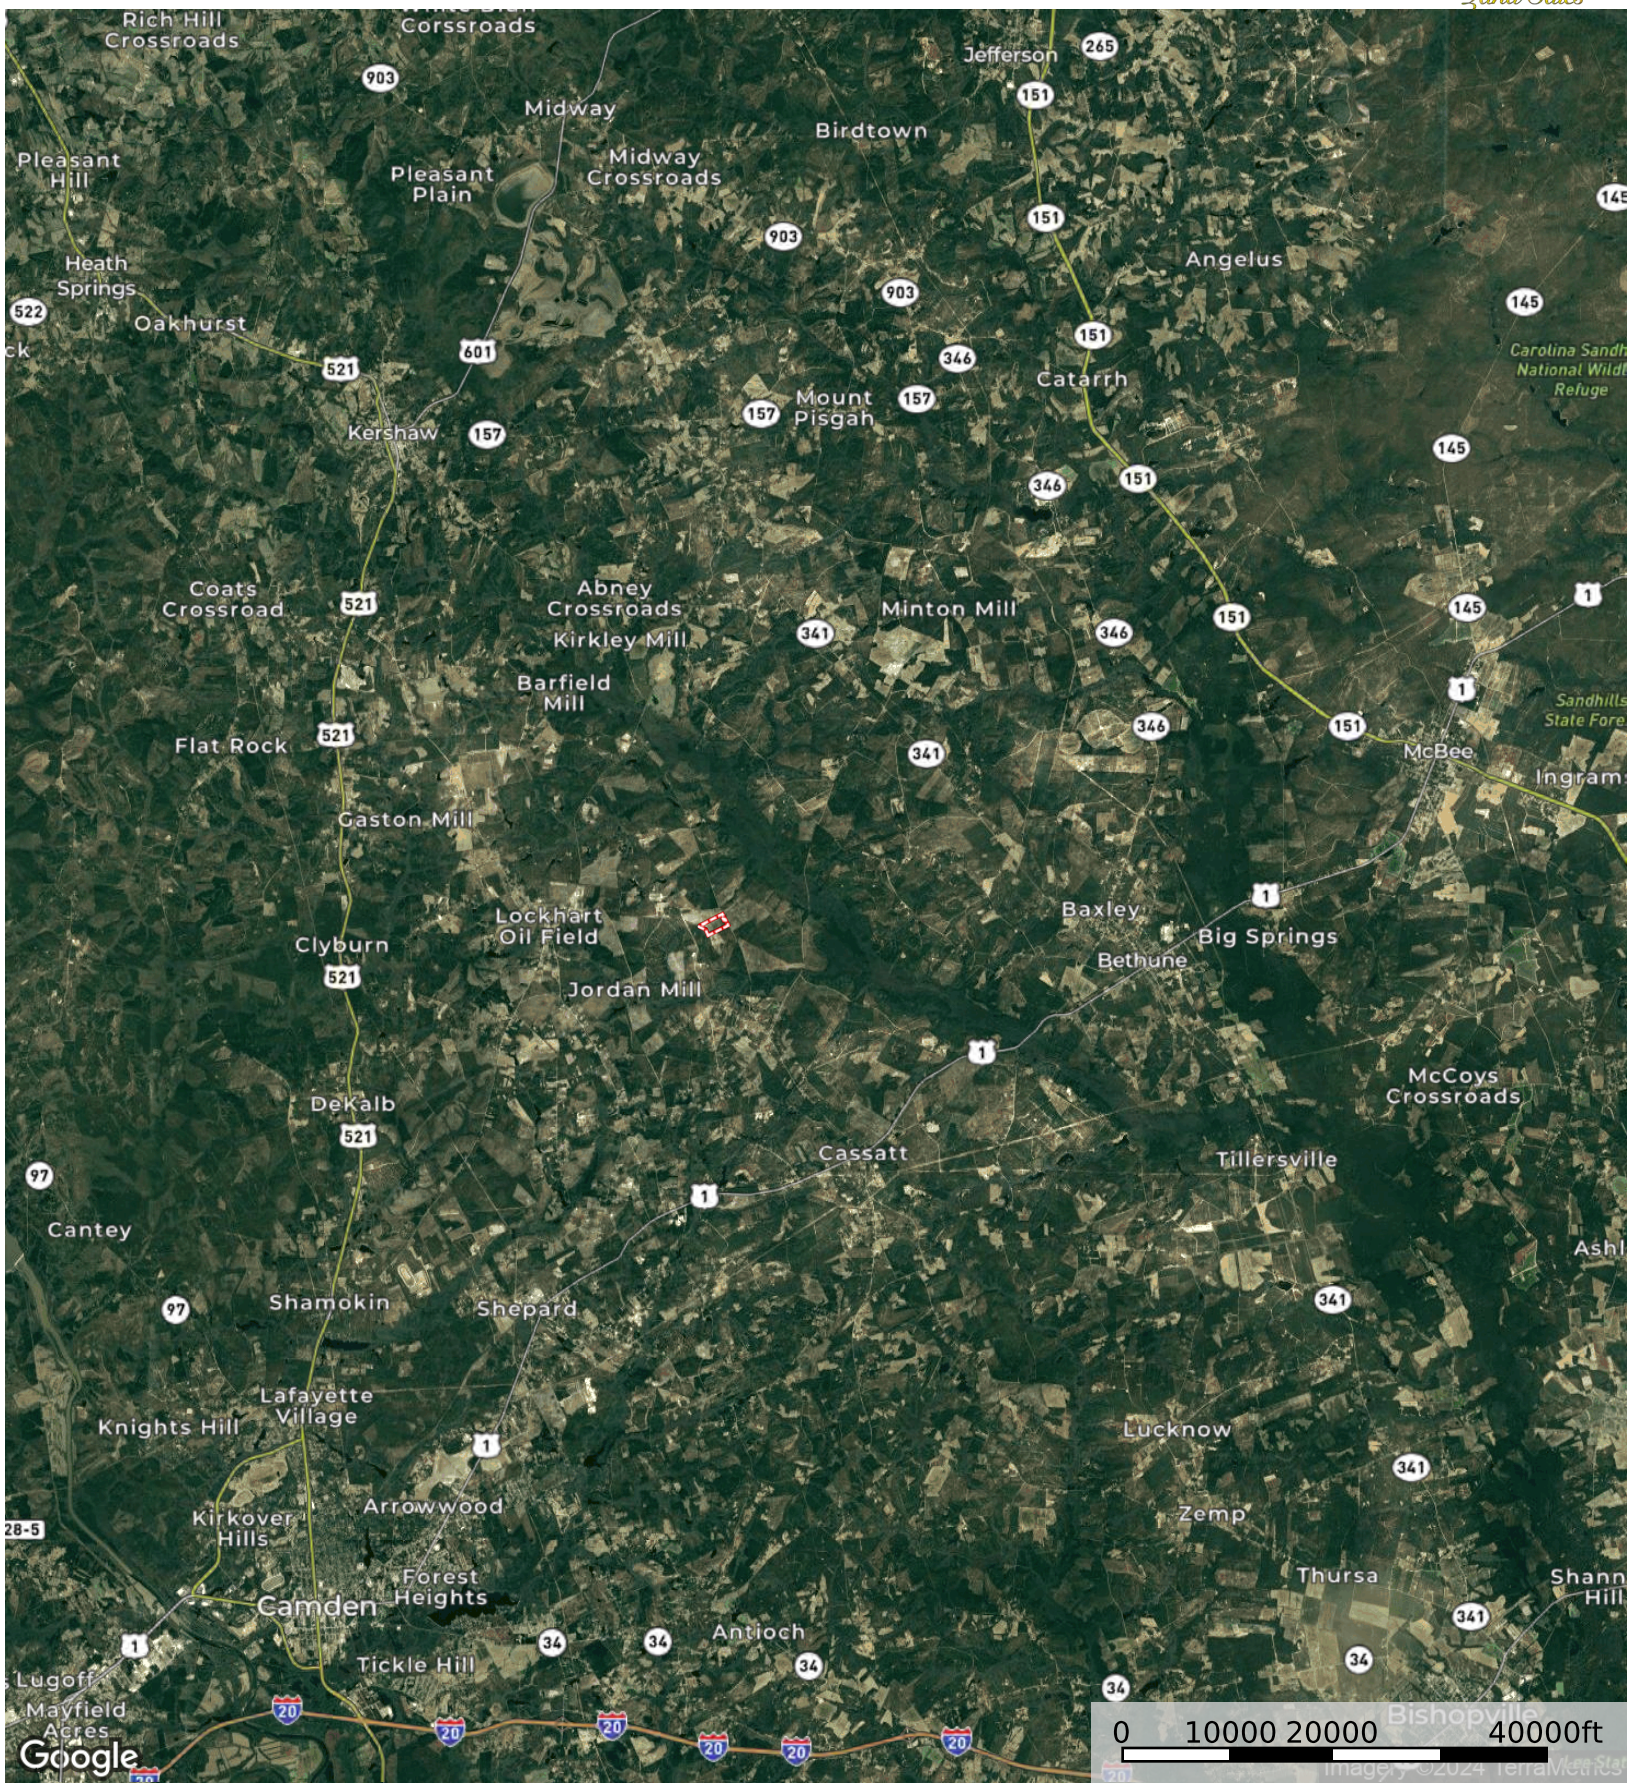

Lockhart Tract

Kershaw County, South Carolina, 58 AC +/-

Boundary

Google

Imagery ©2024 Airbus, CNES / Airbus, Landsat / Copernicus, Maxar Technologies

Boundary

Boundary

Lockhart Tract

Kershaw County, SC +/- 58 acres

Legend

Stand

-  2017 Planted Longleaf
8.7 Acres
-  2022 Planted Longleaf
50 Acres
-  Roads

0 0.06 0.13 0.25 Miles Esri, HERE