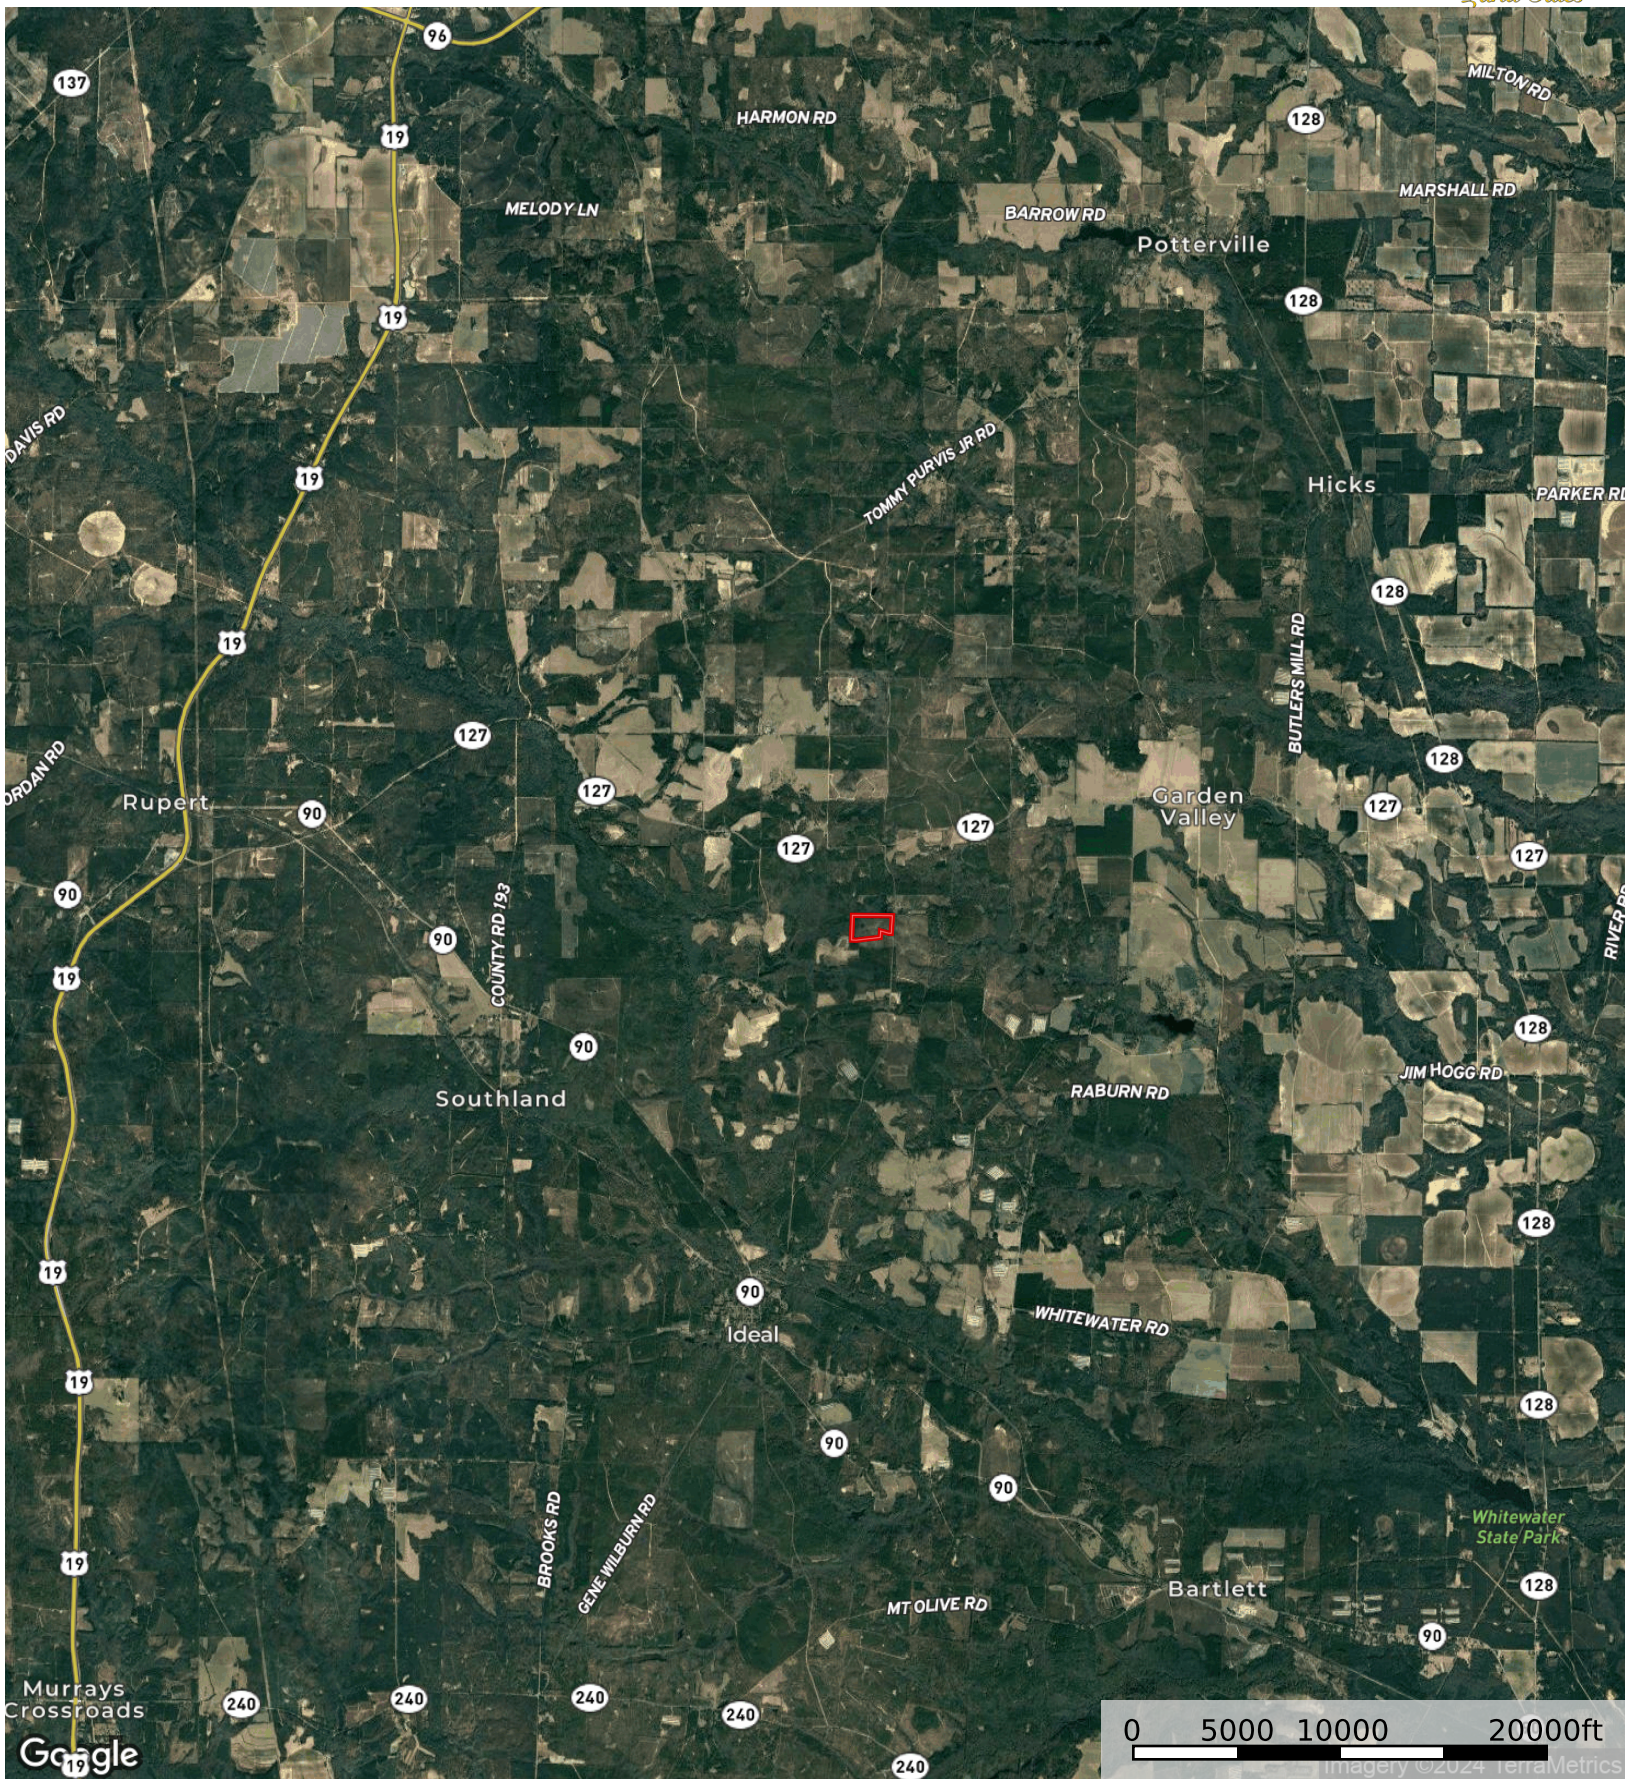

Garden Valley Tract

Macon County, Georgia, 46 AC +/-

Garden Valley Tract

Compass South Inc.

P: 8435386814

landsales@compasssouth.com

452 Upchurch Lane

The information contained herein was obtained from sources deemed to be reliable. Land id™ Services makes no warranties or guarantees as to the completeness or accuracy thereof.