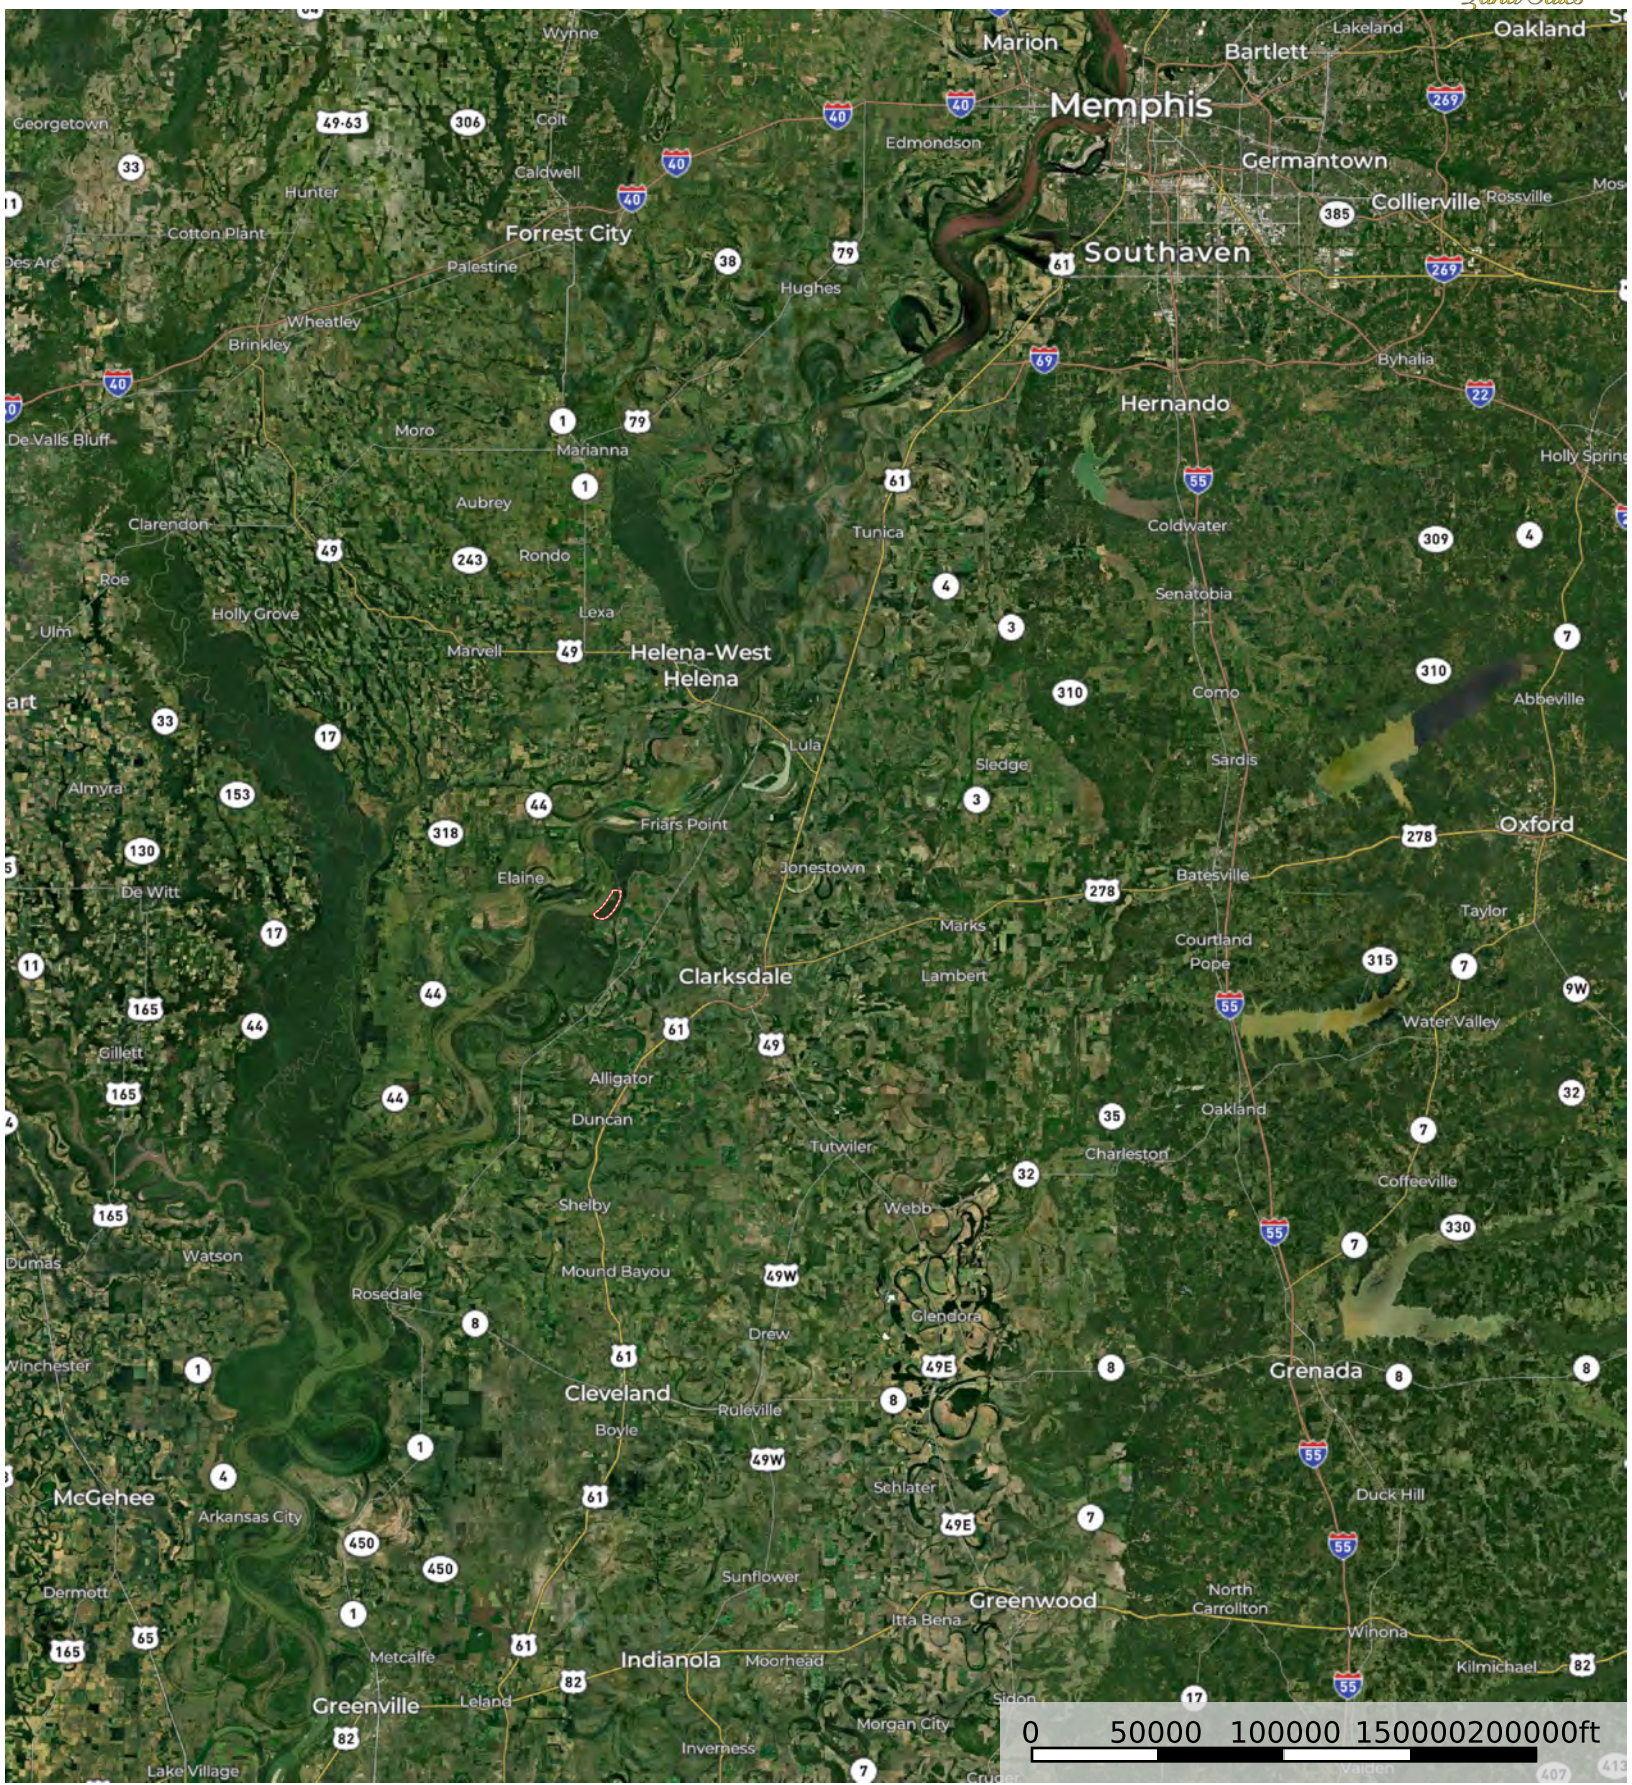

Island 63

Coahoma County, Mississippi, 1286 AC +/-

Boundary