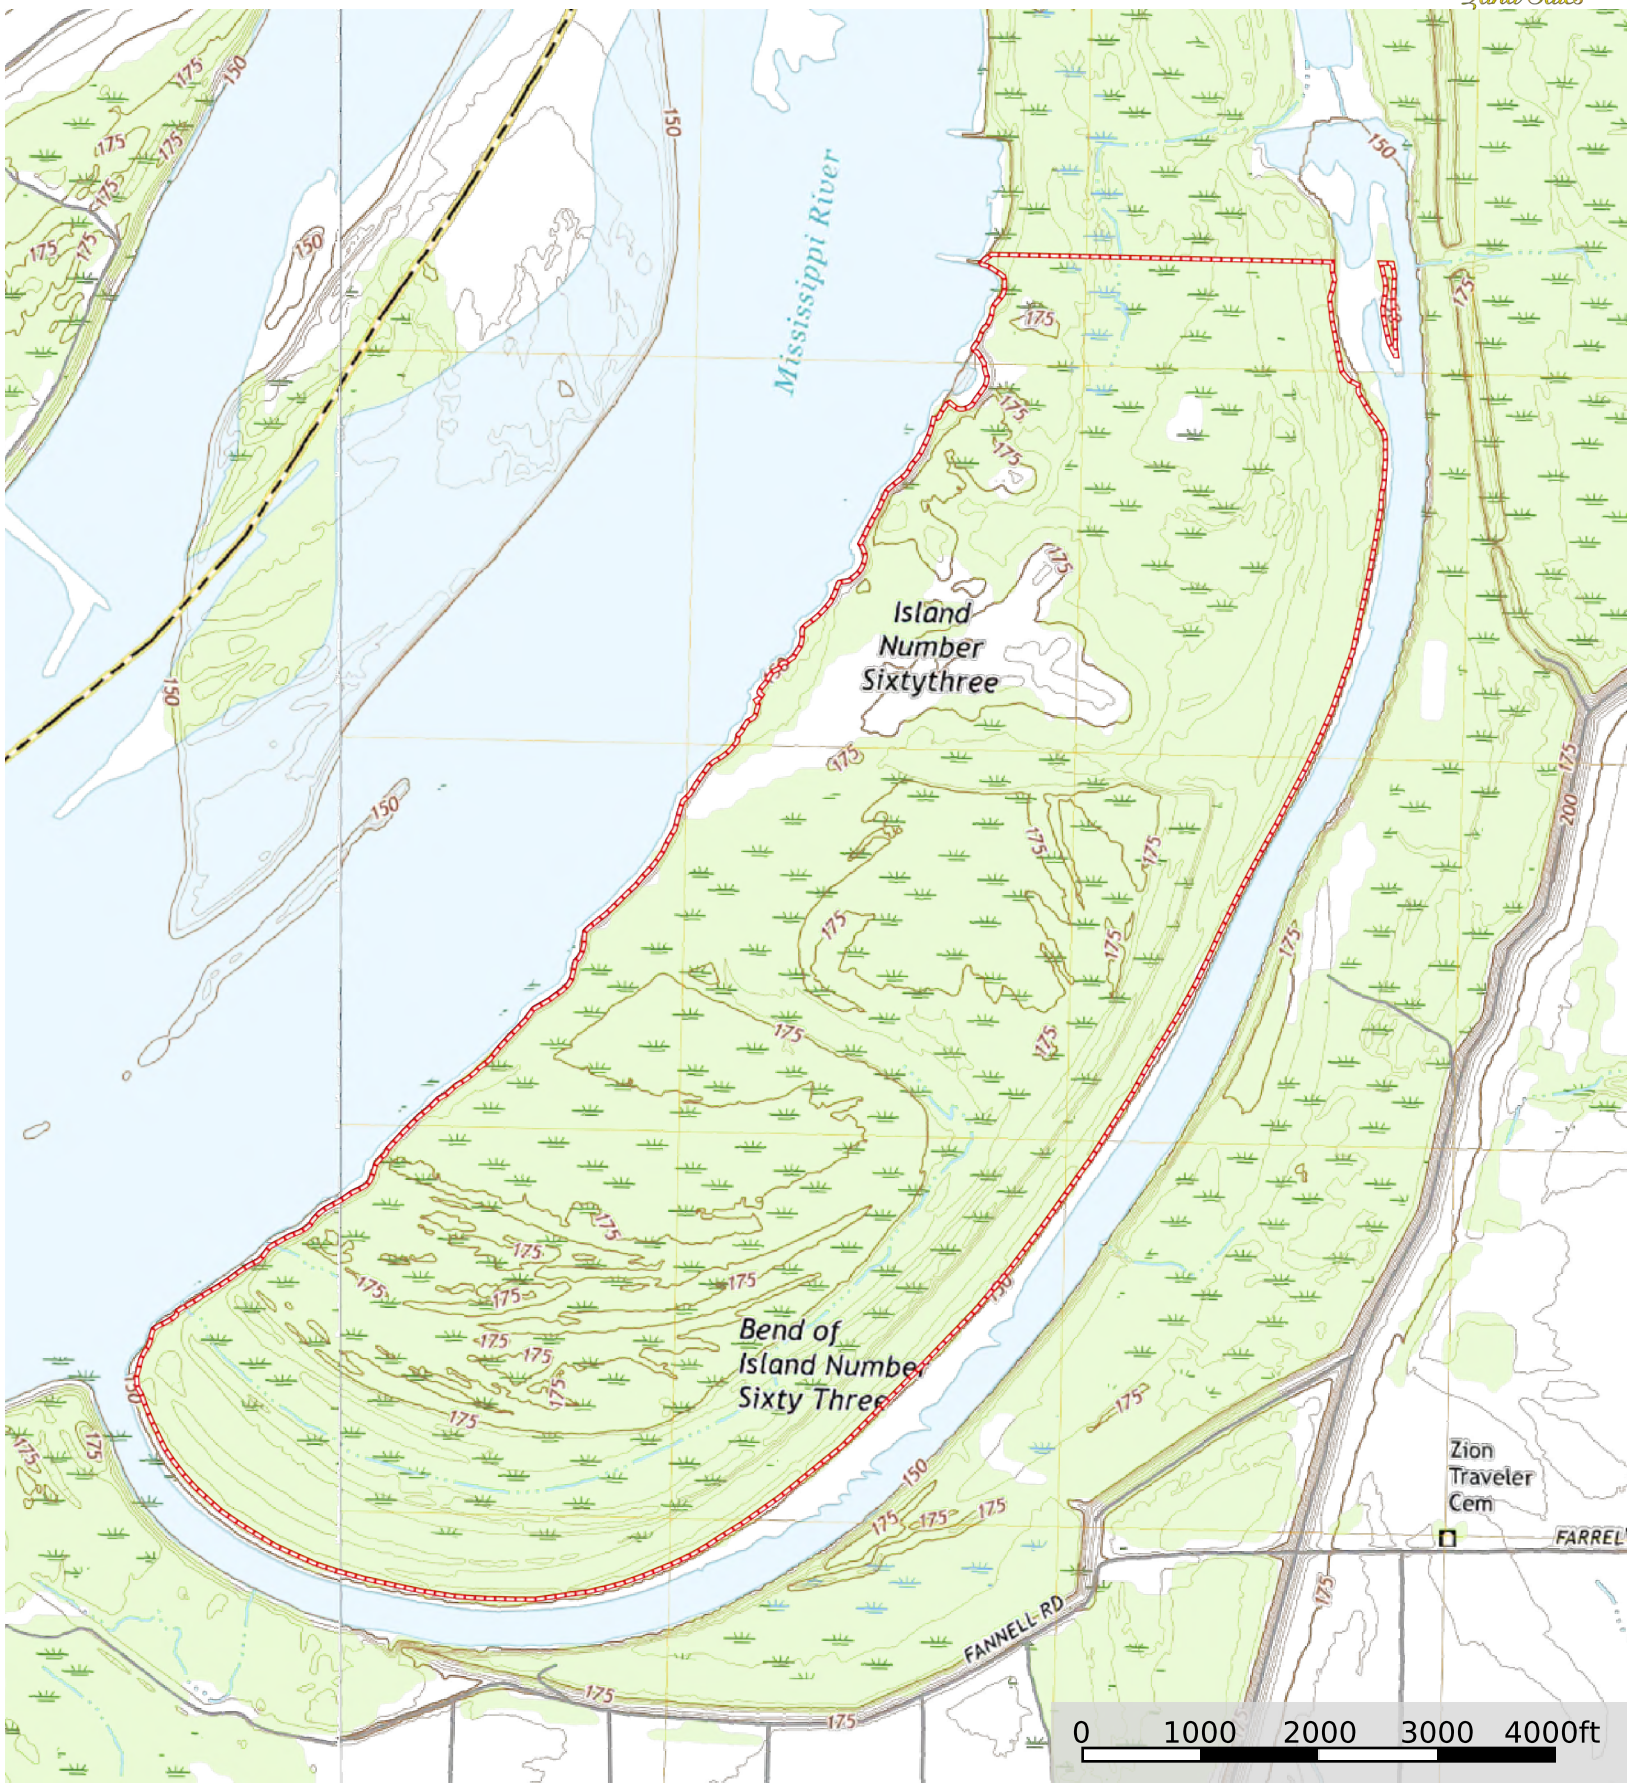

# Island 63

Coahoma County, Mississippi, 1286 AC +/-

Boundary

# Island 63

Coahoma County, Mississippi, 1286 AC +/-

 Boundary

Boundary