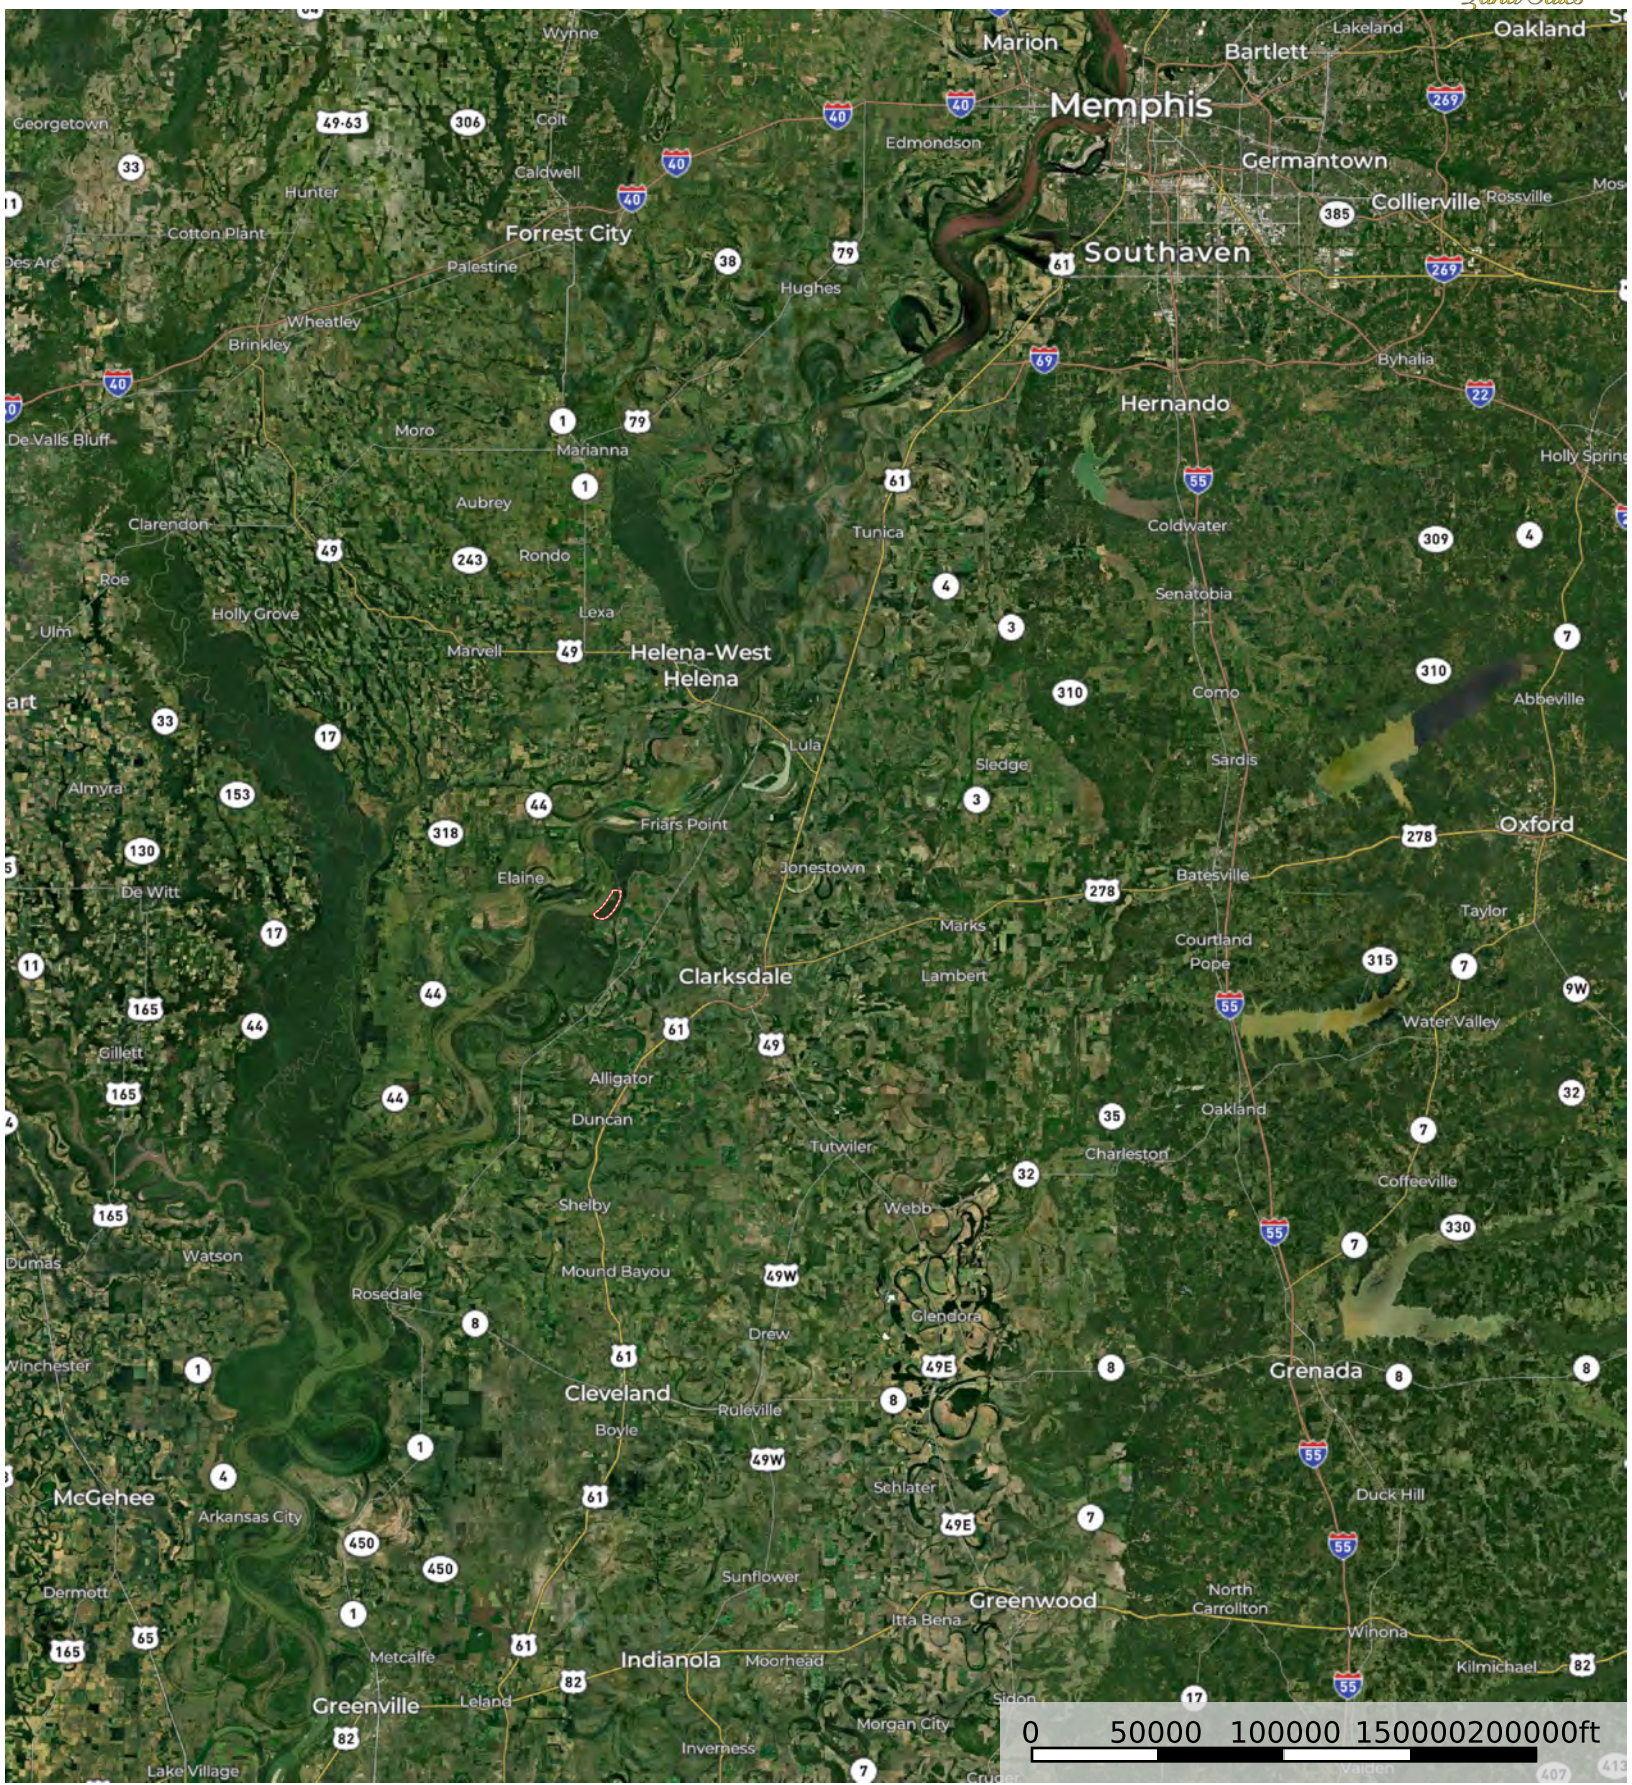

# Island 63

Coahoma County, Mississippi, 1286 AC +/-

Boundary

# Island 63

Coahoma County, Mississippi, 1286 AC +/-

 Boundary

Boundary