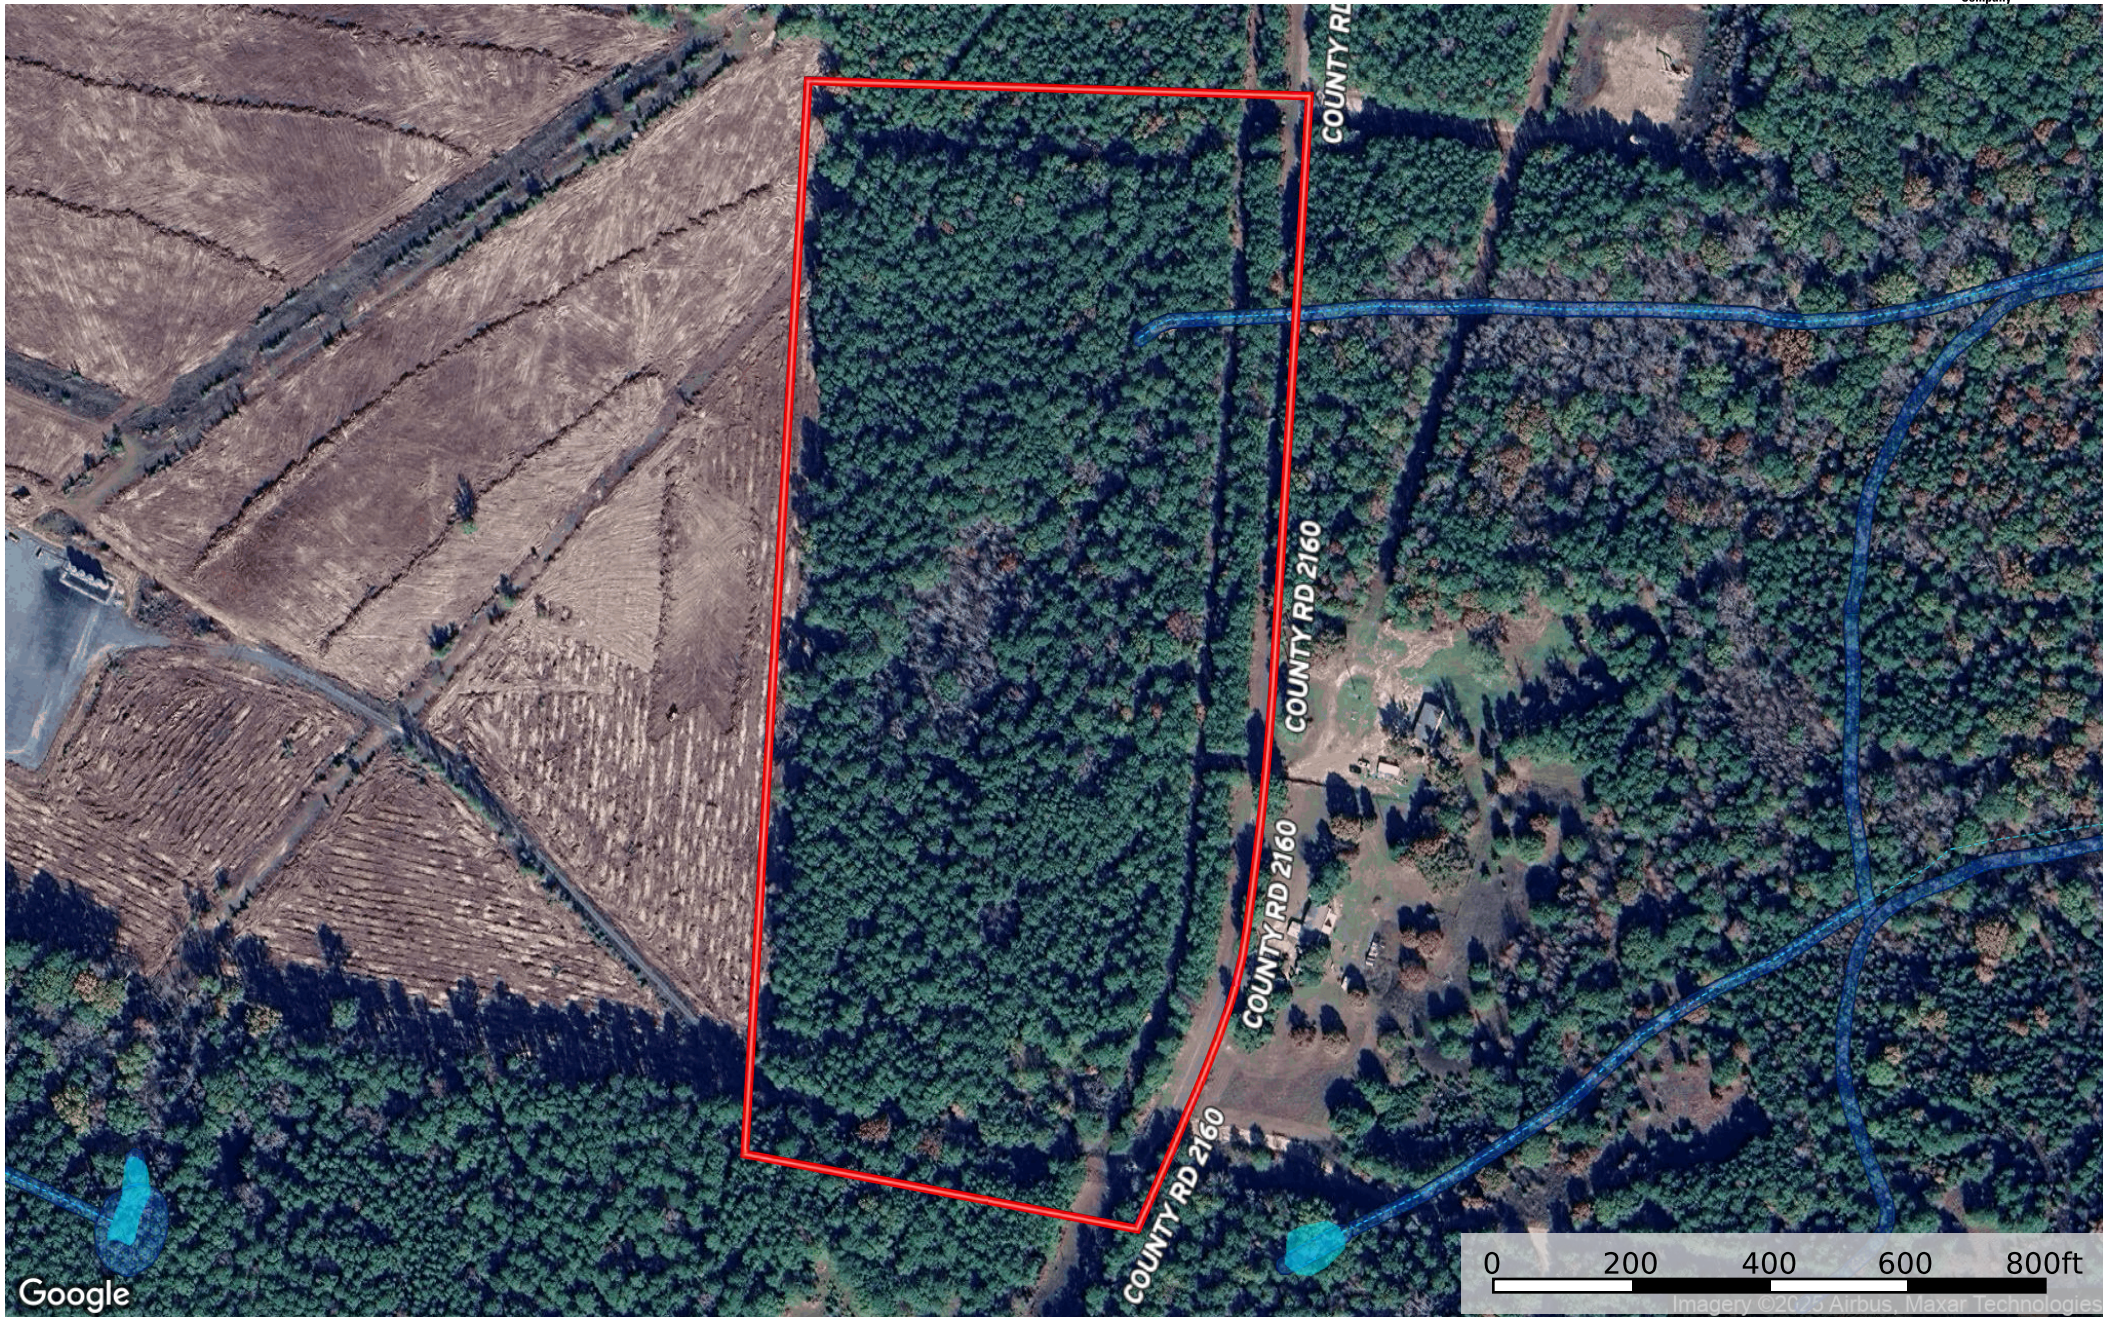

Land for Sale 27.327 ac Troup TX Tucker

Smith County, Texas, 27.327 AC +/-

Google

- Boundary
- Wetlands
- Riparian
- Stream, Intermittent
- River/Creek
- Water Body
- 100 Year Floodplain
- 500 Year Floodplain
- Floodway
- Special
- Unmapped/Not Included