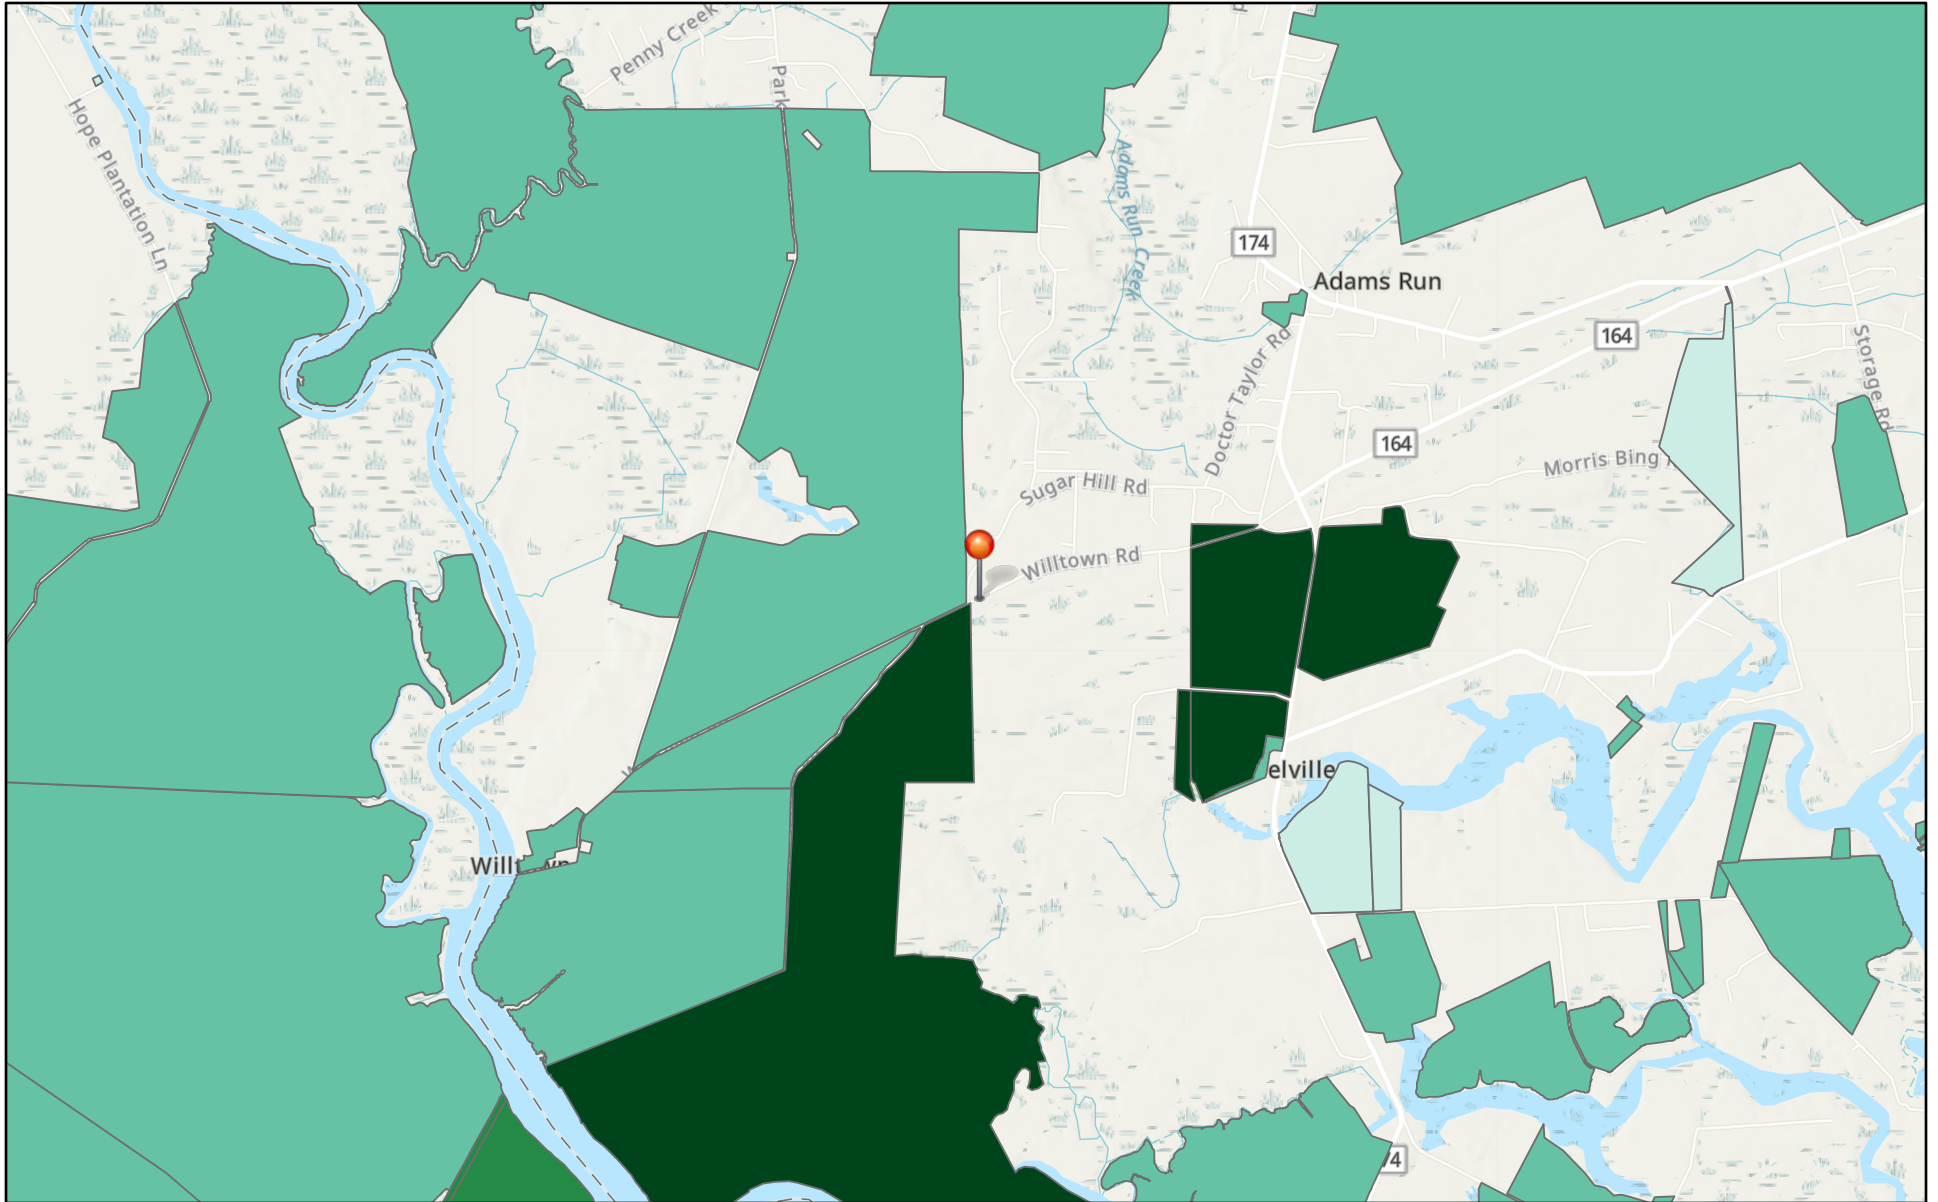

# Protected Lands Surrounding 10 Acres on Willtown Road

1/13/2025, 2:49:26 PM

Override 1

SC Conserved Lands - Public View

Private

State

Federal

Local Government

Esri, NASA, NGA, USGS, FEMA, Charleston County GIS, Esri, TomTom, Garmin, SafeGraph, GeoTechnologies, Inc, METI/NASA, USGS, EPA, NPS,

ArcGIS Web AppBuilder

Esri, NASA, NGA, USGS, FEMA | Charleston County GIS, Esri, TomTom, Garmin, SafeGraph, GeoTechnologies, Inc, METI/NASA, USGS, EPA, NPS, US Census Bureau, USDA, USFWS | Imagery collected in 2020 by Kucera International. Imagery is managed by