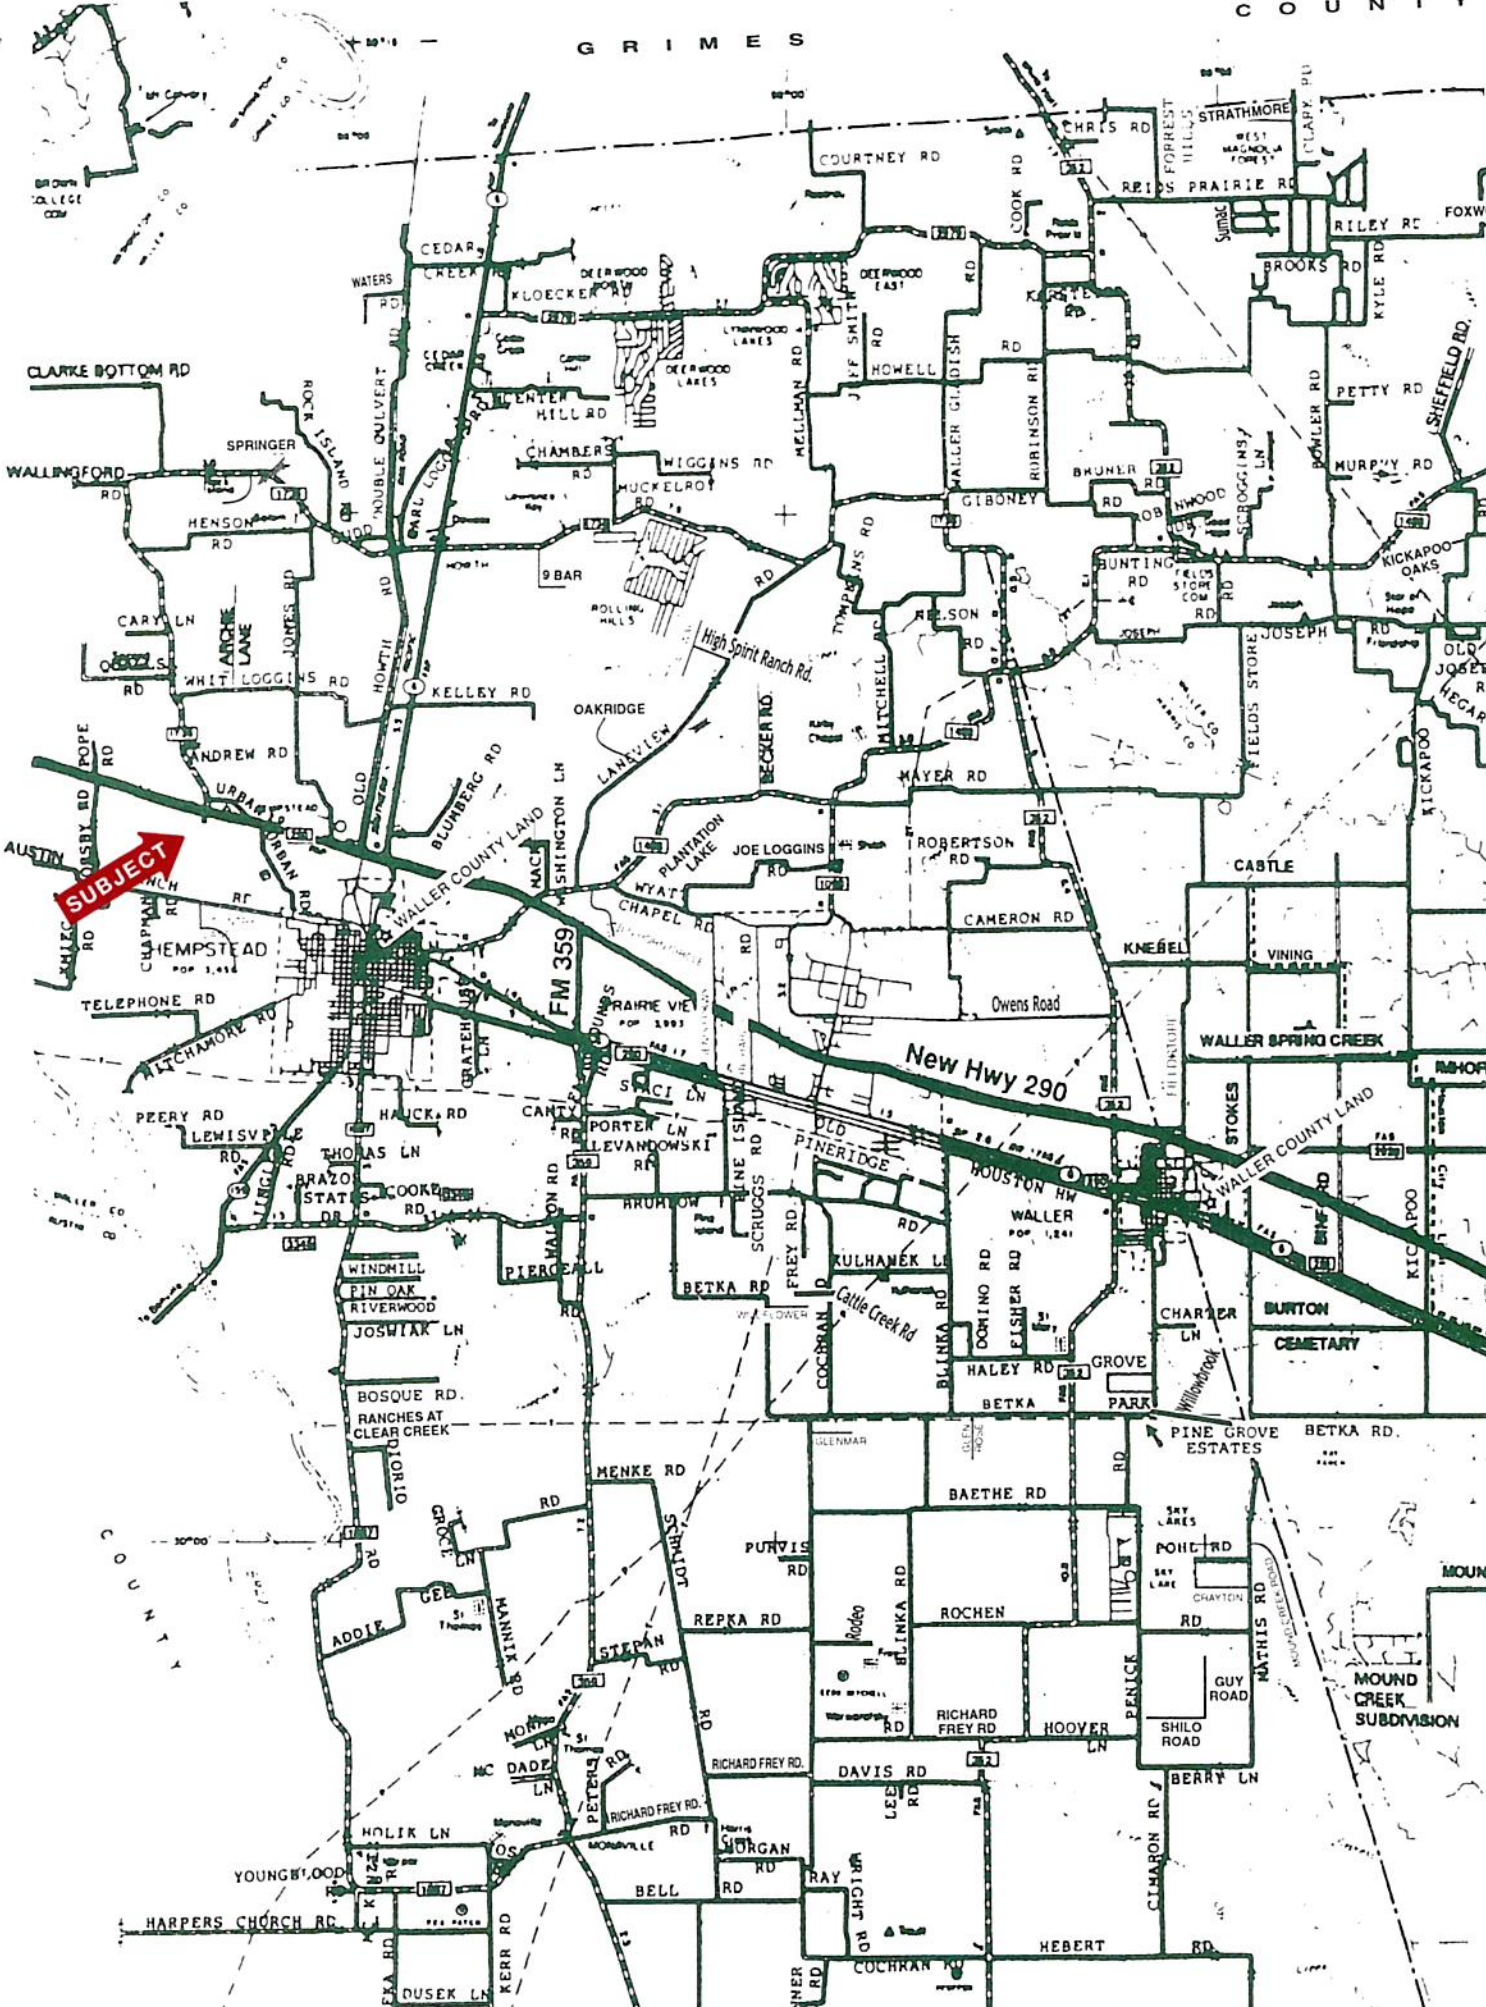

GRIMES

COUNTY

SUBJECT

FM 359

New Hwy 290

COUNTY

MOUND CREEK SUBDIVISION