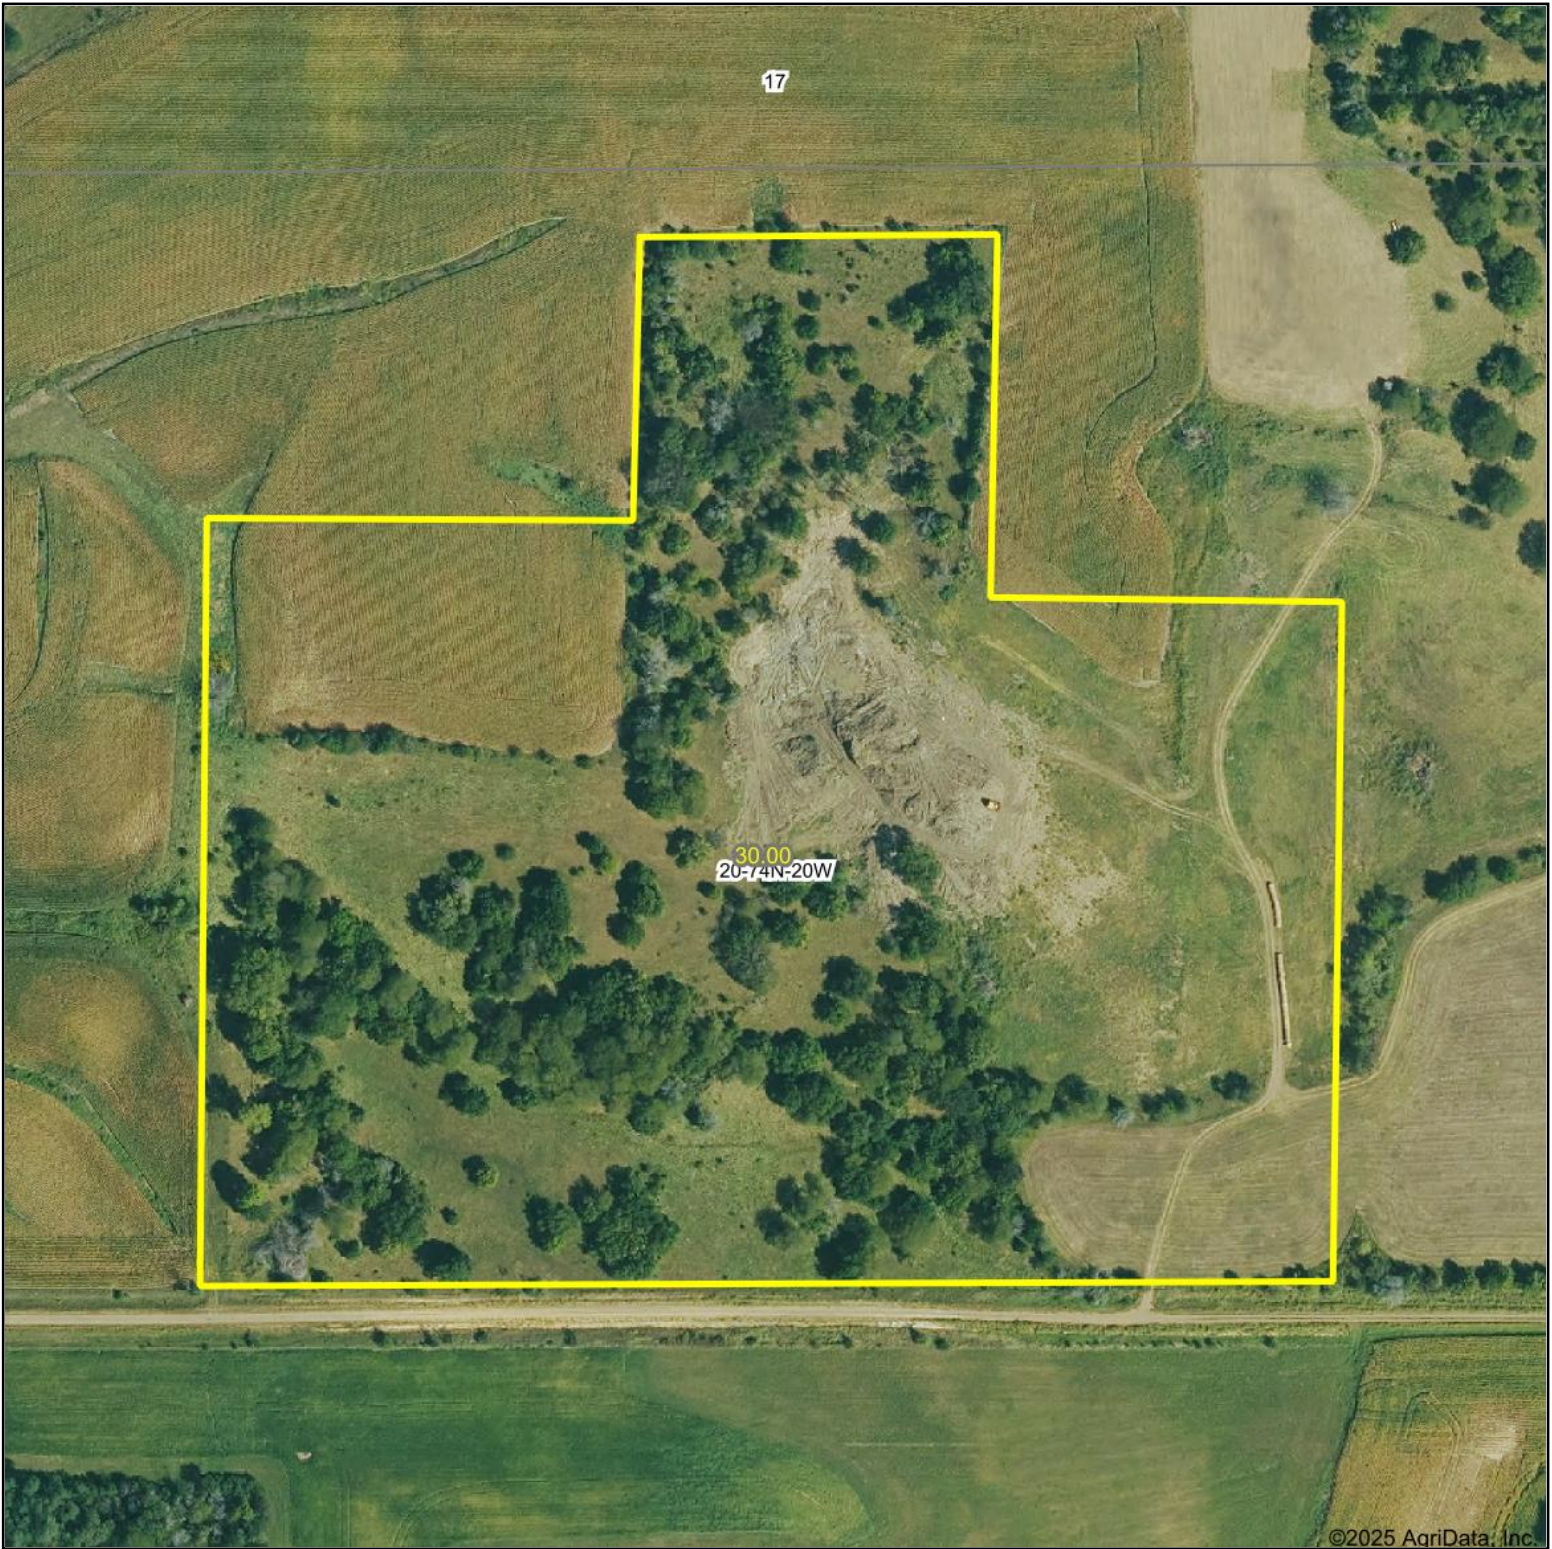

Aerial Map

Boundary Lines are Approximate

Hawkeye Farm Mgmt & Real Estate

Boundary Center: 41° 12' 9.73, -93° 10' 58.11

0ft 260ft 520ft

20-74N-20W
Marion County
Iowa

Maps Provided By:

© AgriData, Inc. 2023

www.AgriDataInc.com

1/13/2025