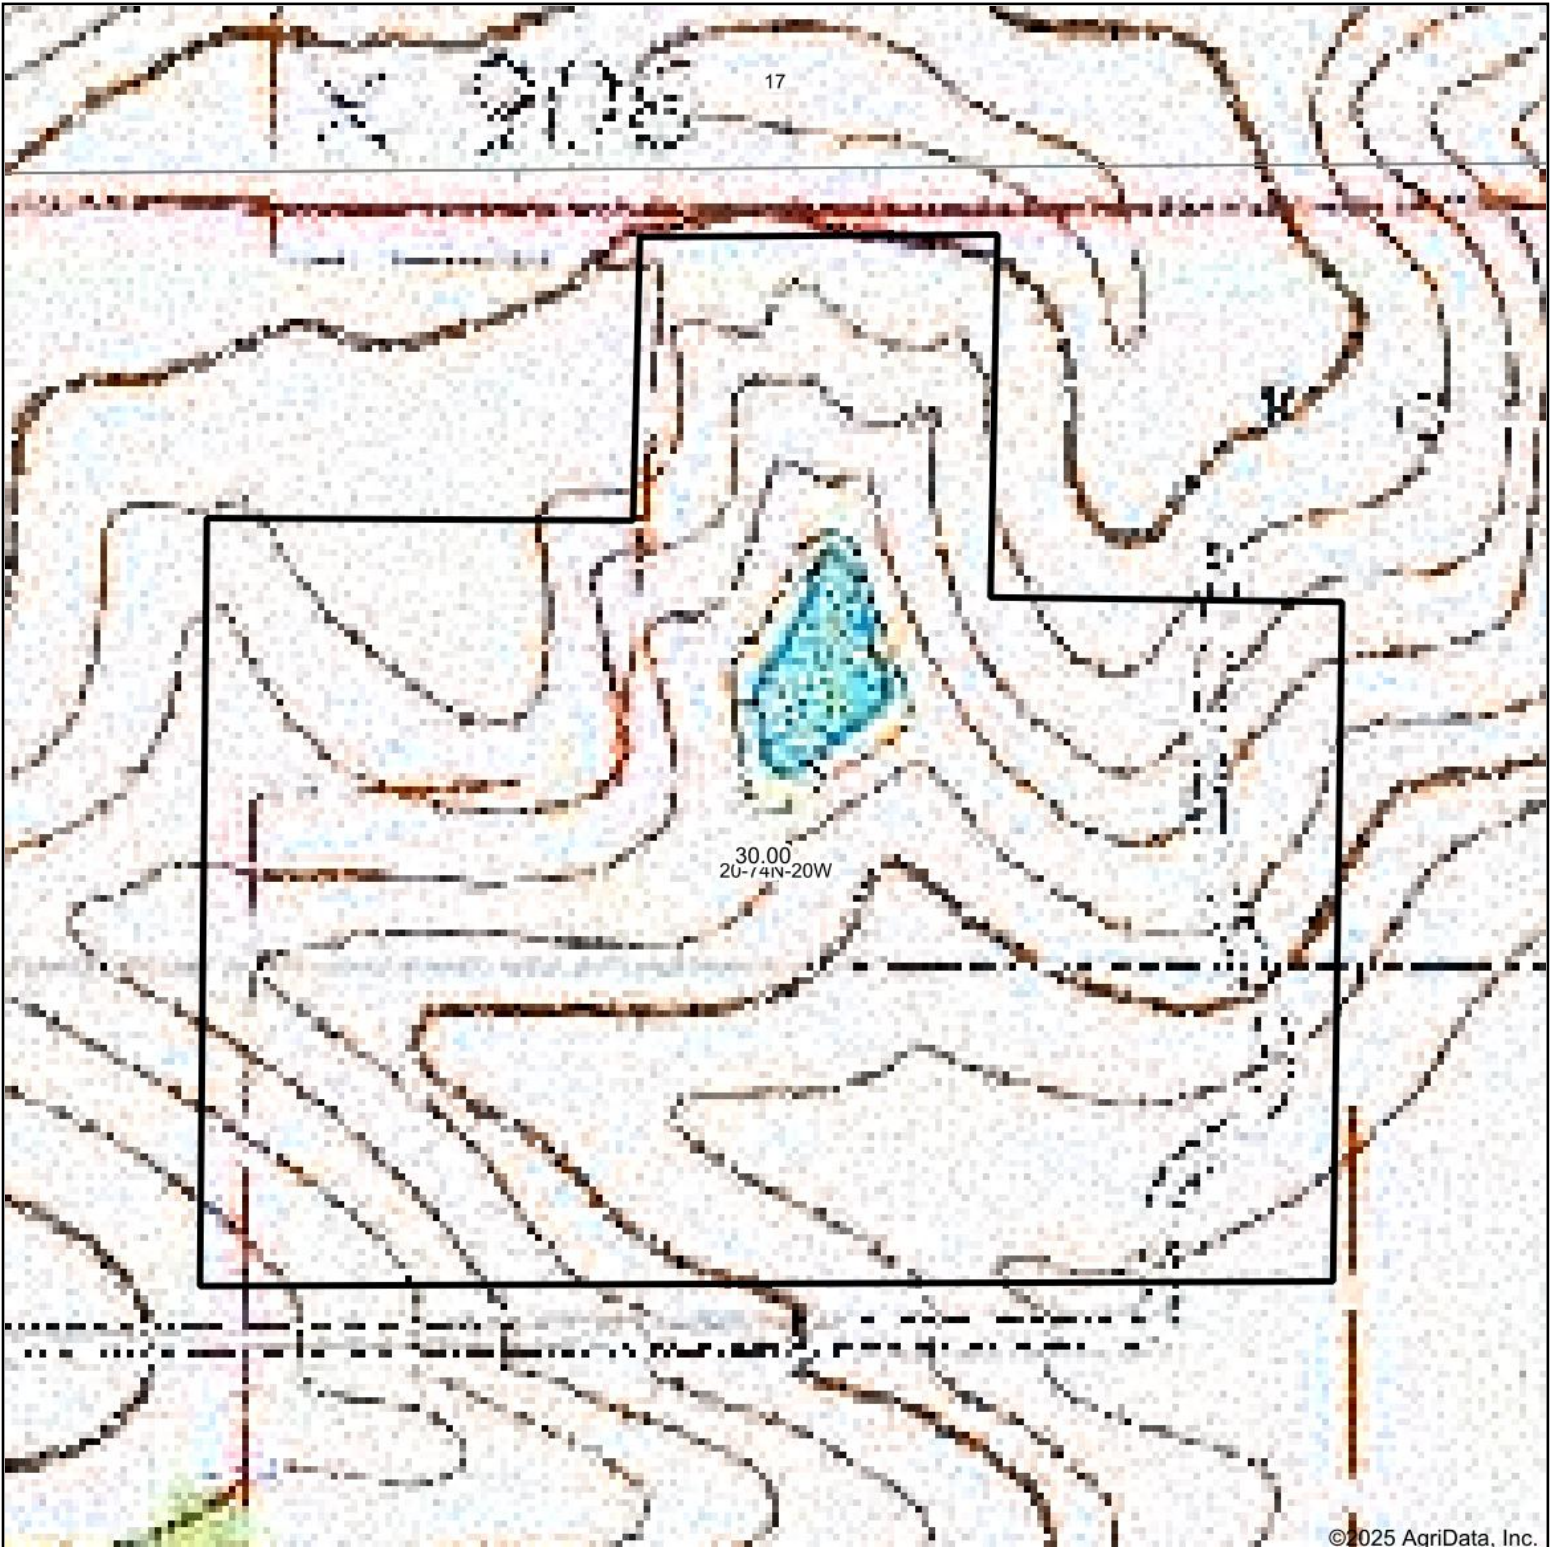

Topography Map

Boundary Lines are Approximate

©2025 AgriData, Inc.

Hawkeye Farm Mgmt & Real Estate

Map Center: 41° 12' 9.55, -93° 10' 58.06

20-74N-20W
Marion County
Iowa

1/13/2025

Maps Provided By:

© AgriData, Inc. 2023

www.AgriDataInc.com