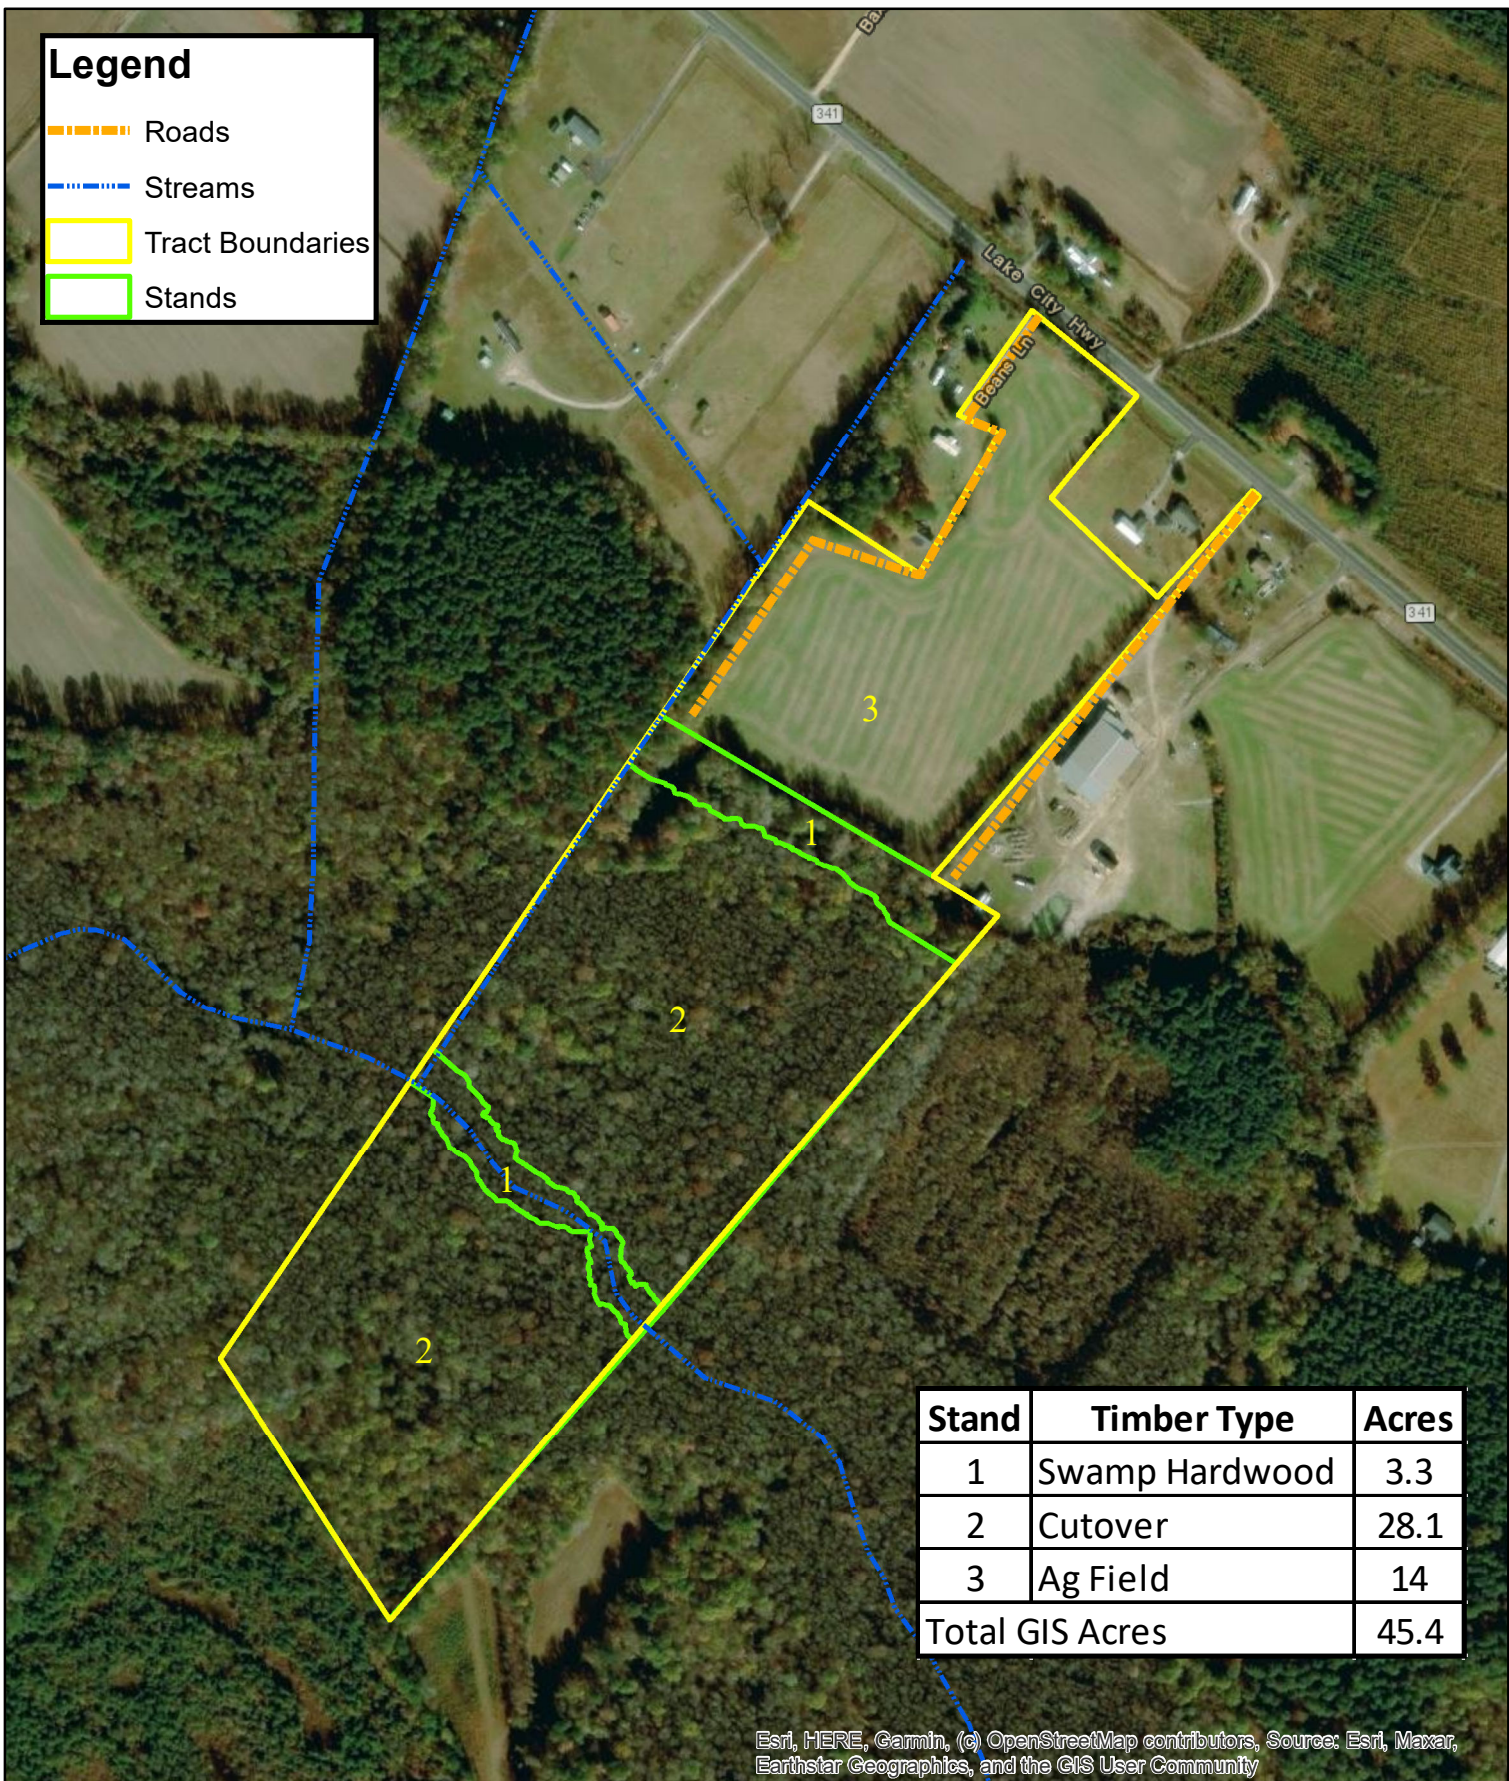

# Legend

-  Roads
-  Streams
-  Tract Boundaries
-  Stands

Stand	Timber Type	Acres
1	Swamp Hardwood	3.3
2	Cutover	28.1
3	Ag Field	14
Total GIS Acres		45.4

Esri, HERE, Garmin, (c) OpenStreetMap contributors, Source: Esri, Maxar, Earthstar Geographics, and the GIS User Community

Owner's agents make no claims as to the accuracy of this map.

Lake Swamp Farms  
 Aerial Photography  
 Florence County, SC  
 45.4± GIS Acres  
 TMS: 00388-05-017  
 January 2025