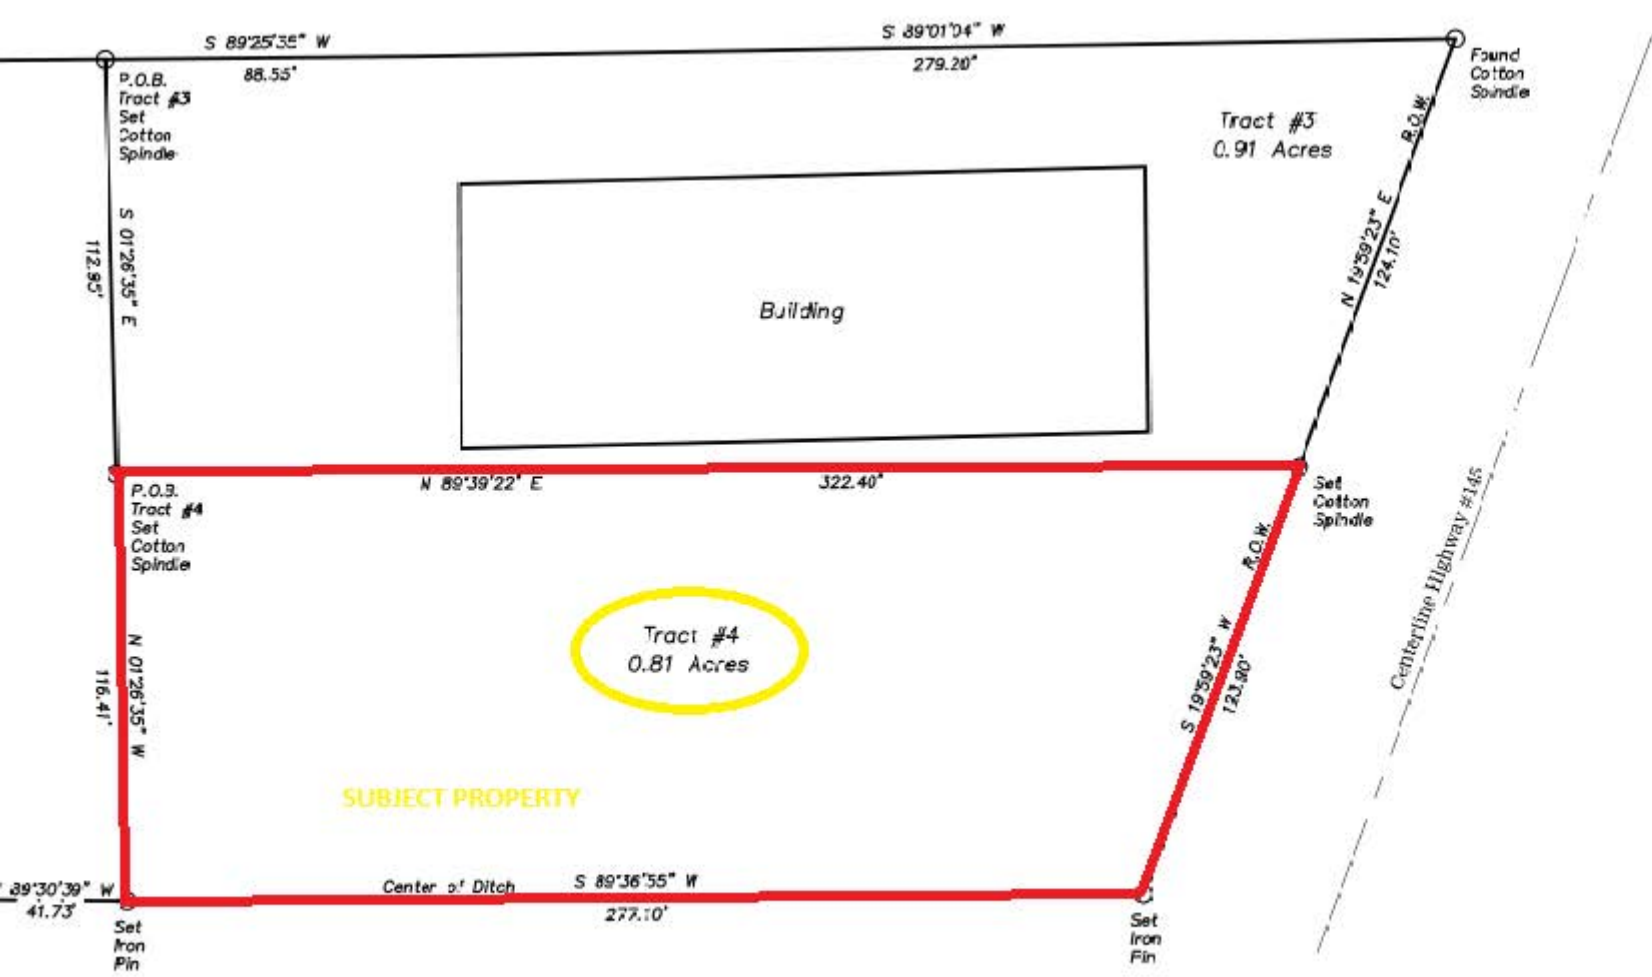

FMBank

Legend

Lot (land only) +/- 0.81 ac.

LOT (land only)
+/- 1 acre
Asking \$129,500

Physicians URGENT CARE

All information on this map is deemed accurate, but IS NOT guaranteed by Broker or Seller

Esri, HERE, Garmin, (c) OpenStreetMap contributors, and the GIS User Community Earthstar Geographics, and the GIS User Community

+/- 0.81 ACRE

DAVIDSON DR

N 2ND ST

N COLLEGE ST

N COLLEGE ST

S EGERTON ST

0 100 200 300 400ft

 Boundary