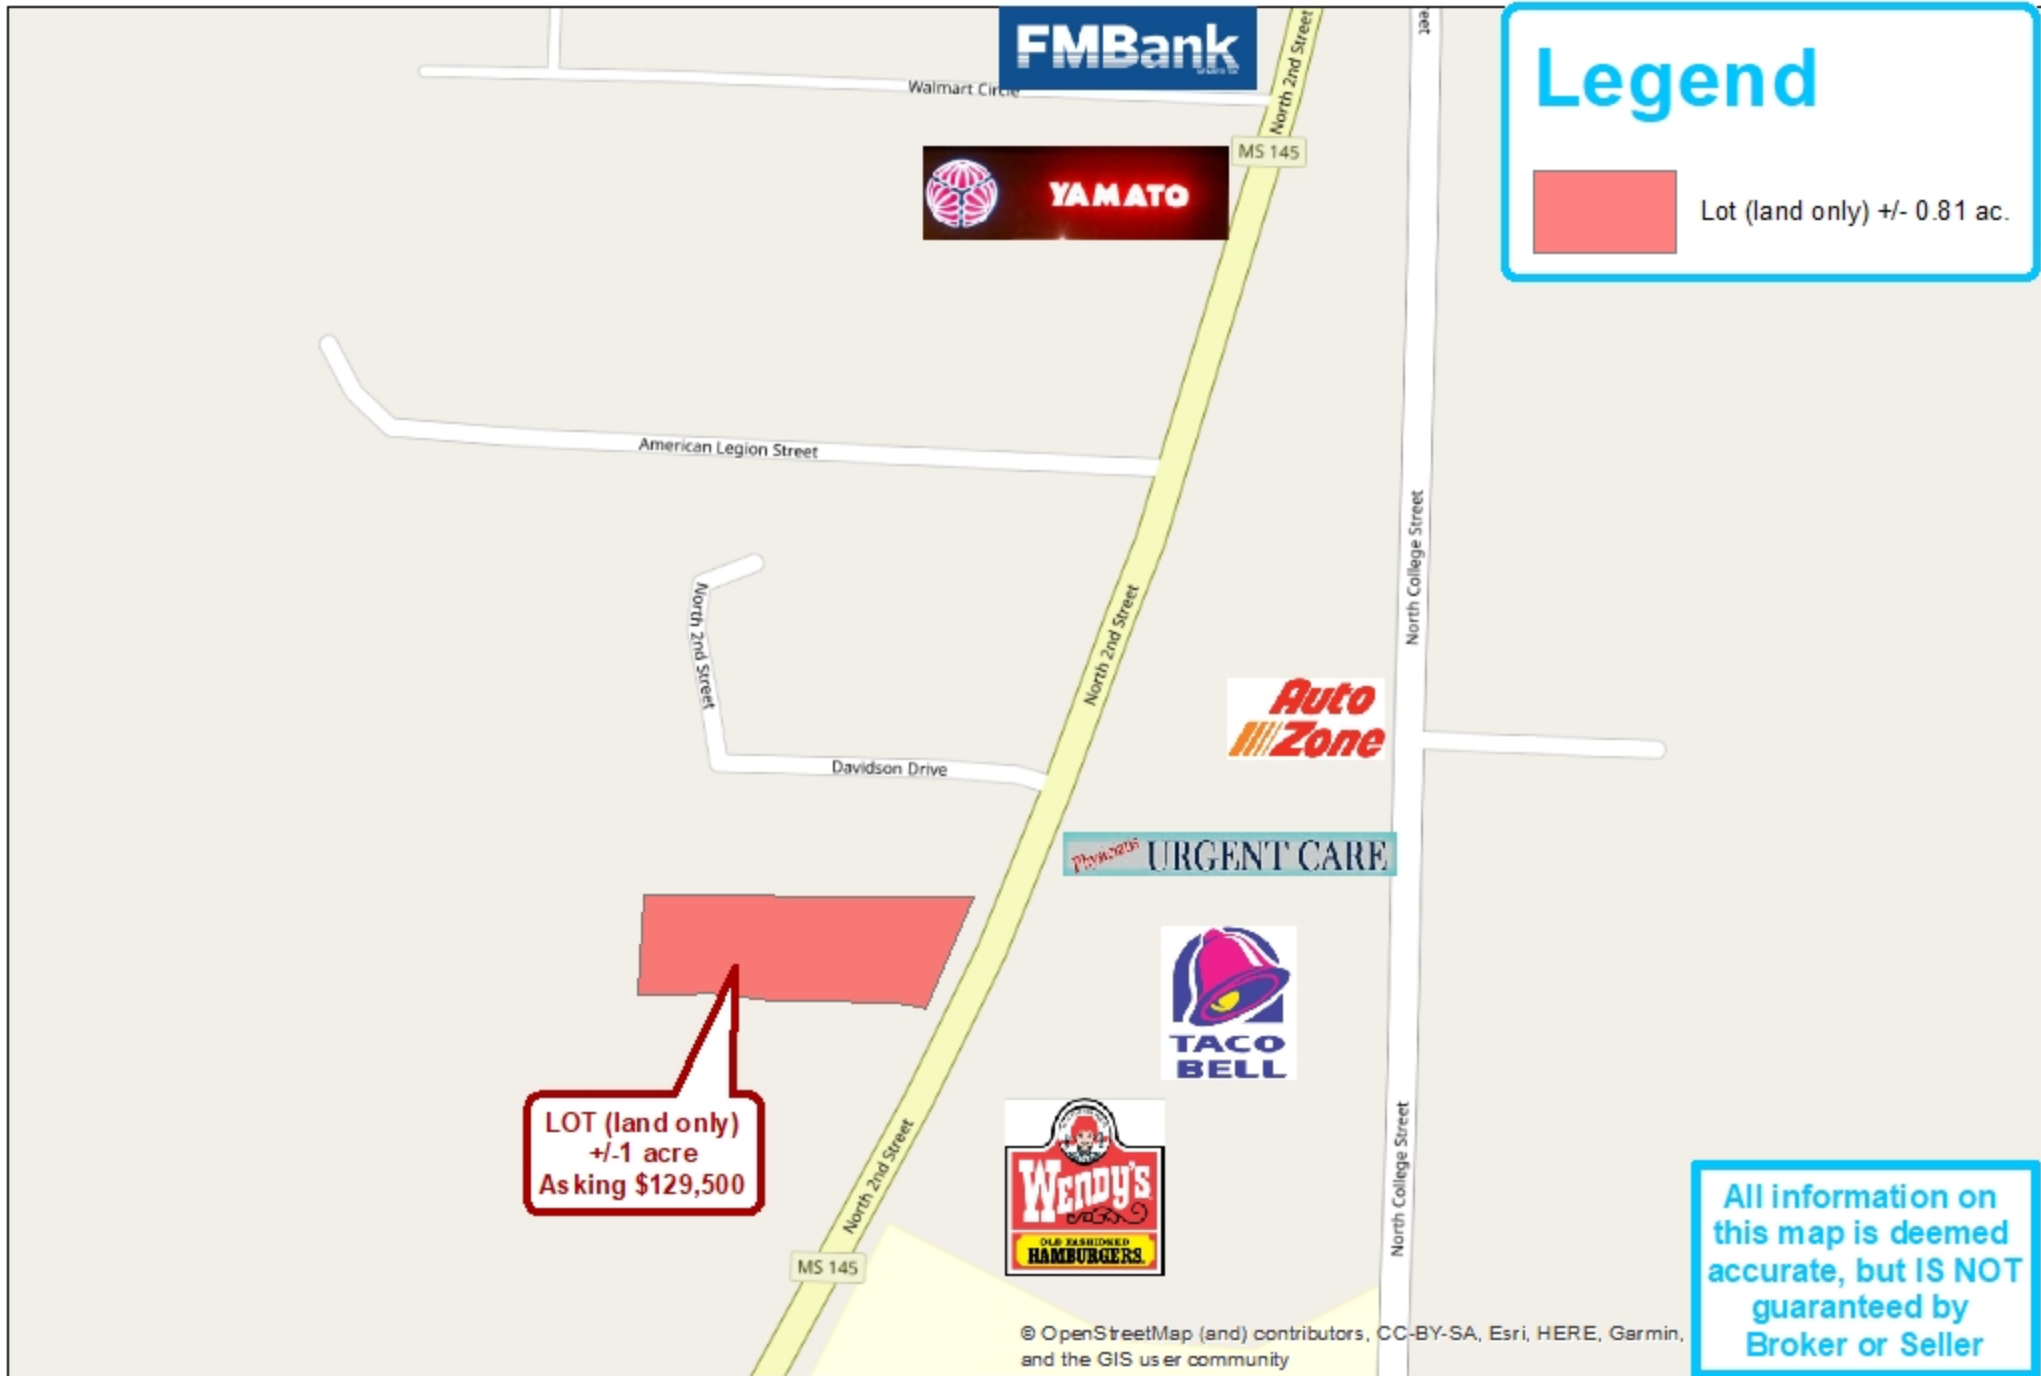

FMBank

Legend

Lot (land only) +/- 0.81 ac.

LOT (land only)
+/- 1 acre
Asking \$129,500

Physicians URGENT CARE

All information on this map is deemed accurate, but IS NOT guaranteed by Broker or Seller

Esri, HERE, Garmin, (c) OpenStreetMap contributors, and the GIS User Community Earthstar Geographics, and the GIS User Community

+/- 0.81 ACRE

DAVIDSON DR

N 2ND ST

N COLLEGE ST

N COLLEGE ST

S EGERTON ST

0 100 200 300 400ft

 Boundary