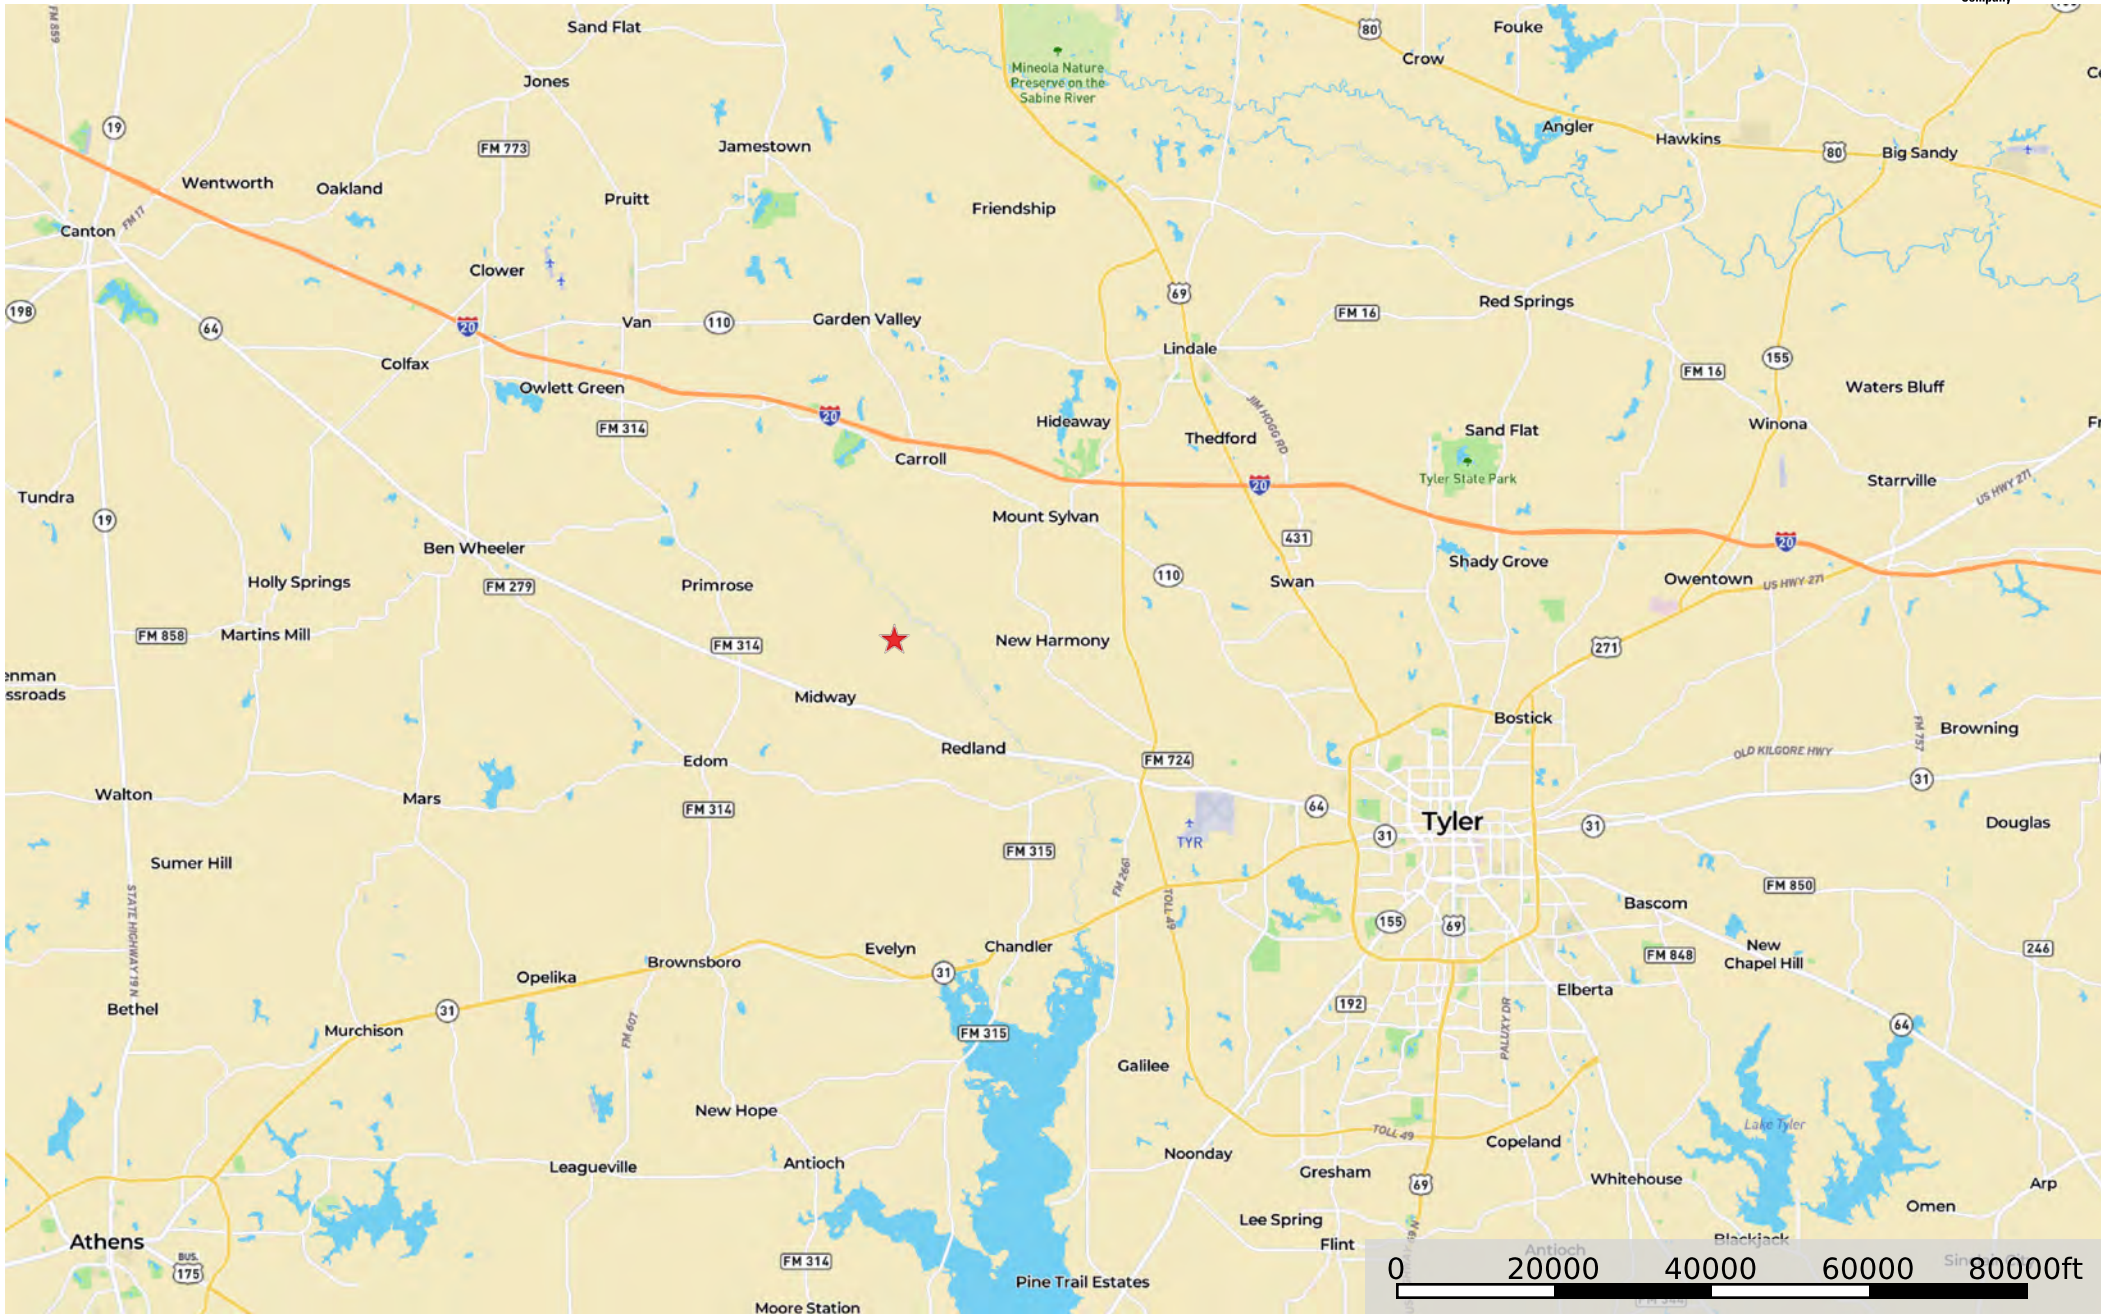

Land for Sale Ben Wheeler TX 83.241 acres

Van Zandt County, Texas, 83.241 AC +/-

★ Star 1