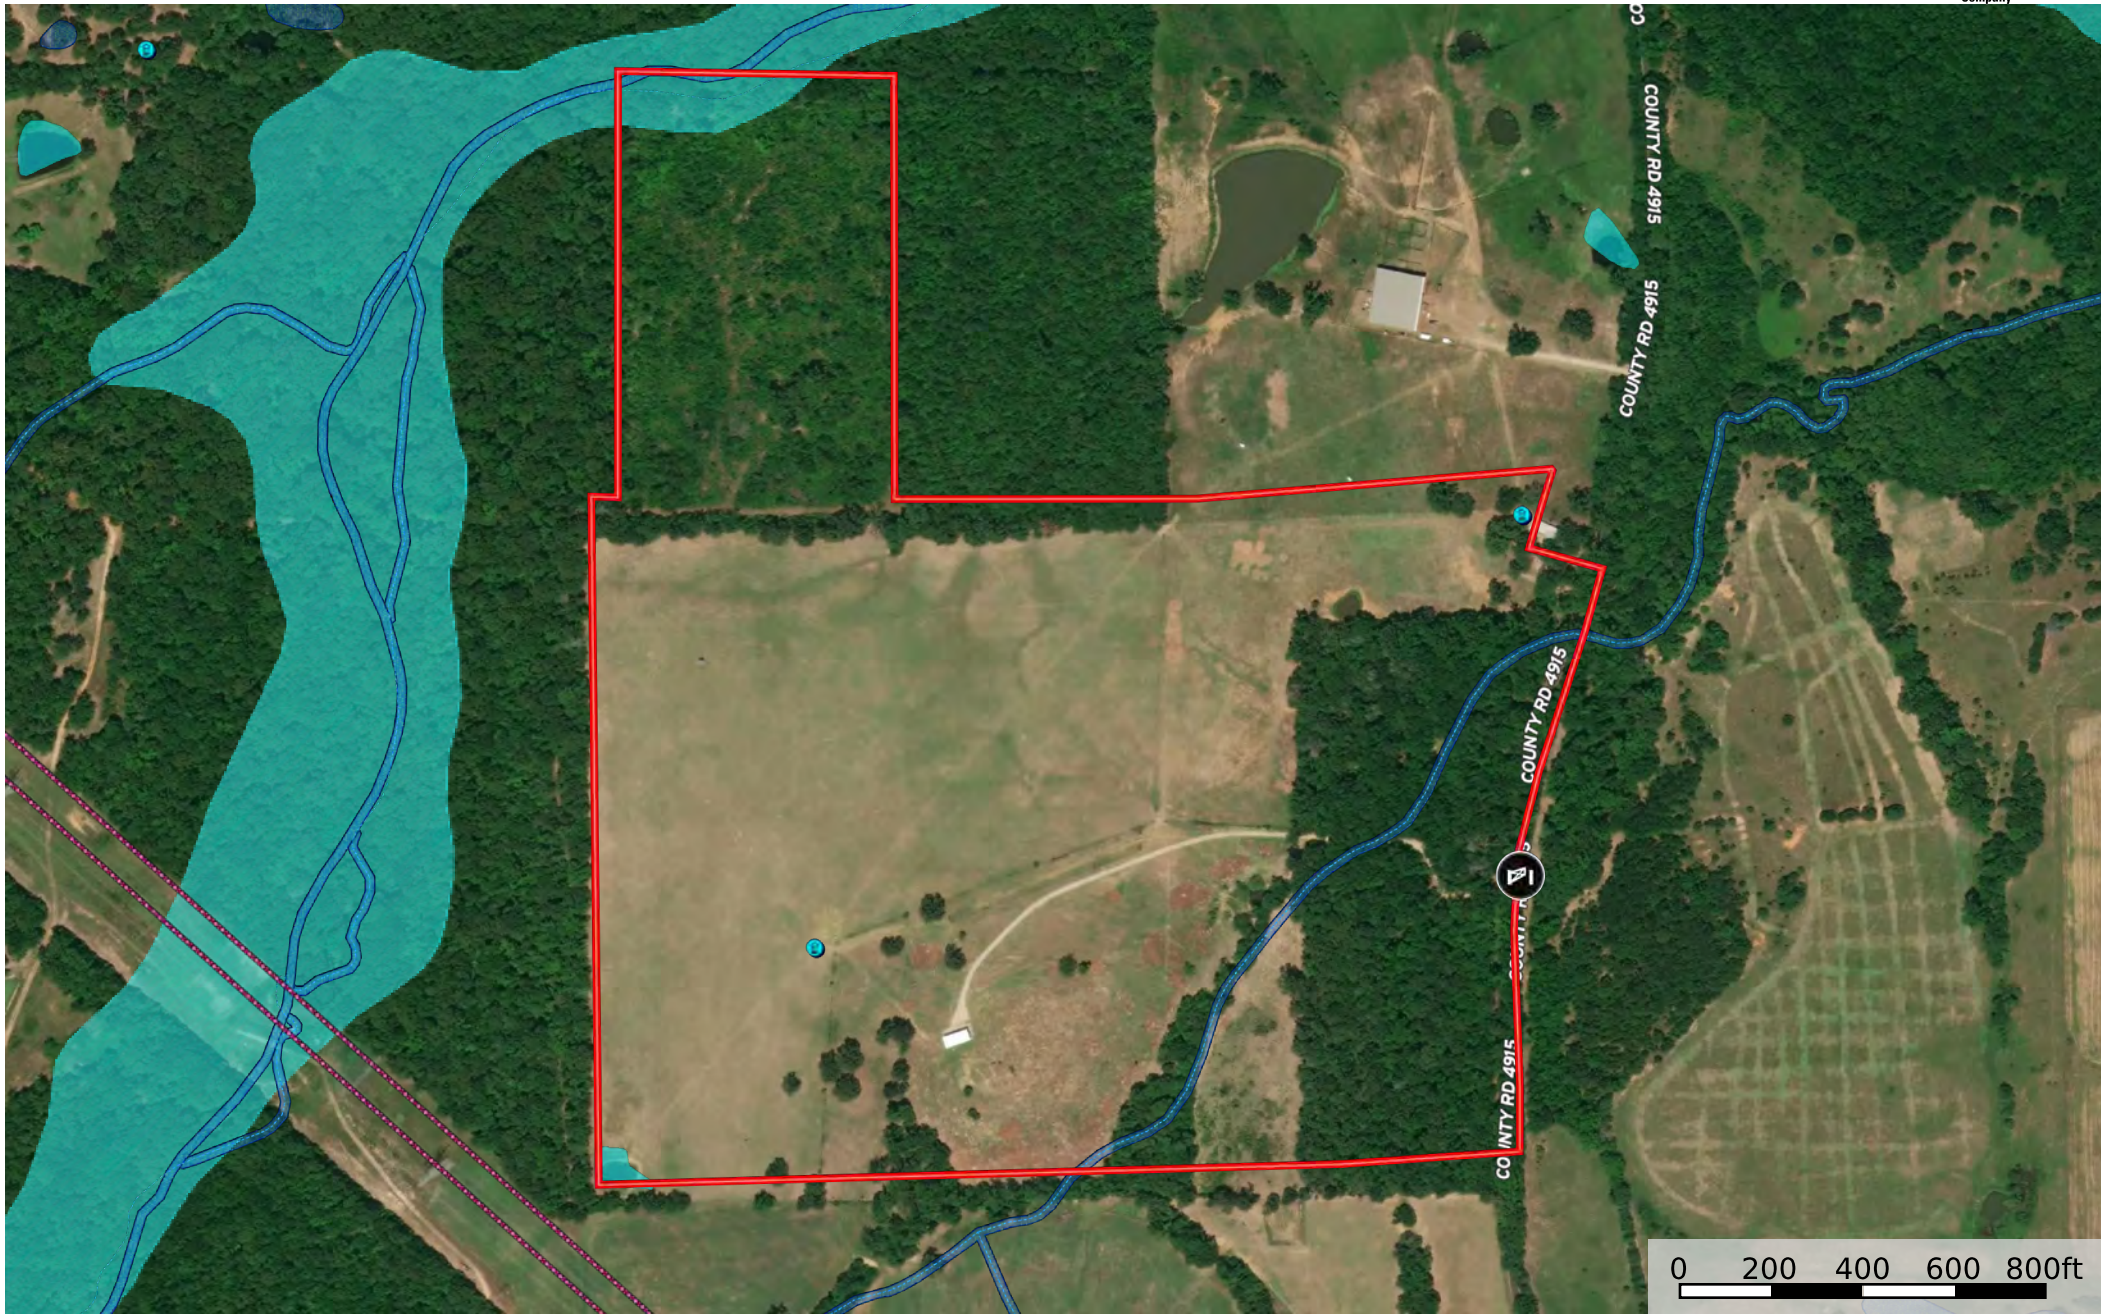

**Land for Sale Ben Wheeler TX 83.241 acres**  
 Van Zandt County, Texas, 83.241 AC +/-

Gate	Boundary	100 Year Floodplain	500 Year Floodplain	Floodway	Special	Unmapped/Not Included	Wetlands	Riparian	Stream, Intermittent	River/Creek	Water Body	Water Wells	Voltage Unavailable
Voltage 0 - 99 KV	Voltage 100 - 161 KV	Voltage 220 - 287 KV	Voltage 345 KV	Voltage 500 KV	Voltage 735 KV+	Crude Oil	Natural Gas	Other					