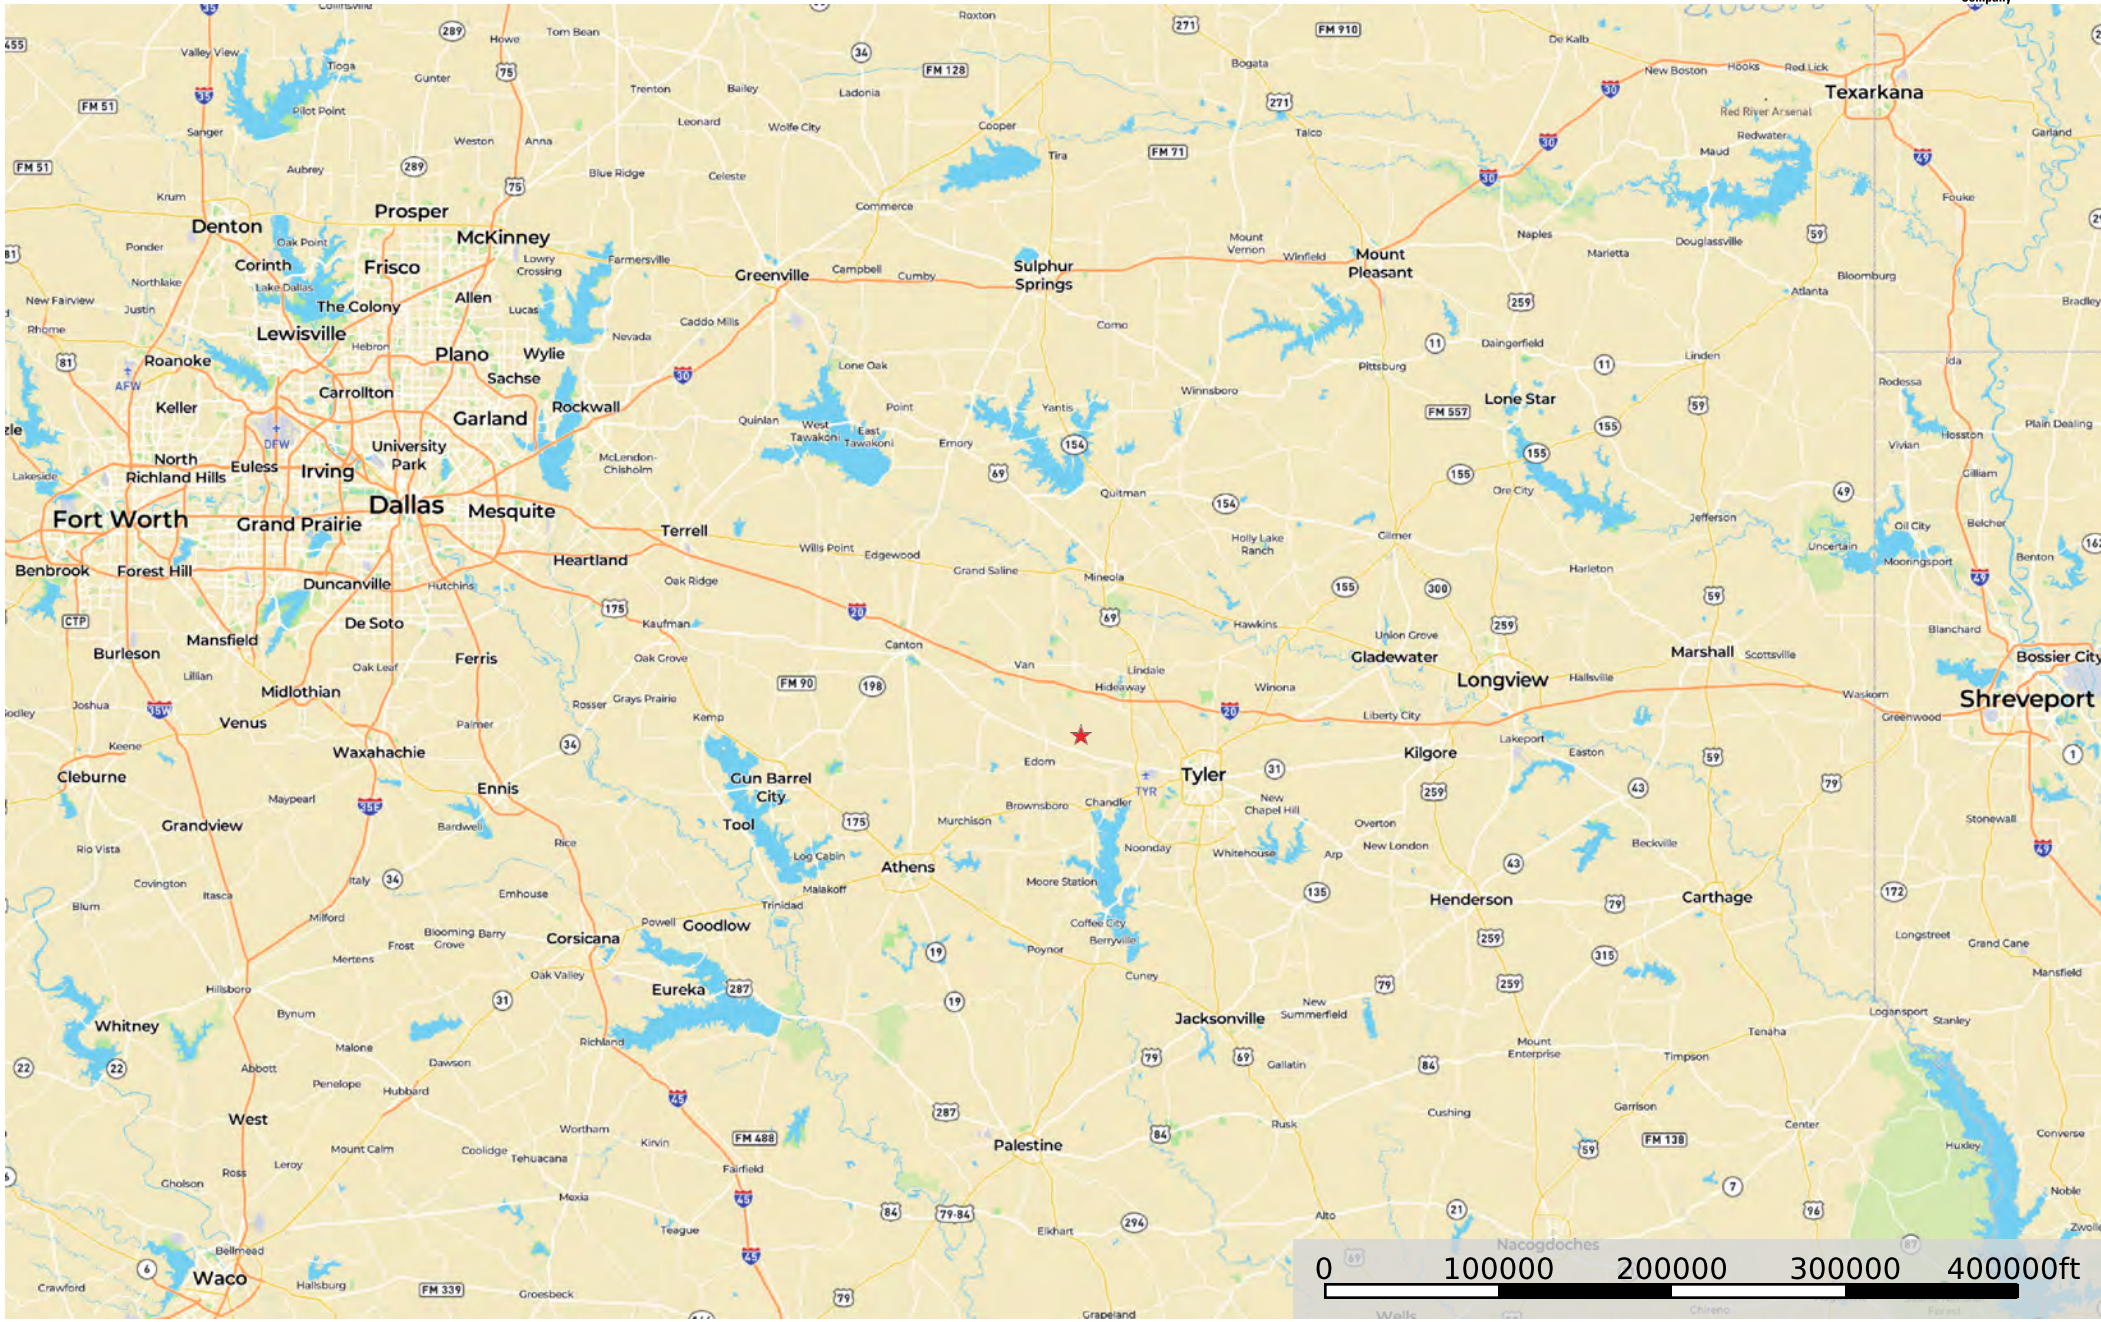

# Land for Sale Ben Wheeler TX 83.241 acres

Van Zandt County, Texas, 83.241 AC +/-

★ Star 1