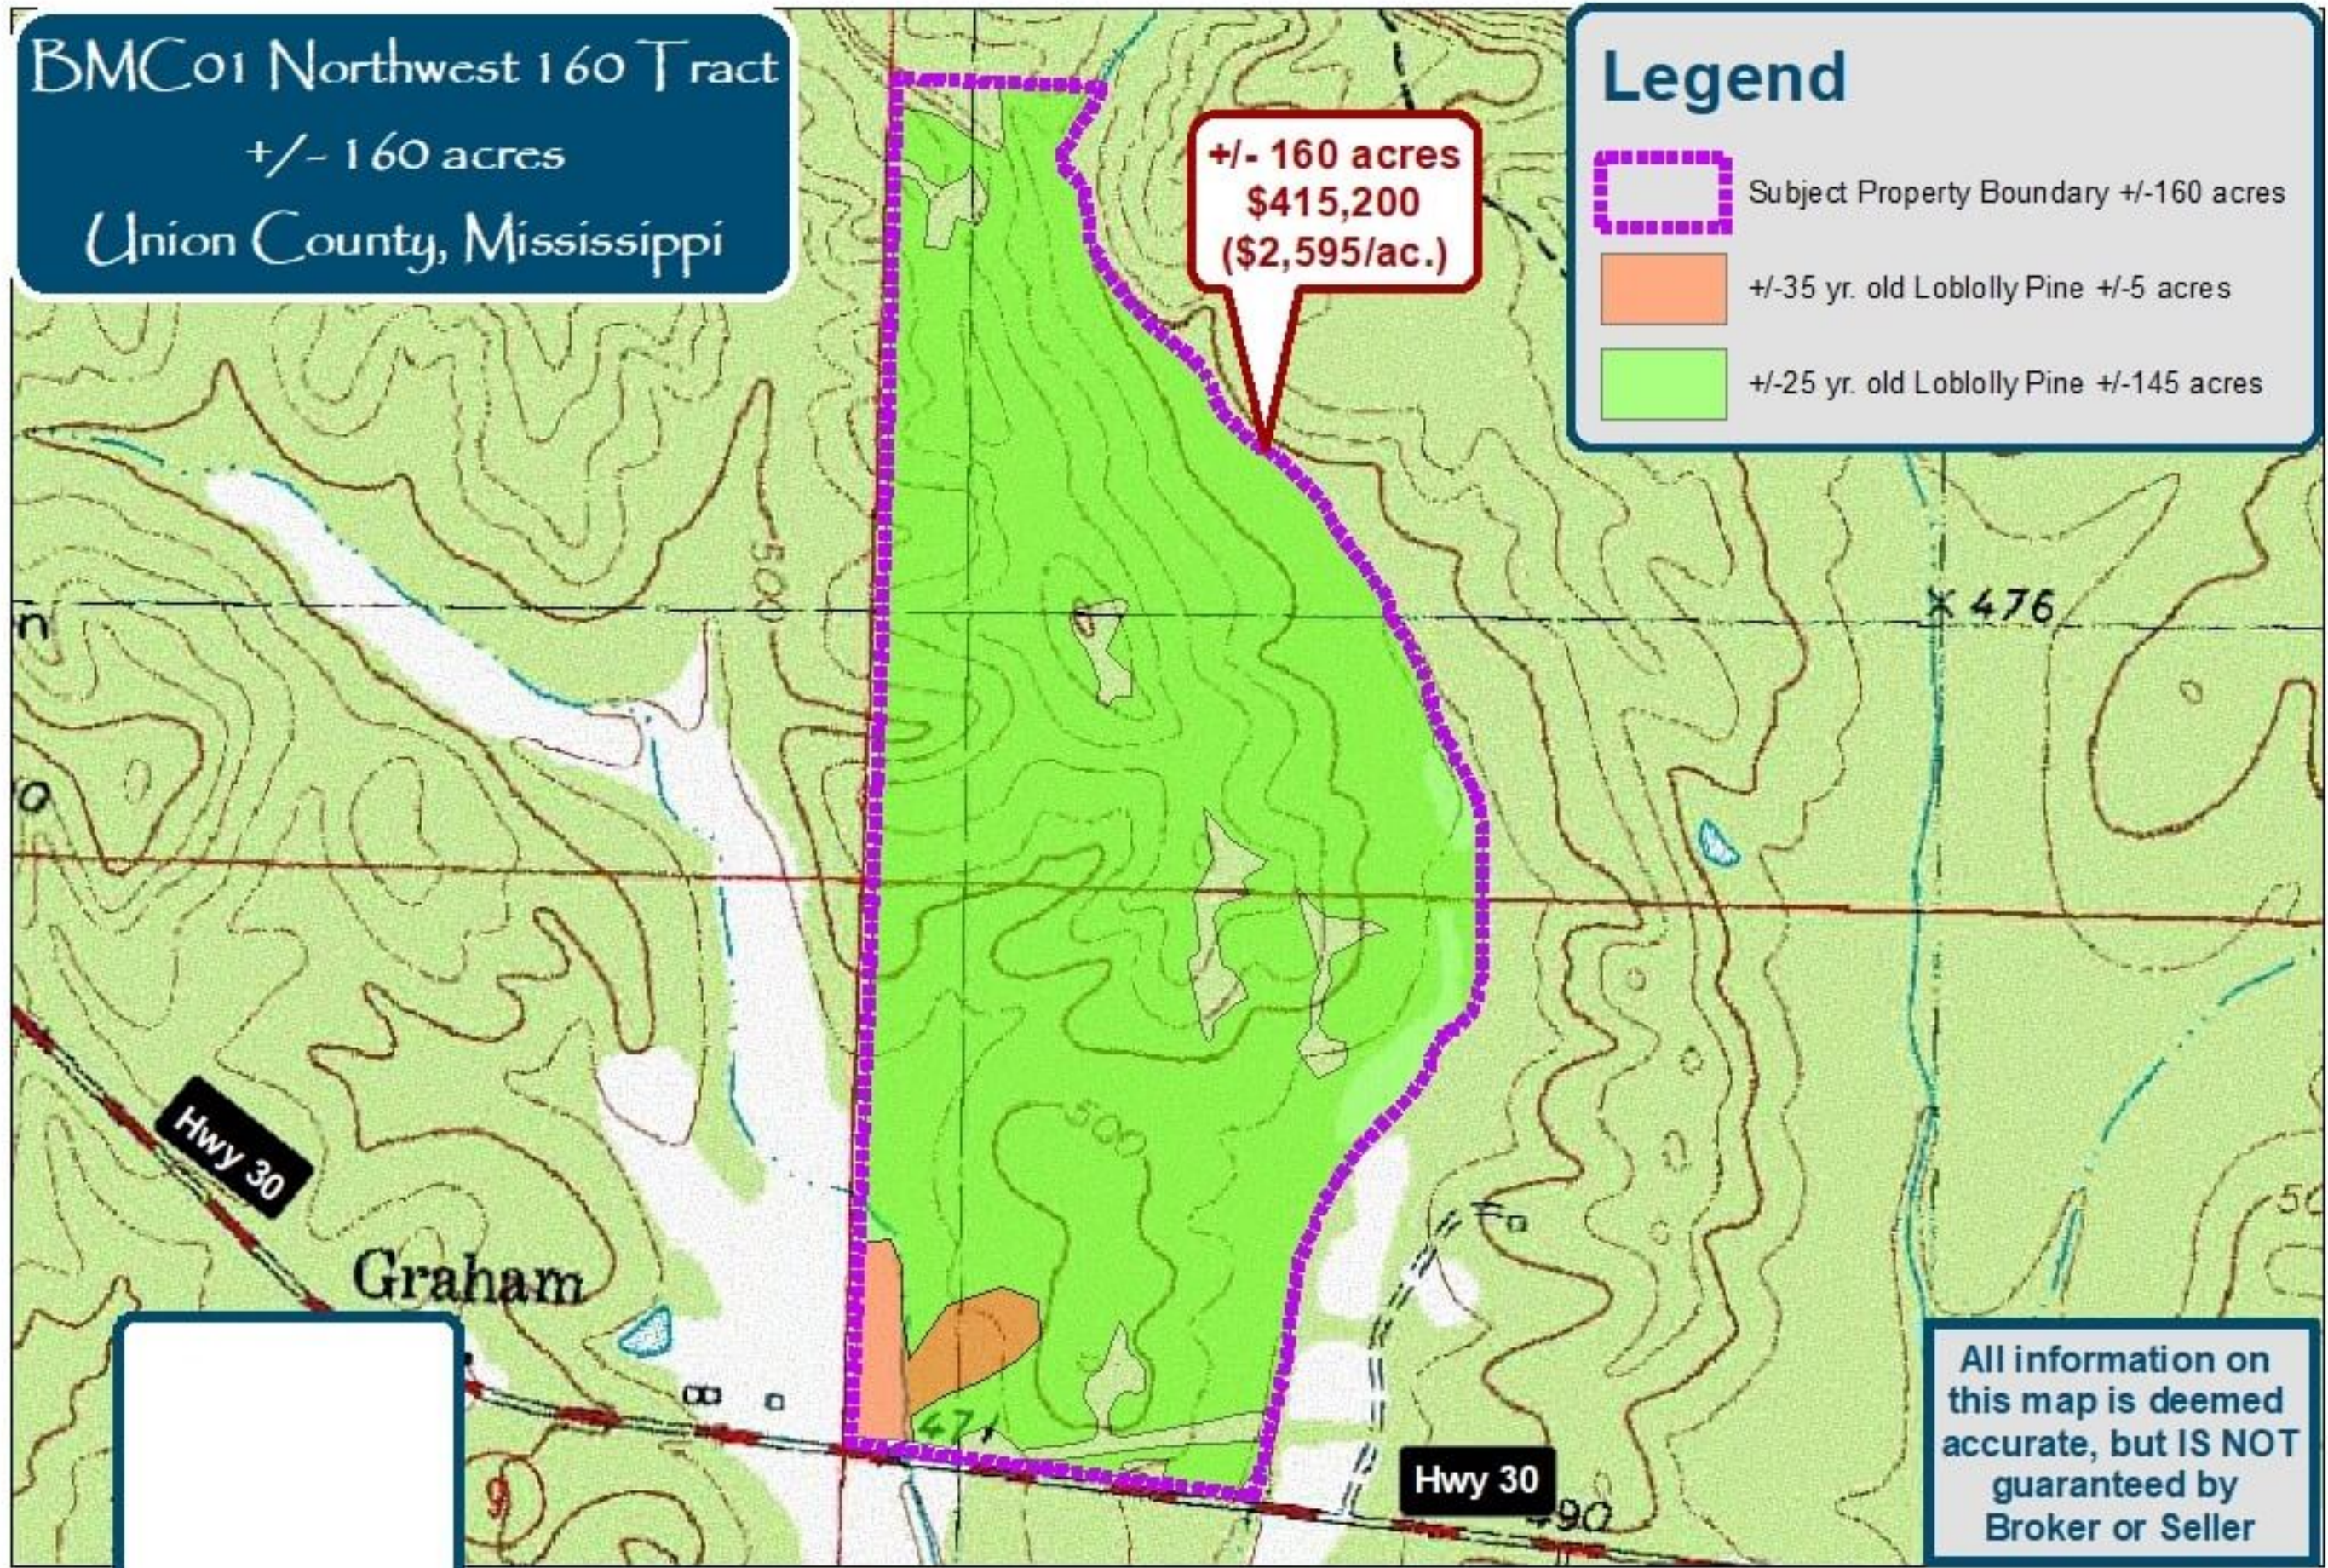

BMC01 Northwest 160

Mississippi, AC +/-

- Road / Trail
- Wildlife Food Plot
- Subject Property

BMC01 Northwest 160
Mississippi, AC +/-

- Road / Trail
- Wildlife Food Plot
- Subject Property

BMC01 Northwest 160
Mississippi, AC +/-

- Road / Trail
- Wildlife Food Plot
- Subject Property

BMC01 Northwest 160 Tract
+/- 160 acres
Union County, Mississippi

Legend

-  Subject Property Boundary +/-160 acres
-  +/-35 yr. old Loblolly Pine +/-5 acres
-  +/-25 yr. old Loblolly Pine +/-145 acres

+/- 160 acres
\$415,200
(\$2,595/ac.)

All information on this map is deemed accurate, but IS NOT guaranteed by Broker or Seller

BMC01 Northwest 160
Mississippi, AC +/-

--- Road / Trail Wildlife Food Plot Subject Property

Wildlife Food Plot

**+/-160 acres
NOT A SURVEY**

Wildlife Food Plot

Hwy 30

Main Entrance

Hwy 30