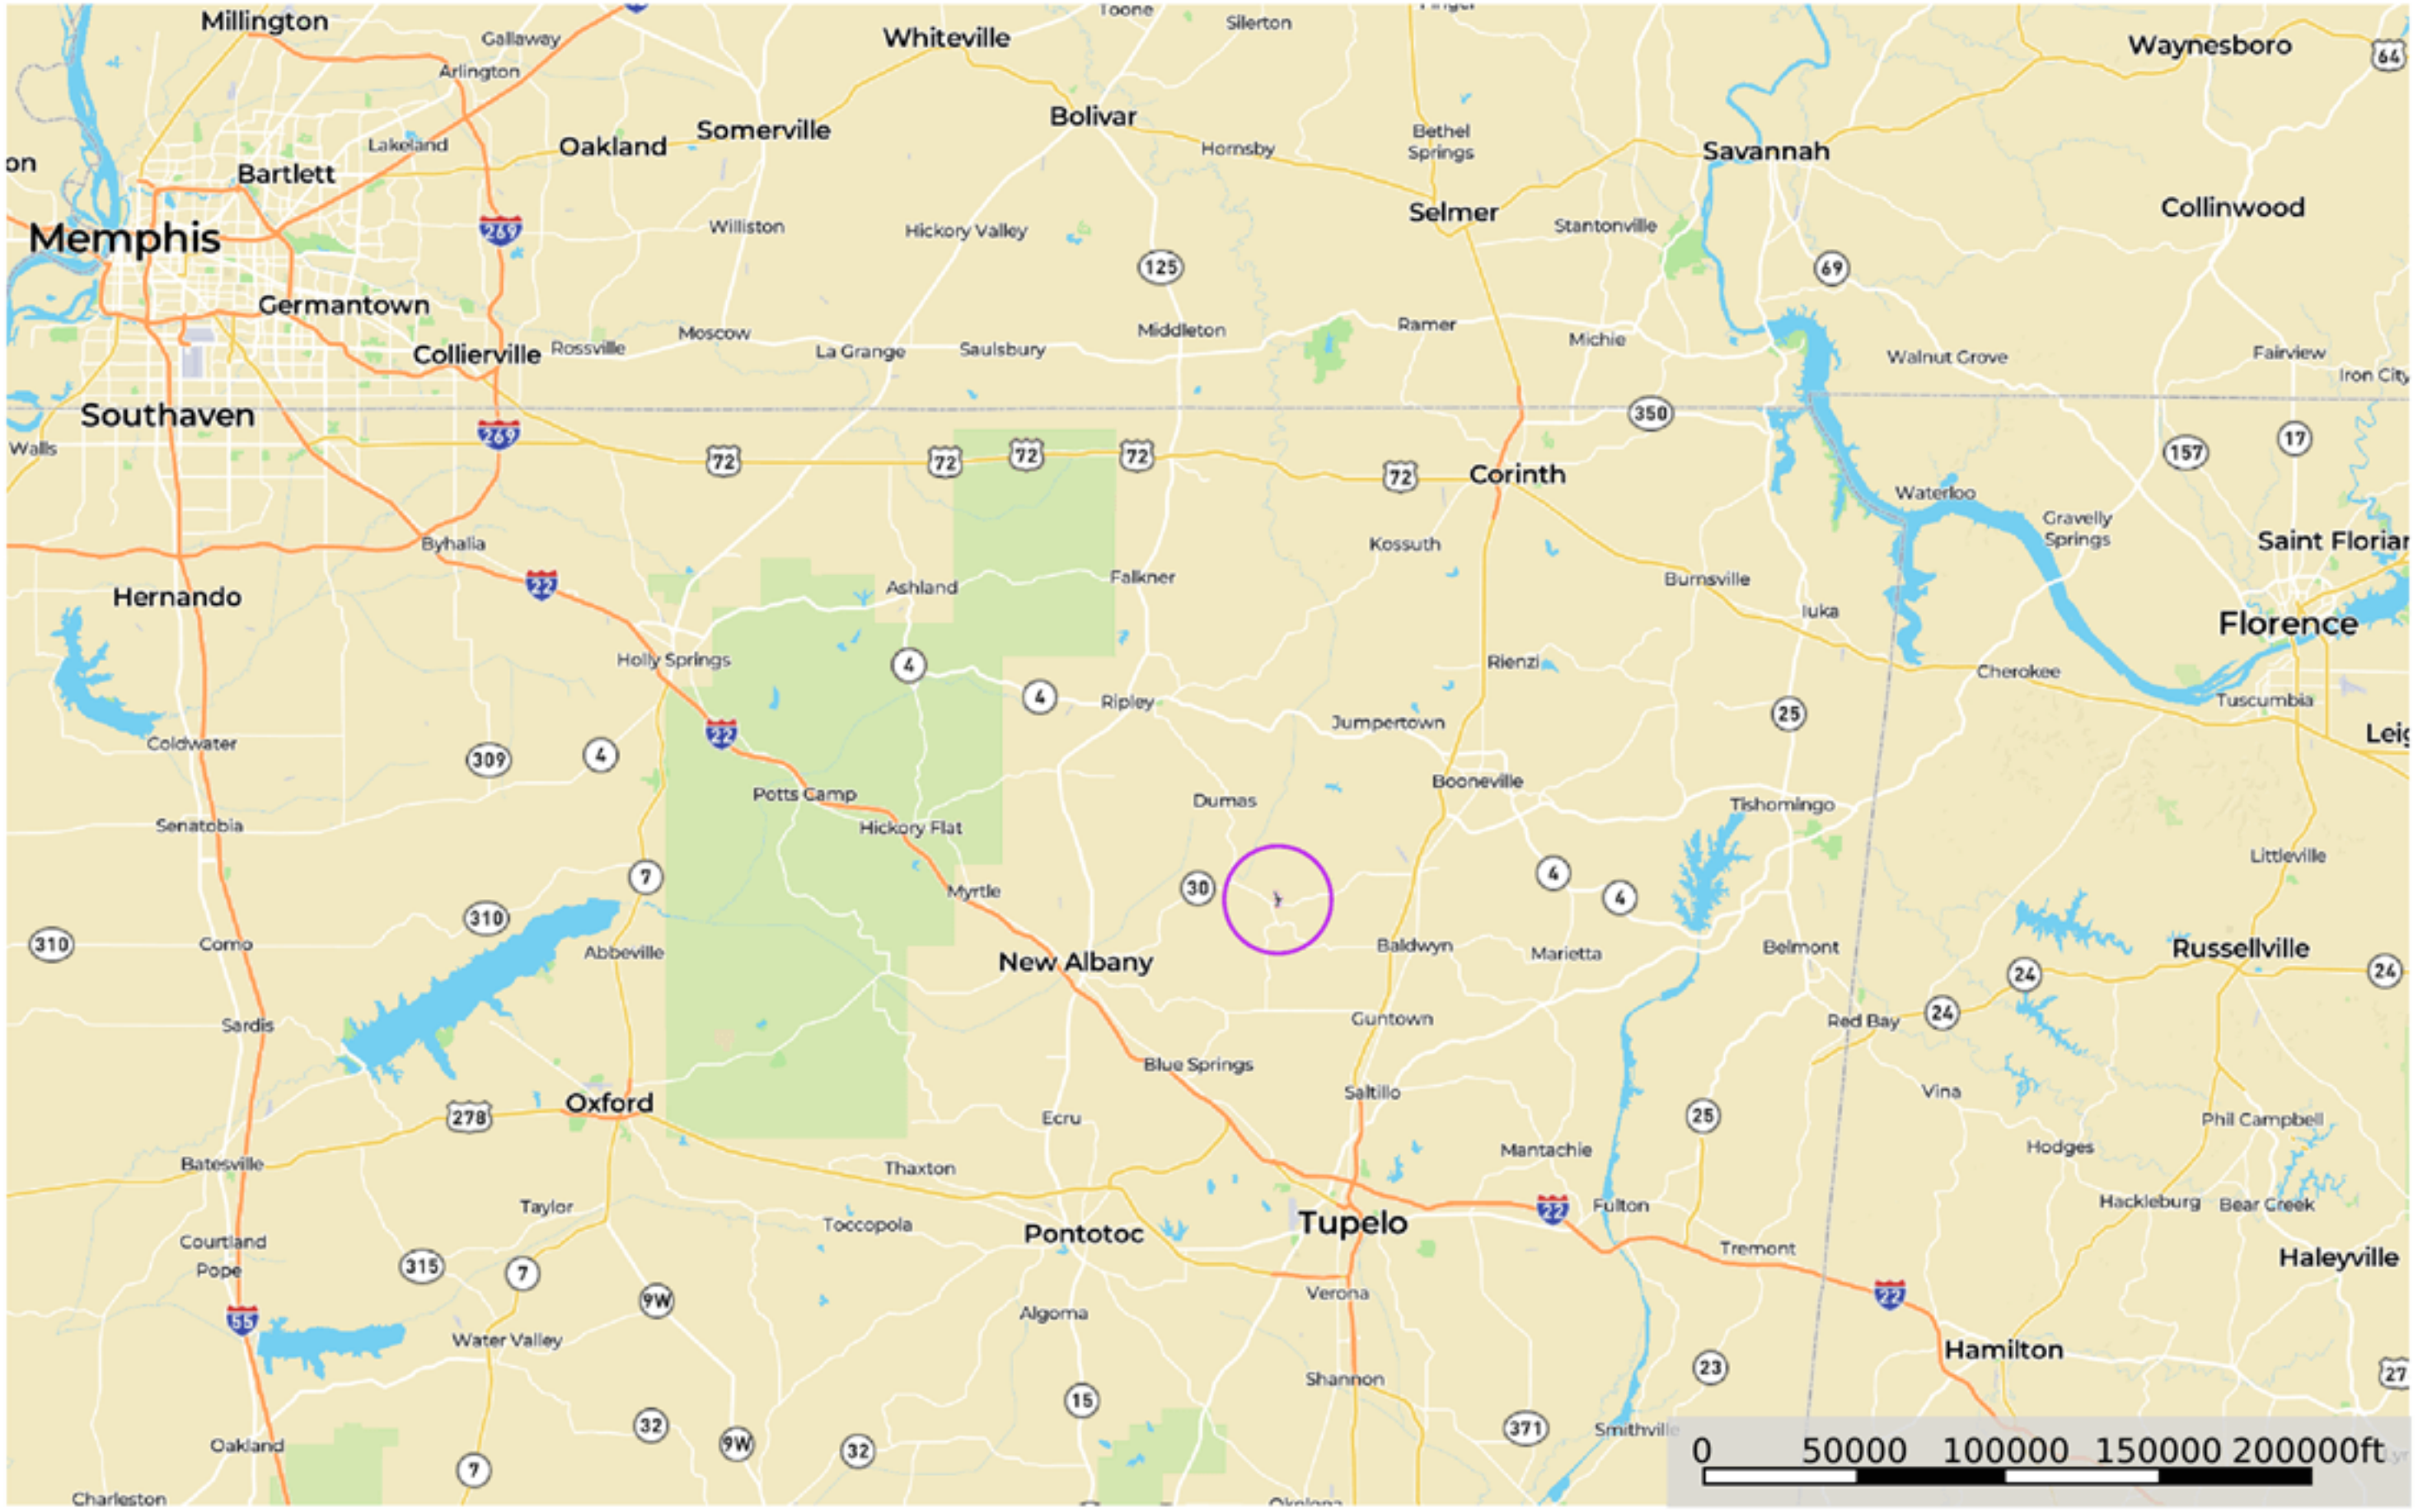

BMC01 Northwest 160

Mississippi, AC +/-

- Road / Trail
- Wildlife Food Plot
- Subject Property

BMC01 Northwest 160
Mississippi, AC +/-

- Road / Trail
- Wildlife Food Plot
- Subject Property

BMC01 Northwest 160
Mississippi, AC +/-

- Road / Trail
- Wildlife Food Plot
- Subject Property

BMC01 Northwest 160 Tract
+/- 160 acres
Union County, Mississippi

Legend

-  Subject Property Boundary +/-160 acres
-  +/-35 yr. old Loblolly Pine +/-5 acres
-  +/-25 yr. old Loblolly Pine +/-145 acres

+/- 160 acres
\$415,200
(\$2,595/ac.)

All information on this map is deemed accurate, but IS NOT guaranteed by Broker or Seller

BMC01 Northwest 160
Mississippi, AC +/-

--- Road / Trail Wildlife Food Plot Subject Property

Wildlife Food Plot

**+/-160 acres
NOT A SURVEY**

Wildlife Food Plot

Hwy 30

Main Entrance

Hwy 30