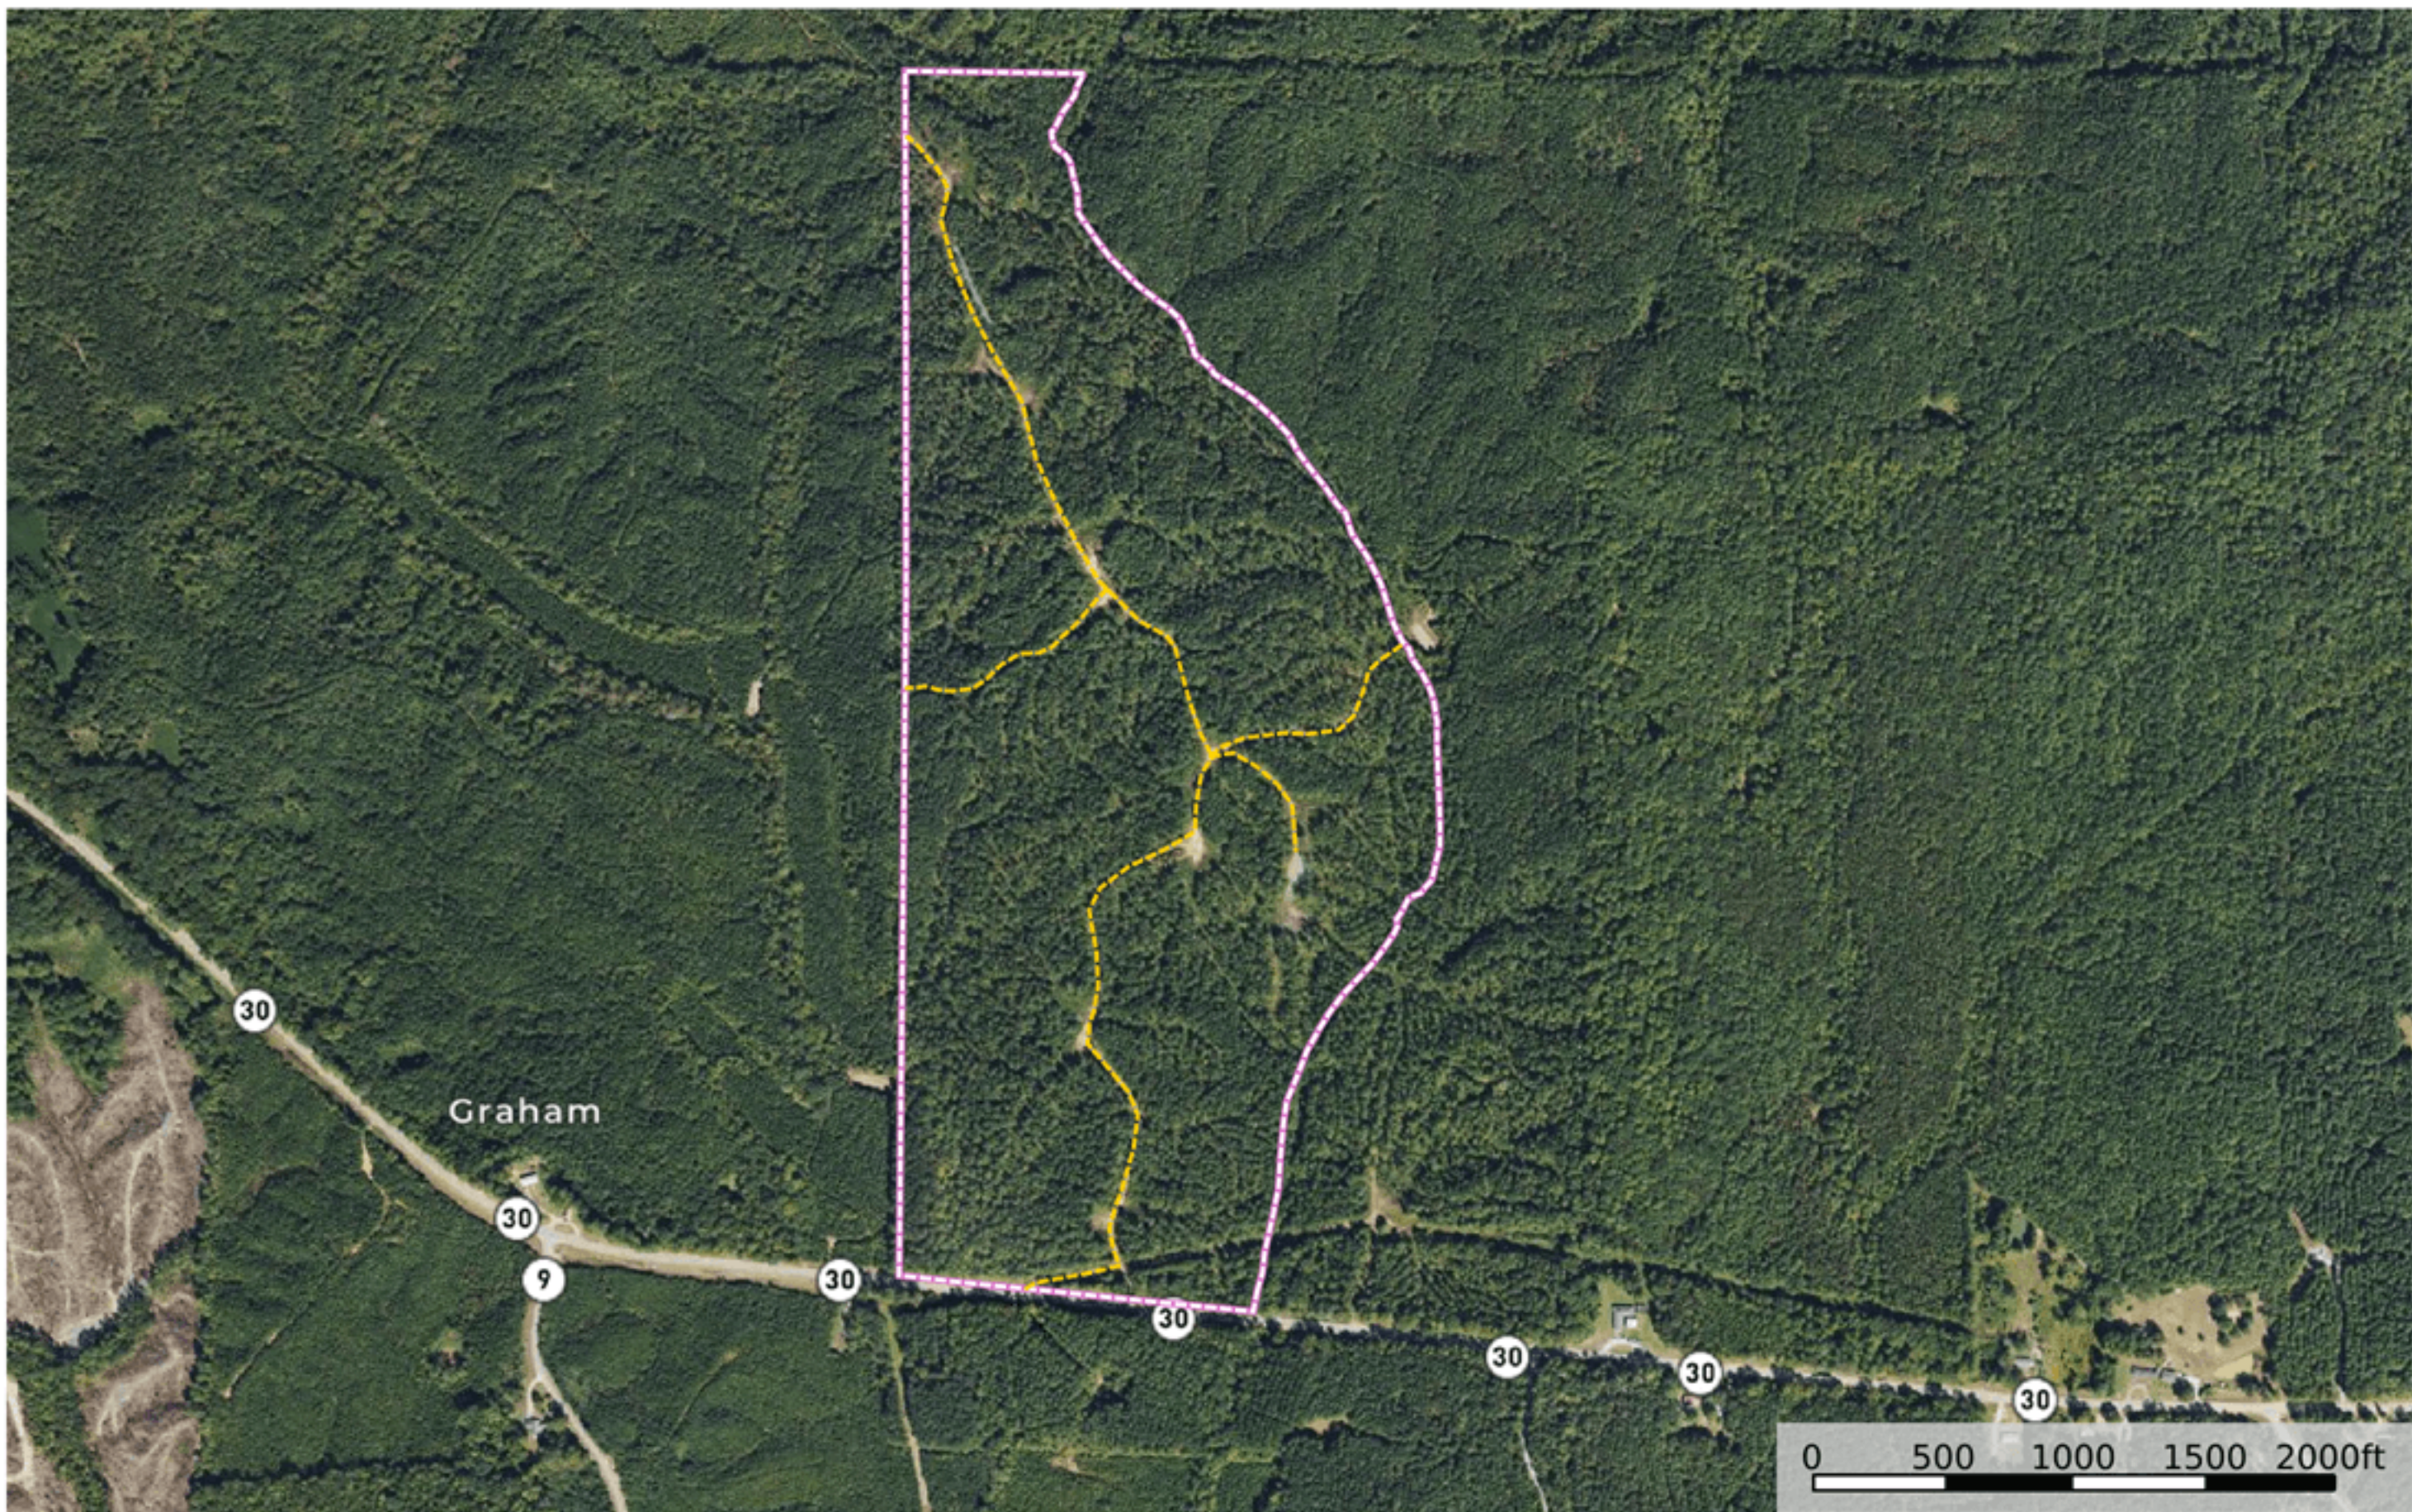

BMC01 Northwest 160

Mississippi, AC +/-

- Road / Trail
- Wildlife Food Plot
- Subject Property

BMC01 Northwest 160
Mississippi, AC +/-

- Road / Trail
- Wildlife Food Plot
- Subject Property

BMC01 Northwest 160
Mississippi, AC +/-

- Road / Trail
- Wildlife Food Plot
- Subject Property

BMC01 Northwest 160 Tract
+/- 160 acres
Union County, Mississippi

Legend

-  Subject Property Boundary +/-160 acres
-  +/-35 yr. old Loblolly Pine +/-5 acres
-  +/-25 yr. old Loblolly Pine +/-145 acres

+/- 160 acres
\$415,200
(\$2,595/ac.)

All information on this map is deemed accurate, but IS NOT guaranteed by Broker or Seller

BMC01 Northwest 160
Mississippi, AC +/-

--- Road / Trail Wildlife Food Plot Subject Property

Wildlife Food Plot

**+/-160 acres
NOT A SURVEY**

Wildlife Food Plot

Hwy 30

Main Entrance

Hwy 30