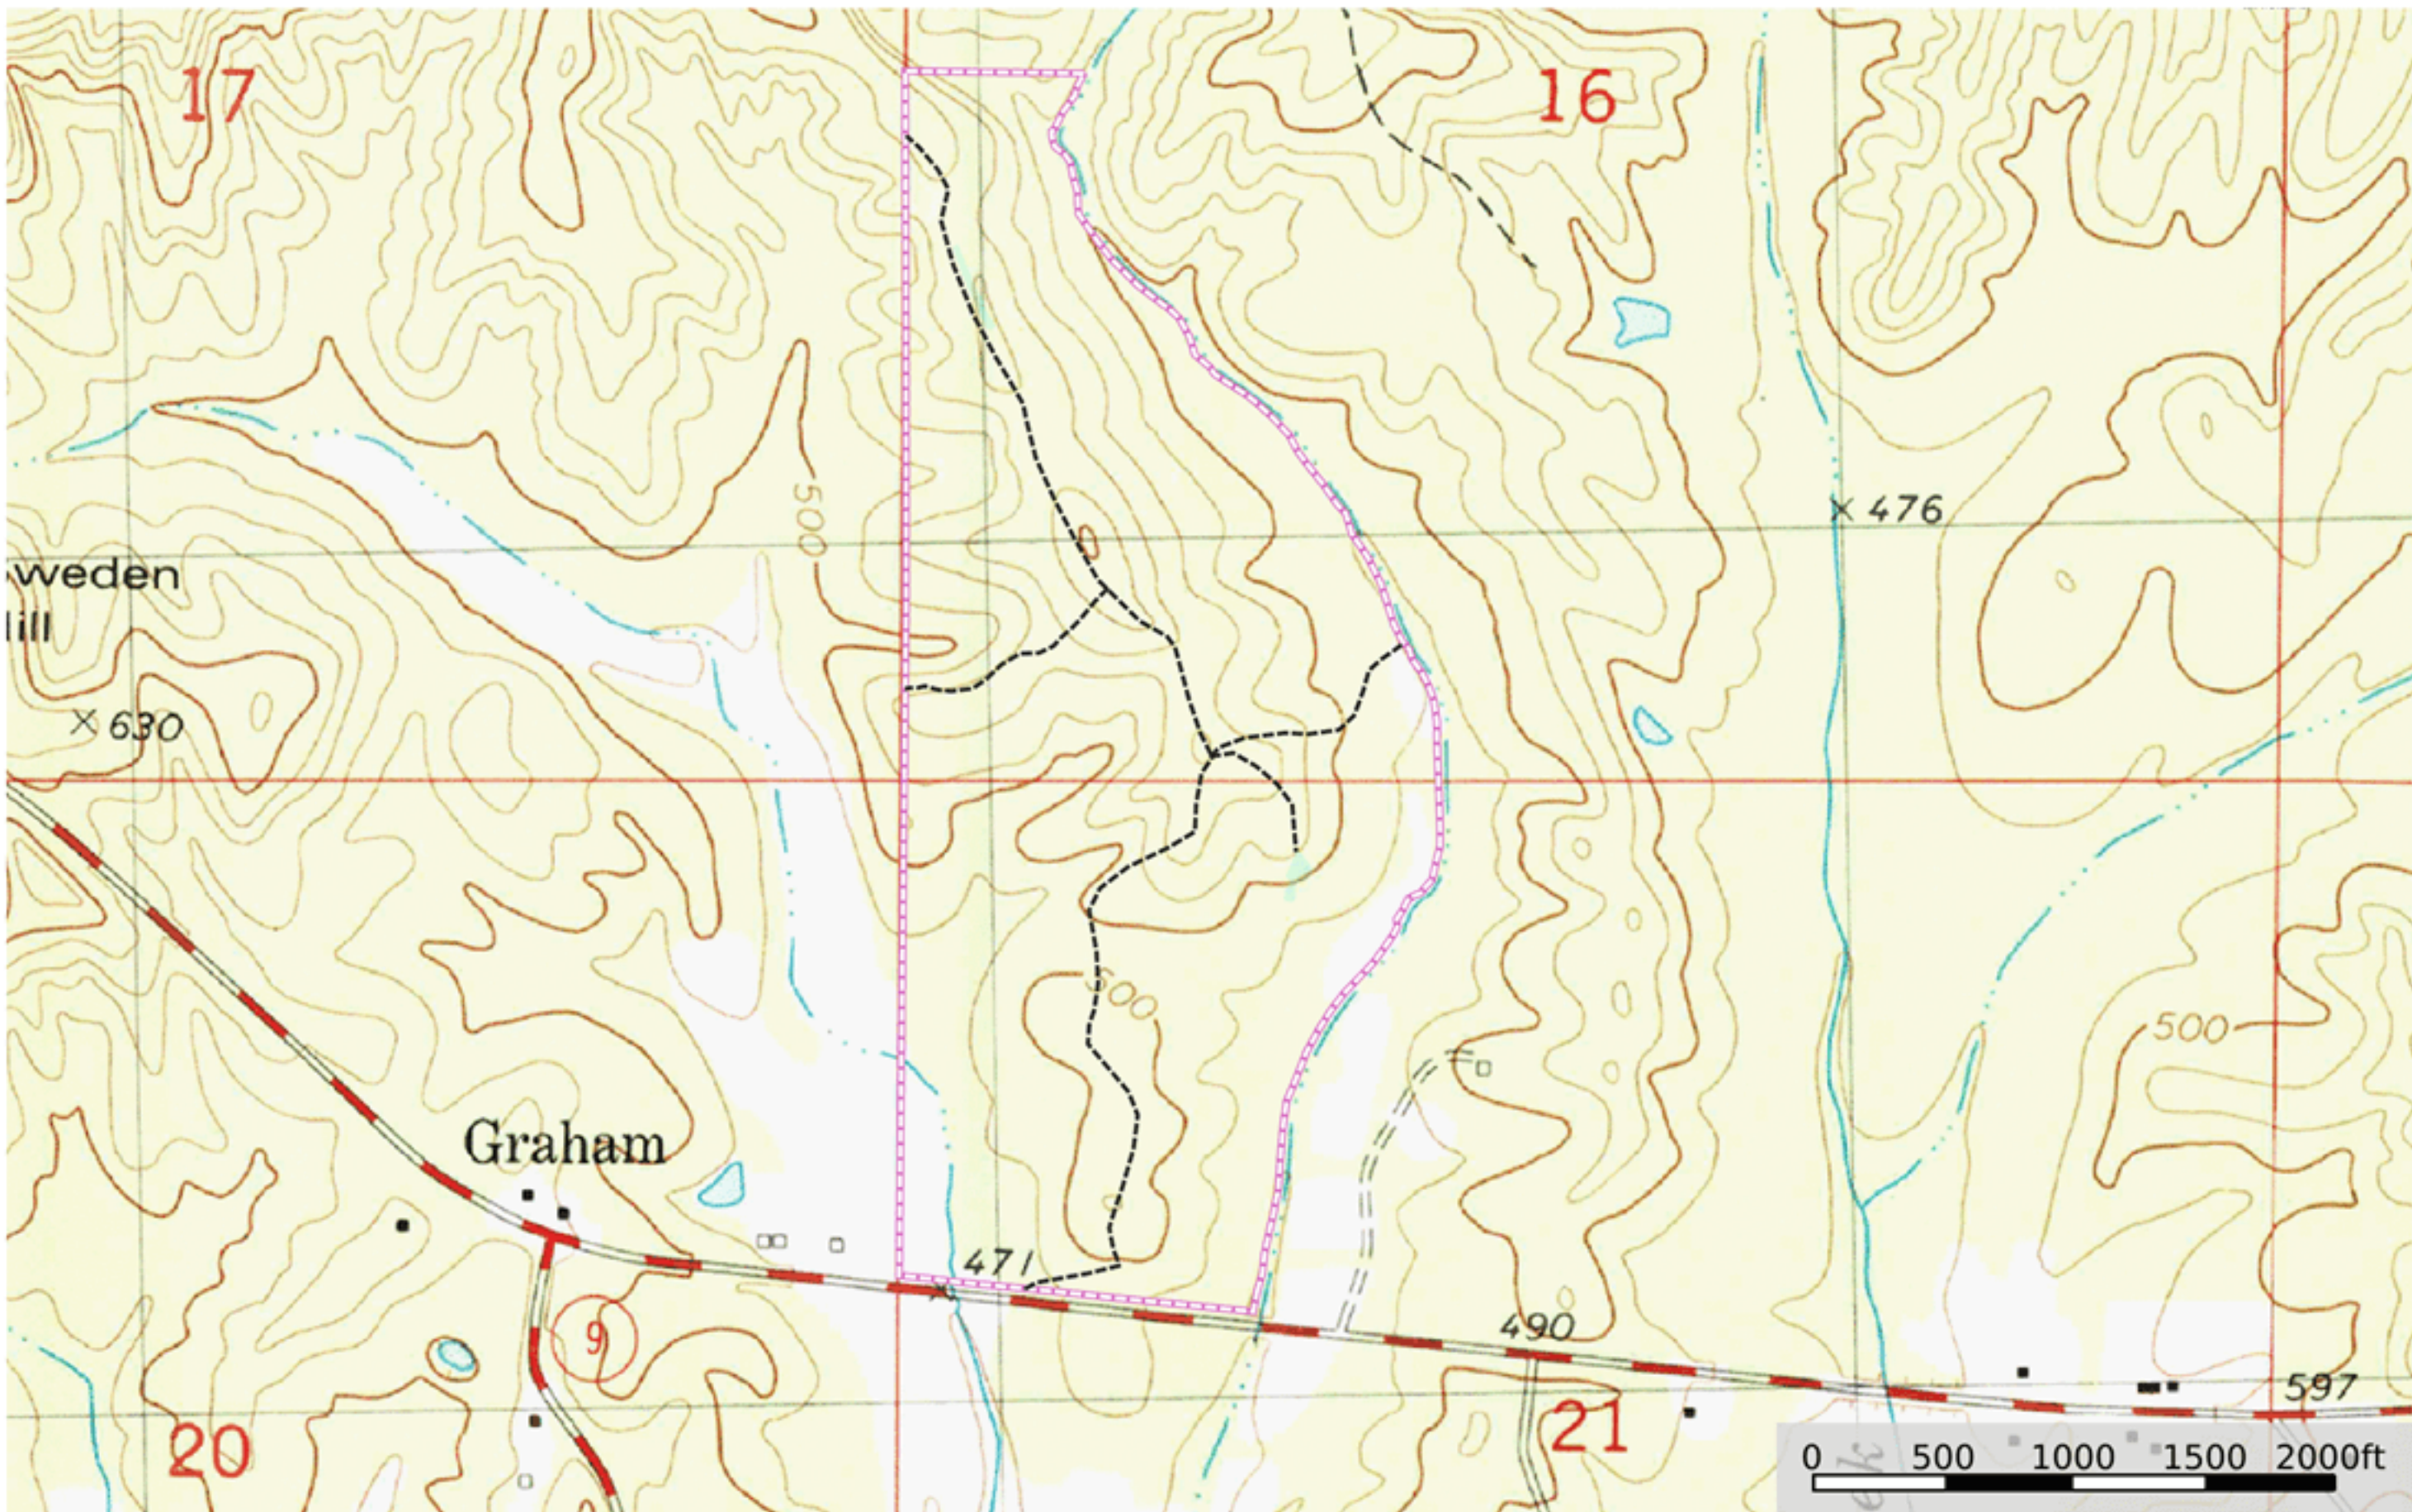

BMC01 Northwest 160

Mississippi, AC +/-

- Road / Trail
- Wildlife Food Plot
- Subject Property

BMC01 Northwest 160
Mississippi, AC +/-

- Road / Trail
- Wildlife Food Plot
- Subject Property

BMC01 Northwest 160
Mississippi, AC +/-

- Road / Trail
- Wildlife Food Plot
- Subject Property

BMC01 Northwest 160 Tract
+/- 160 acres
Union County, Mississippi

Legend

-  Subject Property Boundary +/-160 acres
-  +/-35 yr. old Loblolly Pine +/-5 acres
-  +/-25 yr. old Loblolly Pine +/-145 acres

+/- 160 acres
\$415,200
(\$2,595/ac.)

All information on this map is deemed accurate, but IS NOT guaranteed by Broker or Seller

BMC01 Northwest 160
Mississippi, AC +/-

--- Road / Trail Wildlife Food Plot Subject Property

Wildlife Food Plot

**+/-160 acres
NOT A SURVEY**

Wildlife Food Plot

Hwy 30

Main Entrance

Hwy 30