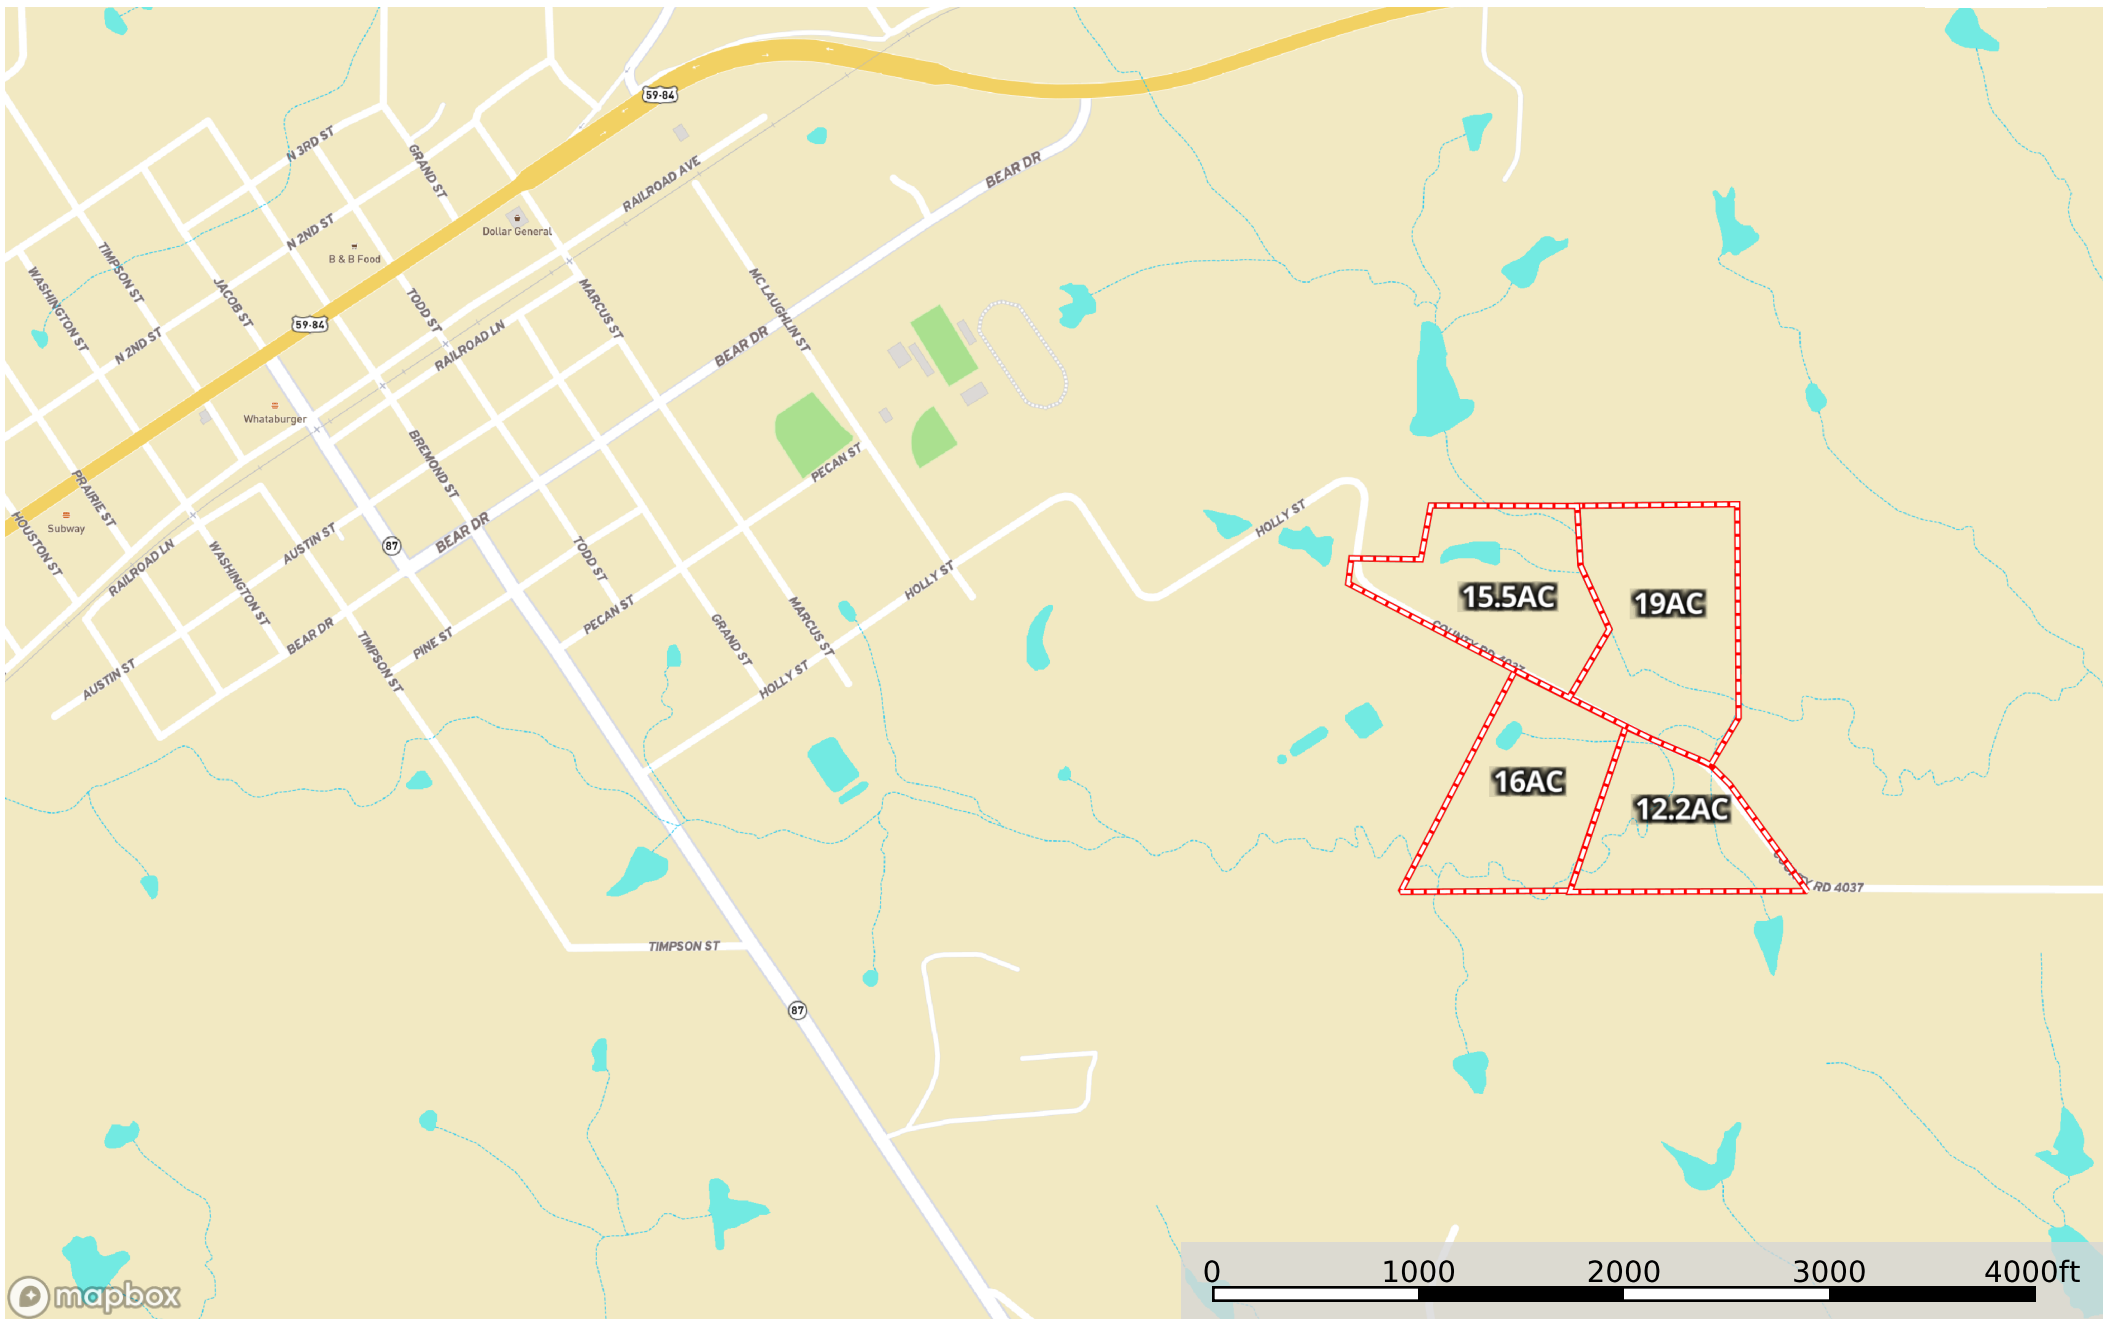

County Road 4037 - Shelby Co. TX Location Map

Boundary Stream, Intermittent River/Creek Water Body

Map is for illustration purposes. The boundary lines were configured using GIS with Land ID.

id. The information contained herein was obtained from sources deemed to be reliable. Land ID™ Services makes no warranties or guarantees as to the completeness or accuracy thereof.