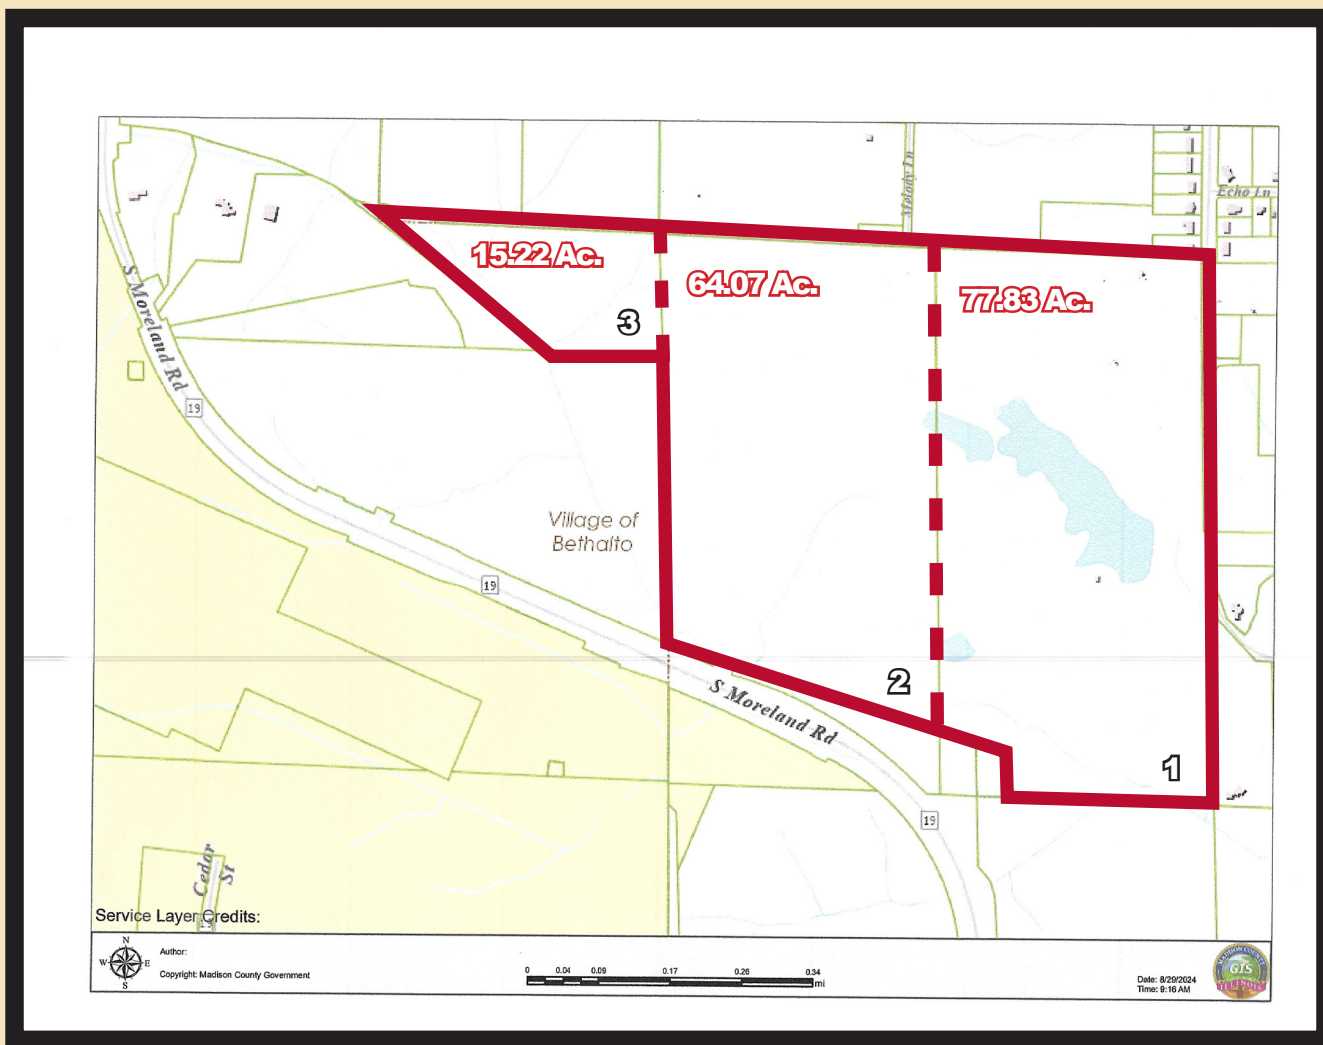

FOR SALE FARMLAND – 157.1 AC. BETHALTO, IL

Norma Nisbet
ALC, CCIM, CIPS
normanisbet@realtor.com
www.VistaPropertiesandInvestments.com

Office: 314.843.6048
Fax: 314.842.4810