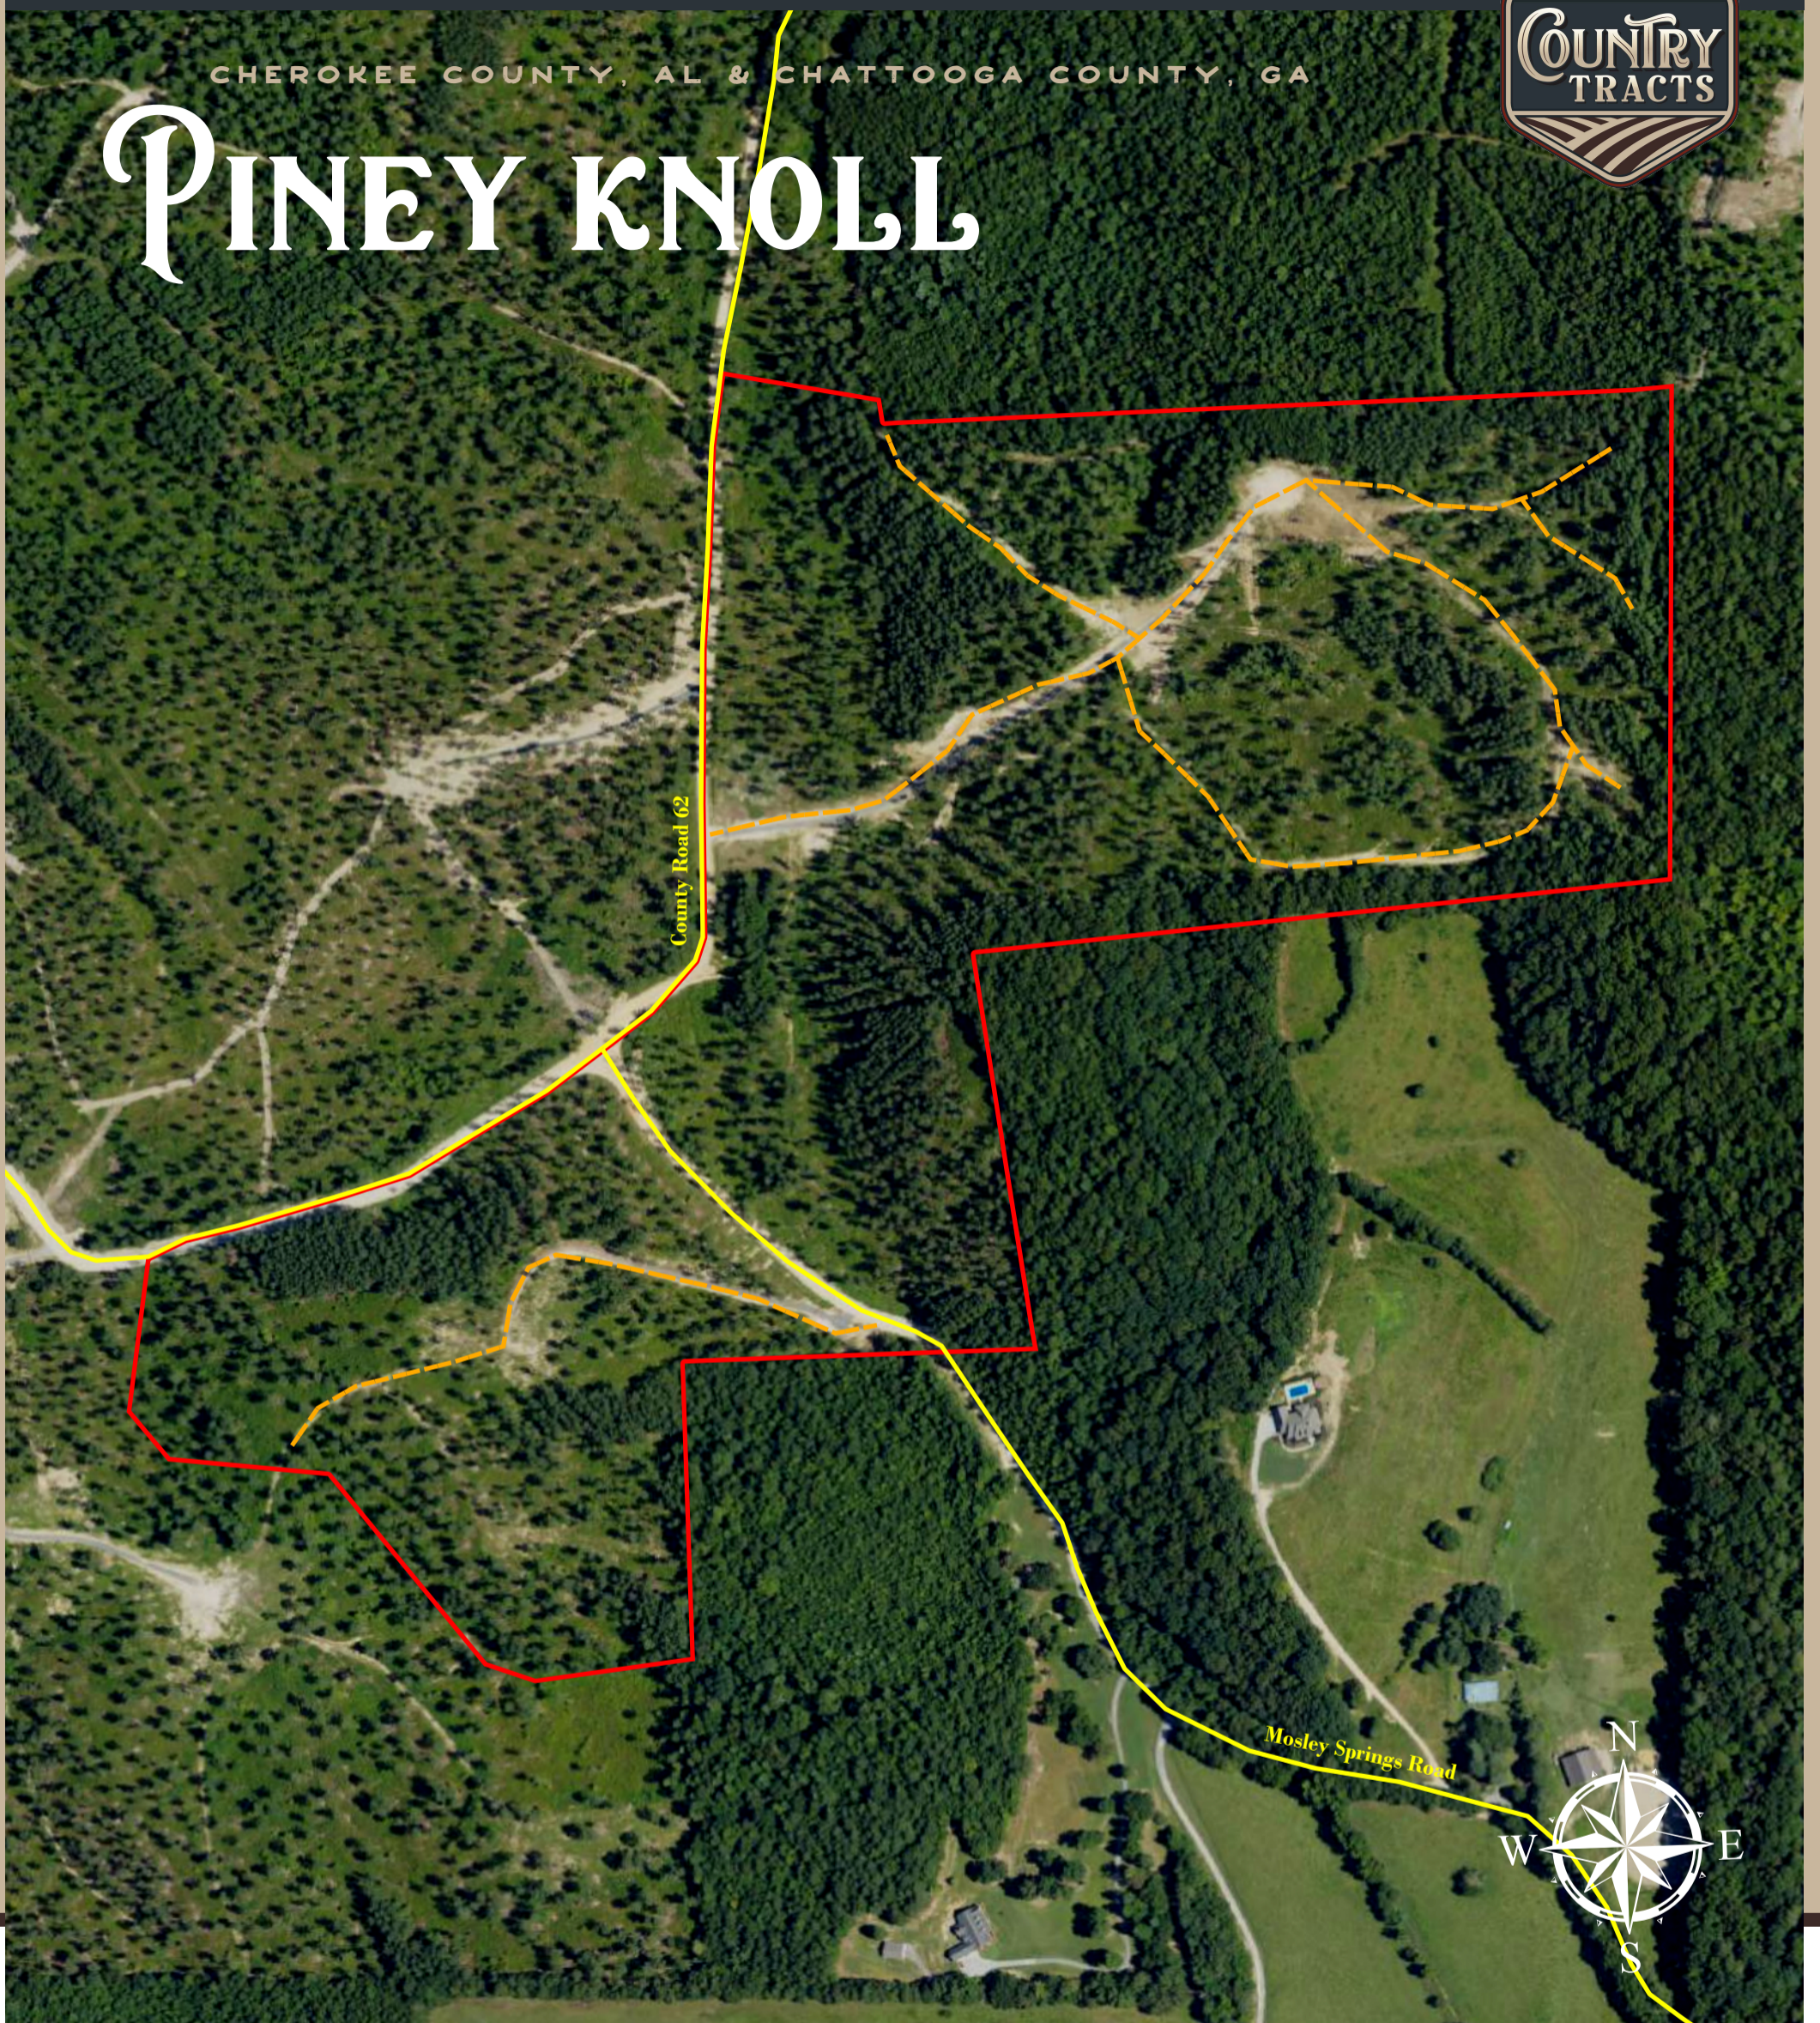

CHEROKEE COUNTY, AL & CHATTOOGA COUNTY, GA

PINEY KNOLL

LEGEND

- Parcel boundary
- Internal trails
- Road
- Stream

FEATURES

- Mountain Views
- Greenfields
- Convenient Access
- Recreation
- Wildlife
- Mature Timber

83.74 Acres

WWW.COUNTRYTRACTS.COM

"ALL BOUNDARY LINES DEPICTED IN MAPS, AERIALS, PICTURES OR VIDEOS ARE ESTIMATES AND SHOULD NOT BE RELIED ON AS LEGAL DOCUMENTS"