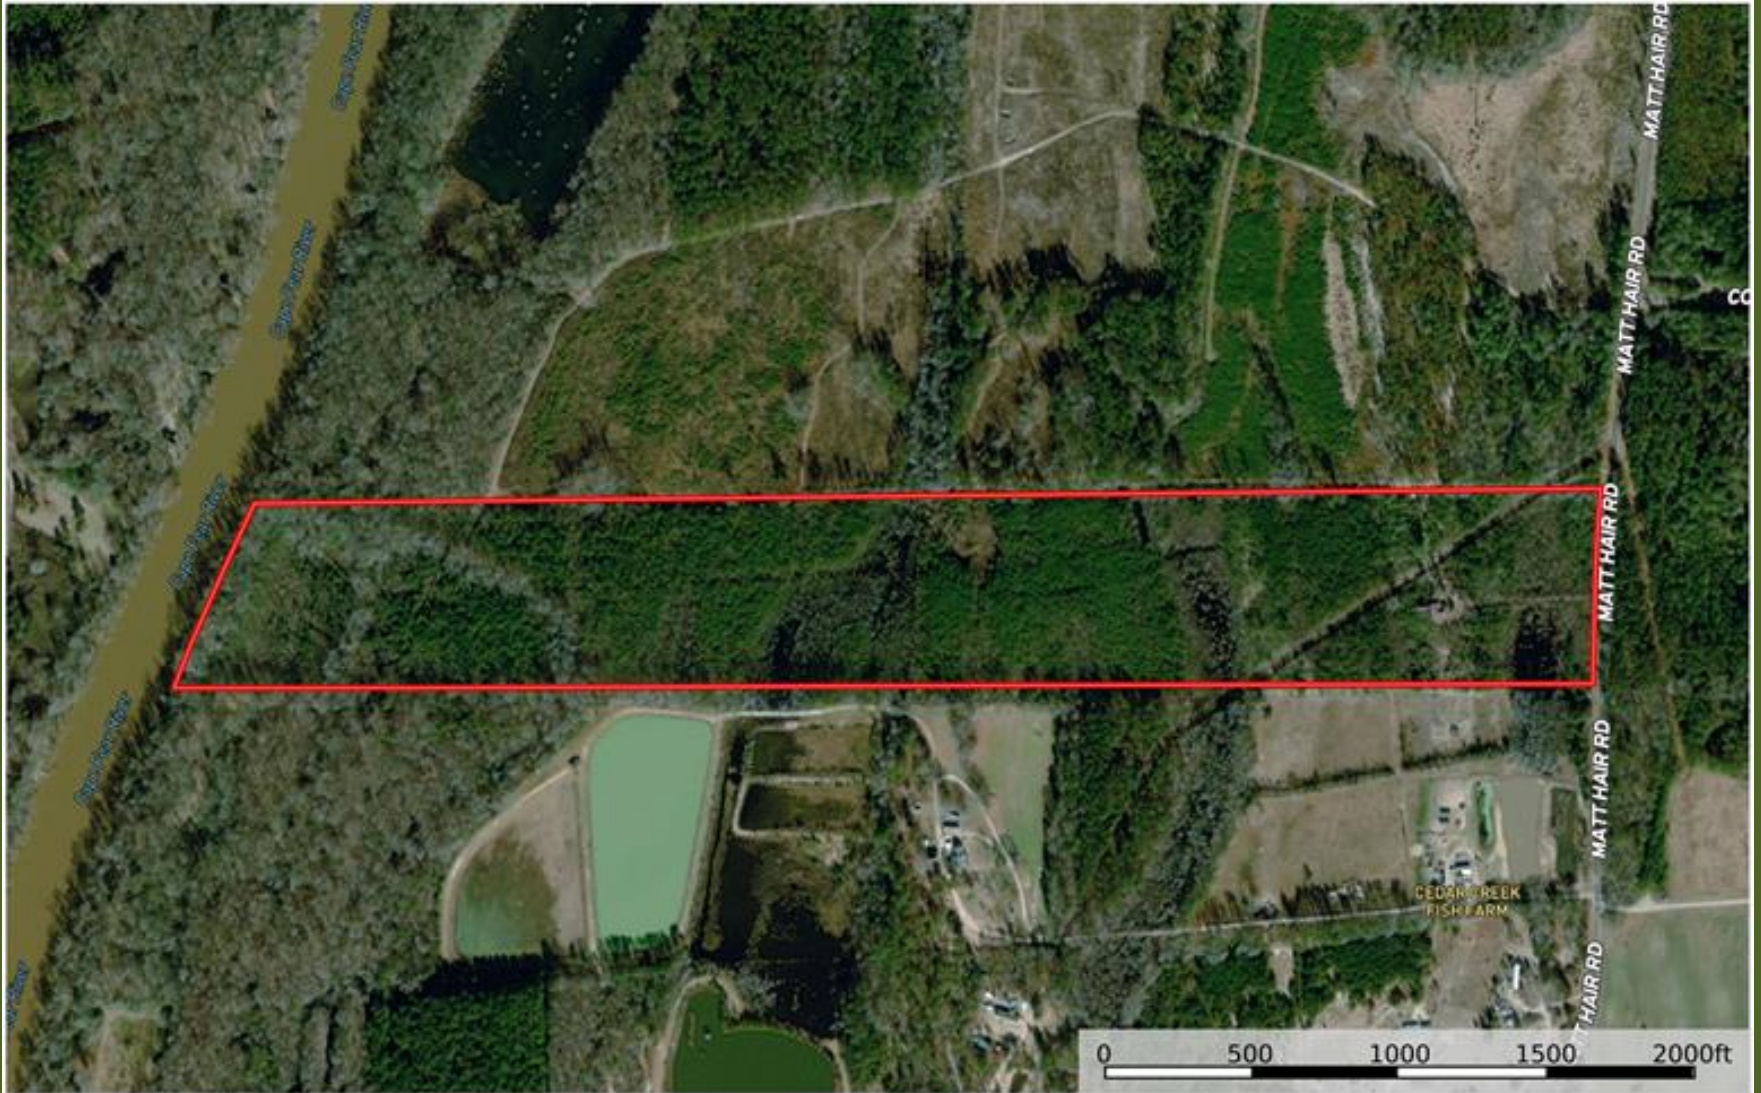

Cape Fear River Hunting Land and Home Site Aerial Map

Cumberland County, North Carolina, 69 AC +/-

Boundary

Marty Lanier

P: (910) 617-4326

www.rockcreeklandcompany.com

604 George II Highway Winnabow NC 28479