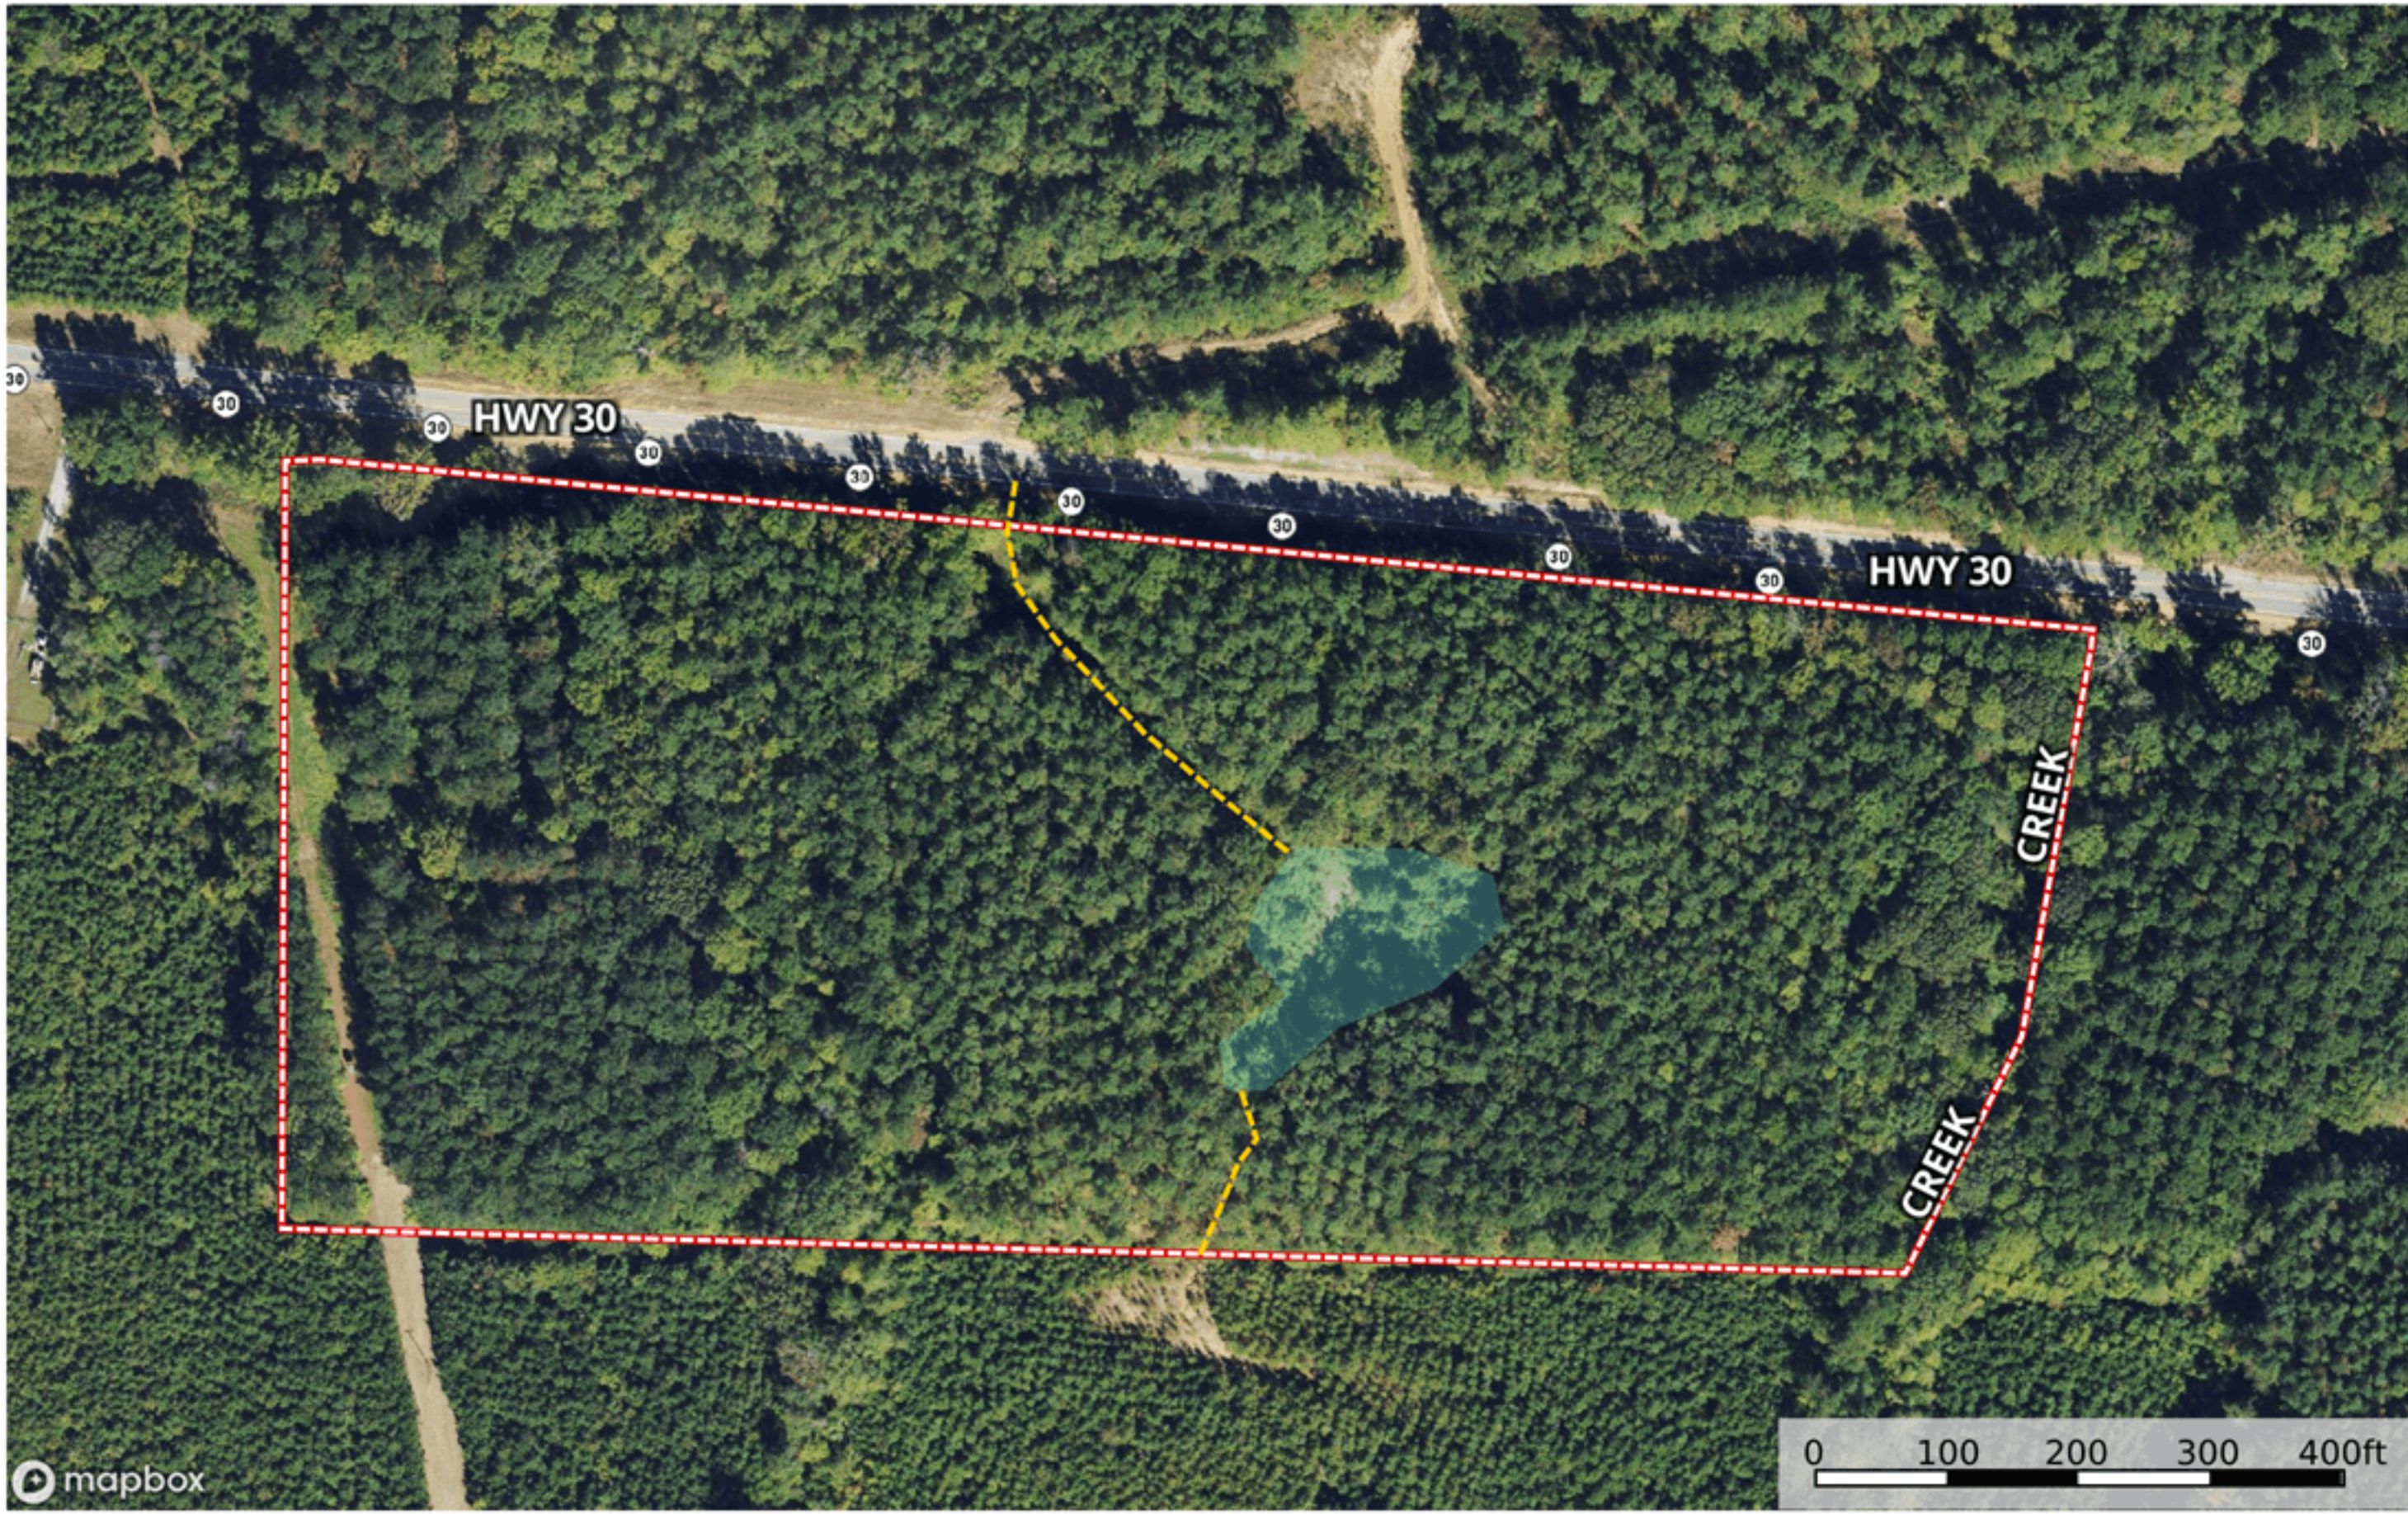

BMC01 Southwest 16

Union County, Mississippi, 16 AC +/-

- ★ Star
- Road / Trail
- Opening
- Boundary
- General Location

BMC01 Southwest 16
Union County, Mississippi, 16 AC +/-

-  Road / Trail
-  Opening
-  Boundary

Entrance

Hwy 30

Hwy 30

Creek

Creek

**+/- 16 acres
NOT A SURVEY**

BMC01 Southwest 16
Union County, Mississippi, 16 AC +/-

--- Road / Trail  Opening  Boundary

**+/- 16 acres
NOT A SURVEY**

Opening

Woods Road

Hwy 30

Hwy 30

BMC01 Southwest 16
Union County, Mississippi, 16 AC +/-

- Road / Trail
- Opening
- Boundary