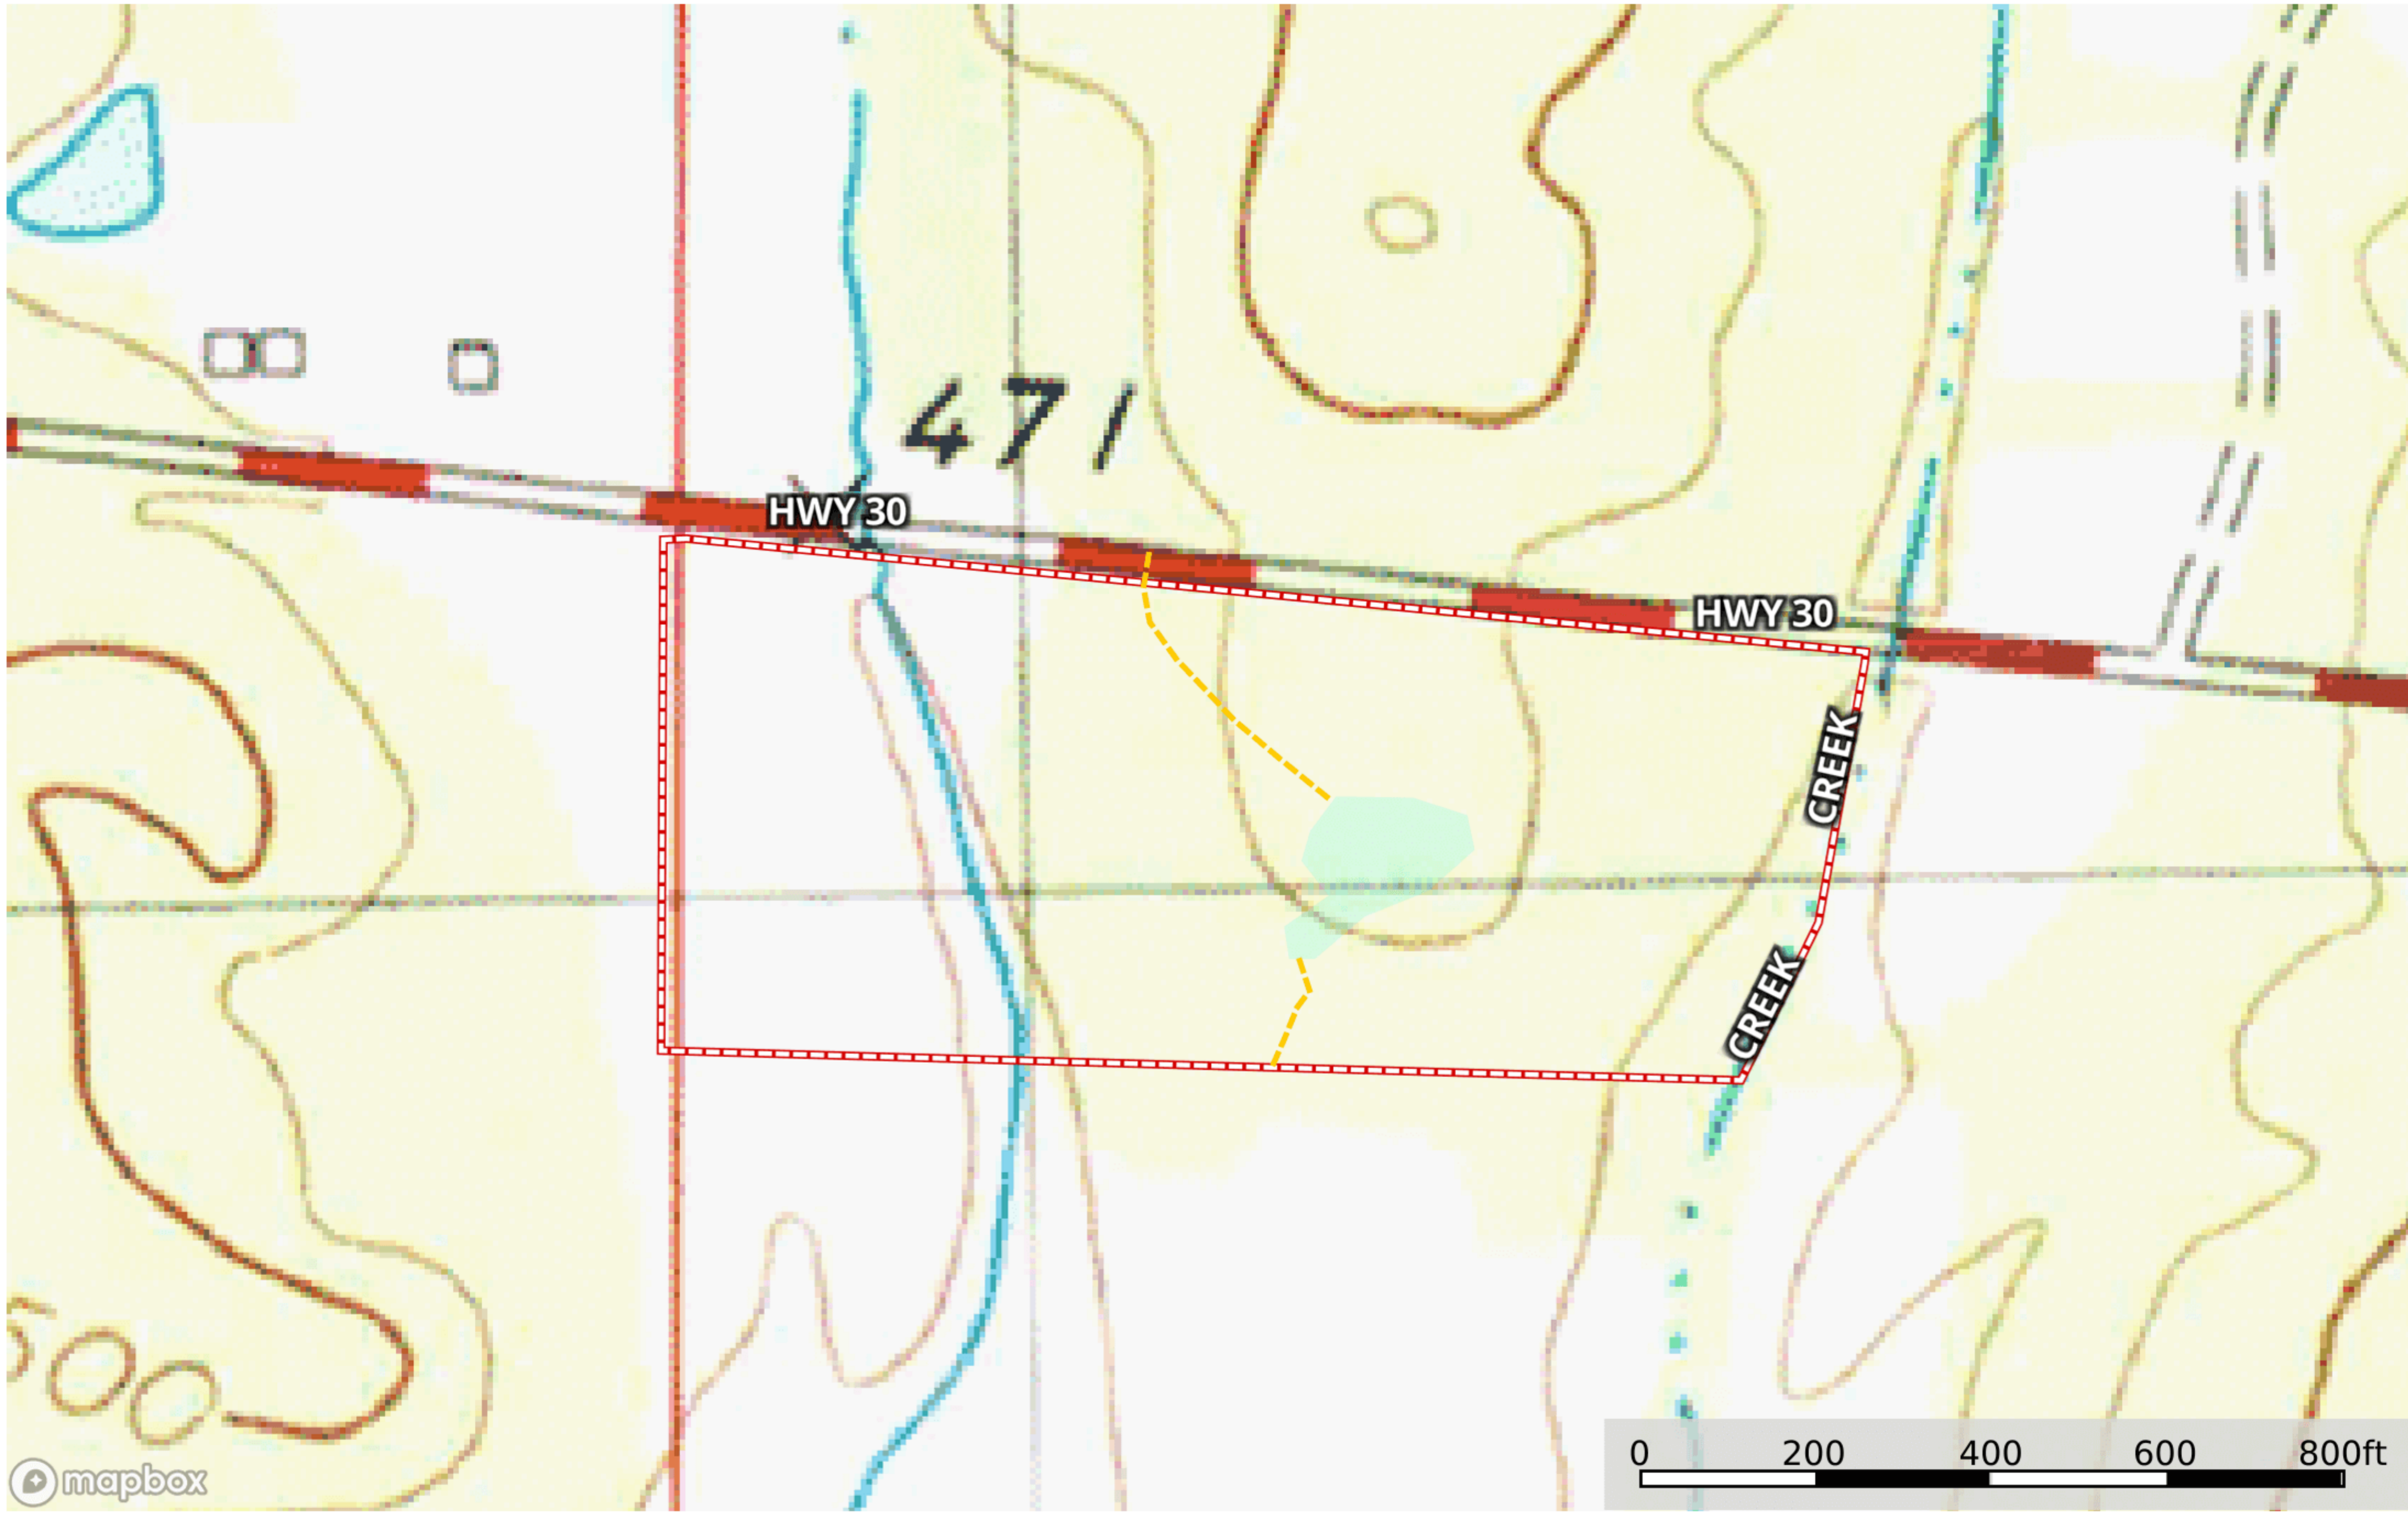

BMC01 Southwest 16

Union County, Mississippi, 16 AC +/-

- ★ Star
- Road / Trail
- Opening
- Boundary
- General Location

BMC01 Southwest 16
Union County, Mississippi, 16 AC +/-

-  Road / Trail
-  Opening
-  Boundary

Entrance

Hwy 30

Hwy 30

Creek

Creek

**+/- 16 acres
NOT A SURVEY**

BMC01 Southwest 16
Union County, Mississippi, 16 AC +/-

--- Road / Trail  Opening  Boundary

**+/- 16 acres
NOT A SURVEY**

Opening

Woods Road

Hwy 30

Hwy 30

BMC01 Southwest 16
Union County, Mississippi, 16 AC +/-

- Road / Trail
- Opening
- Boundary