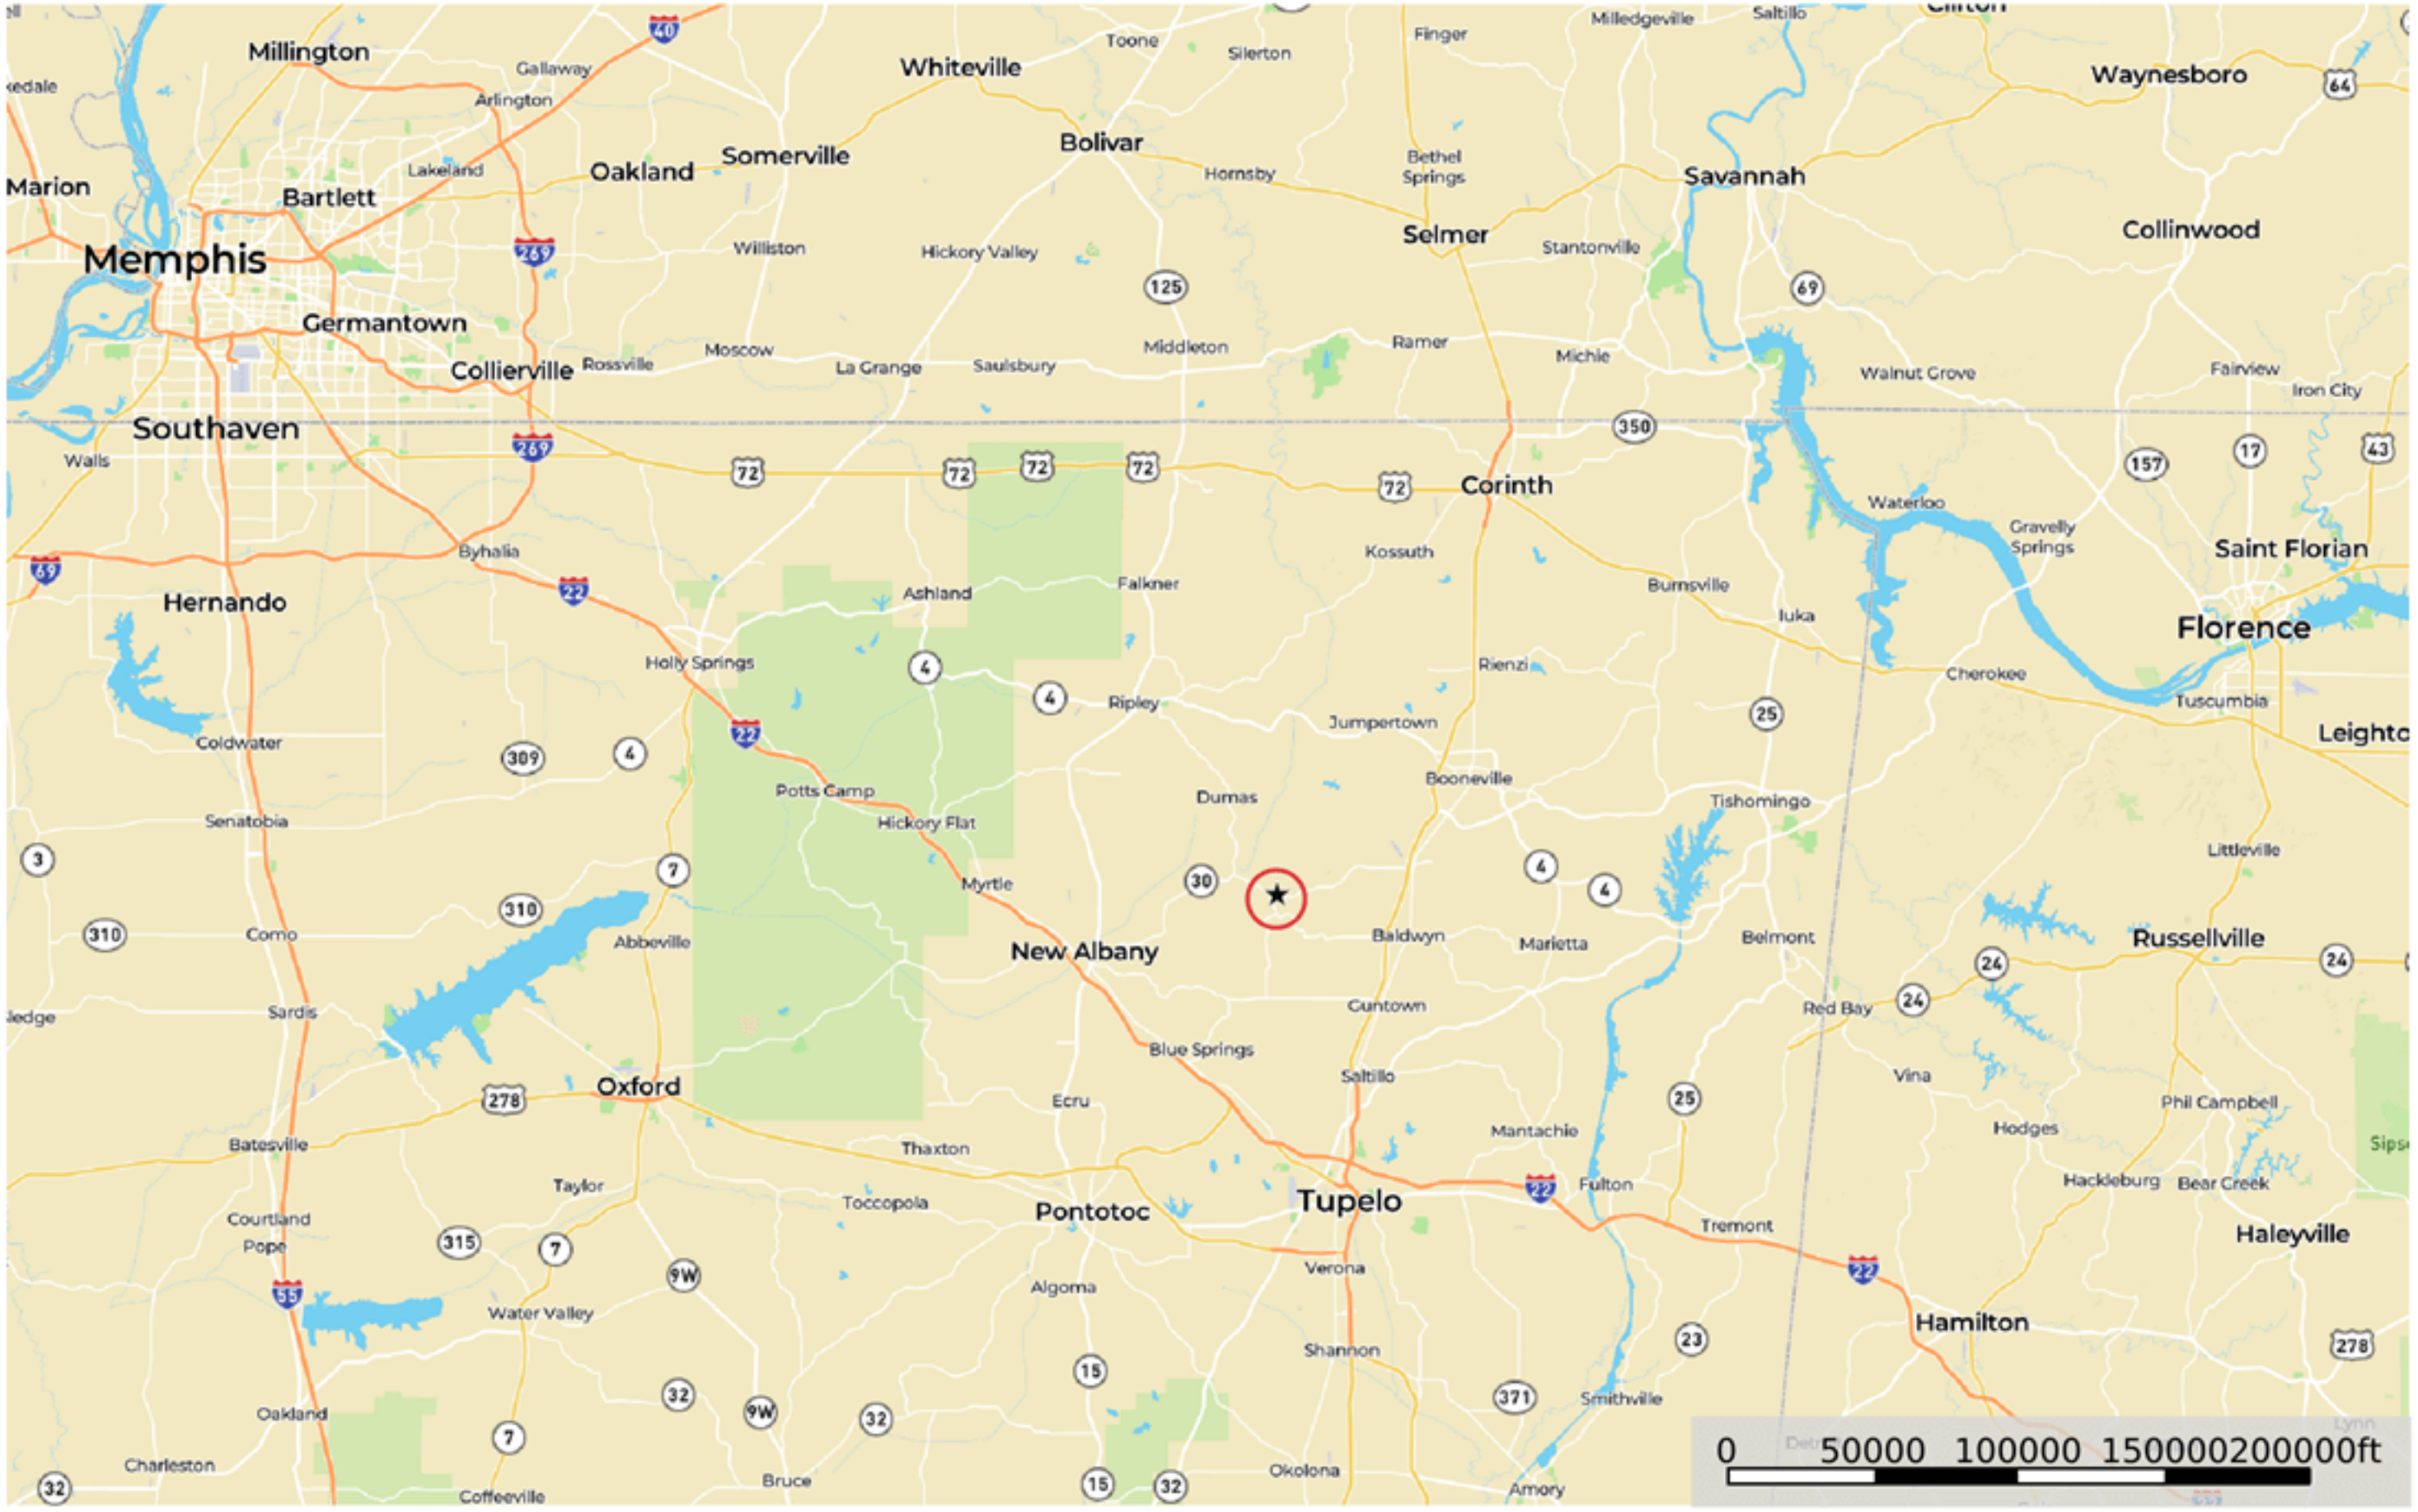

BMC01 Southwest 16

Union County, Mississippi, 16 AC +/-

- ★ Star
- Road / Trail
- Opening
- Boundary
- General Location

BMC01 Southwest 16
Union County, Mississippi, 16 AC +/-

-  Road / Trail
-  Opening
-  Boundary

Entrance

Hwy 30

Hwy 30

Creek

Creek

**+/- 16 acres
NOT A SURVEY**

BMC01 Southwest 16
Union County, Mississippi, 16 AC +/-

--- Road / Trail  Opening  Boundary

**+/- 16 acres
NOT A SURVEY**

Opening

Woods Road

Hwy 30

Hwy 30

BMC01 Southwest 16
Union County, Mississippi, 16 AC +/-

- Road / Trail
- Opening
- Boundary