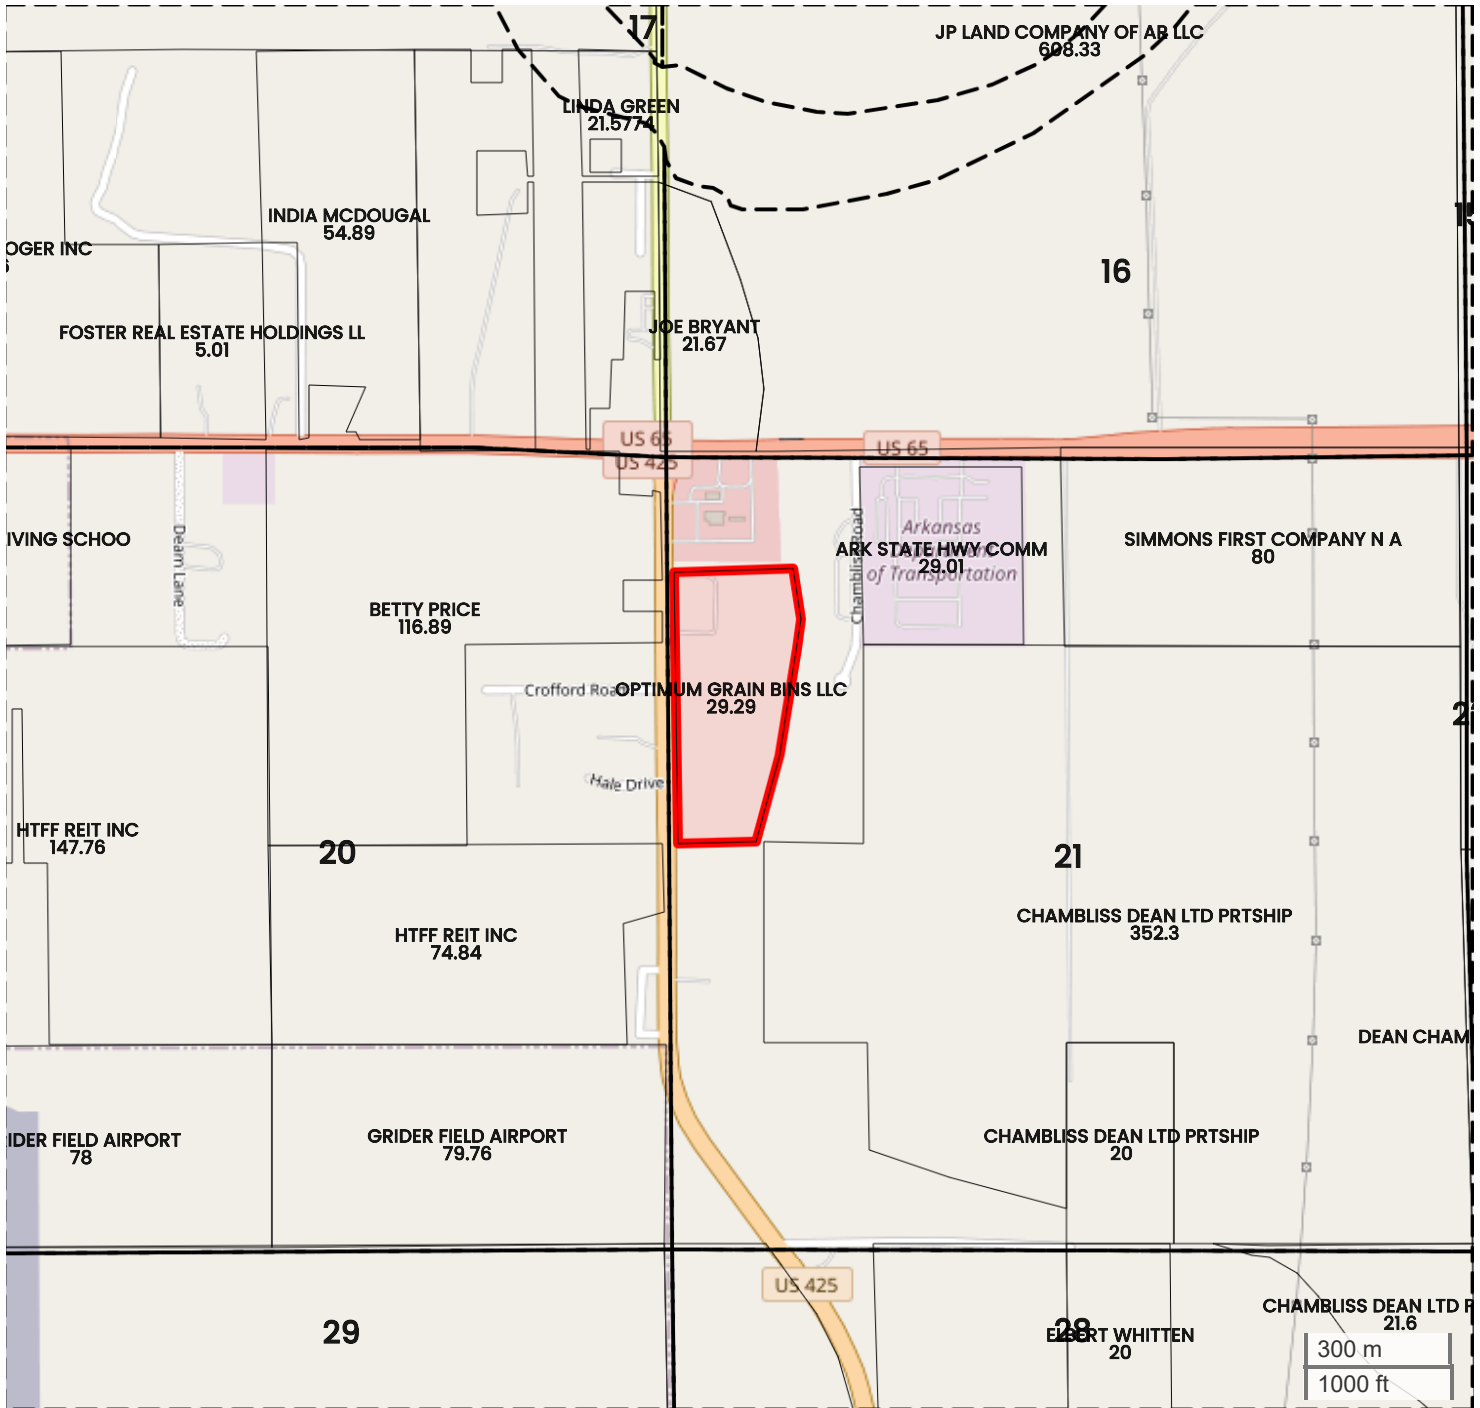

UNDEFINED FARM (30.00 AC TOTAL, 0 AC TILLABLE)

PLAT MAP

Center: 34.190043, -91.919861

21-6S-8W

Victoria Township Jefferson County, AR

FarmWorth, LLC makes no representations or warranties, express or implied, as to the accuracy of any information, data, numerical values, boundaries, or any other information generated through the use of FarmWorth.com. User is solely responsible for independently investigating and determining all information provided through FarmWorth.com prior to use and waives any and all claims against FarmWorth, LLC for any inaccuracies or inconsistencies in the information and/or data.