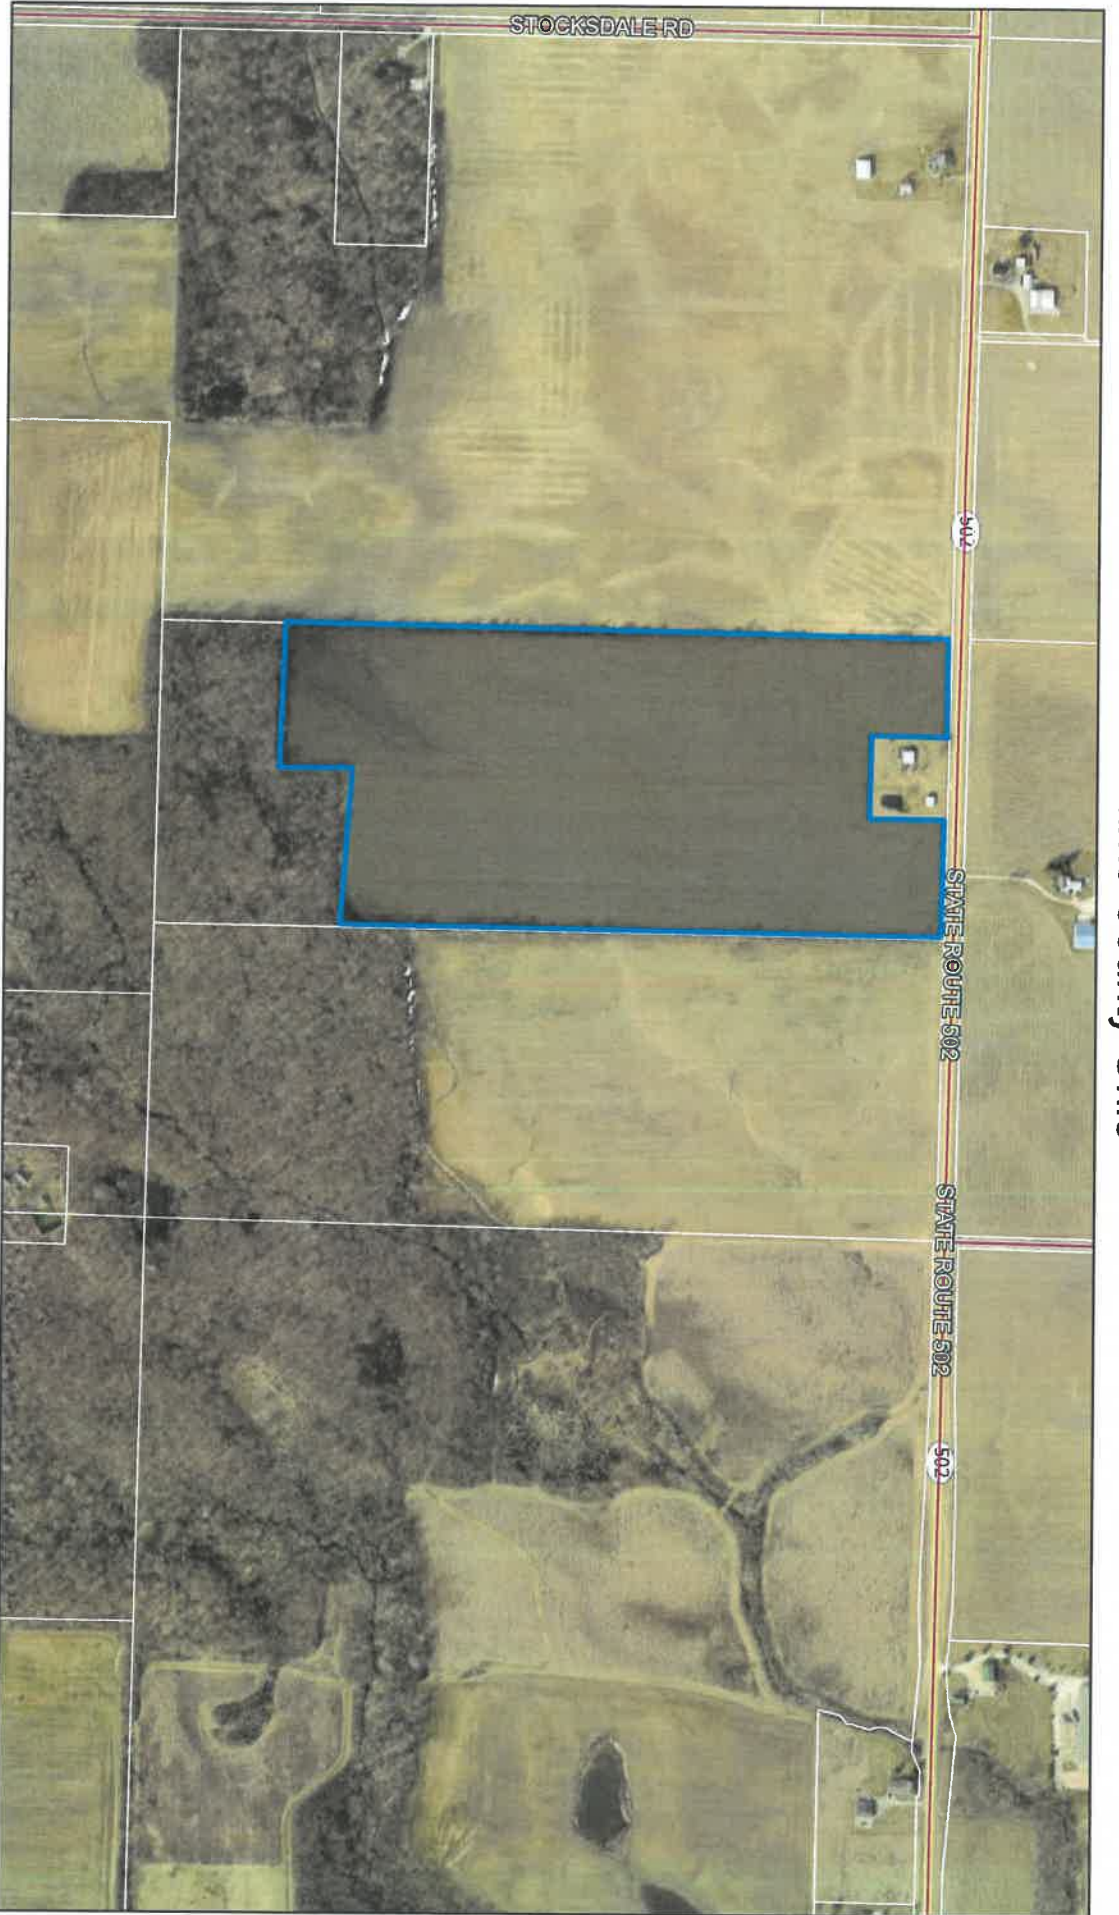

Darke County Ohio

1/10/2025, 2:59:48 PM

- 13421E703296N.sid 13236E827376N.sid 13210E7933056N.sid 13210E750816N.sid
- Red: Band_1 Red: Band_1 Red: Band_1 Red: Band_1
- Green: Band_2 Green: Band_2 Green: Band_2 Green: Band_2
- Blue: Band_3 Blue: Band_3 Blue: Band_3 Blue: Band_3

— Road Names
Parcels