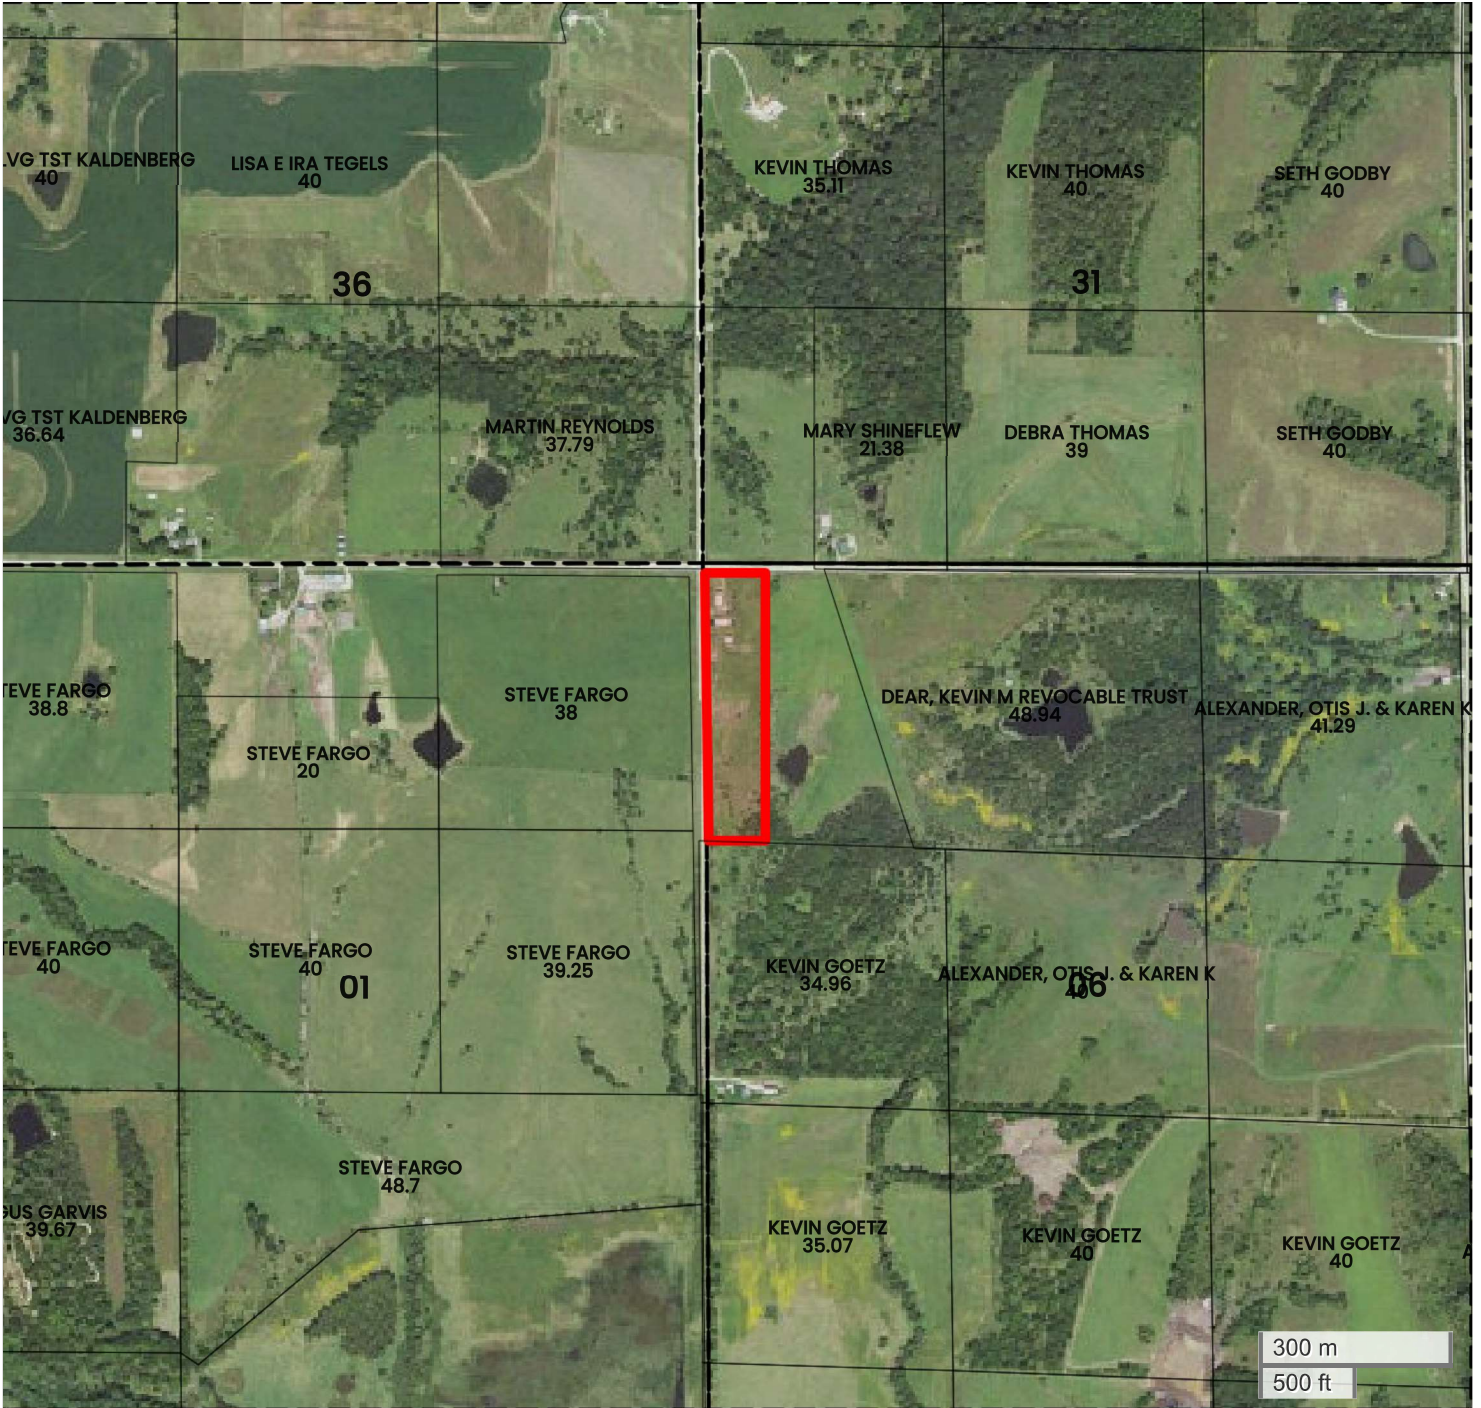

ACREAGE (8.48 AC TOTAL, 0 AC TILLABLE)

PLAT MAP

Center: 41.159383, -93.556917

06-73N-23W

Otter Creek Township

Lucas County, IA

FarmWorth, LLC makes no representations or warranties, express or implied, as to the accuracy of any information, data, numerical values, boundaries, or any other information generated through the use of FarmWorth.com. User is solely responsible for independently investigating and determining all information provided through FarmWorth.com prior to use and waives any and all claims against FarmWorth, LLC for any inaccuracies or inconsistencies in the information and/or data.