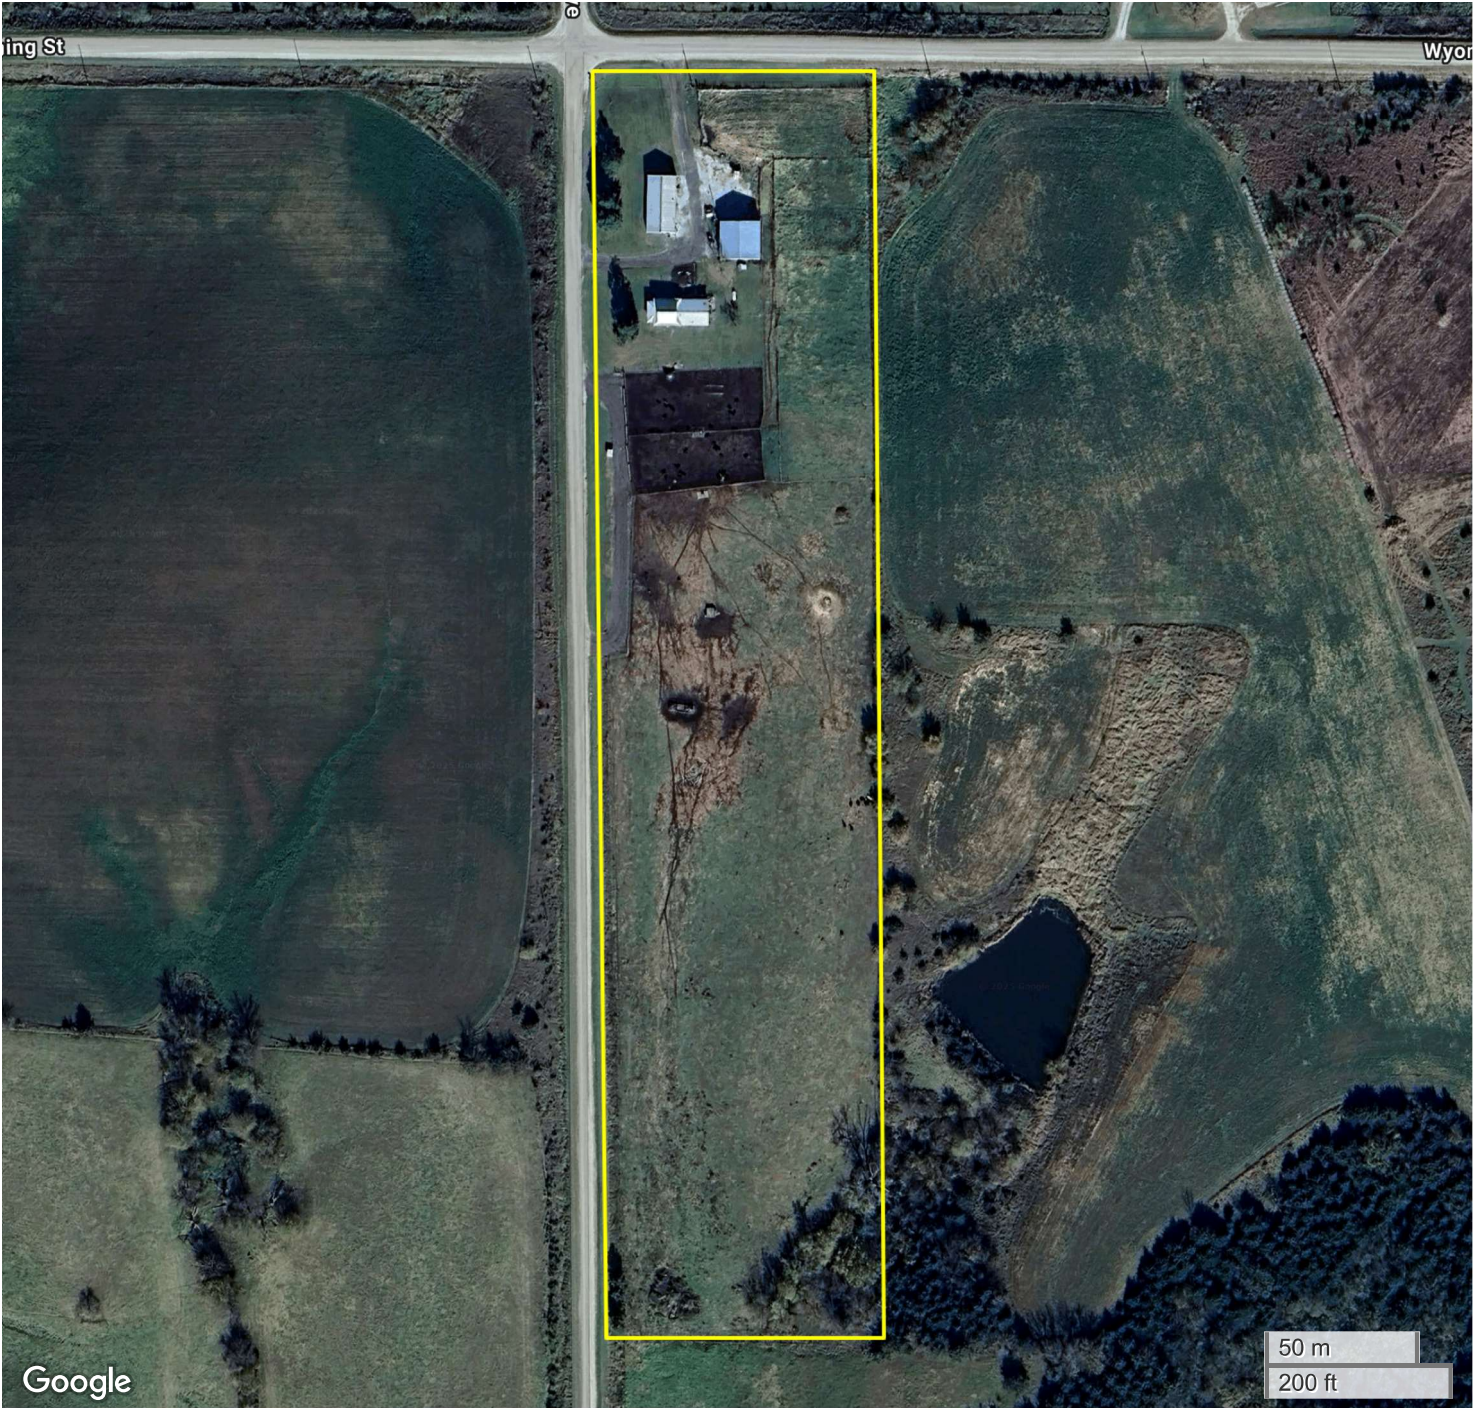

ACREAGE (8.48 AC TOTAL, 0 AC TILLABLE)

# AERIAL MAP

Google

50 m  
200 ft

Center: 41.159369, -93.556923

06-73N-23W

Otter Creek Township

Lucas County, IA

FarmWorth, LLC makes no representations or warranties, express or implied, as to the accuracy of any information, data, numerical values, boundaries, or any other information generated through the use of FarmWorth.com. User is solely responsible for independently investigating and determining all information provided through FarmWorth.com prior to use and waives any and all claims against FarmWorth, LLC for any inaccuracies or inconsistencies in the information and/or data.