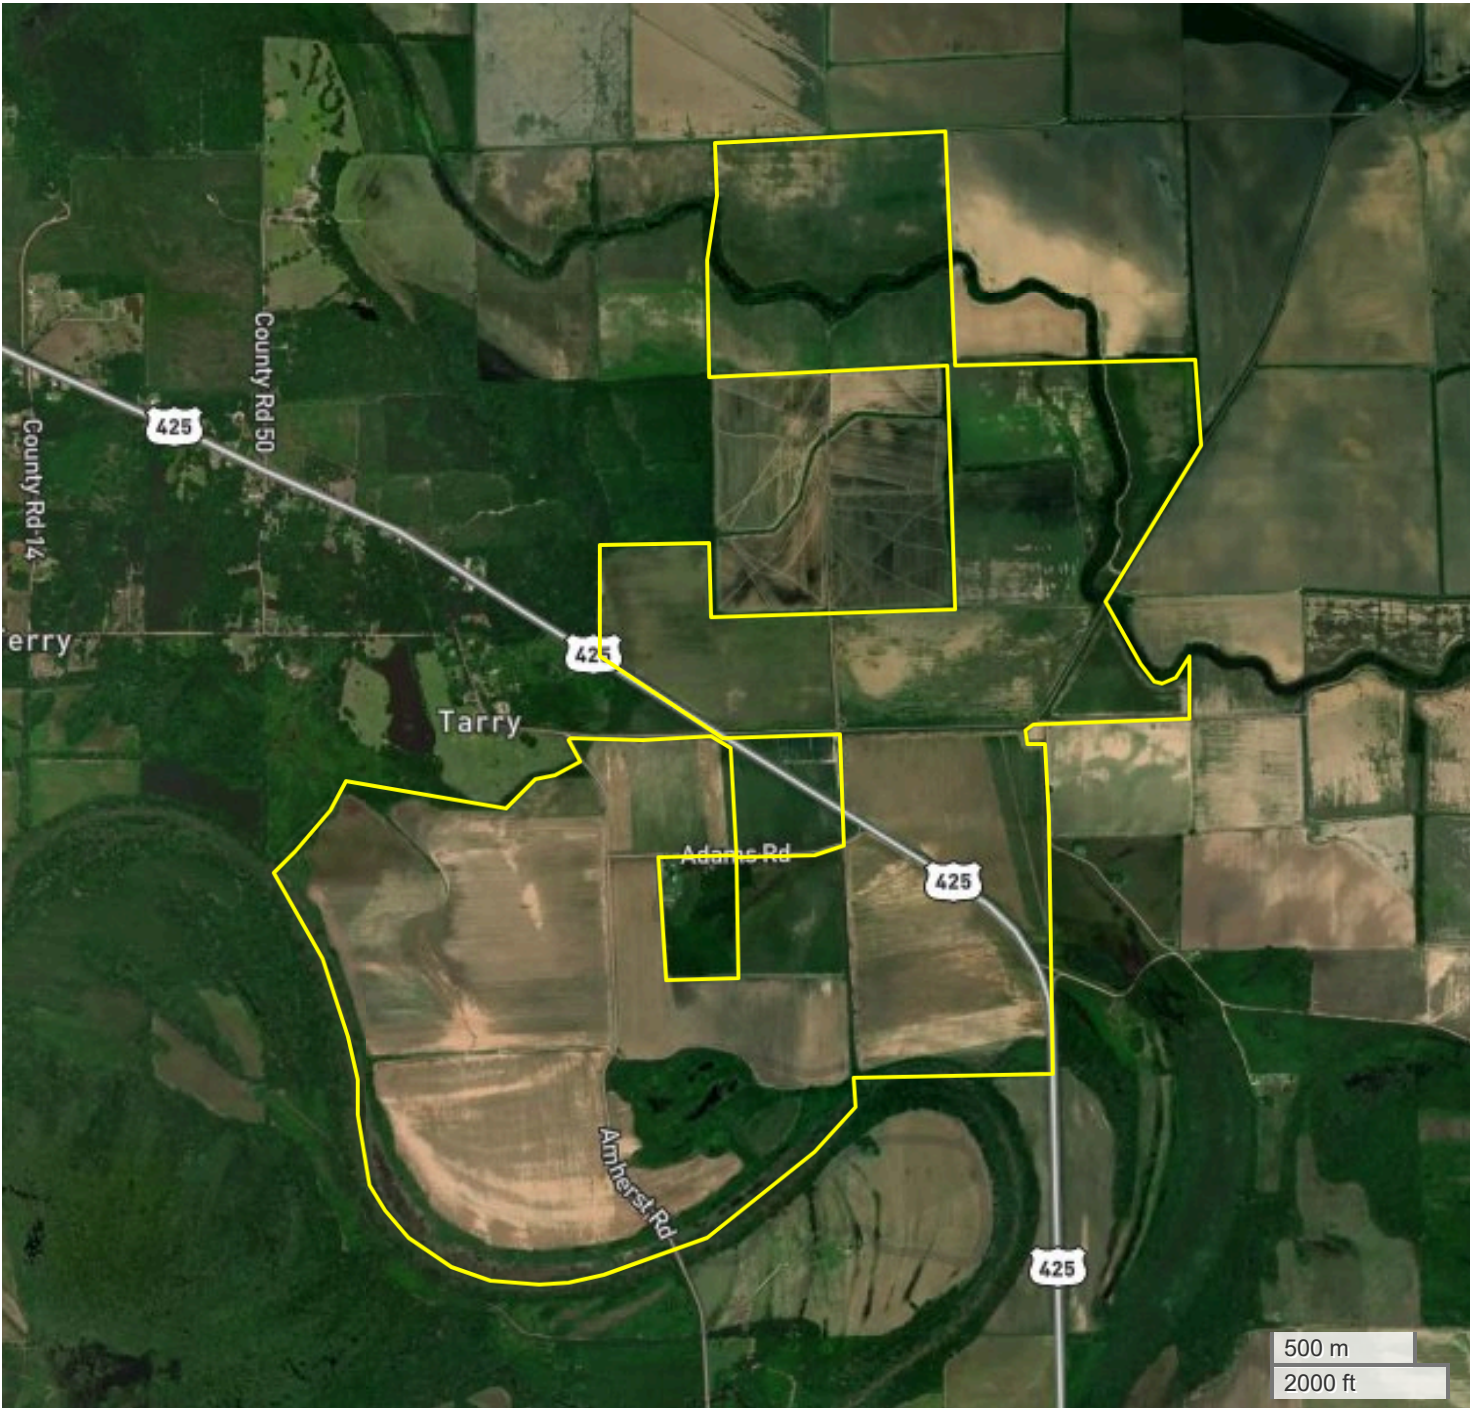

OPTIMUM CLOWERS LLC (1344.05 AC TOTAL, 0 AC TILLABLE)

AERIAL MAP

Center: 34.076453, -91.832014

32-7S-7W

Bartholomew Township

Lincoln County, AR

FarmWorth, LLC makes no representations or warranties, express or implied, as to the accuracy of any information, data, numerical values, boundaries, or any other information generated through the use of FarmWorth.com. User is solely responsible for independently investigating and determining all information provided through FarmWorth.com prior to use and waives any and all claims against FarmWorth, LLC for any inaccuracies or inconsistencies in the information and/or data.