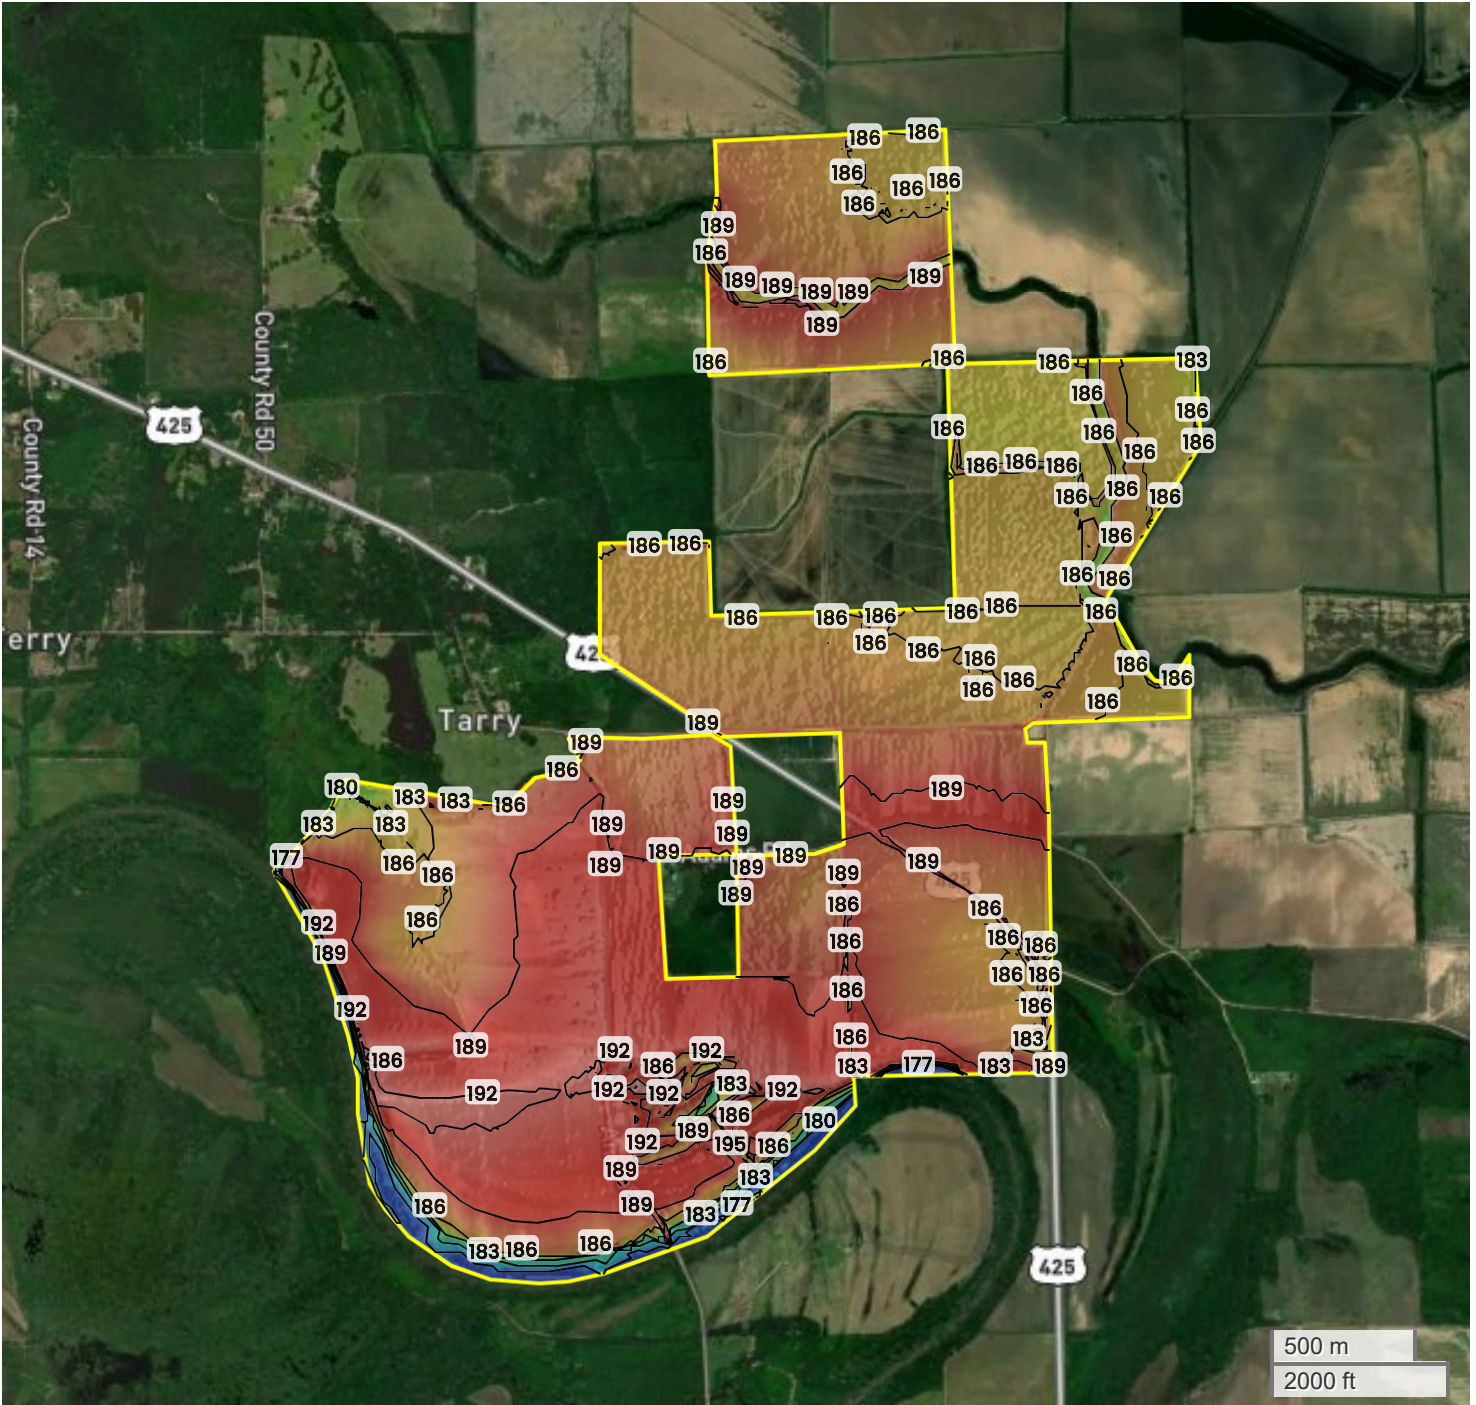

OPTIMUM CLOWERS LLC (1344.05 AC TOTAL, 0 AC TILLABLE)

TOPOGRAPHY

500 m
2000 ft

Center: 34.076428, -91.831986

32-7S-7W

Bartholomew Township

Lincoln County, AR

Source:	USGS 10m DEM
Interval(ft):	3
Max:	195.0 ft
Min:	177.0 ft
Range:	18.0 ft
Average:	186.0 ft

FarmWorth, LLC makes no representations or warranties, express or implied, as to the accuracy of any information, data, numerical values, boundaries, or any other information generated through the use of FarmWorth.com. User is solely responsible for independently investigating and determining all information provided through FarmWorth.com prior to use and waives any and all claims against FarmWorth, LLC for any inaccuracies or inconsistencies in the information and/or data.