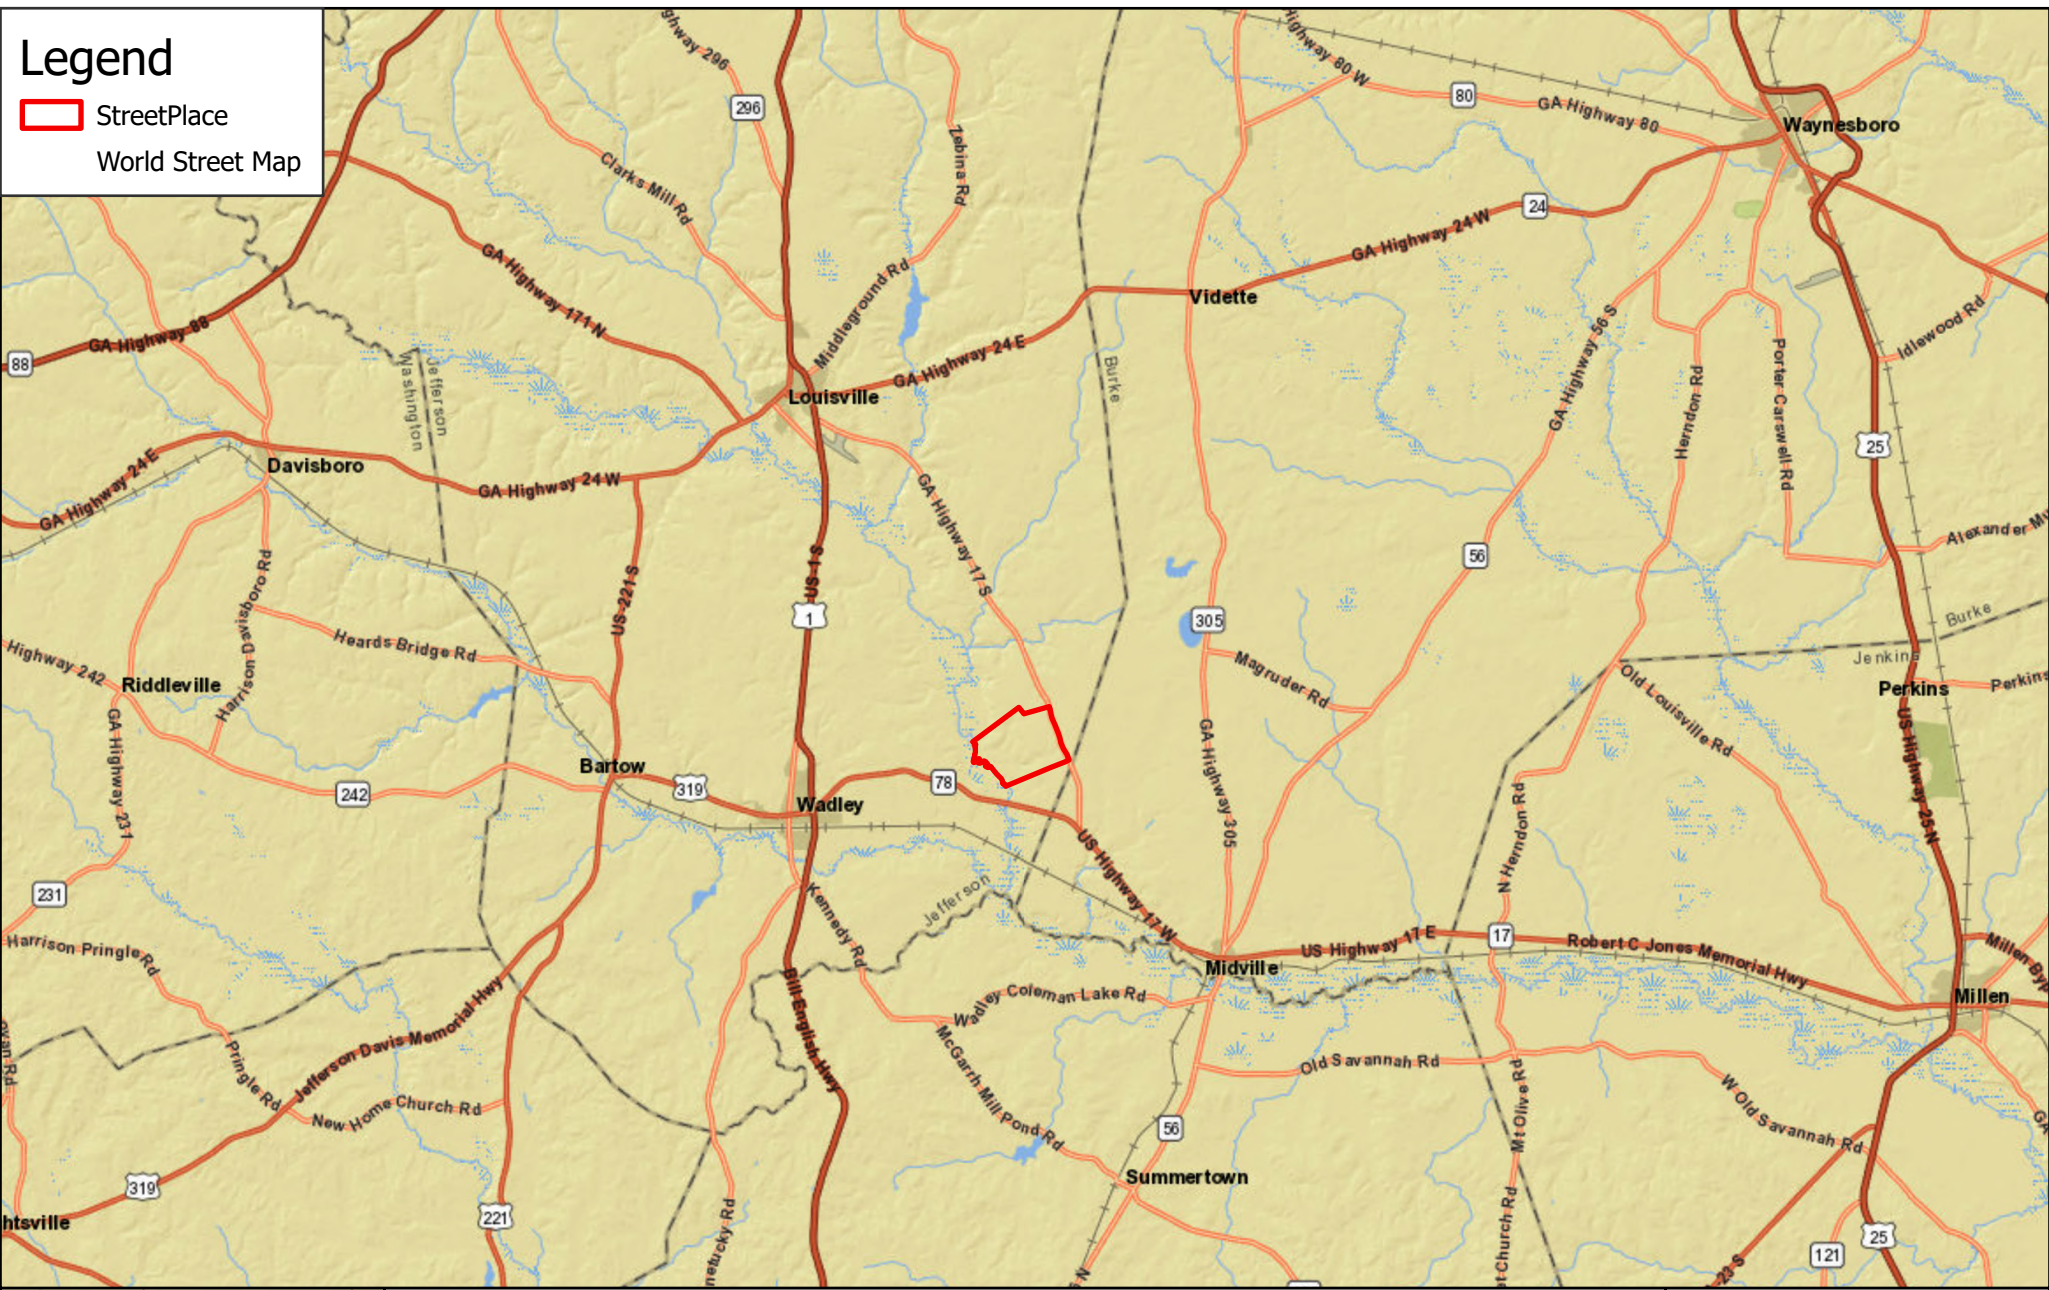

# Legend

-  StreetPlace
-  World Street Map

## Street Place Plantation Jefferson County, GA

JACK R FRANKHOUSER, ALC  
REALTOR/FORESTER  
912-678-5920  
GHLAND.COM

2025

Coordinate System: WGS 1984 Web Mercator Auxiliary Sphere

Center: 82.3139°W 32.8889°N