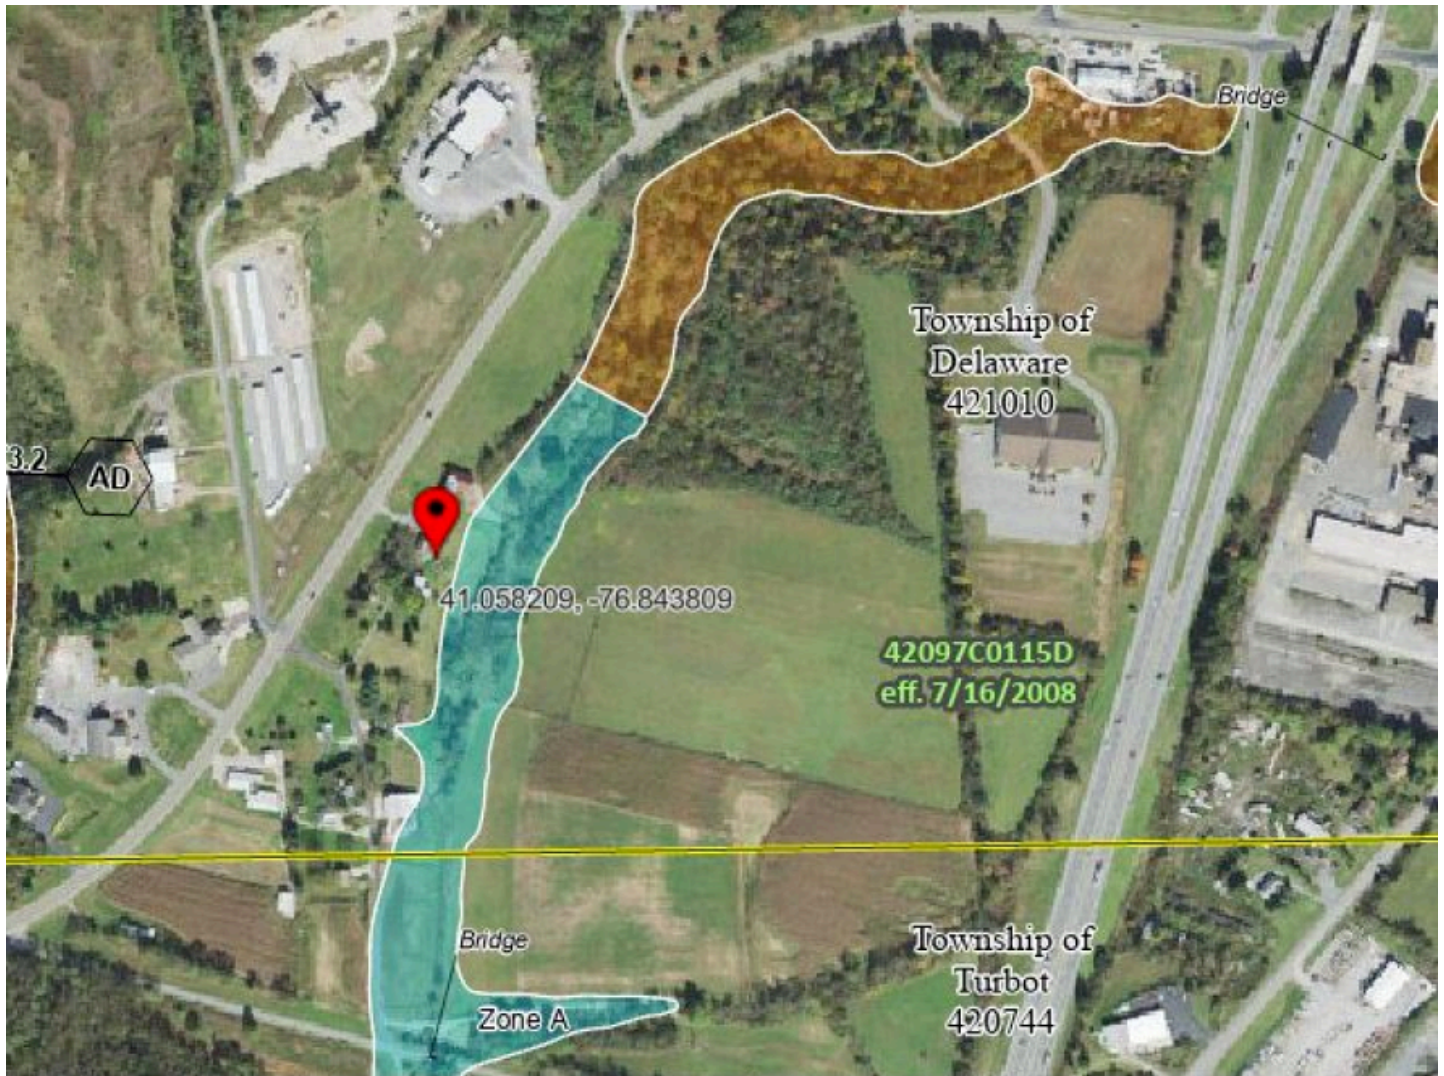

Flood Map

SUSQUEHANNA Trail, Watsonstown, PA 17777

This listing is Active Listed for \$995,000 MLS # 20-98014

USGS The National Map: Orthoimagery. Data refreshed June, 2024.