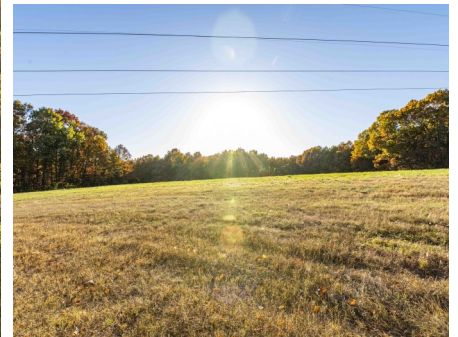

NEW PRICE!

PROPERTY ADDRESS:
175 Taylor School Road
Winfield, MO 63389

PRICE: \$479,000
ACRES: 37.31
COUNTY: Lincoln

PROPERTY HIGHLIGHTS:

- Highly Sought After Area
- Bobs Creek
- Mature Hardwoods
- Deer and Turkey Hunting
- Small Ponds
- Paved Road Frontage

PROPERTY DESCRIPTION:

37.31 surveyed acres in a highly sought part of Lincoln County, MO. Located 8 miles from Troy and only 45 minutes from St. Louis County. Beautiful rolling terrain with open land, mature timber, Bobs Creek, and a small ponds.

This property is being offered as as 37.31 acres or 43.31± acres with the build-ings.

Excellent place to build your dream home on acreage, develop and subdivide the land, or use as your rural retreat and hunt Trophy Missouri Whitetail Deer and Turkey!