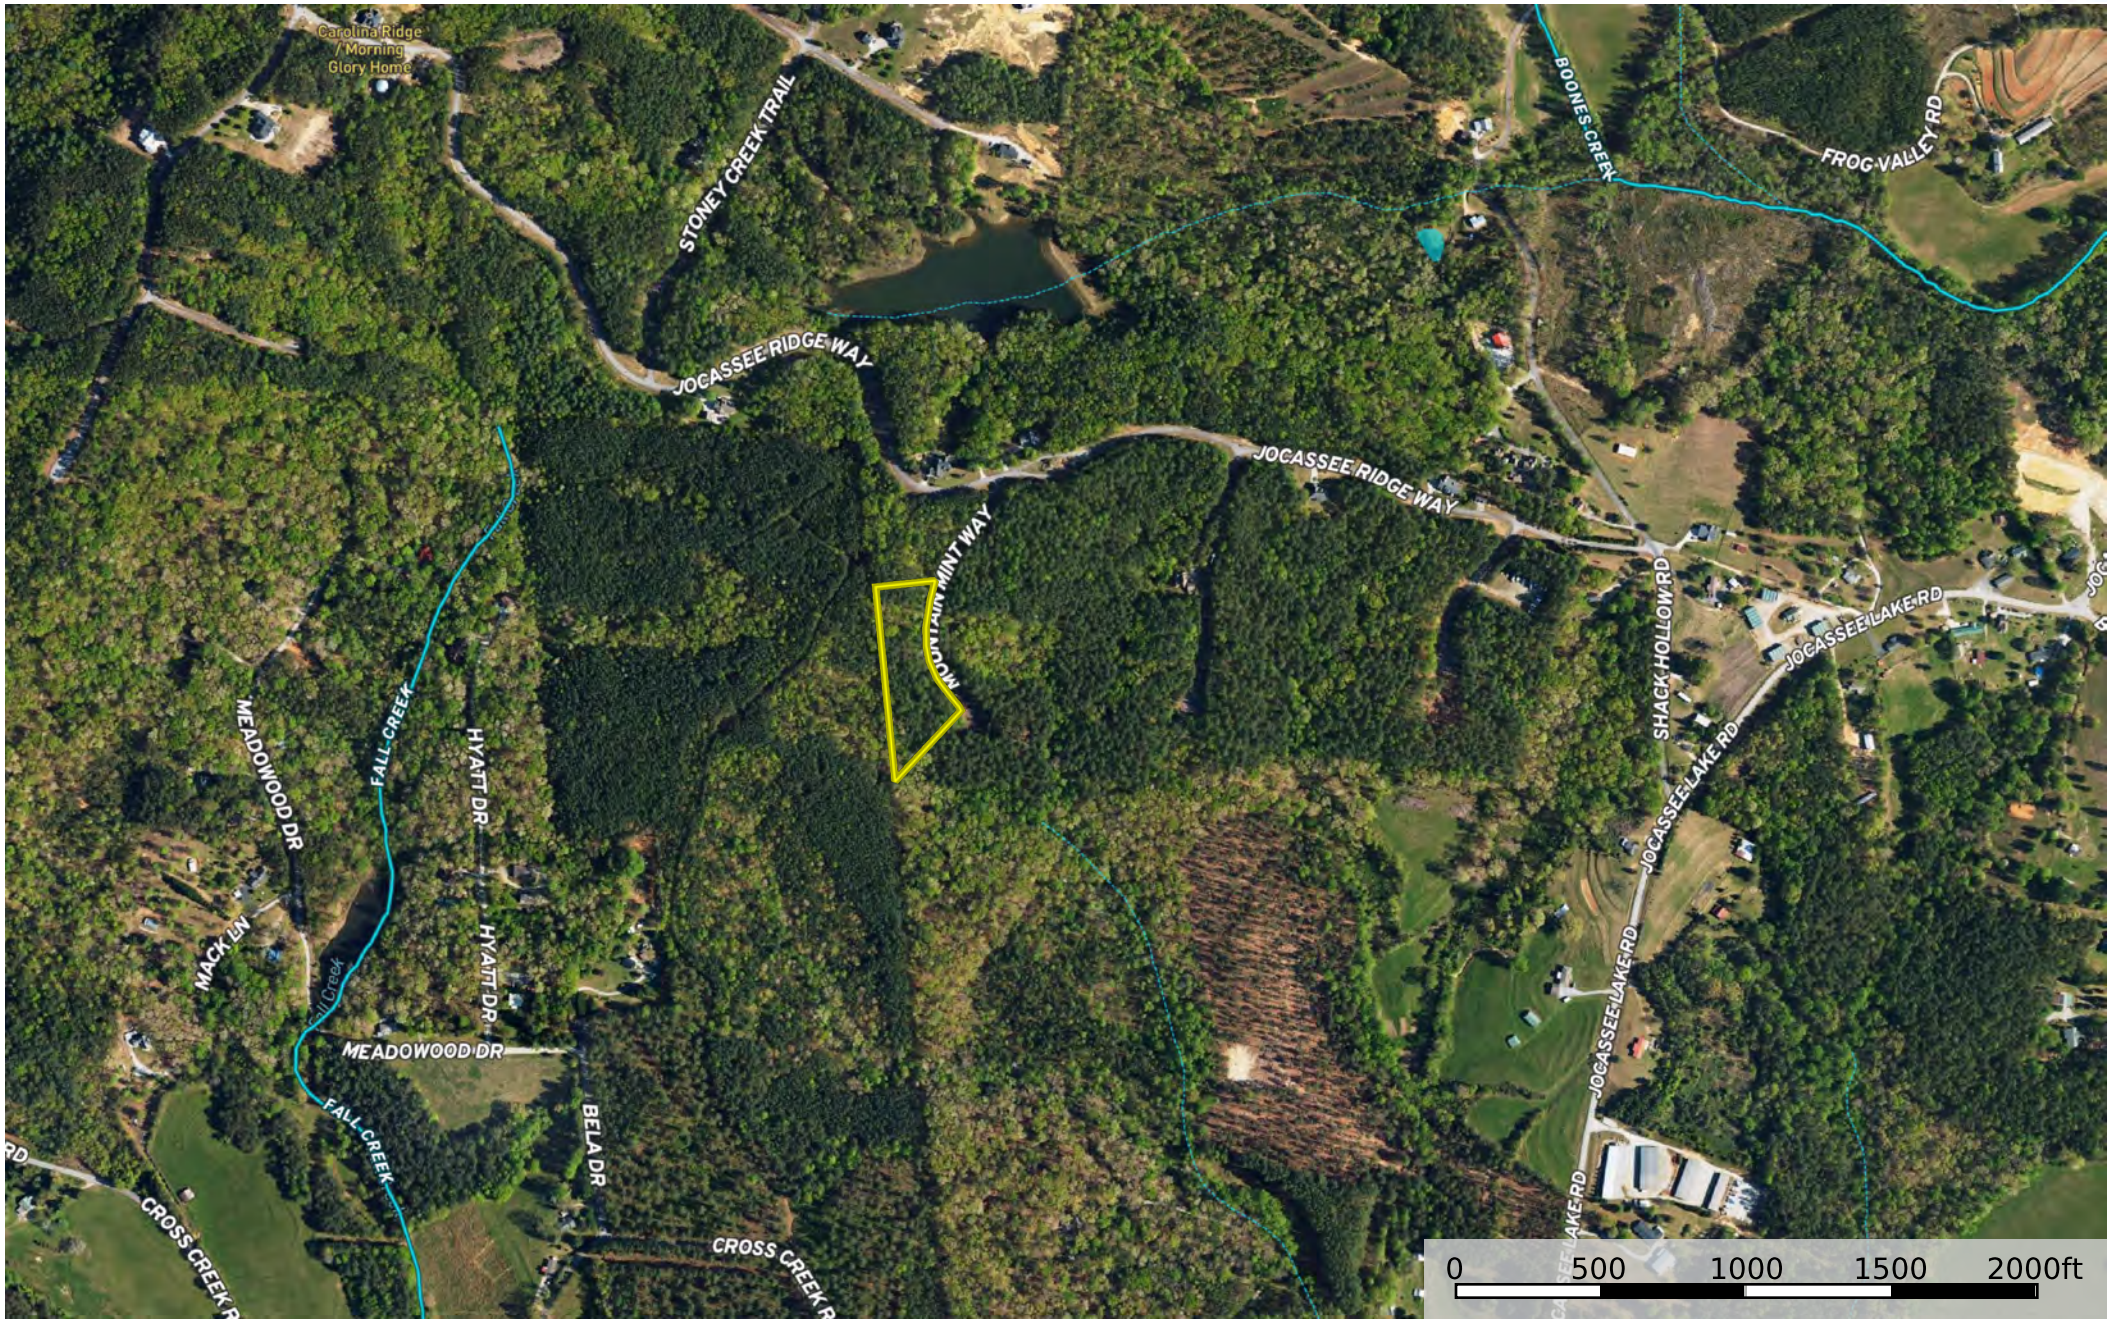

Phillips - Mountain Mint Way

Oconee County, South Carolina, 2.55 AC +/-

Boundary 1 Stream, Intermittent River/Creek Water Body