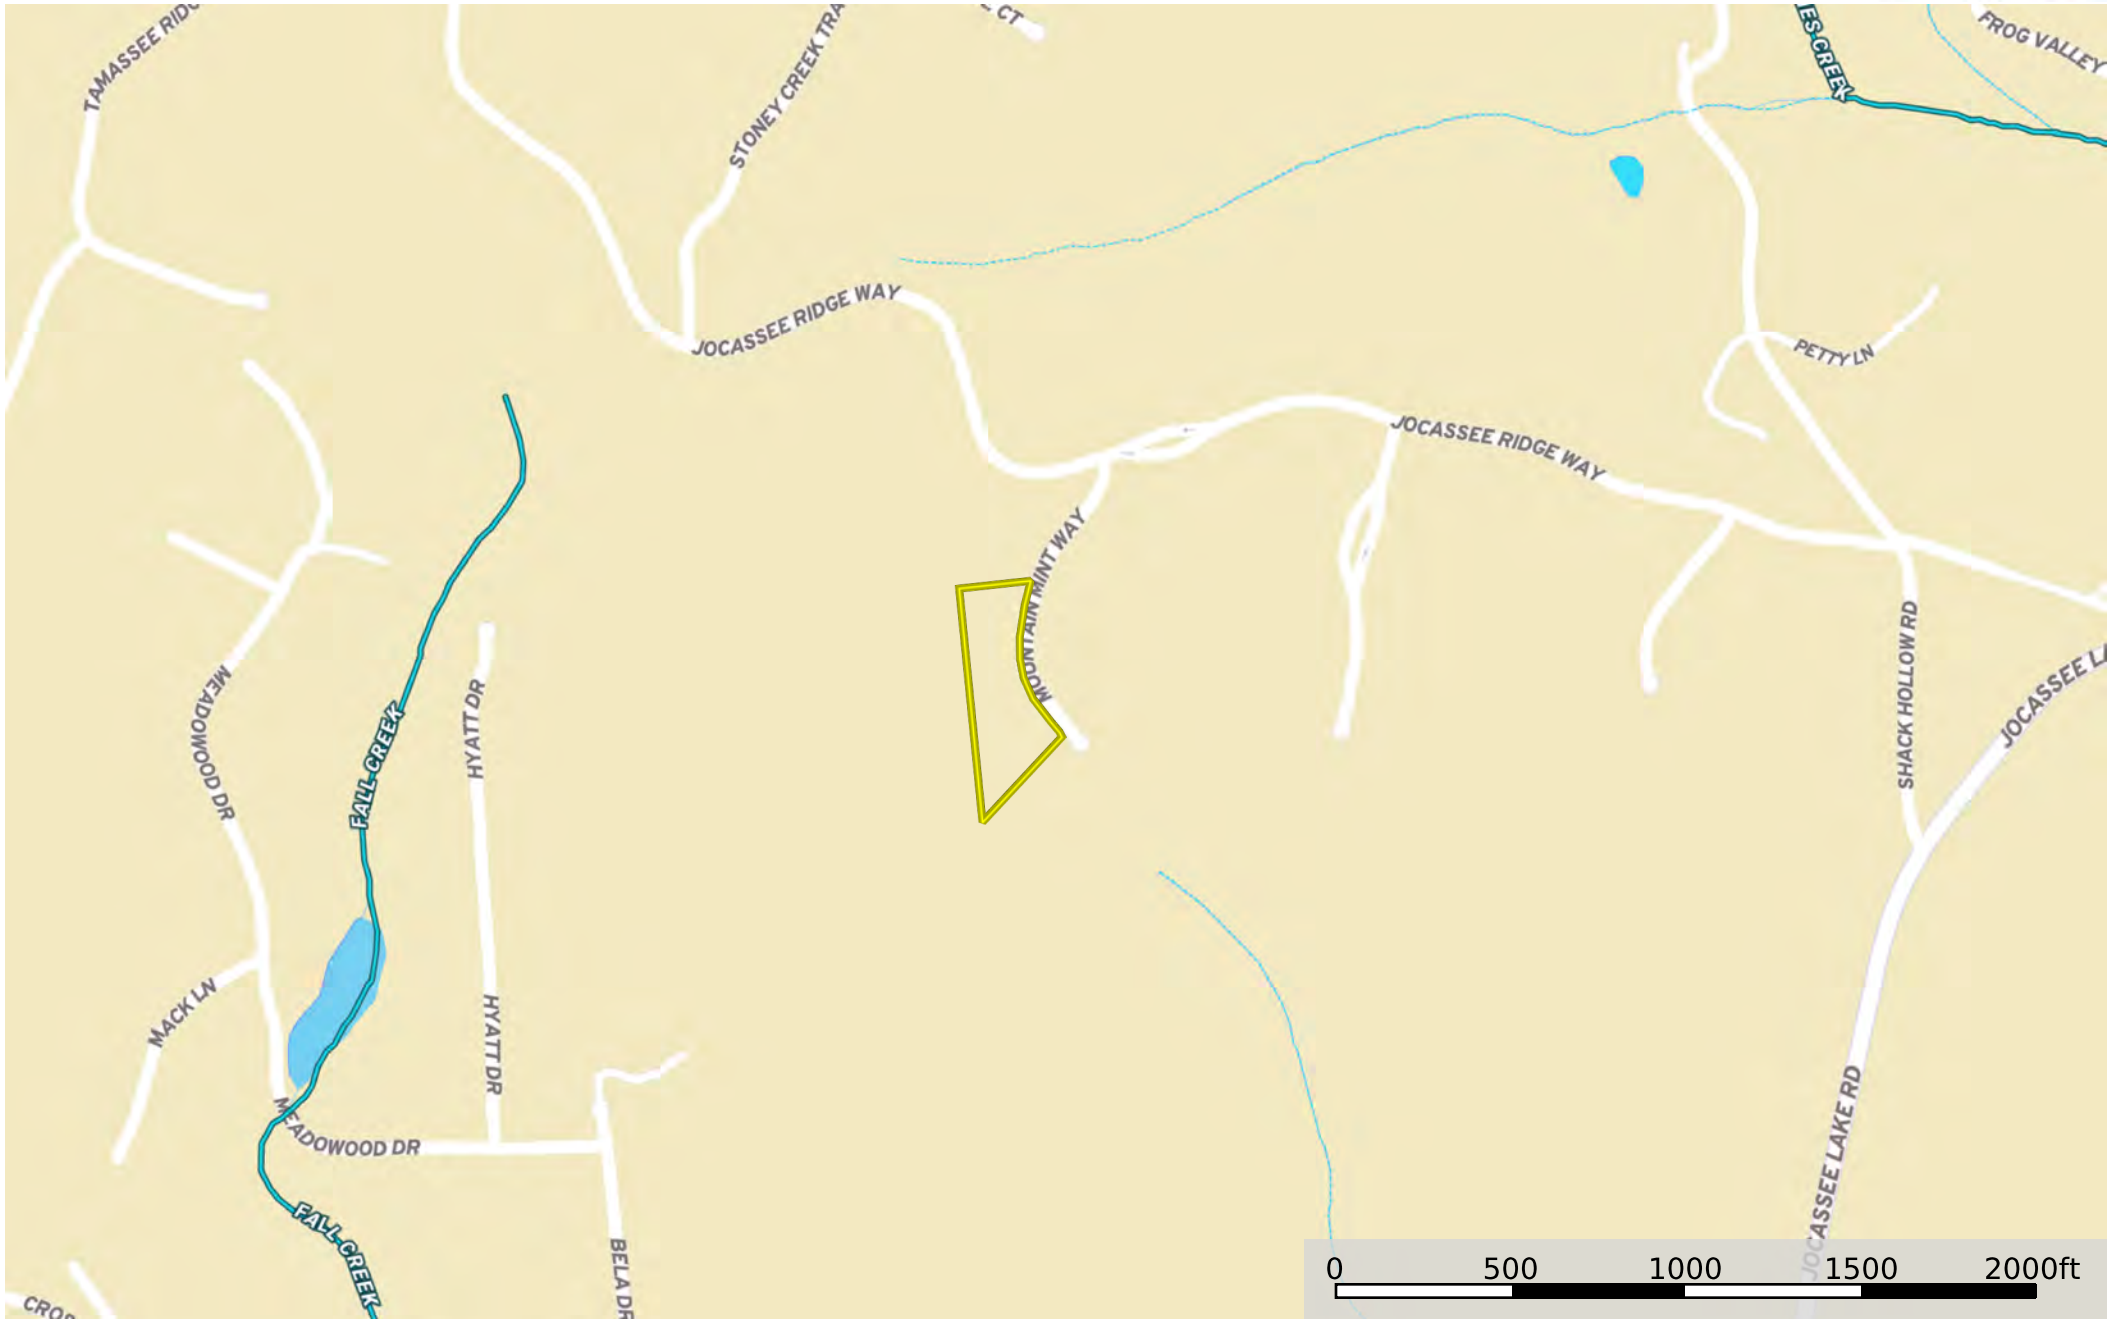

Phillips - Mountain Mint Way

Oconee County, South Carolina, 2.55 AC +/-

- Boundary 1
- Stream, Intermittent
- River/Creek
- Water Body