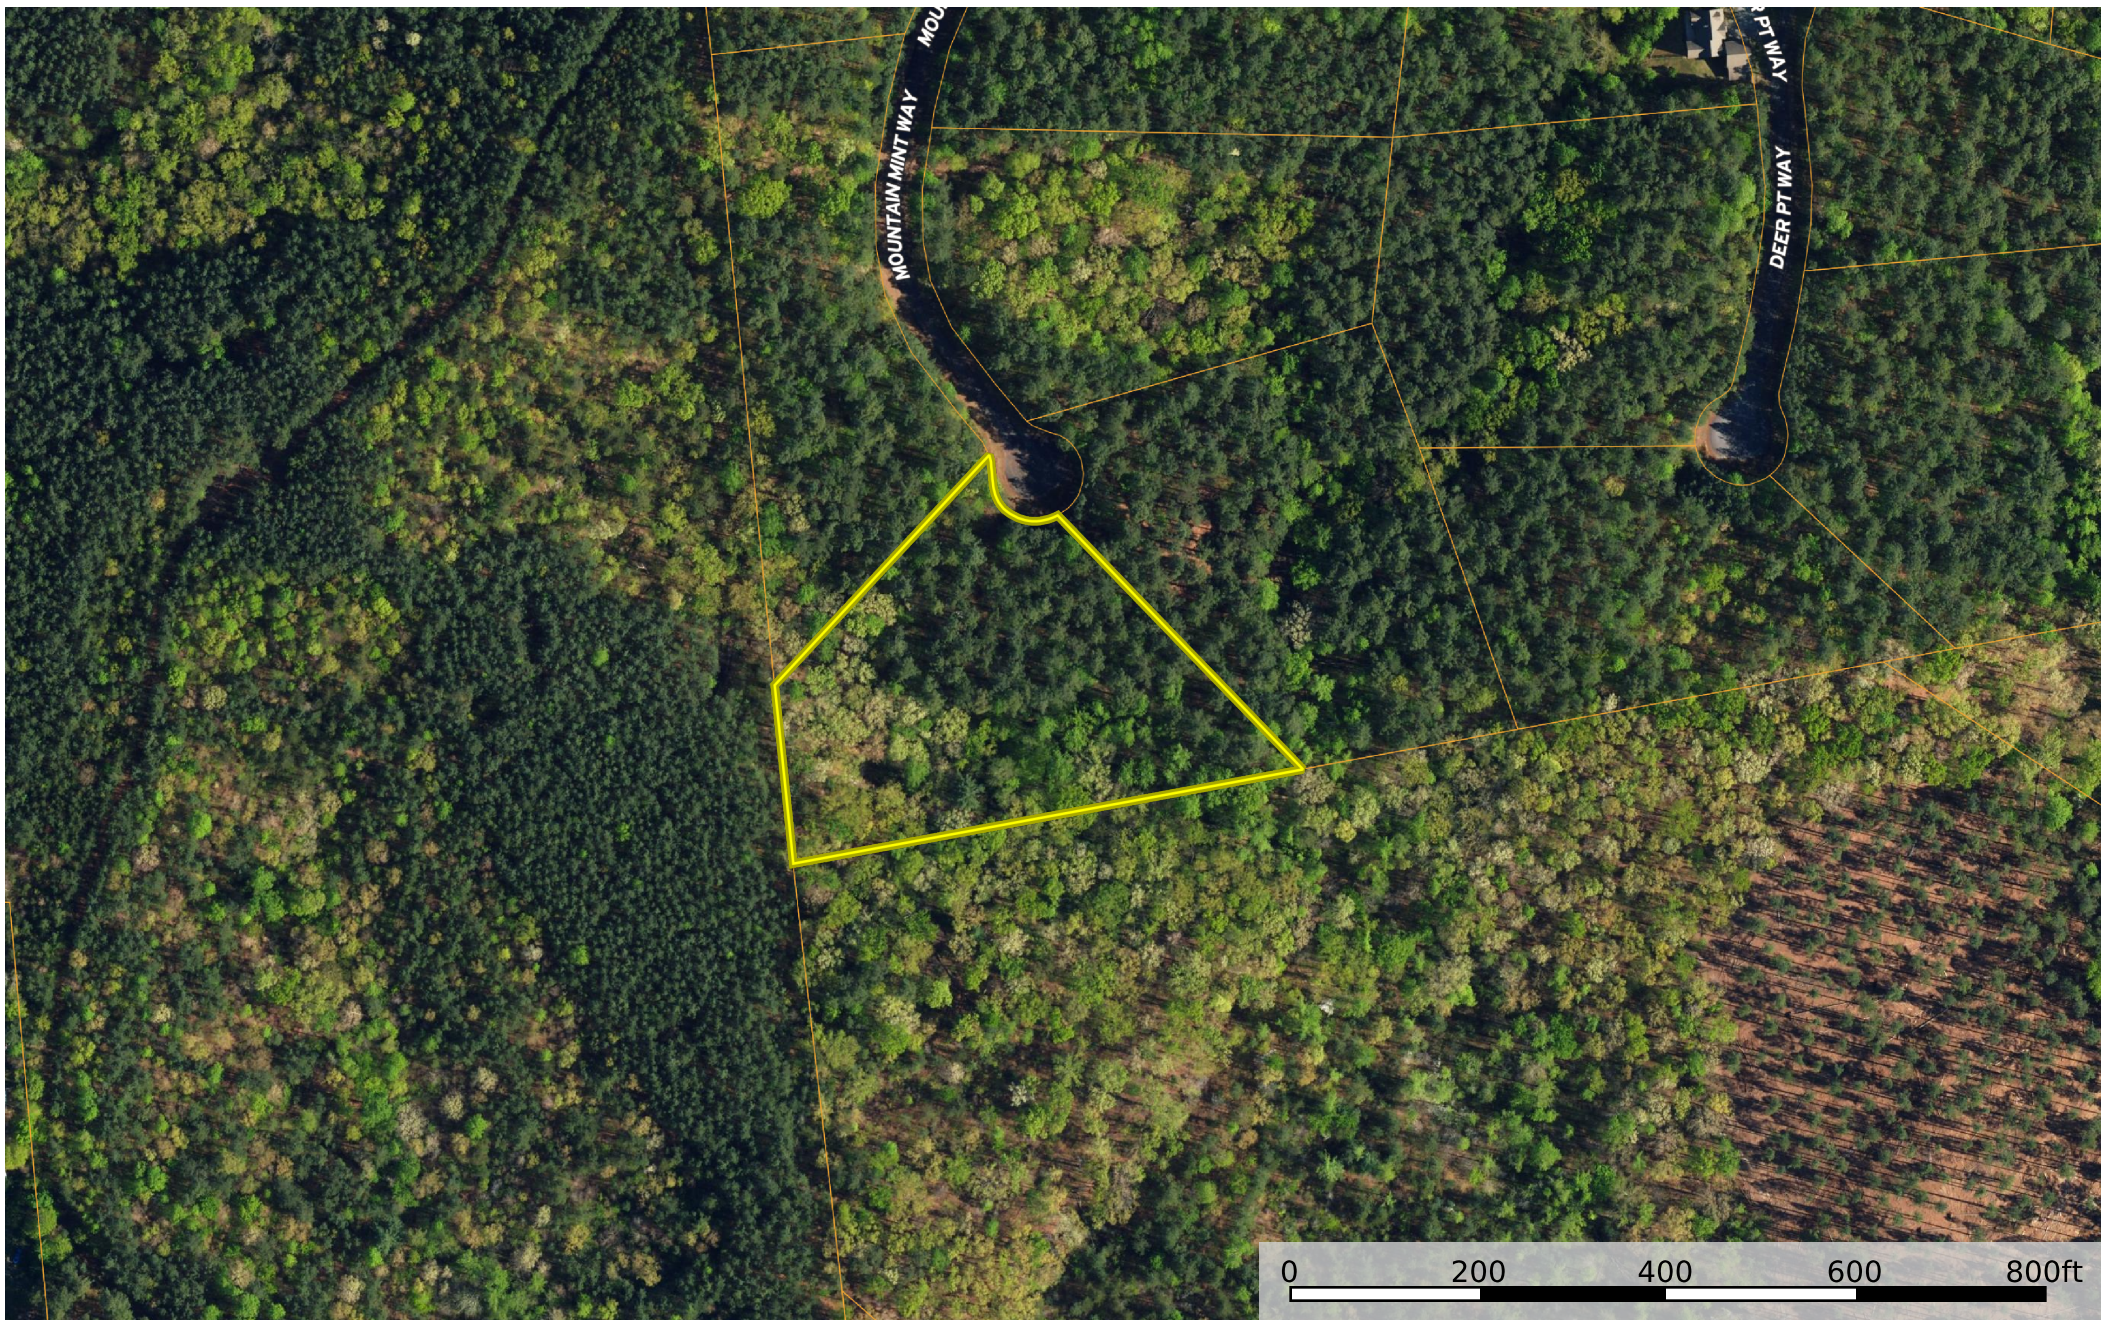

Phillips - Mountain Mint Way - 3.13 Acres

Oconee County, South Carolina, 3.13 AC +/-

 Boundary 1