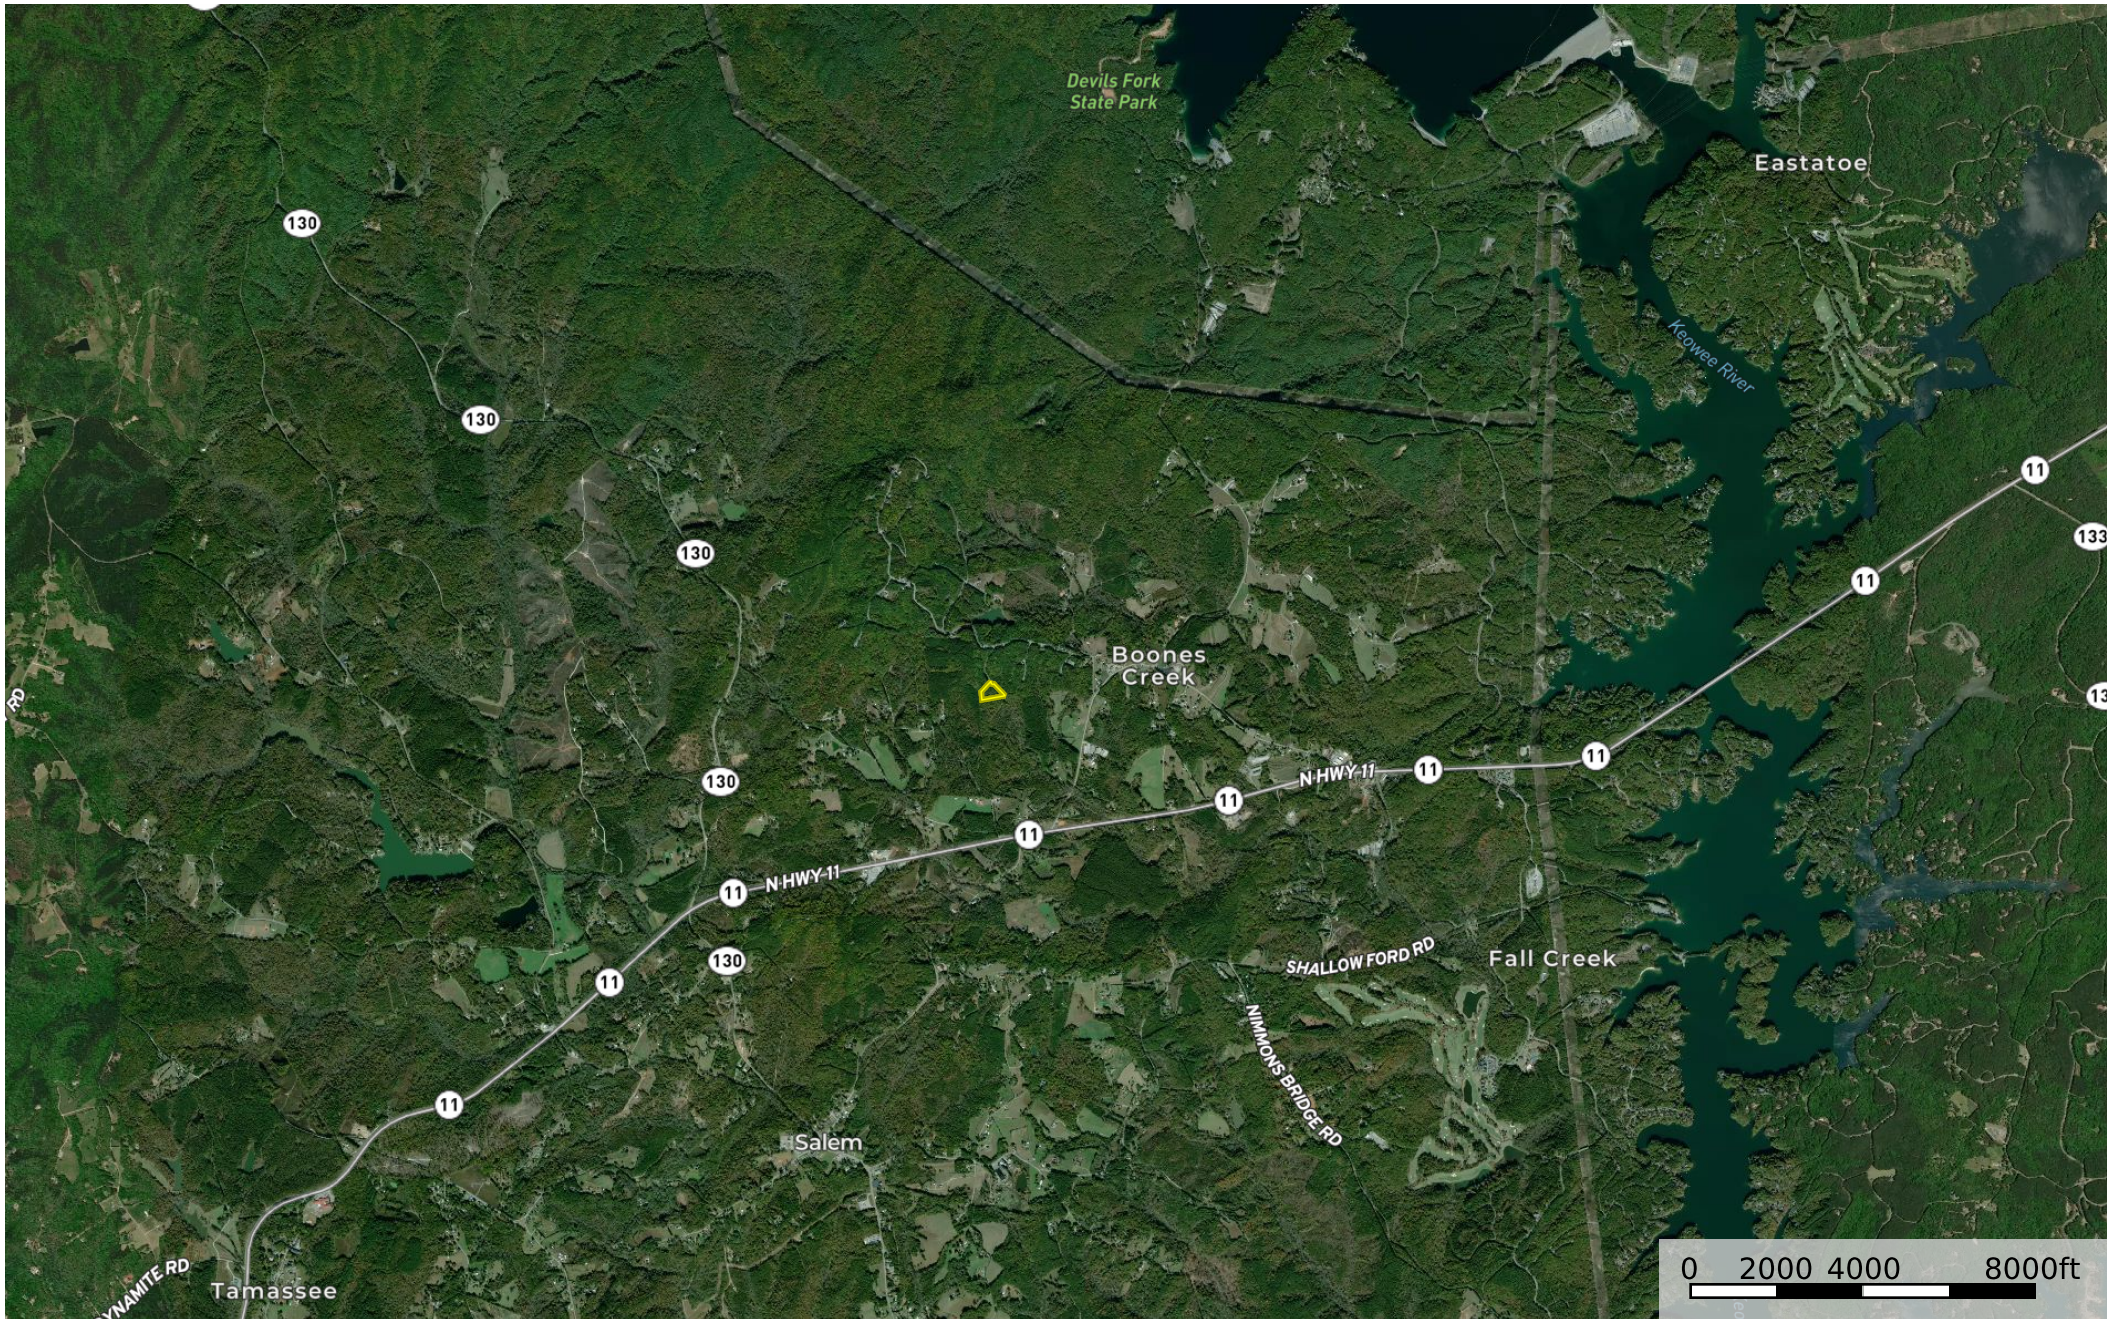

# Phillips - Mountain Mint Way - 3.13 Acres

Oconee County, South Carolina, 3.13 AC +/-

Boundary 1