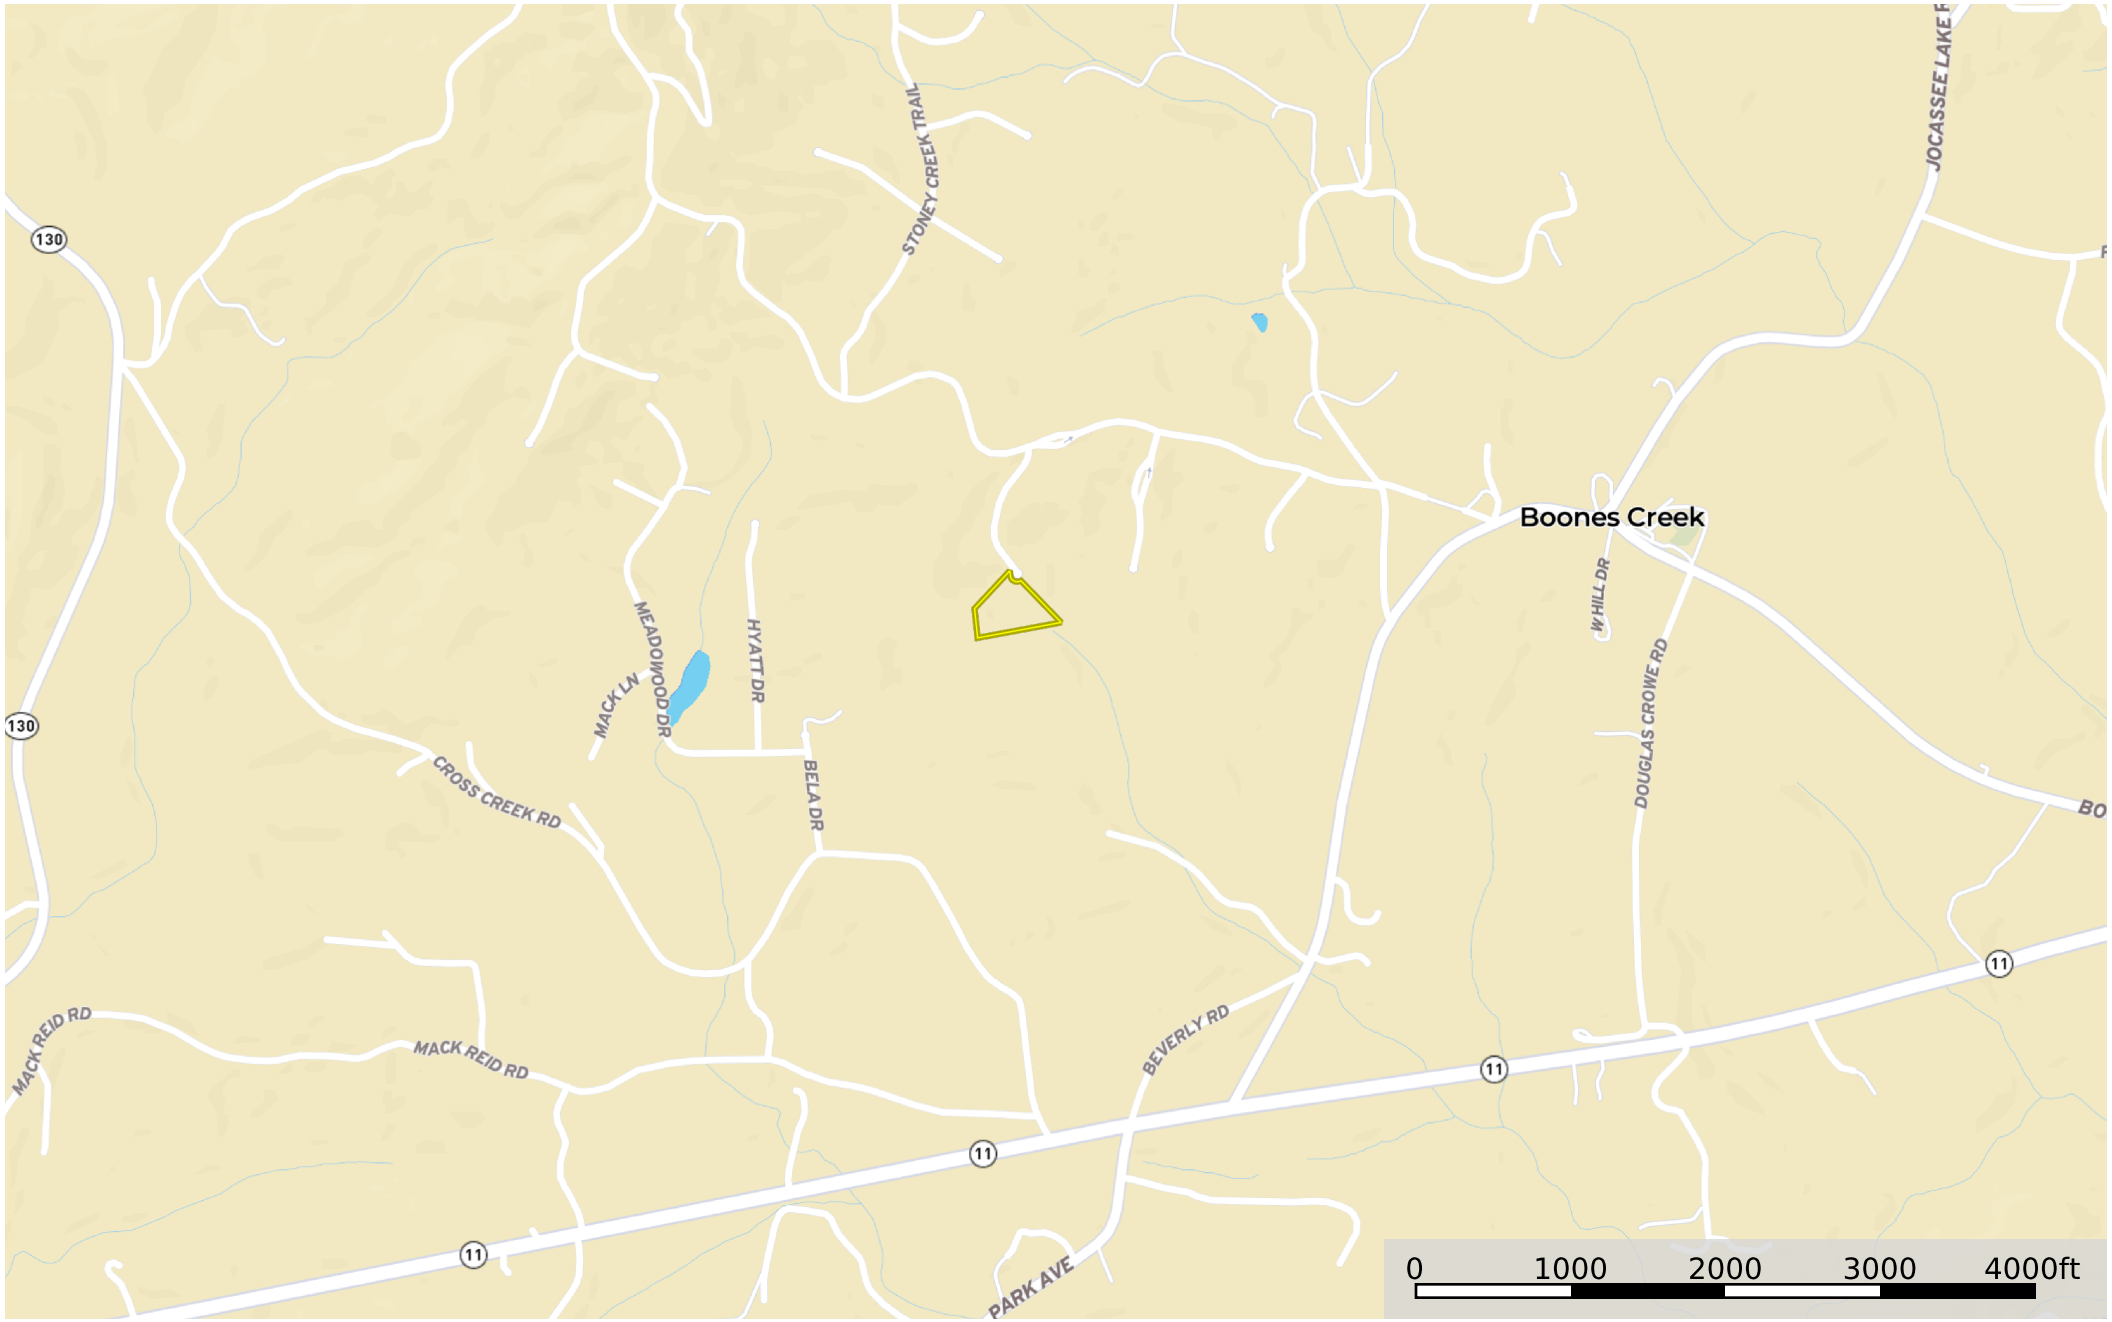

# Phillips - Mountain Mint Way - 3.13 Acres

Oconee County, South Carolina, 3.13 AC +/-

Boundary 1