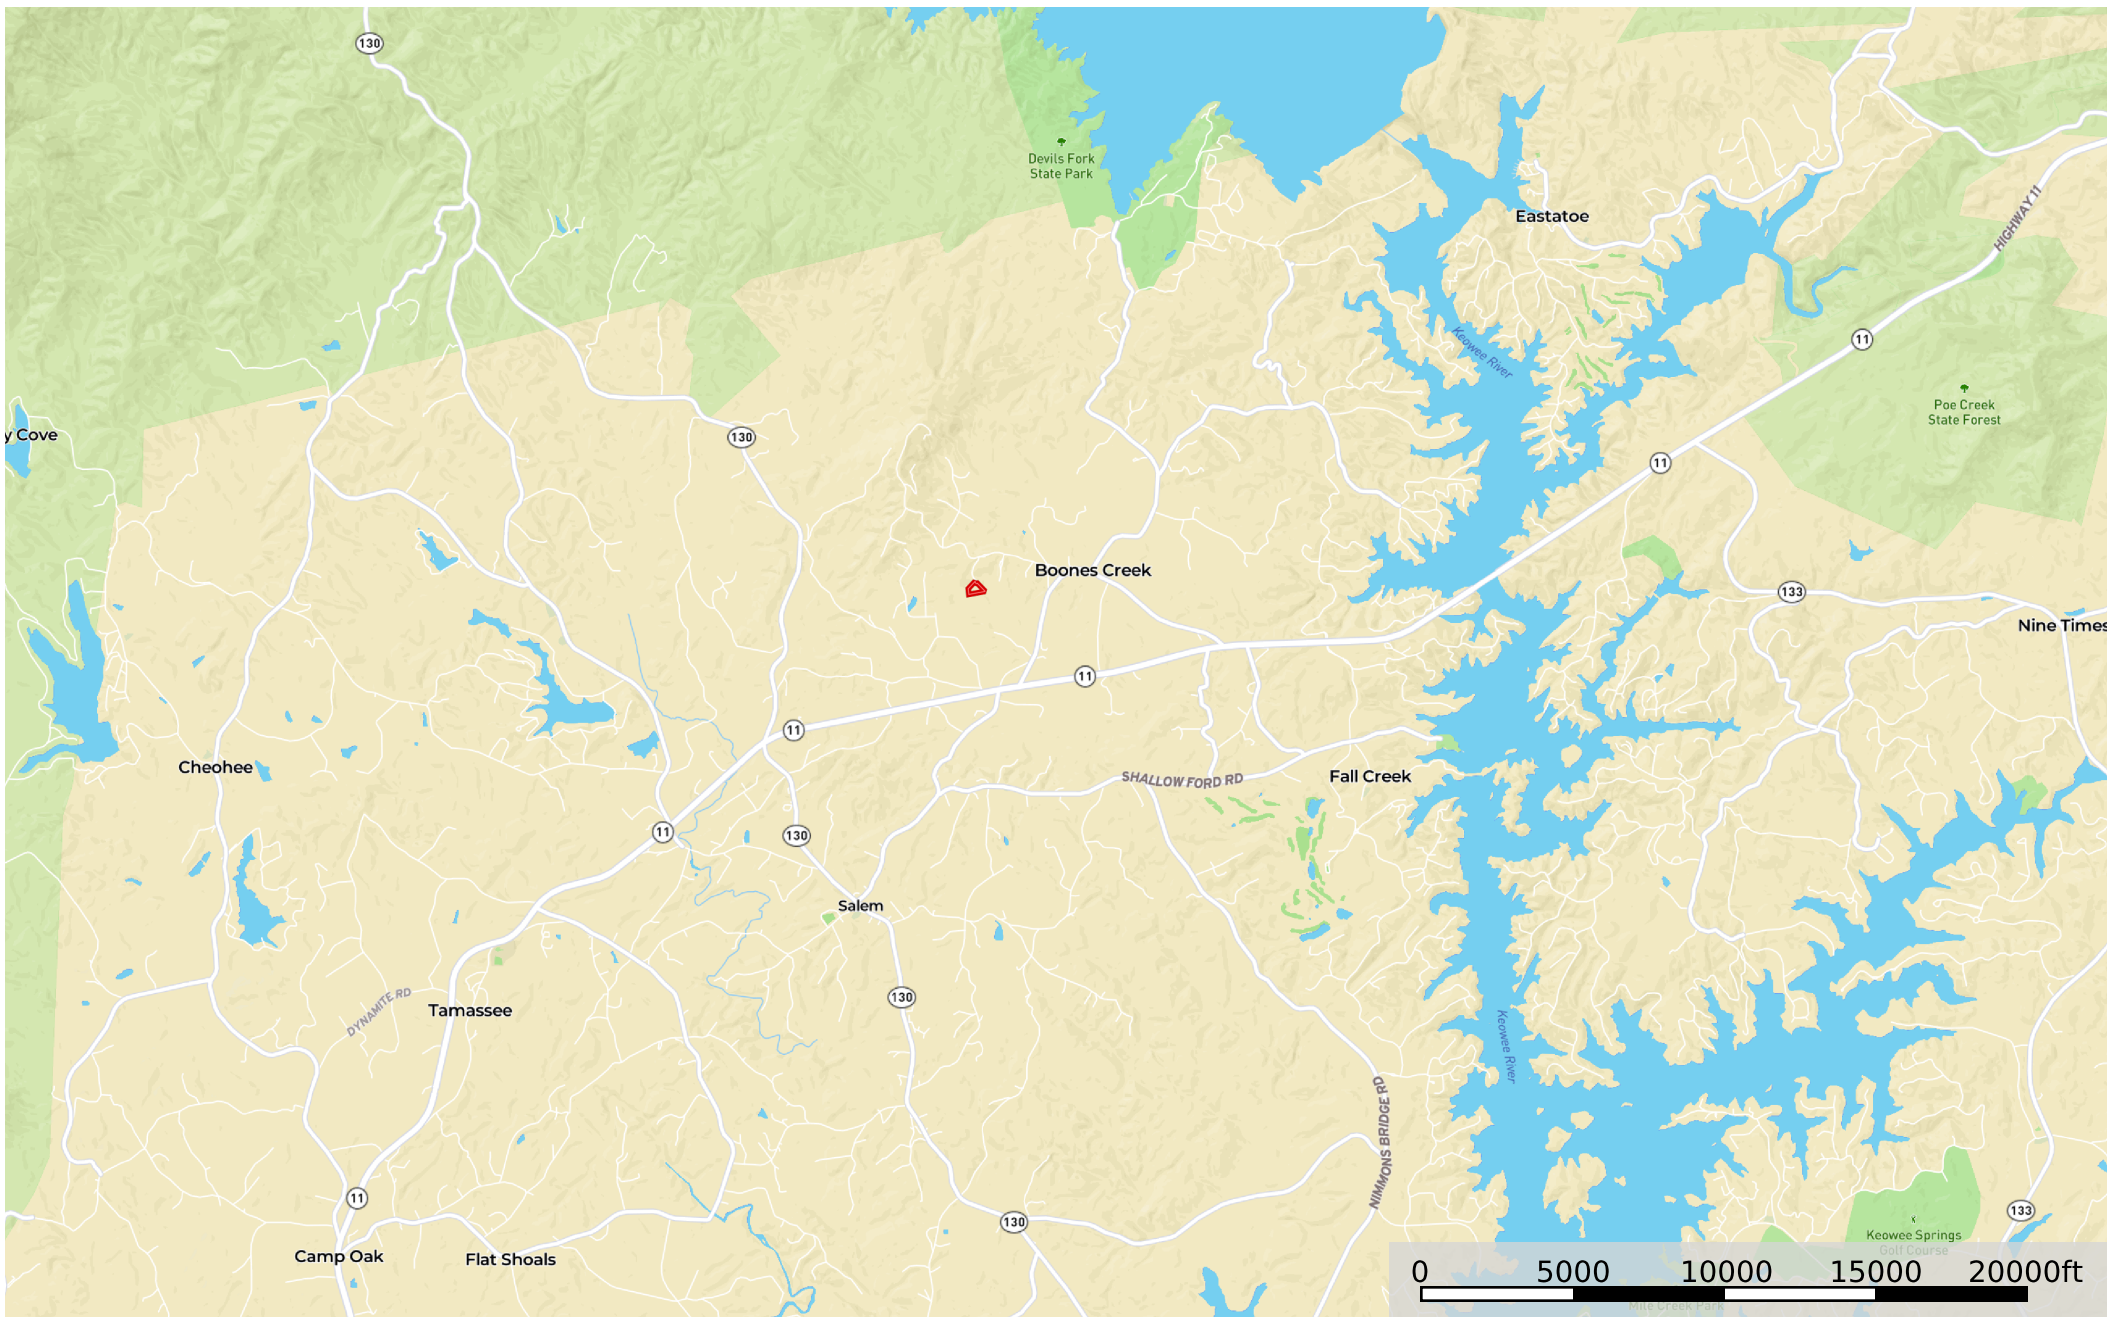

Phillips - Mountain Mint Way - 3.13 Acres

Oconee County, South Carolina, 3.13 AC +/-

Boundary 1 1