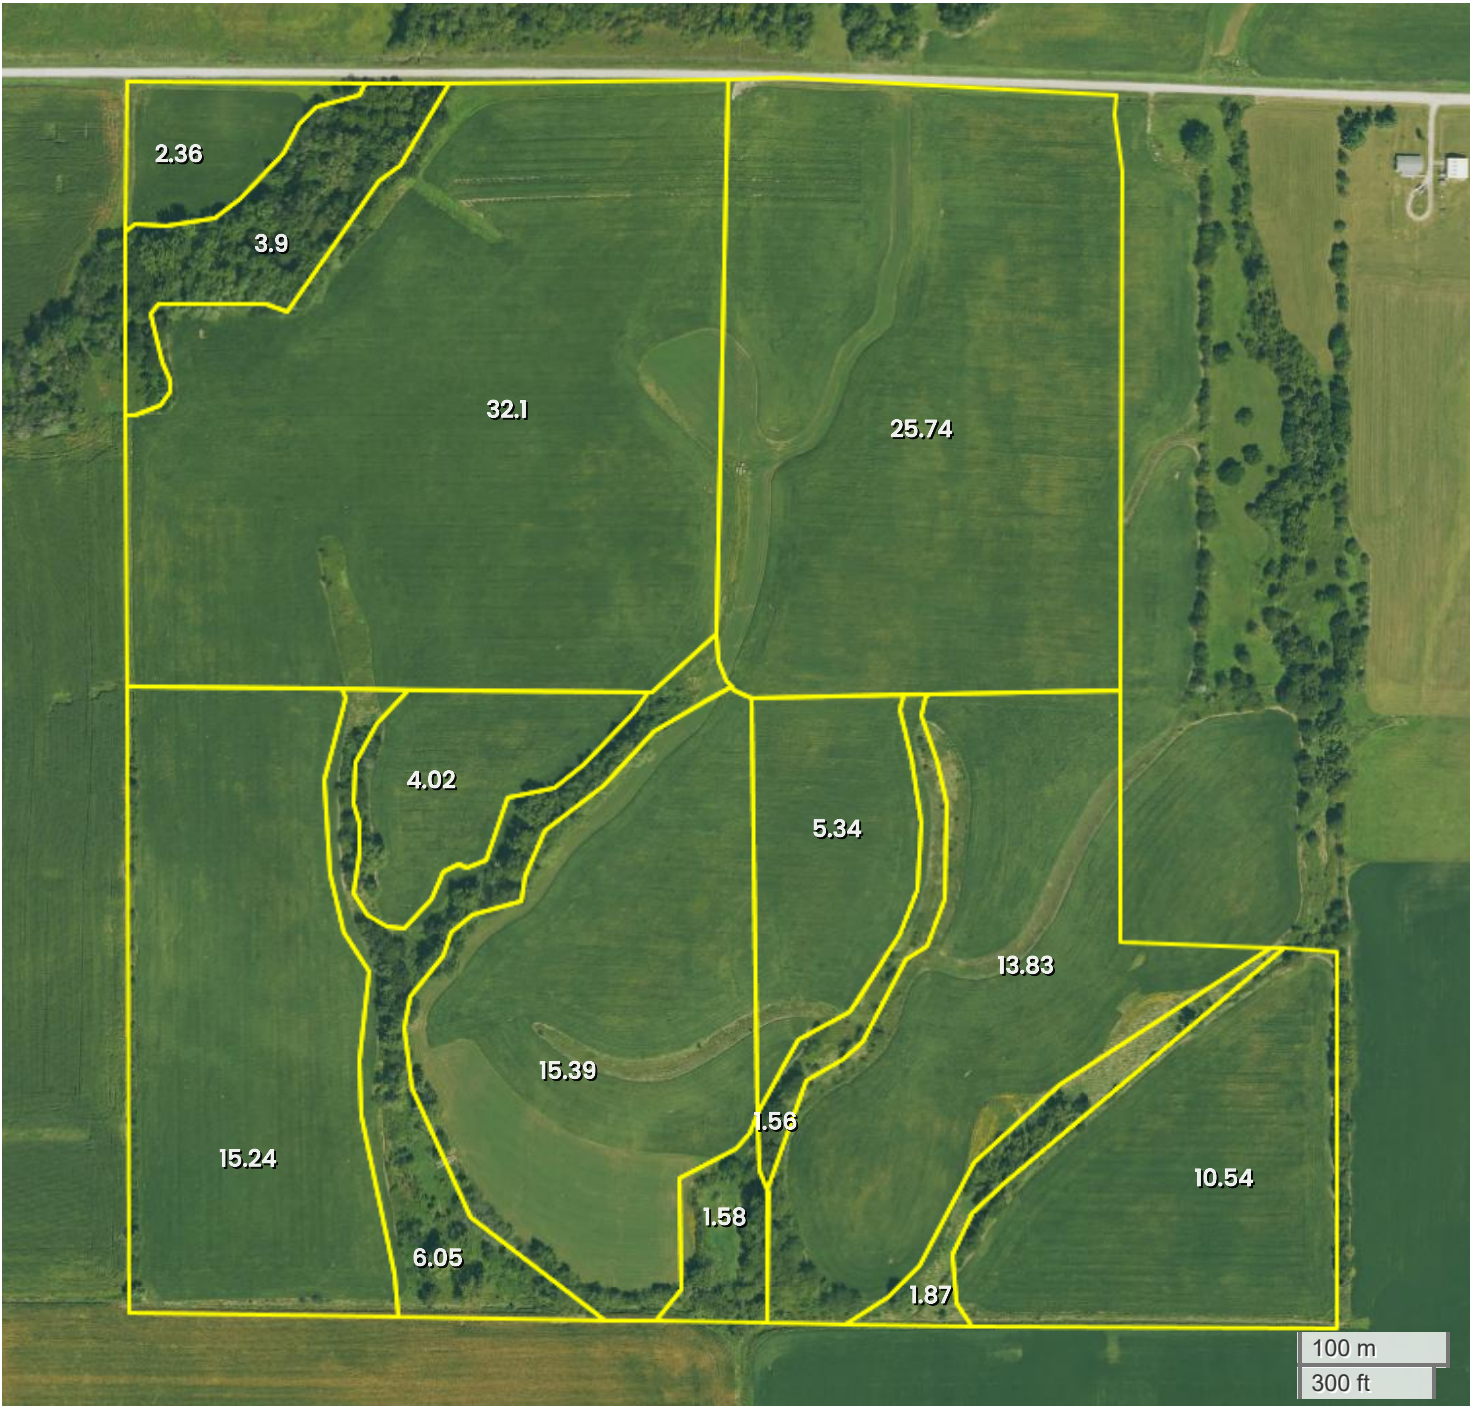

DECATUR CO - 140 ACRES M/L

AERIAL MAP

Center: 40.677832, -93.834253

22-68N-26W
Burrell Township
Decatur County, IA

FarmWorth, LLC makes no representations or warranties, express or implied, as to the accuracy of any information, data, numerical values, boundaries, or any other information generated through the use of FarmWorth.com. User is solely responsible for independently investigating and determining all information provided through FarmWorth.com prior to use and waives any and all claims against FarmWorth, LLC for any inaccuracies or inconsistencies in the information and/or data.