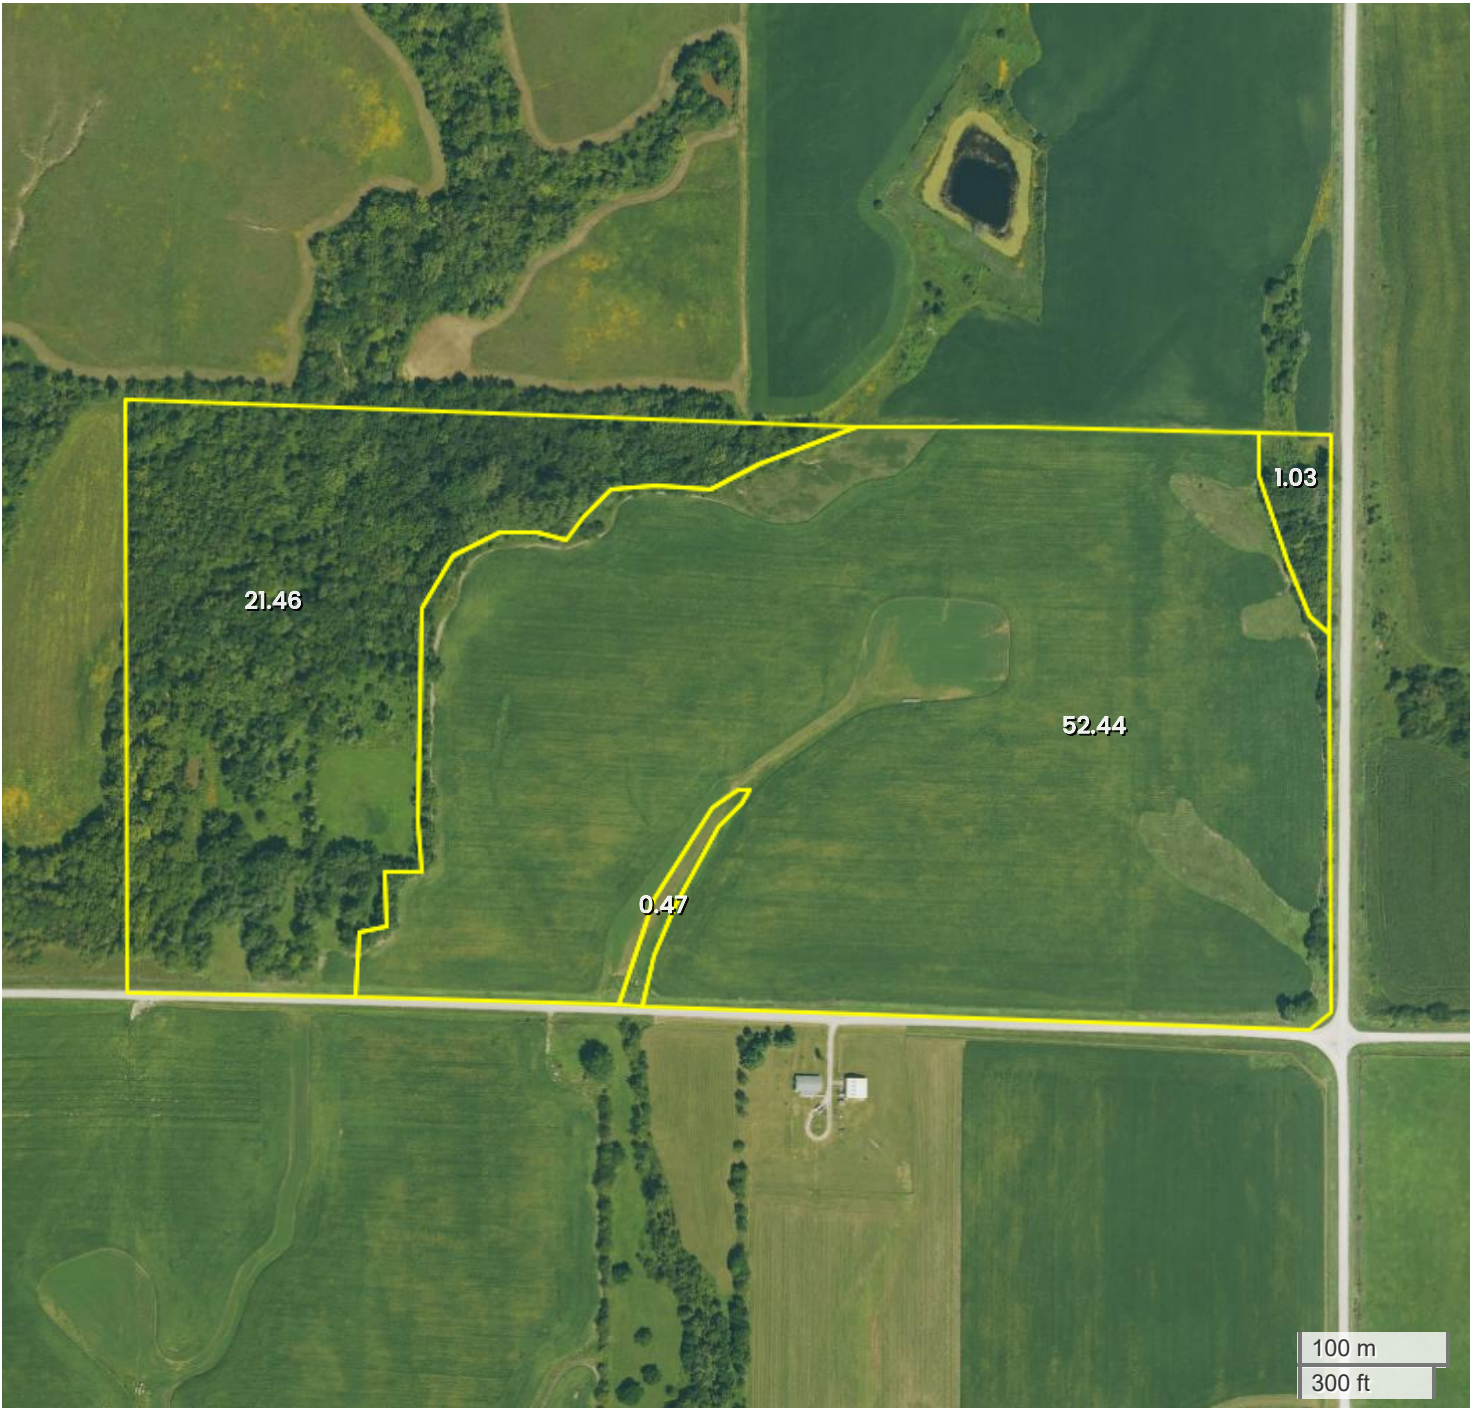

DECATUR CO - 80 ACRES M/L

# AERIAL MAP

Center: 40.683194, -93.829610

**15-68N-26W**  
**Burrell Township**  
**Decatur County, IA**

FarmWorth, LLC makes no representations or warranties, express or implied, as to the accuracy of any information, data, numerical values, boundaries, or any other information generated through the use of FarmWorth.com. User is solely responsible for independently investigating and determining all information provided through FarmWorth.com prior to use and waives any and all claims against FarmWorth, LLC for any inaccuracies or inconsistencies in the information and/or data.