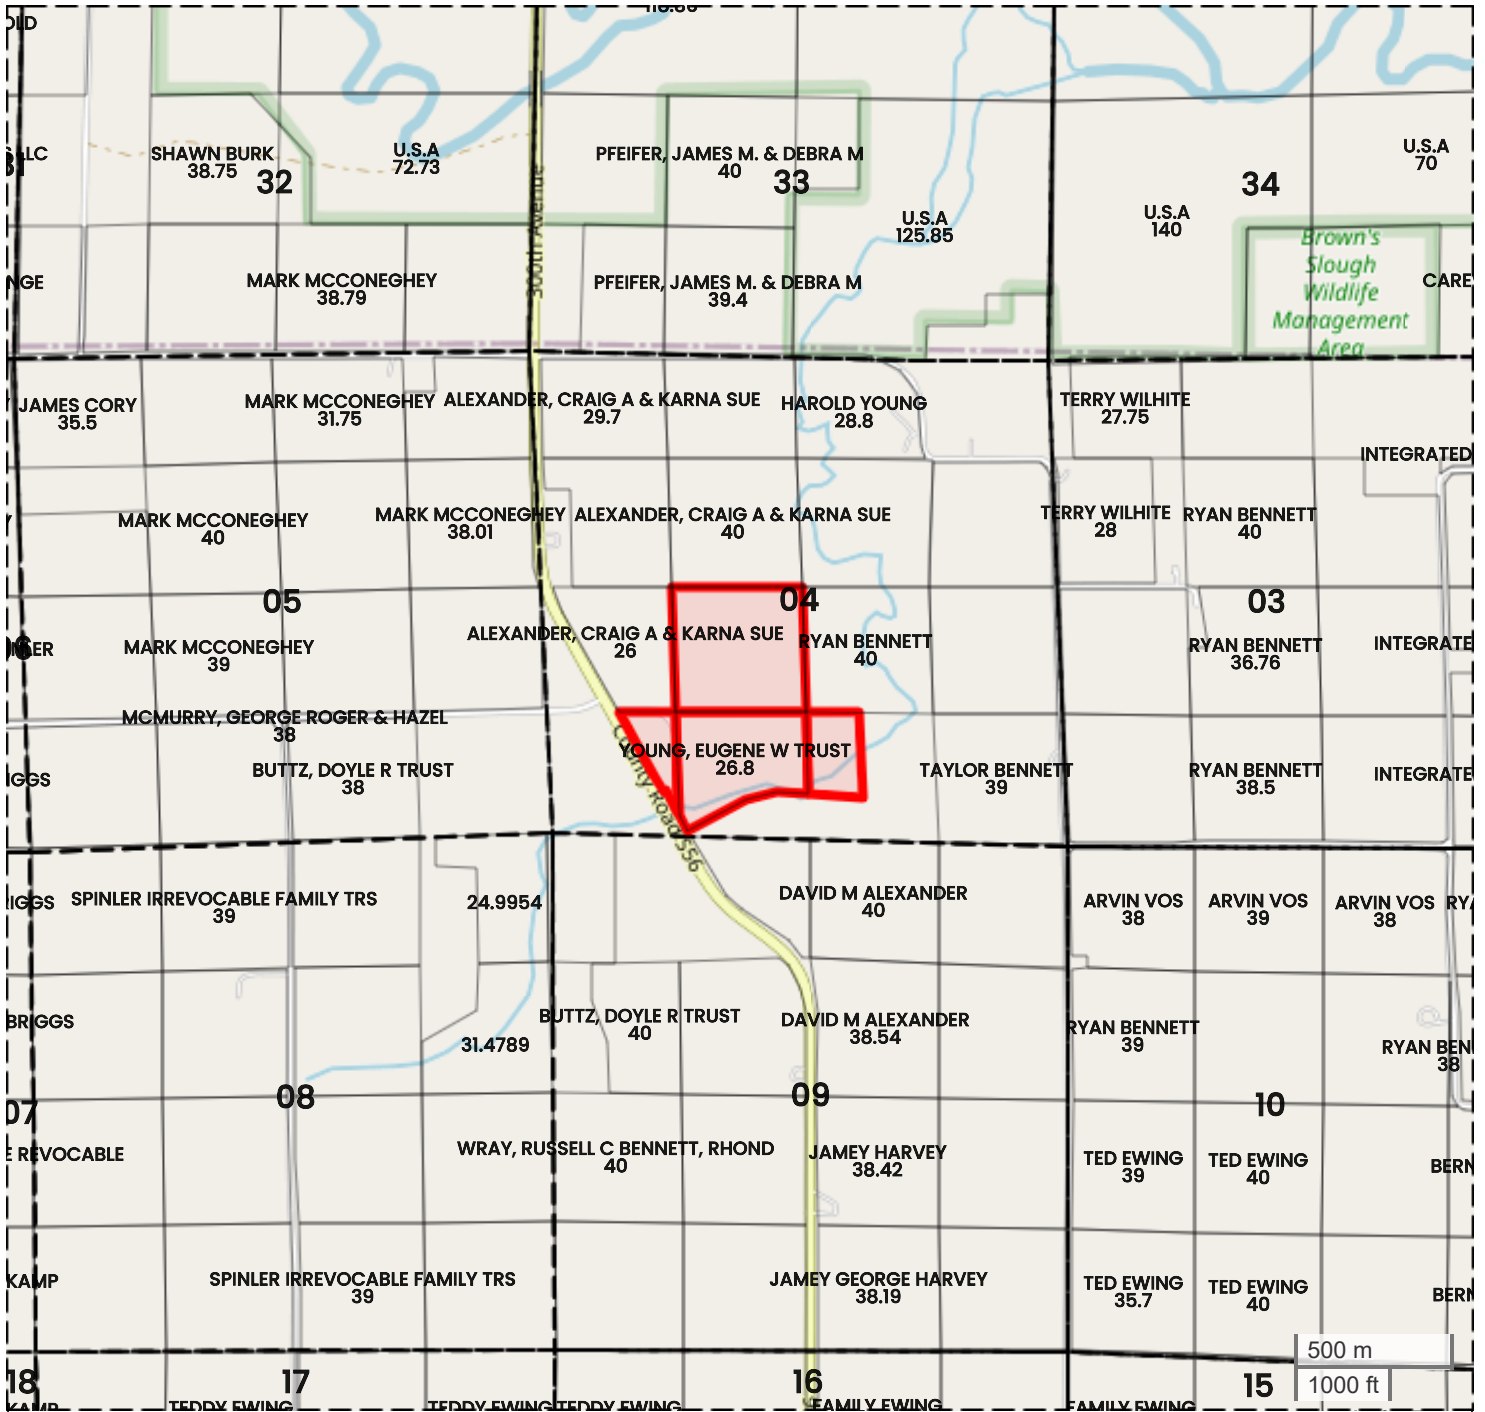

SOUTHERN IOWA - WAYNE COUNTY, IOWA FARM  
**PLAT MAP**

Center: 40.888350, -93.166741

**04-70N-20W**  
**Wright Township**  
**Wayne County, IA**

FarmWorth, LLC makes no representations or warranties, express or implied, as to the accuracy of any information, data, numerical values, boundaries, or any other information generated through the use of FarmWorth.com. User is solely responsible for independently investigating and determining all information provided through FarmWorth.com prior to use and waives any and all claims against FarmWorth, LLC for any inaccuracies or inconsistencies in the information and/or data.